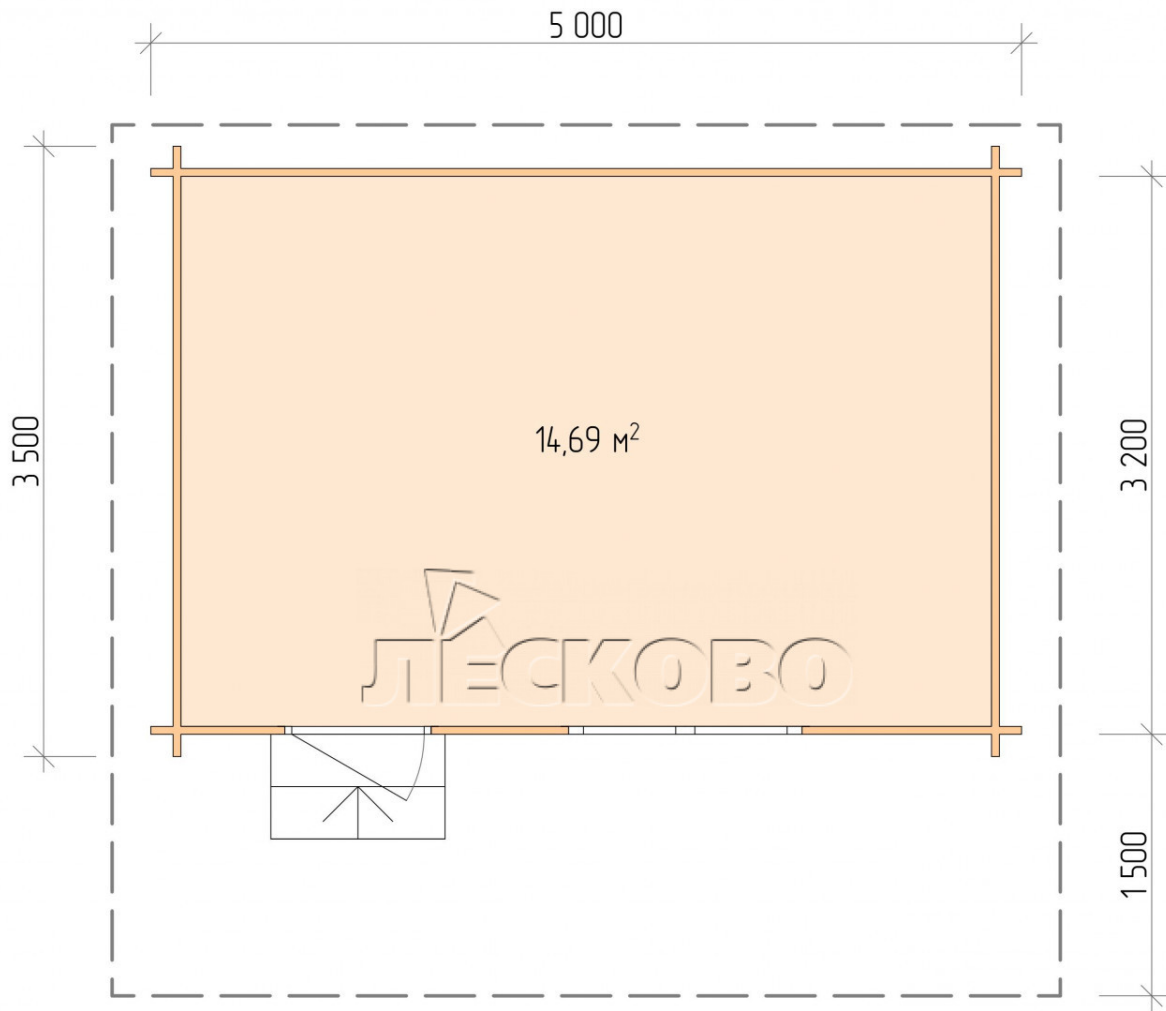

Log Cabin "DSN" series 5×3.5

Project Dimensions

5 × 3.5 / 15.1 m²

Full house set

2,794 €

Timber

45 MM

65 MM
+ 626 €

Project planning

5 000

3 500

14,69
m²

ЛЕСКОВО

Разрез

House Kit

- Wall kit: 44 × 145mm mini-chamber drying chamber with bowls for the project. The material of the tree is spruce, pine (GOST 8486). Humidity 12-14%. The height of the walls is 2.16 m;
- Logs, lower harness: board 45 × 145 mm chamber drying 10-12%;
- Floors: floorboard 35 mm, Chamber drying;
- Ceiling: imitation of a bar 20 × 135 mm, Chamber drying;
- Wooden windows, glass 4 mm, Single. Treatment with a colorless antiseptic. Hardware;

1.34×0.91 м.1 шт.

- Wooden doors;

0.84×1.885 м.

glass.1 шт.

7. Platbands: dry planed board 20 × 100 mm;

8. Roof: shingles.

9. Skirting board 35 mm.

+7 (4942) 499-770