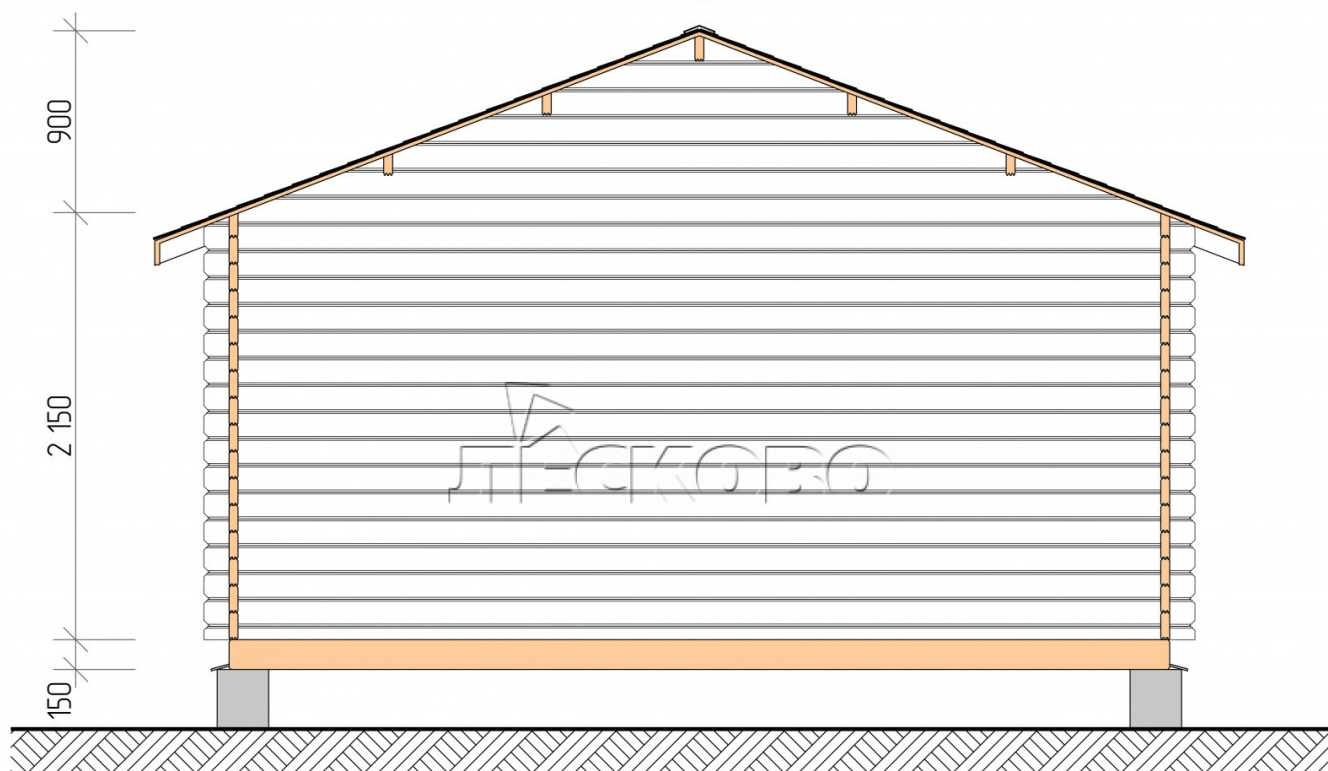

Log Cabin "DSN" series 5×3.5

Project Dimensions

5 × 3.5 / 15.1 m²

Full house set

2,794 €

Timber

45 MM

65 MM
+ 626 €

Project planning

5 000

3 500

14,69
m²

ЛЕСКОВО

Разрез

House Kit

- Wall kit: 44 × 145mm mini-chamber drying chamber with bowls for the project. The material of the tree is spruce, pine (GOST 8486). Humidity 12-14%. The height of the walls is 2.16 m;
- Logs, lower harness: board 45 × 145 mm chamber drying 10-12%;
- Floors: floorboard 35 mm, Chamber drying;
- Ceiling: imitation of a bar 20 × 135 mm, Chamber drying;
- Wooden windows, glass 4 mm, Single. Treatment with a colorless antiseptic. Hardware;

1.34×0.91 м.1 шт.

- Wooden doors;

0.84×1.885 м.

glass.1 шт.

7. Platbands: dry planed board 20 × 100 mm;

8. Roof: shingles.

9. Skirting board 35 mm.

+7 (4942) 499-770