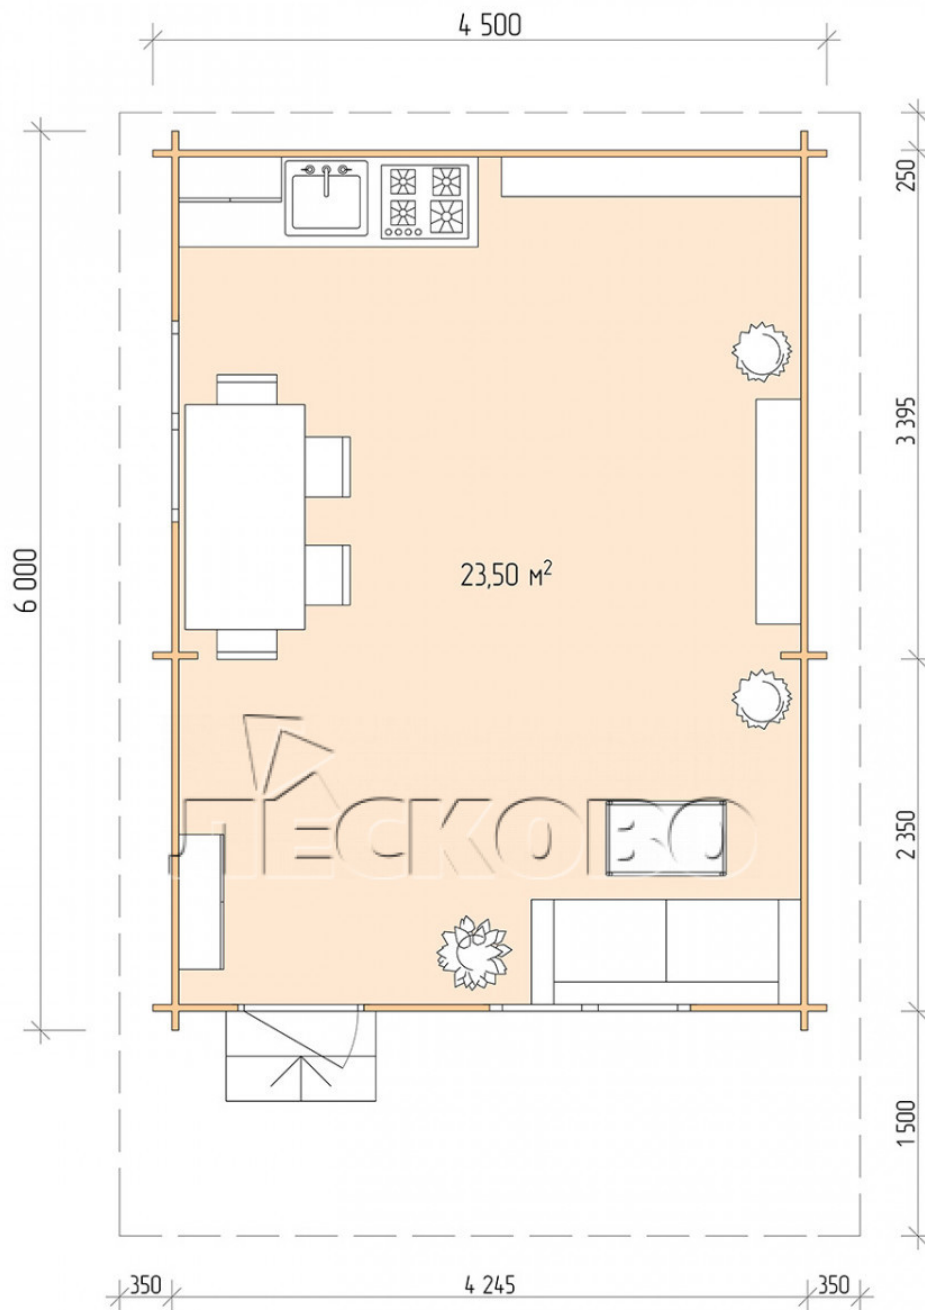

Log Cabin "DSN" series 4.5×6

Project Dimensions

4.5 × 6 / 24 m²

Full house set

3,871 €

Timber

45 MM

65 MM
+ 818 €

Project planning

4 500

6 000

Разрез

House Kit

- Wall kit: 44 × 145mm mini-chamber drying chamber with bowls for the project. The material of the tree is spruce, pine (GOST 8486). Humidity 12-14%. The height of the walls is 2.16 m;
- Logs, lower harness: board 45 × 145 mm chamber drying 10-12%;
- Floors: floorboard 35 mm, Chamber drying;
- Ceiling: imitation of a bar 20 × 135 mm, Chamber drying;
- Wooden windows, glass 4 mm, Single. Treatment with a colorless antiseptic. Hardware;

1.34×0.91 м.2 шт.

- Wooden doors;

0.84×1.885 м.

glass.1 шт.

7. Platbands: dry planed board 20 × 100 mm;

8. Roof: shingles.

9. Skirting board 35 mm.

+7 (4942) 499-770