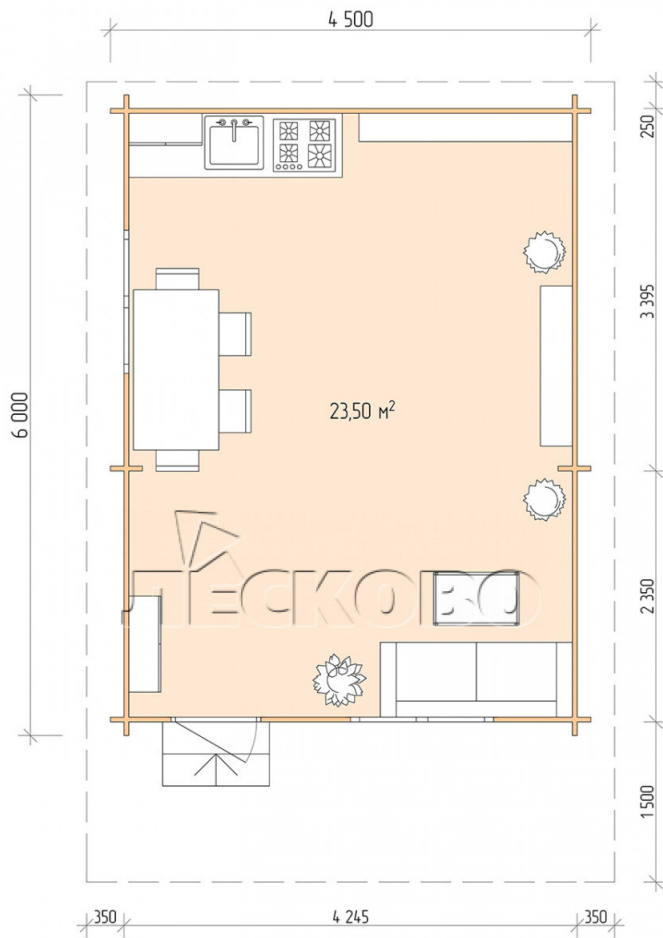

Log Cabin "DSN" series 4.5×6

Project Dimensions

4.5 × 6 / 24 m²

Цена

5,314 €

Timber

45 mm

65 mm
+ 1,118 €

Assembling a house kit

No assembly required

Assembly required
+ 1,329 €

Project planning

Разрез

House Kit

- Wall kit: 44 × 145mm mini-chamber drying chamber with bowls for the project. The material of the tree is spruce, pine (GOST 8486). Humidity 12-14%. The height of the walls is 2.16 m;
- Logs, lower harness: board 45 × 145 mm chamber drying 10-12%;
- Floors: floorboard 35 mm, Chamber drying;
- Ceiling: imitation of a bar 20 × 135 mm, Chamber drying;
- Wooden windows, glass 4 mm, Single. Treatment with a colorless antiseptic. Hardware;

1.34×0.91 м.2 шт.

- Wooden doors;

0.84×1.885 м.

glass.1 шт.

7. Platbands: dry planed board 20 × 100 mm;

8. Roof: shingles.

9. Skirting board 35 mm.

+7 (4942) 499-770