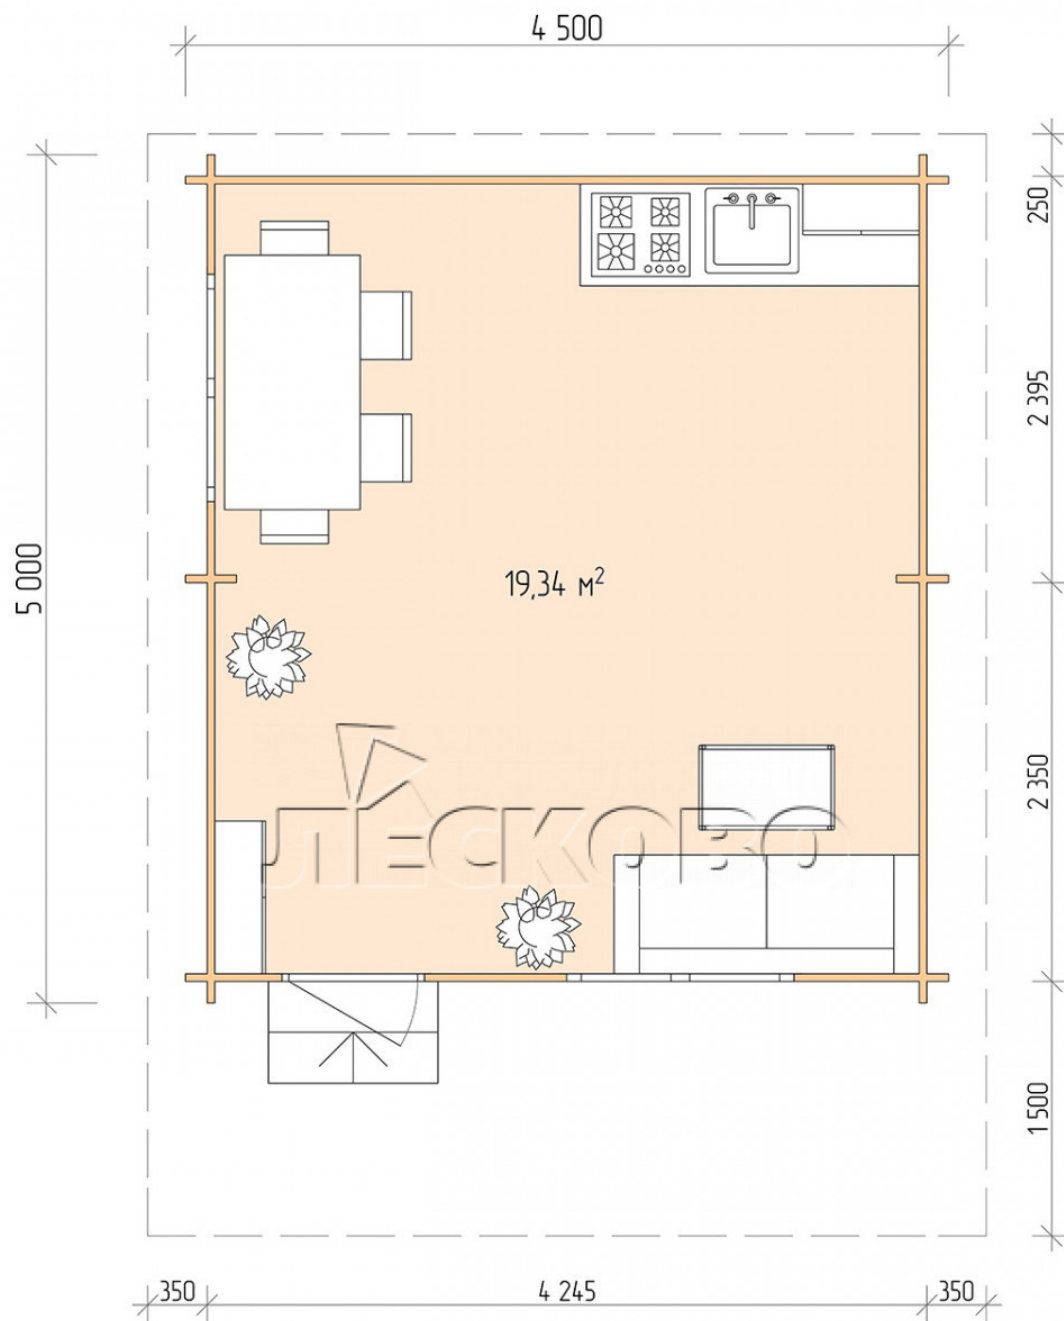

Log Cabin "DSN" series 4.5×5

Project Dimensions

4.5 × 5 / 19.8 m²

Full house set

3,299 €

Timber

45 MM

65 MM
+ 704 €

Project planning

4 500

5 000

Разрез

House Kit

- Wall kit: 44 × 145mm mini-chamber drying chamber with bowls for the project. The material of the tree is spruce, pine (GOST 8486). Humidity 12-14%. The height of the walls is 2.16 m;
- Logs, lower harness: board 45 × 145 mm chamber drying 10-12%;
- Floors: floorboard 35 mm, Chamber drying;
- Ceiling: imitation of a bar 20 × 135 mm, Chamber drying;
- Wooden windows, glass 4 mm, Single. Treatment with a colorless antiseptic. Hardware;

1.34×0.91 м.2 шт.

- Wooden doors;

0.84×1.885 м.

glass.1 шт.

7. Platbands: dry planed board 20 × 100 mm;

8. Roof: shingles.

9. Skirting board 35 mm.

+7 (4942) 499-770