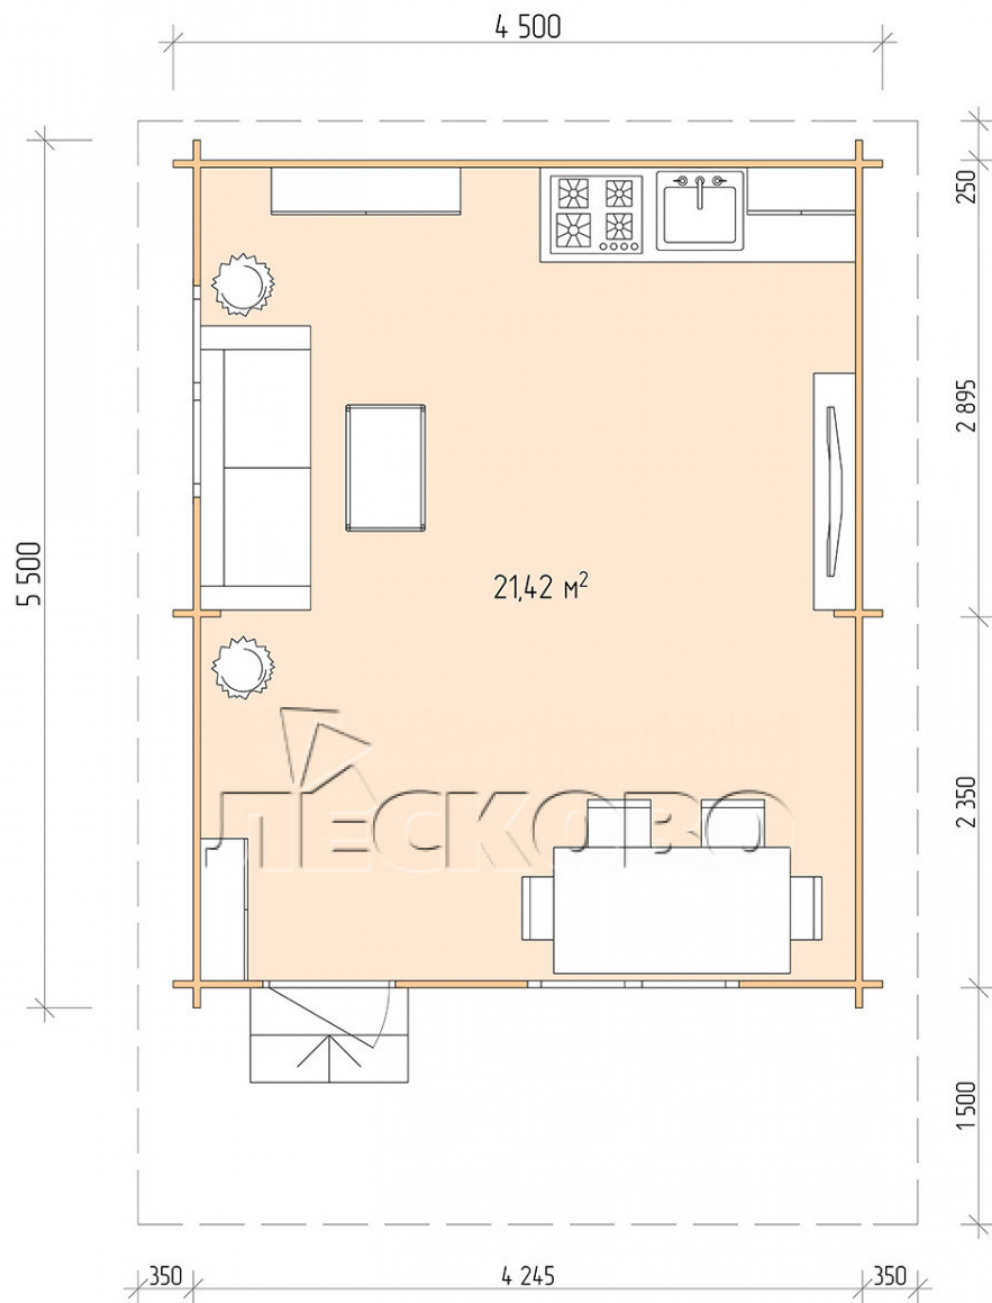

## Log Cabin "DSN" series 4.5×5.5

Project Dimensions

4.5 × 5.5 / 21.9 m<sup>2</sup>

Full house set

**3,509 €**

## Project planning

4 500

5 500

# Разрез

## House Kit

- Wall kit: 44 × 145mm mini-chamber drying chamber with bowls for the project. The material of the tree is spruce, pine (GOST 8486). Humidity 12-14%. The height of the walls is 2.16 m;
- Logs, lower harness: board 45 × 145 mm chamber drying 10-12%;
- Floors: floorboard 35 mm, Chamber drying;
- Ceiling: imitation of a bar 20 × 135 mm, Chamber drying;
- Wooden windows, glass 4 mm, Single. Treatment with a colorless antiseptic. Hardware;