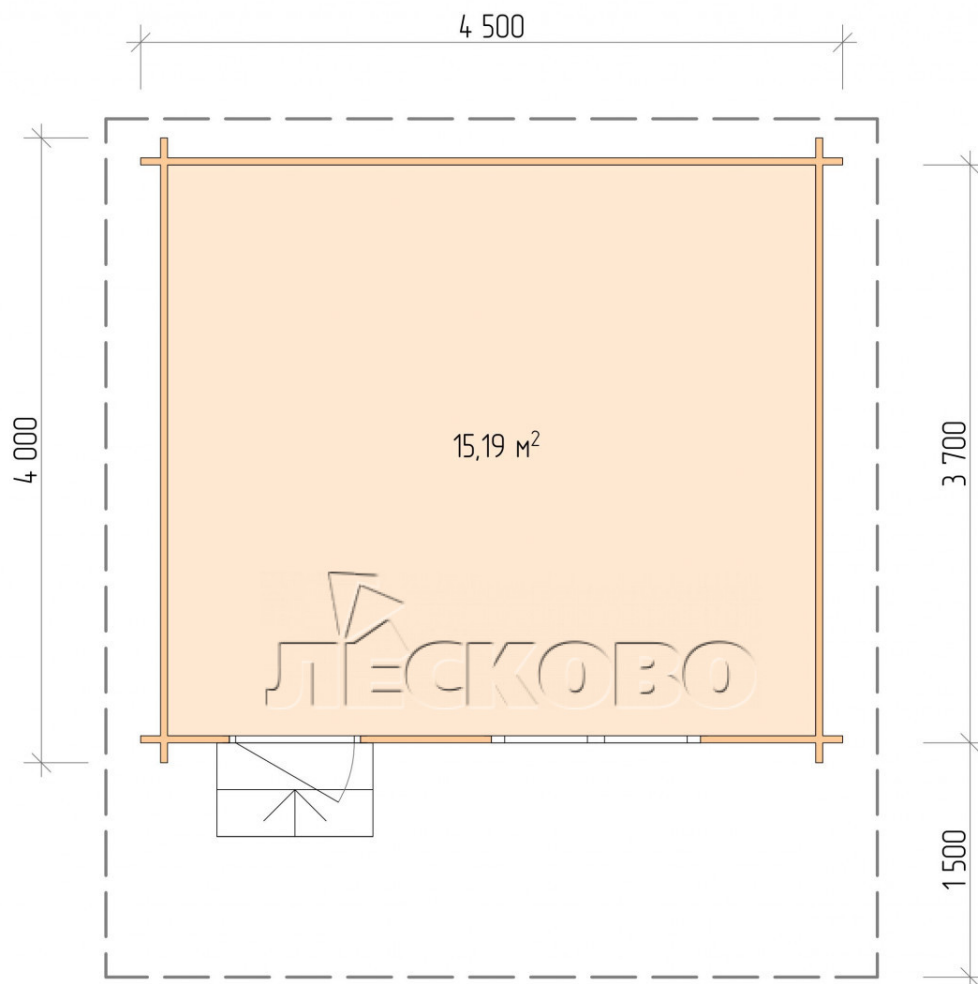

Log Cabin "DSN" series 4.5×4

Project Dimensions

4.5 × 4 / 15.6 m²

Full house set

2,811 €

Timber

45 MM

65 MM
+ 629 €

Project planning

4 500

4 000

15,19
M²

Разрез

House Kit

- Wall kit: 44 × 145mm mini-chamber drying chamber with bowls for the project. The material of the tree is spruce, pine (GOST 8486). Humidity 12-14%. The height of the walls is 2.16 m;
- Logs, lower harness: board 45 × 145 mm chamber drying 10-12%;
- Floors: floorboard 35 mm, Chamber drying;
- Ceiling: imitation of a bar 20 × 135 mm, Chamber drying;
- Wooden windows, glass 4 mm, Single. Treatment with a colorless antiseptic. Hardware;

1.34×0.91 м.1 шт.

- Wooden doors;

0.84×1.885 м.

glass.1 шт.

7. Platbands: dry planed board 20 × 100 mm;

8. Roof: shingles.

9. Skirting board 35 mm.

+7 (4942) 499-770