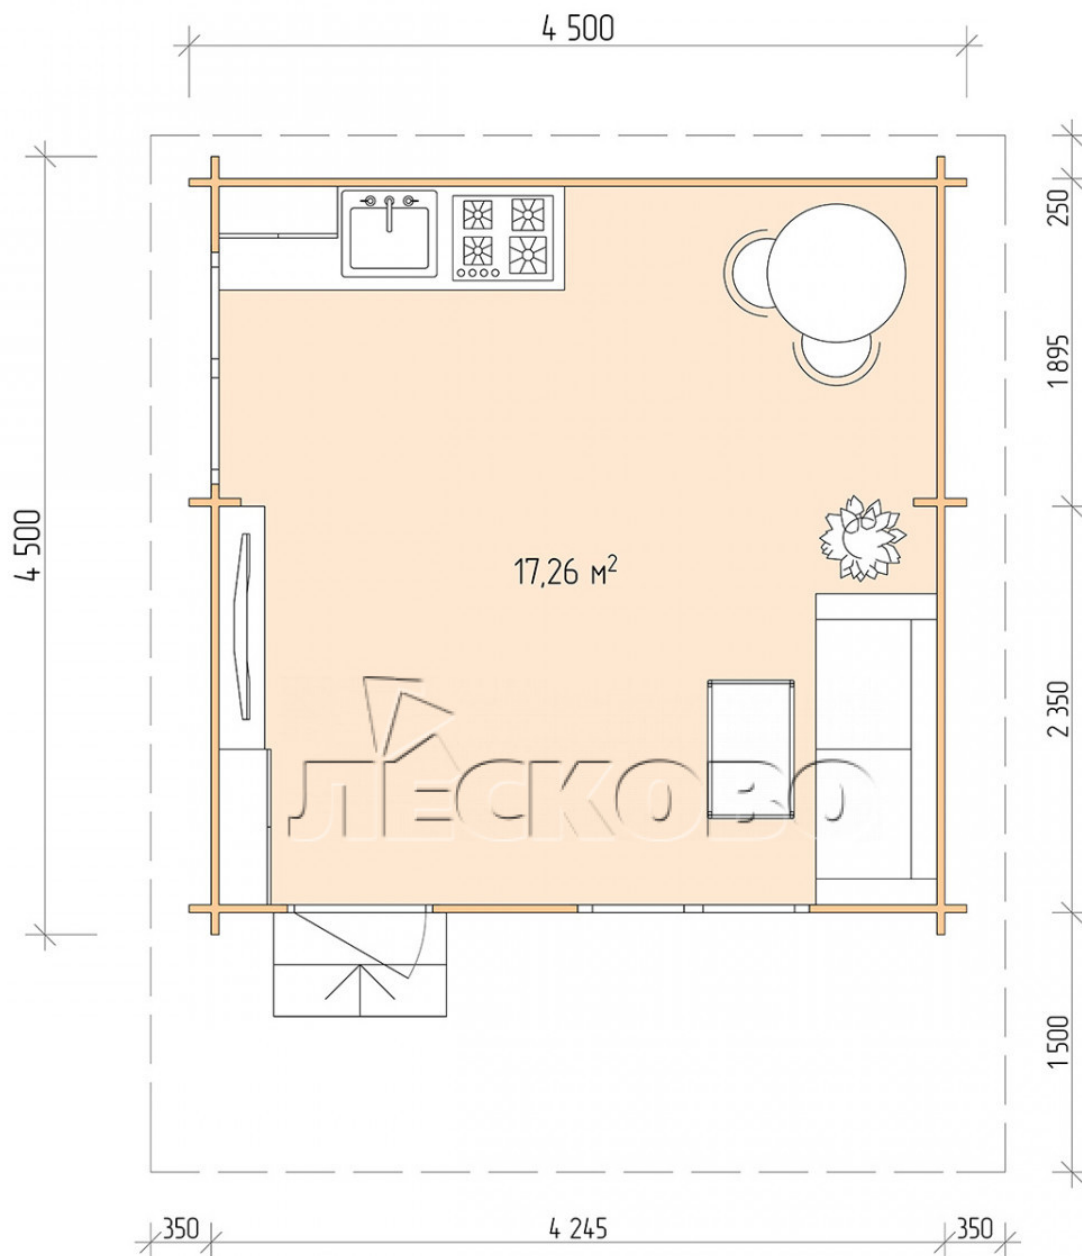

Log Cabin "DSN" series 4.5×4.5

Project Dimensions

4.5 × 4.5 / 17.7 m²

Full house set

3,250 €

Timber

45 MM

65 MM
+ 698 €

Project planning

4 500

4 500

Разрез

House Kit

- Wall kit: 44 × 145mm mini-chamber drying chamber with bowls for the project. The material of the tree is spruce, pine (GOST 8486). Humidity 12-14%. The height of the walls is 2.16 m;
- Logs, lower harness: board 45 × 145 mm chamber drying 10-12%;
- Floors: floorboard 35 mm, Chamber drying;
- Ceiling: imitation of a bar 20 × 135 mm, Chamber drying;
- Wooden windows, glass 4 mm, Single. Treatment with a colorless antiseptic. Hardware;

1.34×0.91 м.2 шт.

- Wooden doors;

0.84×1.885 м.

glass.1 шт.

7. Platbands: dry planed board 20 × 100 mm;

8. Roof: shingles.

9. Skirting board 35 mm.

+7 (4942) 499-770