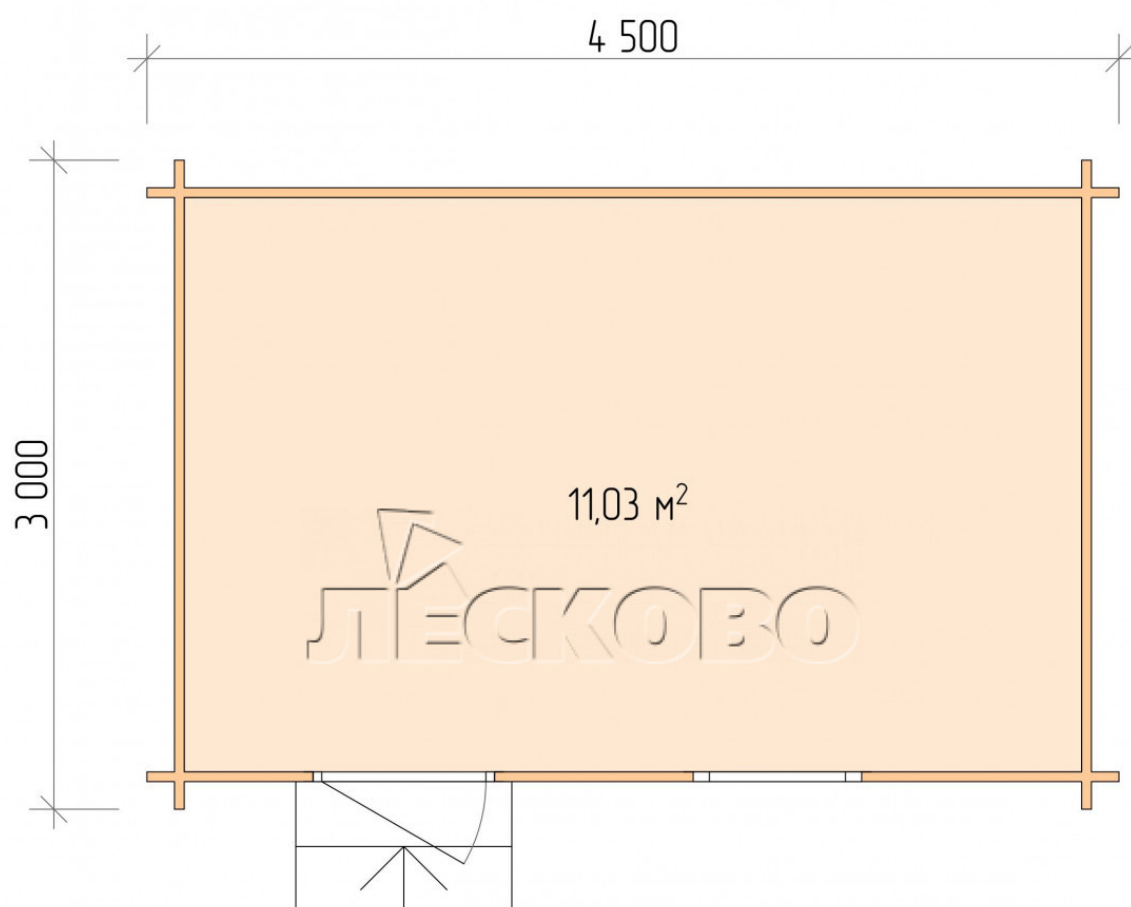

## Дачный дом серия "ДСН" 4.5×3 с навесом 1,5м.

Project Dimensions

4.5 × 3 / 11.4 m<sup>2</sup>

Full house set

**2,464 €**

## House Kit

- Wall kit: 44 × 145mm mini-chamber drying chamber with bowls for the project. The material of the tree is spruce, pine (GOST 8486). Humidity 12-14%. The height of the walls is 2.16 m;
- Logs, lower harness: board 45 × 145 mm chamber drying 10-12%;
- Floors: floorboard 35 mm, Chamber drying;
- Ceiling: imitation of a bar 20 × 135 mm, Chamber drying;
- Wooden windows, glass 4 mm, Single. Treatment with a colorless antiseptic. Hardware;