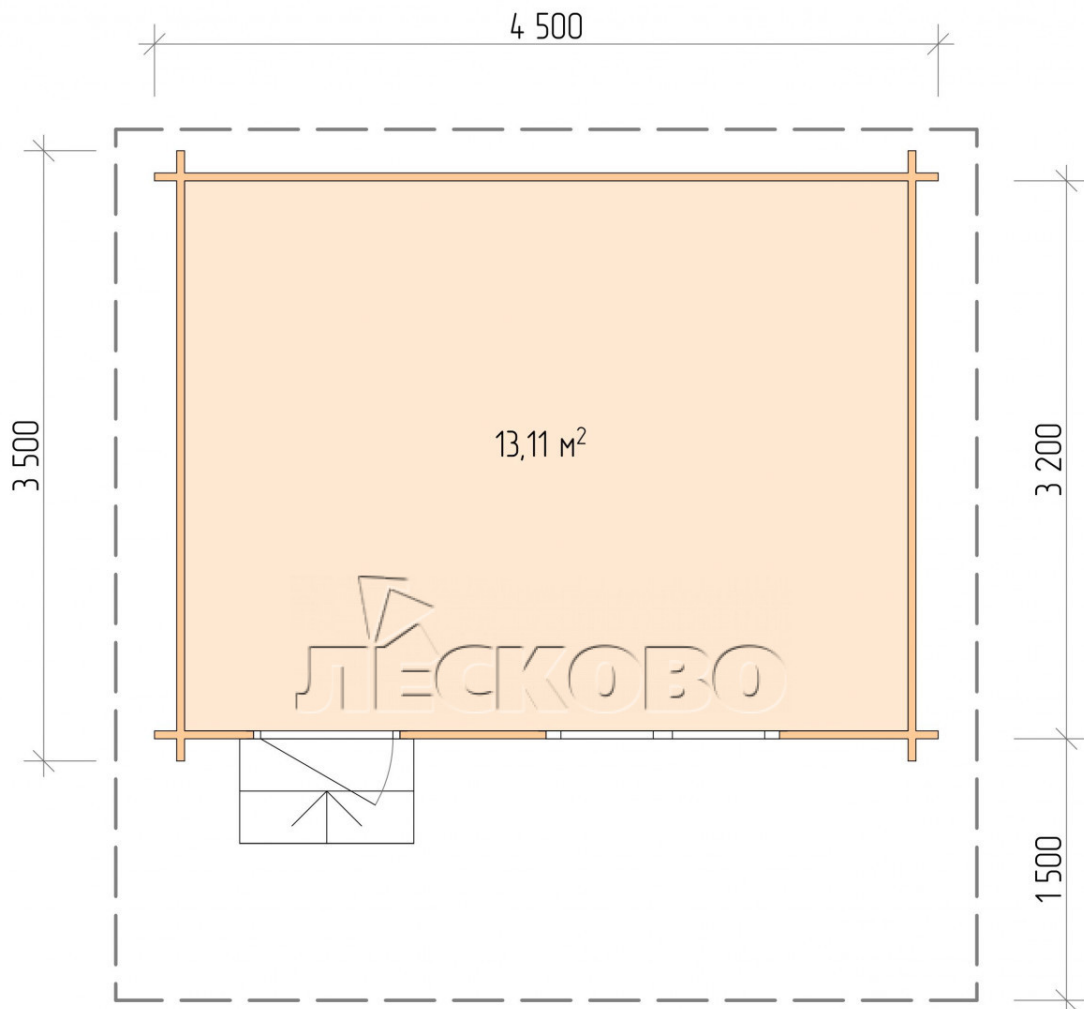

Log Cabin "DSN" series 4.5×3.5

Project Dimensions

4.5 × 3.5 / 13.5 m²

Full house set

2,640 €

Timber

45 mm

65 mm
+ 587 €

Project planning

4 500

3 500

13, 11
M²

Разрез

House Kit

- Wall kit: 44 × 145mm mini-chamber drying chamber with bowls for the project. The material of the tree is spruce, pine (GOST 8486). Humidity 12-14%. The height of the walls is 2.16 m;
- Logs, lower harness: board 45 × 145 mm chamber drying 10-12%;
- Floors: floorboard 35 mm, Chamber drying;
- Ceiling: imitation of a bar 20 × 135 mm, Chamber drying;
- Wooden windows, glass 4 mm, Single. Treatment with a colorless antiseptic. Hardware;

1.34×0.91 м.1 шт.

- Wooden doors;

0.84×1.885 м.

glass.1 шт.

7. Platbands: dry planed board 20 × 100 mm;

8. Roof: shingles.

9. Skirting board 35 mm.

+7 (4942) 499-770