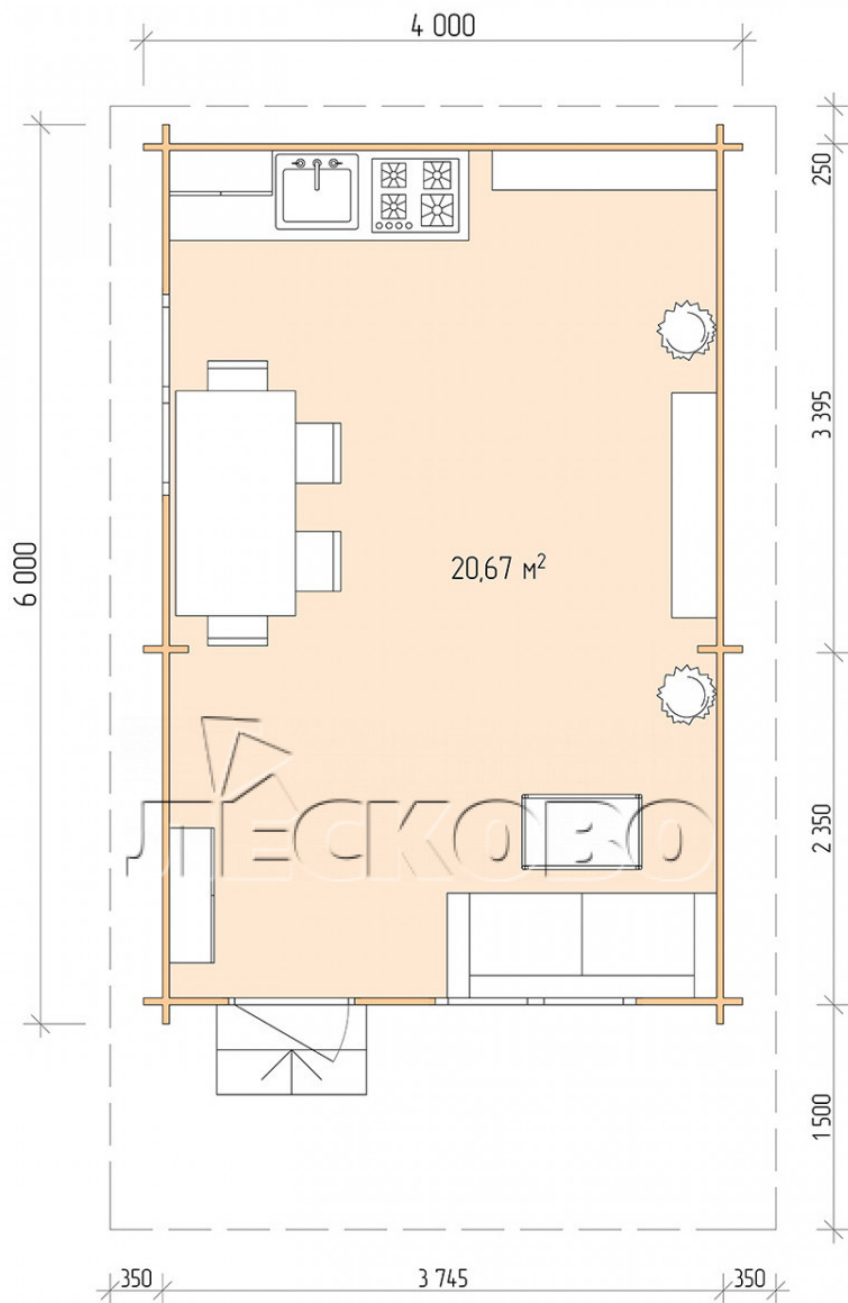

## Log Cabin "DSN" series 4×6

Project Dimensions

4 × 6 / 21.1 m<sup>2</sup>

Full house set

**3,701 €**

# Разрез

## House Kit

- Wall kit: 44 × 145mm mini-chamber drying chamber with bowls for the project. The material of the tree is spruce, pine (GOST 8486). Humidity 12-14%. The height of the walls is 2.16 m;
- Logs, lower harness: board 45 × 145 mm chamber drying 10-12%;
- Floors: floorboard 35 mm, Chamber drying;
- Ceiling: imitation of a bar 20 × 135 mm, Chamber drying;
- Wooden windows, glass 4 mm, Single. Treatment with a colorless antiseptic. Hardware;

1.34×0.91 м.2 шт.

- Wooden doors;

0.84×1.885 м.

glass.1 шт.

7. Platbands: dry planed board 20 × 100 mm;

8. Roof: shingles.

9. Skirting board 35 mm.

+7 (4942) 499-770