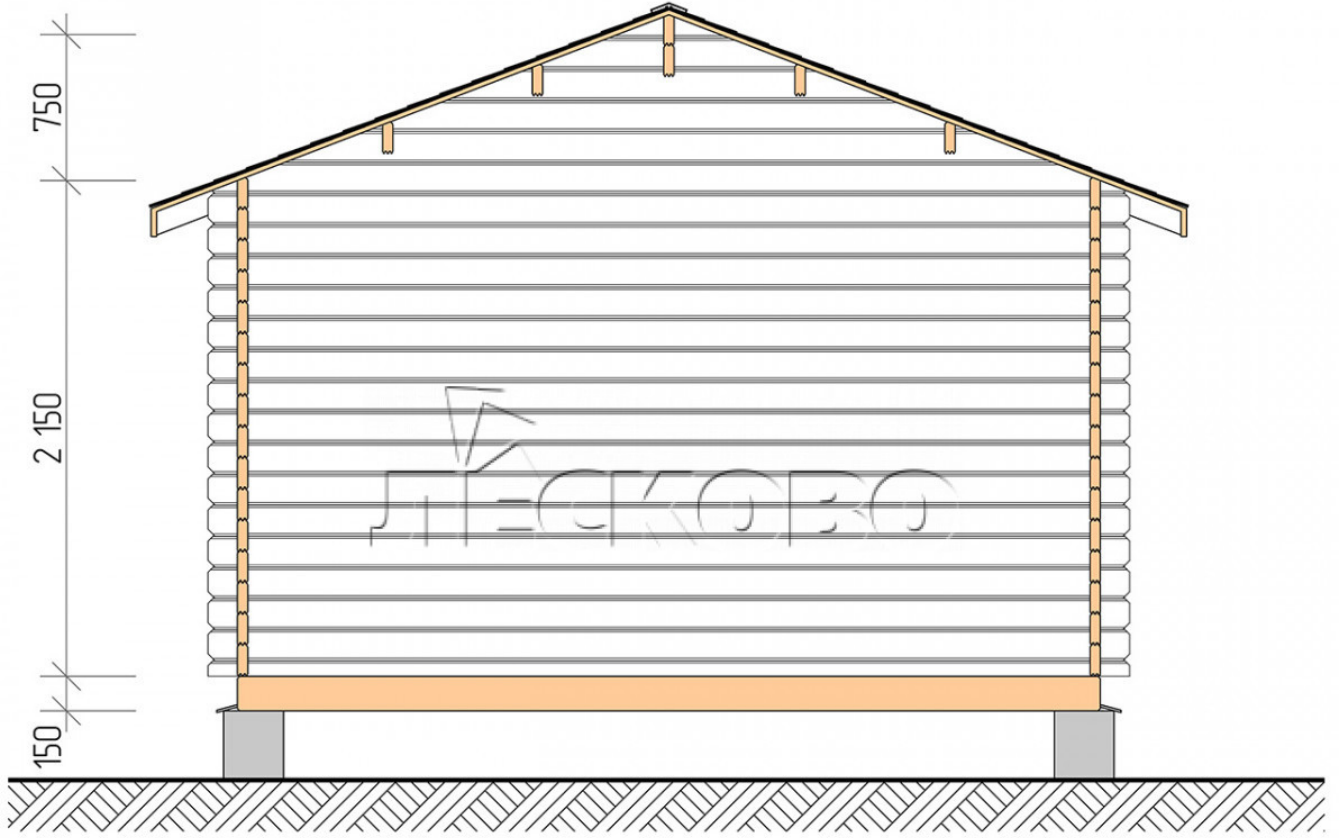

## Log Cabin "DSN" series 4×6

Project Dimensions

4 × 6 / 21.1 m<sup>2</sup>

Full house set

**3,701 €**

# Разрез

## House Kit

- Wall kit: 44 × 145mm mini-chamber drying chamber with bowls for the project. The material of the tree is spruce, pine (GOST 8486). Humidity 12-14%. The height of the walls is 2.16 m;
- Logs, lower harness: board 45 × 145 mm chamber drying 10-12%;
- Floors: floorboard 35 mm, Chamber drying;
- Ceiling: imitation of a bar 20 × 135 mm, Chamber drying;
- Wooden windows, glass 4 mm, Single. Treatment with a colorless antiseptic. Hardware;