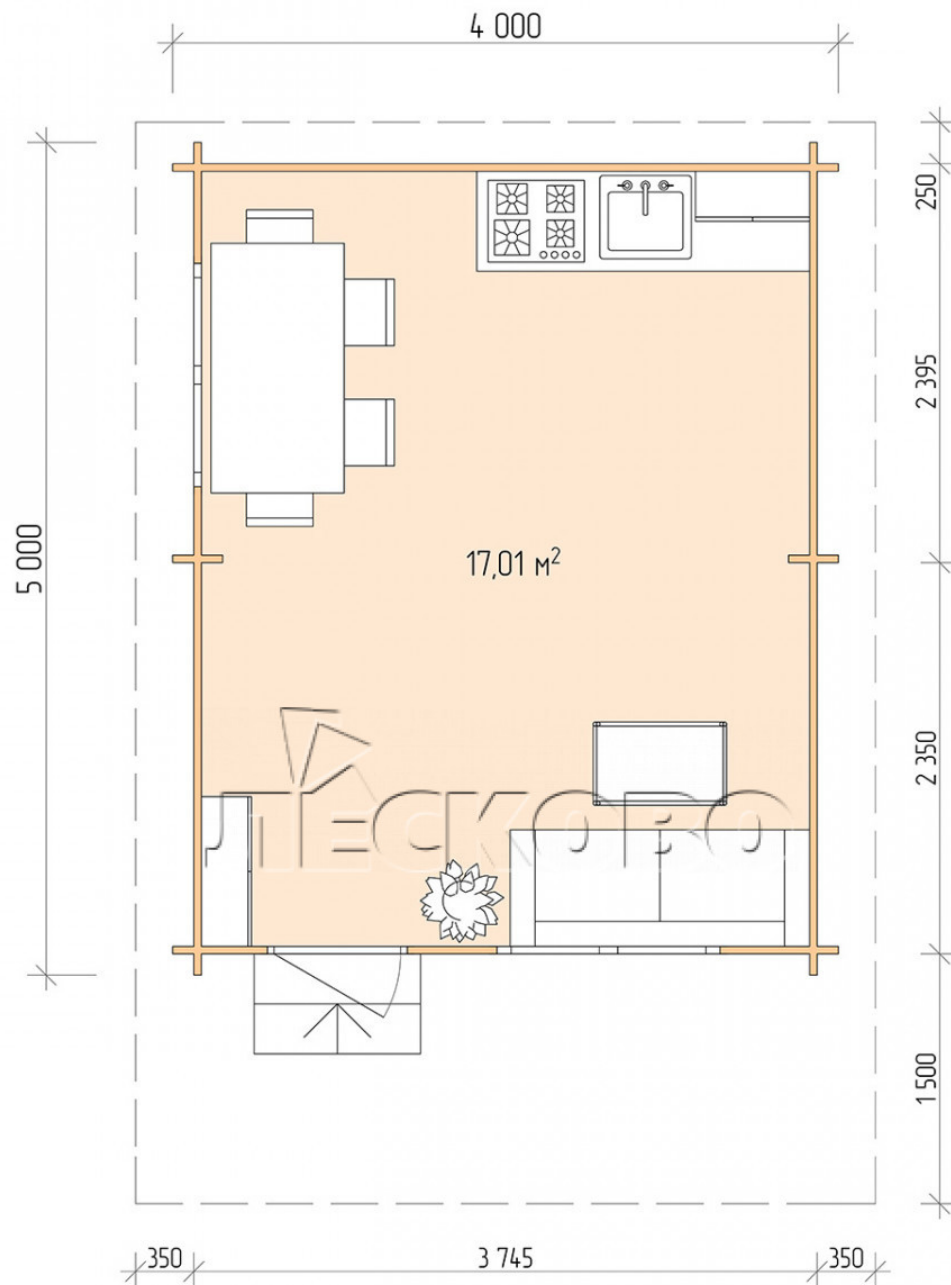

Log Cabin "DSN" series 4×5

Project Dimensions

4 × 5 / 17.4 m²

Full house set

3,275 €

Timber

45 MM

65 MM
+ 733 €

Project planning

4 000

5 000

17,01
M²

Разрез

House Kit

- Wall kit: 44 × 145mm mini-chamber drying chamber with bowls for the project. The material of the tree is spruce, pine (GOST 8486). Humidity 12-14%. The height of the walls is 2.16 m;
- Logs, lower harness: board 45 × 145 mm chamber drying 10-12%;
- Floors: floorboard 35 mm, Chamber drying;
- Ceiling: imitation of a bar 20 × 135 mm, Chamber drying;
- Wooden windows, glass 4 mm, Single. Treatment with a colorless antiseptic. Hardware;

1.34×0.91 м.2 шт.

- Wooden doors;

0.84×1.885 м.

glass.1 шт.

7. Platbands: dry planed board 20 × 100 mm;

8. Roof: shingles.

9. Skirting board 35 mm.

+7 (4942) 499-770