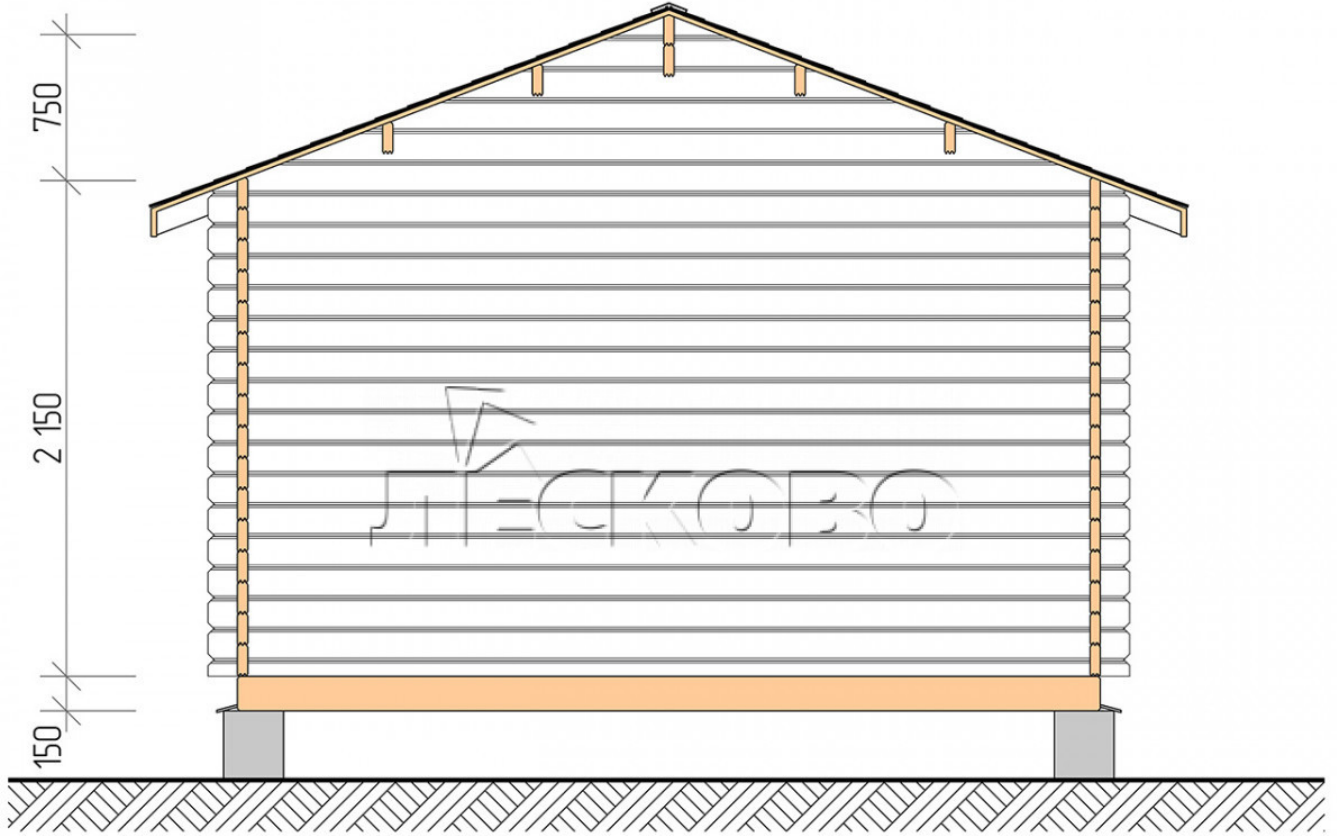

Log Cabin "DSN" series 4×5

Project Dimensions

4 × 5 / 17.4 m²

Full house set

3,275 €

Timber

45 MM

65 MM
+ 733 €

Project planning

4 000

5 000

17,01
M²

Разрез

House Kit

- Wall kit: 44 × 145mm mini-chamber drying chamber with bowls for the project. The material of the tree is spruce, pine (GOST 8486). Humidity 12-14%. The height of the walls is 2.16 m;
- Logs, lower harness: board 45 × 145 mm chamber drying 10-12%;
- Floors: floorboard 35 mm, Chamber drying;
- Ceiling: imitation of a bar 20 × 135 mm, Chamber drying;
- Wooden windows, glass 4 mm, Single. Treatment with a colorless antiseptic. Hardware;

1.34×0.91 м.2 шт.

- Wooden doors;

0.84×1.885 м.

glass.1 шт.

7. Platbands: dry planed board 20 × 100 mm;

8. Roof: shingles.

9. Skirting board 35 mm.

+7 (4942) 499-770