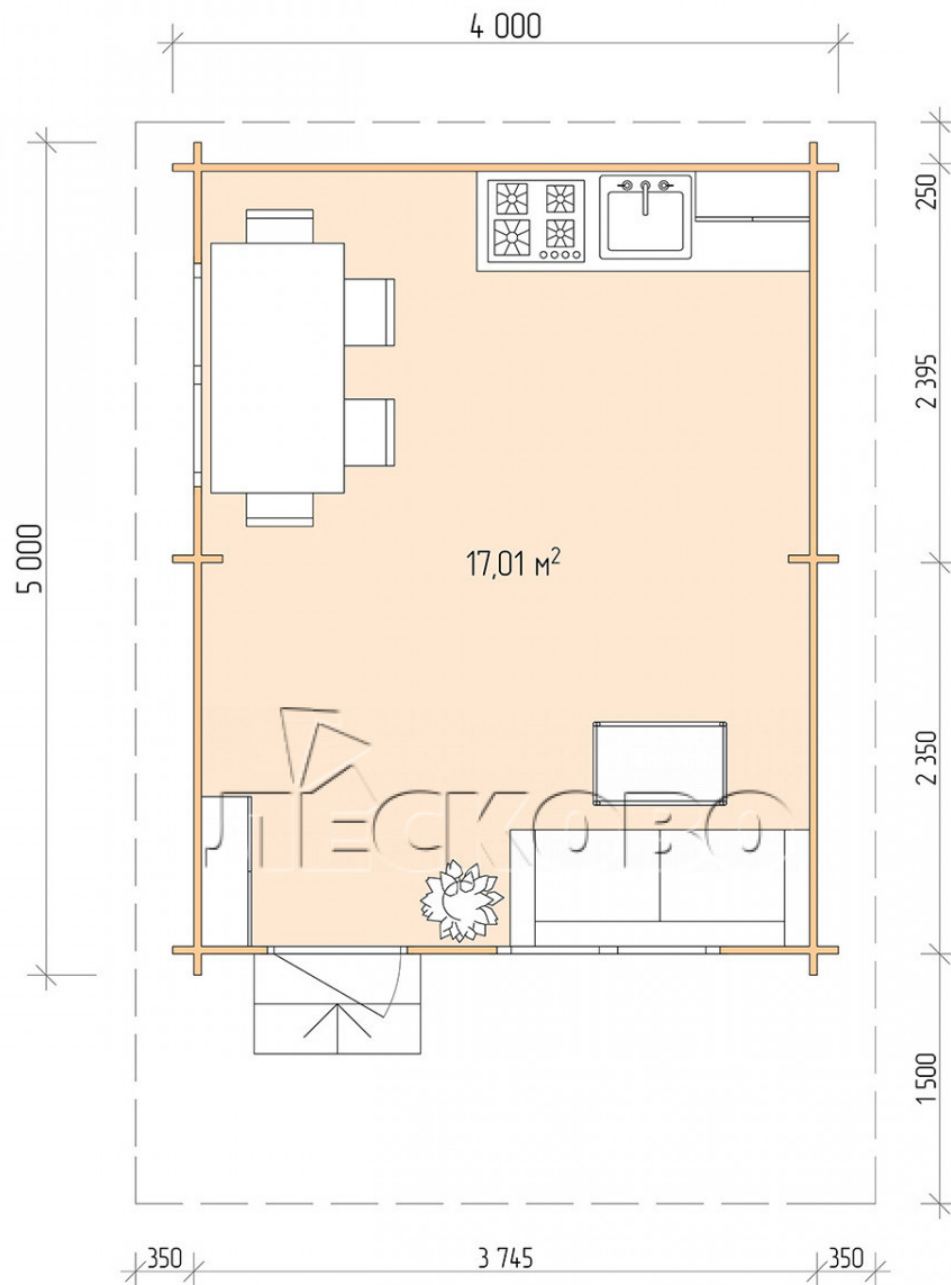

Log Cabin "DSN" series 4×5

Project Dimensions

4 × 5 / 17.4 m²

Full house set

3,966 €

Timber

45 MM

65 MM
+ 895 €

Project planning

4 000

5 000

17,01
M²

Разрез

House Kit

- Wall kit: 44 × 145mm mini-chamber drying chamber with bowls for the project. The material of the tree is spruce, pine (GOST 8486). Humidity 12-14%. The height of the walls is 2.16 m;
- Logs, lower harness: board 45 × 145 mm chamber drying 10-12%;
- Floors: floorboard 35 mm, Chamber drying;
- Ceiling: imitation of a bar 20 × 135 mm, Chamber drying;
- Wooden windows, glass 4 mm, Single. Treatment with a colorless antiseptic. Hardware;

1.34×0.91 м.2 шт.

- Wooden doors;

0.84×1.885 м.

glass.1 шт.

7. Platbands: dry planed board 20 × 100 mm;

8. Roof: shingles.

9. Skirting board 35 mm.

+7 (4942) 499-770