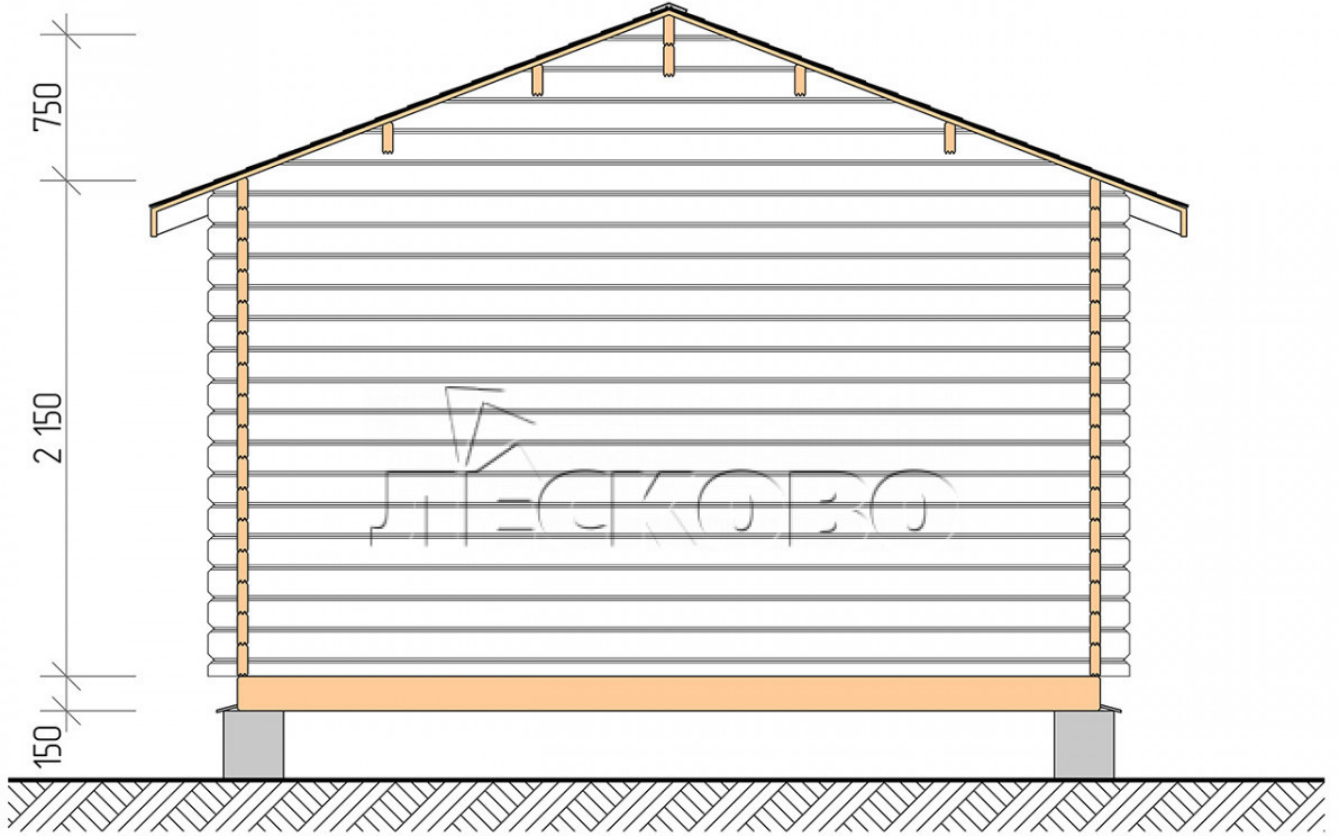

Log Cabin "DSN" series 4×5

Project Dimensions

4 × 5 / 17.4 m²

Full house set

3,966 €

Timber

45 MM

65 MM
+ 895 €

Project planning

4 000

5 000

17,01
M²

Разрез

House Kit

- Wall kit: 44 × 145mm mini-chamber drying chamber with bowls for the project. The material of the tree is spruce, pine (GOST 8486). Humidity 12-14%. The height of the walls is 2.16 m;
- Logs, lower harness: board 45 × 145 mm chamber drying 10-12%;
- Floors: floorboard 35 mm, Chamber drying;
- Ceiling: imitation of a bar 20 × 135 mm, Chamber drying;
- Wooden windows, glass 4 mm, Single. Treatment with a colorless antiseptic. Hardware;

1.34×0.91 м.2 шт.

- Wooden doors;

0.84×1.885 м.

glass.1 шт.

7. Platbands: dry planed board 20 × 100 mm;

8. Roof: shingles.

9. Skirting board 35 mm.

+7 (4942) 499-770