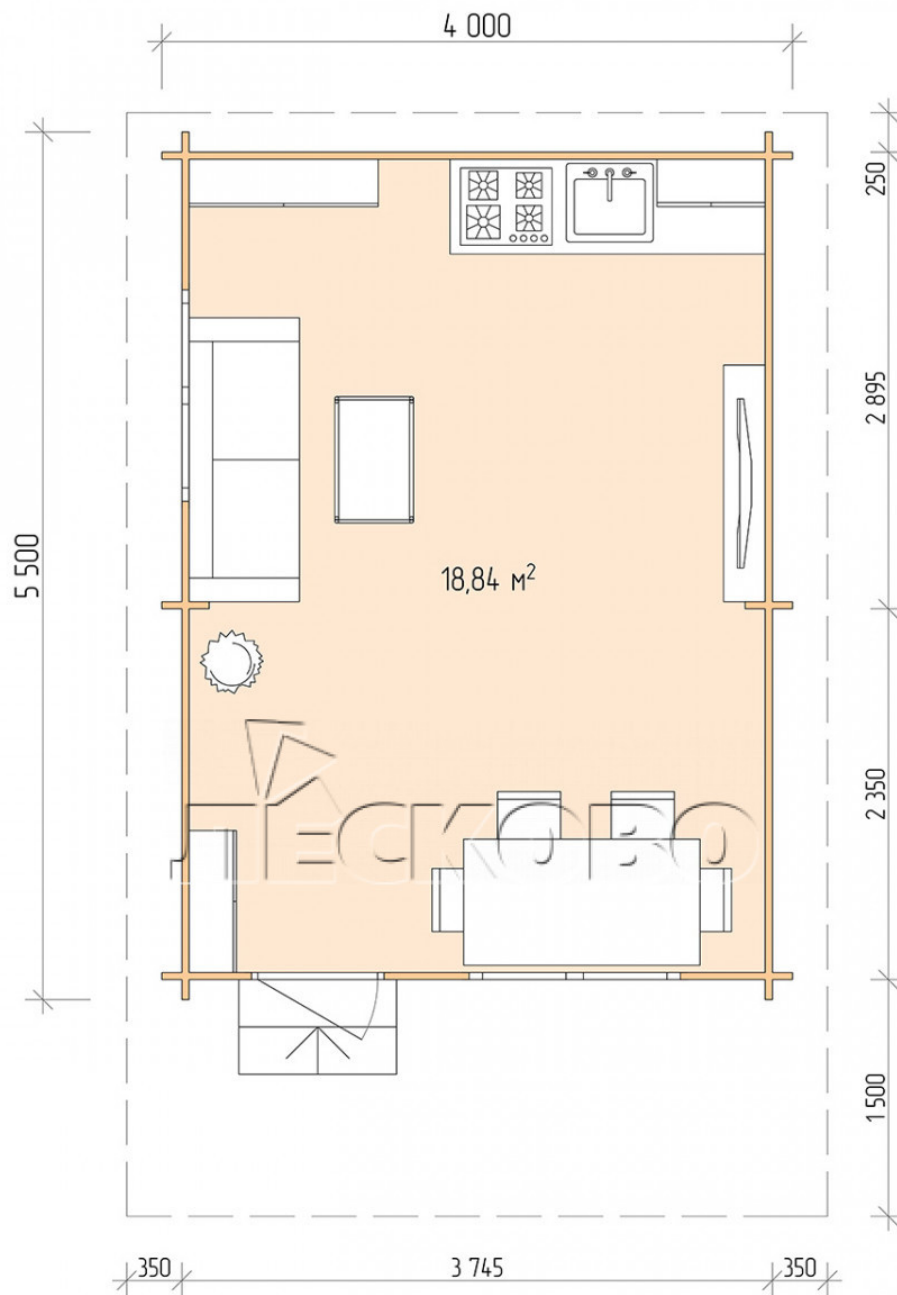

## Log Cabin "DSN" series 4×5.5

Project Dimensions

4 × 5.5 / 19.3 m<sup>2</sup>

Full house set

**3,517 €**

# Разрез

## House Kit

- Wall kit: 44 × 145mm mini-chamber drying chamber with bowls for the project. The material of the tree is spruce, pine (GOST 8486). Humidity 12-14%. The height of the walls is 2.16 m;
- Logs, lower harness: board 45 × 145 mm chamber drying 10-12%;
- Floors: floorboard 35 mm, Chamber drying;
- Ceiling: imitation of a bar 20 × 135 mm, Chamber drying;
- Wooden windows, glass 4 mm, Single. Treatment with a colorless antiseptic. Hardware;

1.34×0.91 м.2 шт.

- Wooden doors;

0.84×1.885 м.

glass.1 шт.

7. Platbands: dry planed board 20 × 100 mm;

8. Roof: shingles.

9. Skirting board 35 mm.

+7 (4942) 499-770