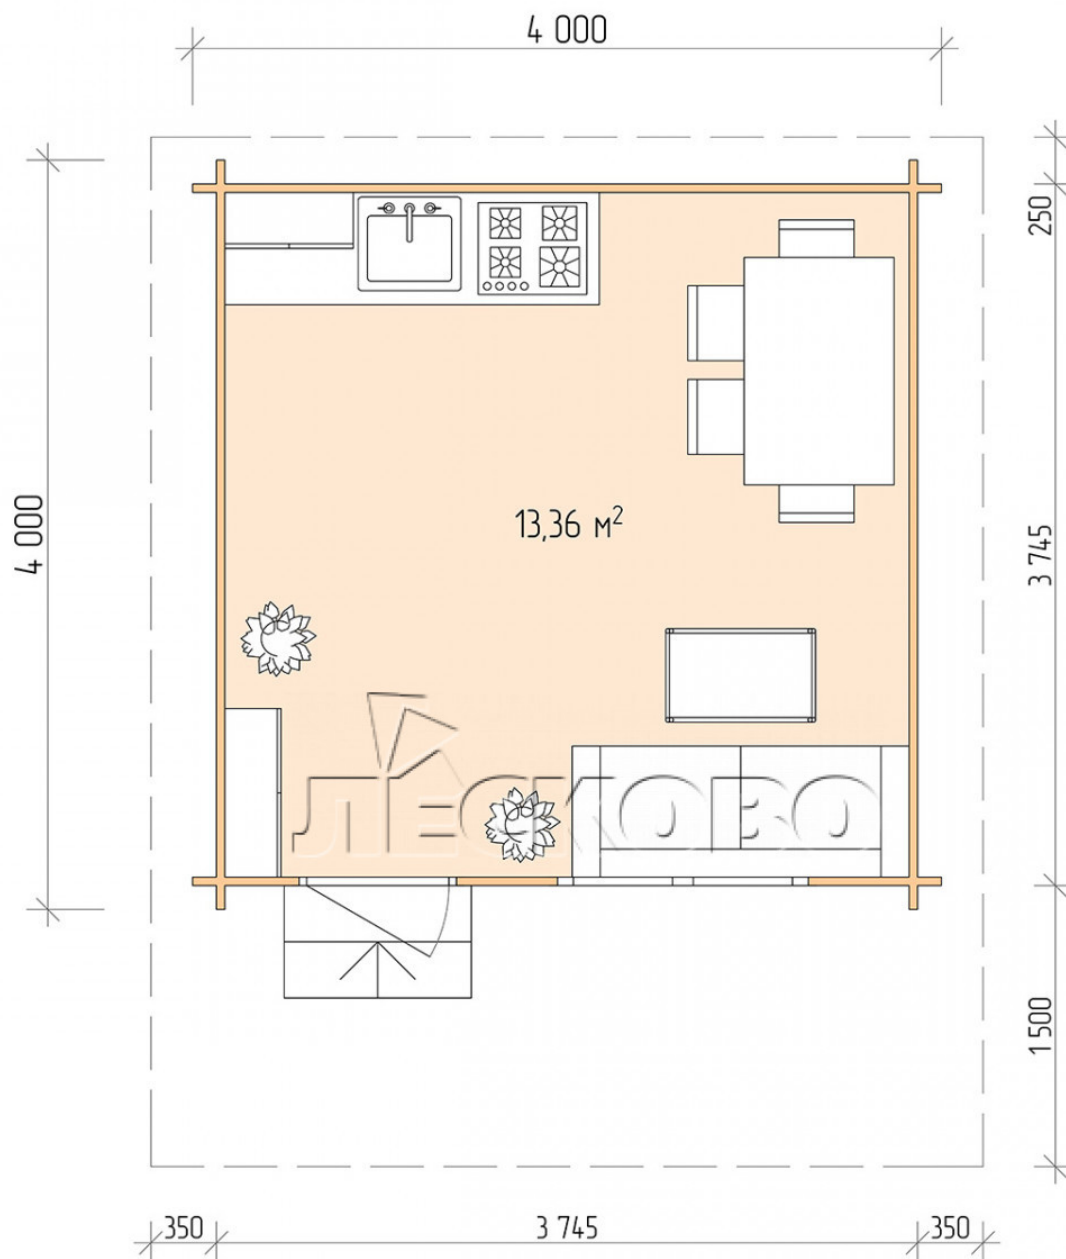

## Log Cabin "DSN" series 4×4

Project Dimensions

4 × 4 / 13.7 m<sup>2</sup>

Full house set

**2,732 €**

# Разрез

## House Kit

- Wall kit: 44 × 145mm mini-chamber drying chamber with bowls for the project. The material of the tree is spruce, pine (GOST 8486). Humidity 12-14%. The height of the walls is 2.16 m;
- Logs, lower harness: board 45 × 145 mm chamber drying 10-12%;
- Floors: floorboard 35 mm, Chamber drying;
- Ceiling: imitation of a bar 20 × 135 mm, Chamber drying;
- Wooden windows, glass 4 mm, Single. Treatment with a colorless antiseptic. Hardware;

1.34×0.91 м.1 шт.

- Wooden doors;

0.84×1.885 м.

glass.1 шт.

7. Platbands: dry planed board 20 × 100 mm;

8. Roof: shingles.

9. Skirting board 35 mm.

+7 (4942) 499-770