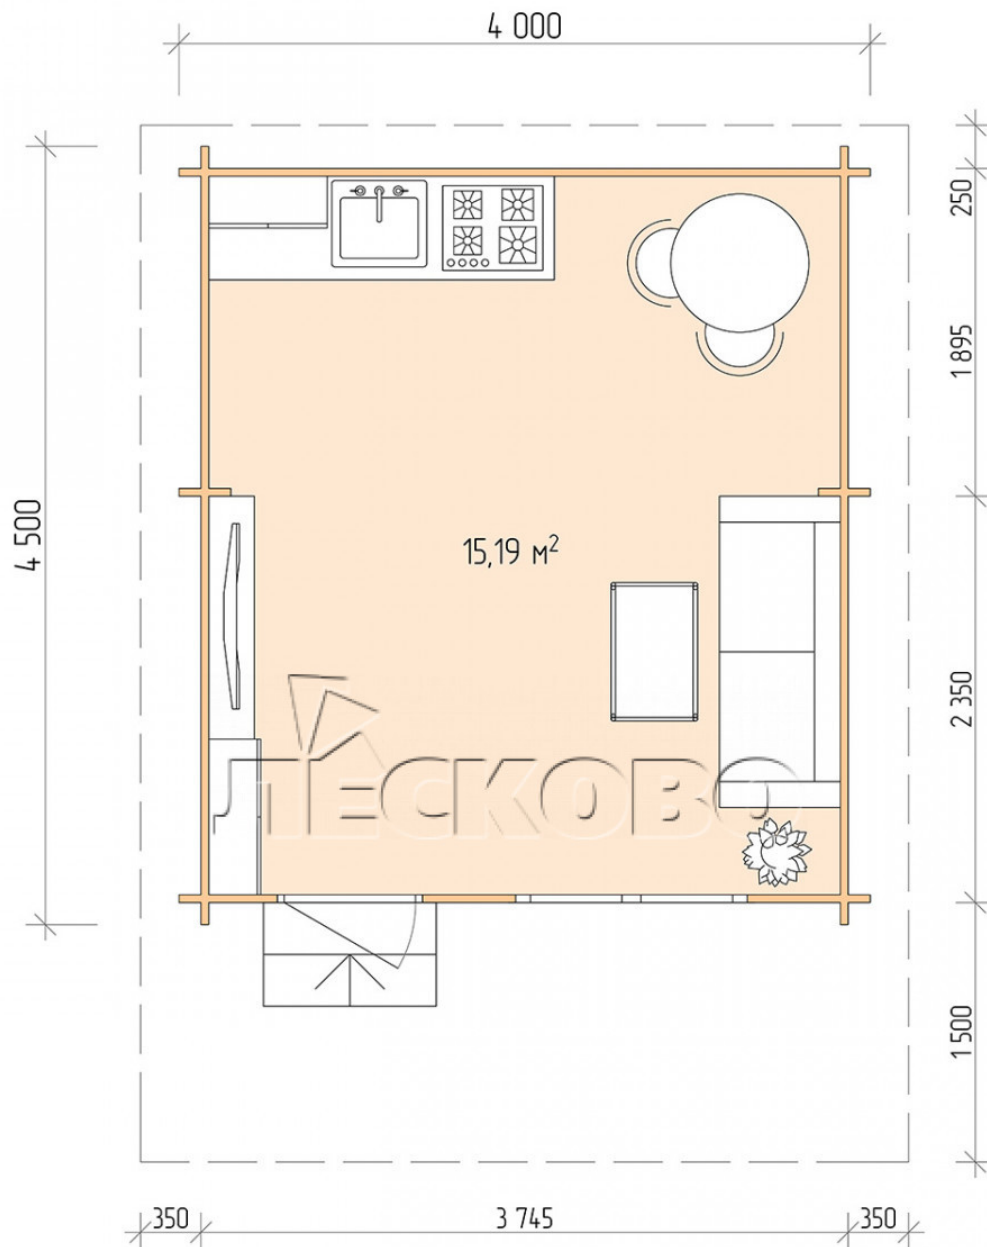

Log Cabin "DSN" series 4×4.5

Project Dimensions

4 × 4.5 / 15.6 m²

Full house set

3,149 €

Timber

45 MM

65 MM
+ 684 €

Project planning

4 000

4 500

15, 19
M²

3D-RENDER

Разрез

House Kit

- Wall kit: 44 × 145mm mini-chamber drying chamber with bowls for the project. The material of the tree is spruce, pine (GOST 8486). Humidity 12-14%. The height of the walls is 2.16 m;
- Logs, lower harness: board 45 × 145 mm chamber drying 10-12%;
- Floors: floorboard 35 mm, Chamber drying;
- Ceiling: imitation of a bar 20 × 135 mm, Chamber drying;
- Wooden windows, glass 4 mm, Single. Treatment with a colorless antiseptic. Hardware;

1.34×0.91 м.2 шт.

- Wooden doors;

0.84×1.885 м.

glass.1 шт.

7. Platbands: dry planed board 20 × 100 mm;

8. Roof: shingles.

9. Skirting board 35 mm.

+7 (4942) 499-770