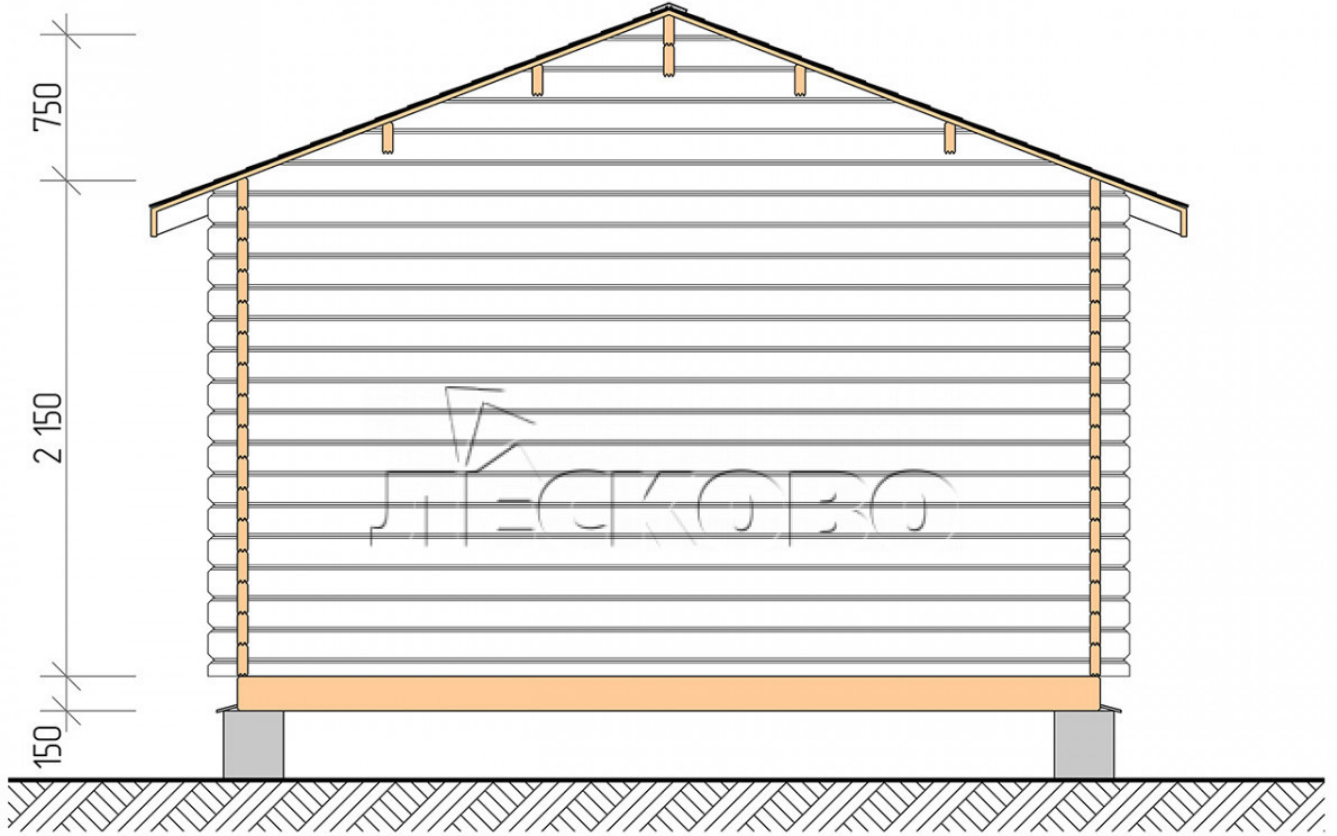

Log Cabin "DSN" series 4×4.5

Project Dimensions

4 × 4.5 / 15.6 m²

Full house set

3,149 €

Timber

45 MM

65 MM
+ 684 €

Project planning

4 000

4 500

15, 19
M²

3D-RENDER

Разрез

House Kit

- Wall kit: 44 × 145mm mini-chamber drying chamber with bowls for the project. The material of the tree is spruce, pine (GOST 8486). Humidity 12-14%. The height of the walls is 2.16 m;
- Logs, lower harness: board 45 × 145 mm chamber drying 10-12%;
- Floors: floorboard 35 mm, Chamber drying;
- Ceiling: imitation of a bar 20 × 135 mm, Chamber drying;
- Wooden windows, glass 4 mm, Single. Treatment with a colorless antiseptic. Hardware;

1.34×0.91 м.2 шт.

- Wooden doors;

0.84×1.885 м.

glass.1 шт.

7. Platbands: dry planed board 20 × 100 mm;

8. Roof: shingles.

9. Skirting board 35 mm.

+7 (4942) 499-770