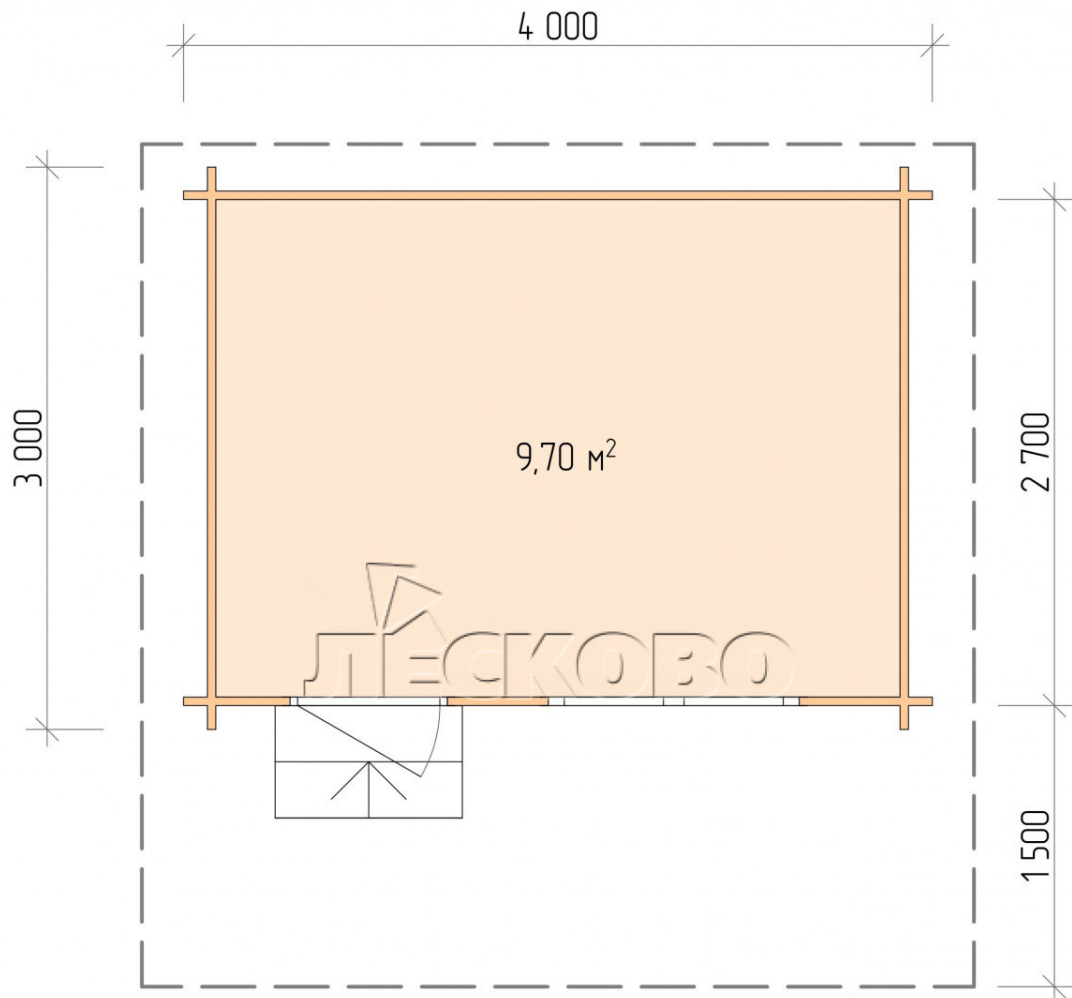

Log Cabin "DSNM" series 4×3

Project Dimensions

4 × 3 / 10 m²

Full house set

2,201 €

Timber

45 mm

65 mm
+ 506 €

Project planning

4 000

3 000

Разрез

House Kit

- Wall kit: 44 × 145mm mini-chamber drying chamber with bowls for the project. The material of the tree is spruce, pine (GOST 8486). Humidity 12-14%. The height of the walls is 2.16 m;
- Logs, lower harness: board 45 × 145 mm chamber drying 10-12%;
- Floors: floorboard 35 mm, Chamber drying;
- Ceiling: imitation of a bar 20 × 135 mm, Chamber drying;
- Wooden windows, glass 4 mm, Single. Treatment with a colorless antiseptic. Hardware;

1.34×0.91 м.1 шт.

- Wooden doors;

0.84×1.885 м.

glass.1 шт.

7. Platbands: dry planed board 20 × 100 mm;

8. Roof: shingles.

9. Skirting board 35 mm.

+7 (4942) 499-770