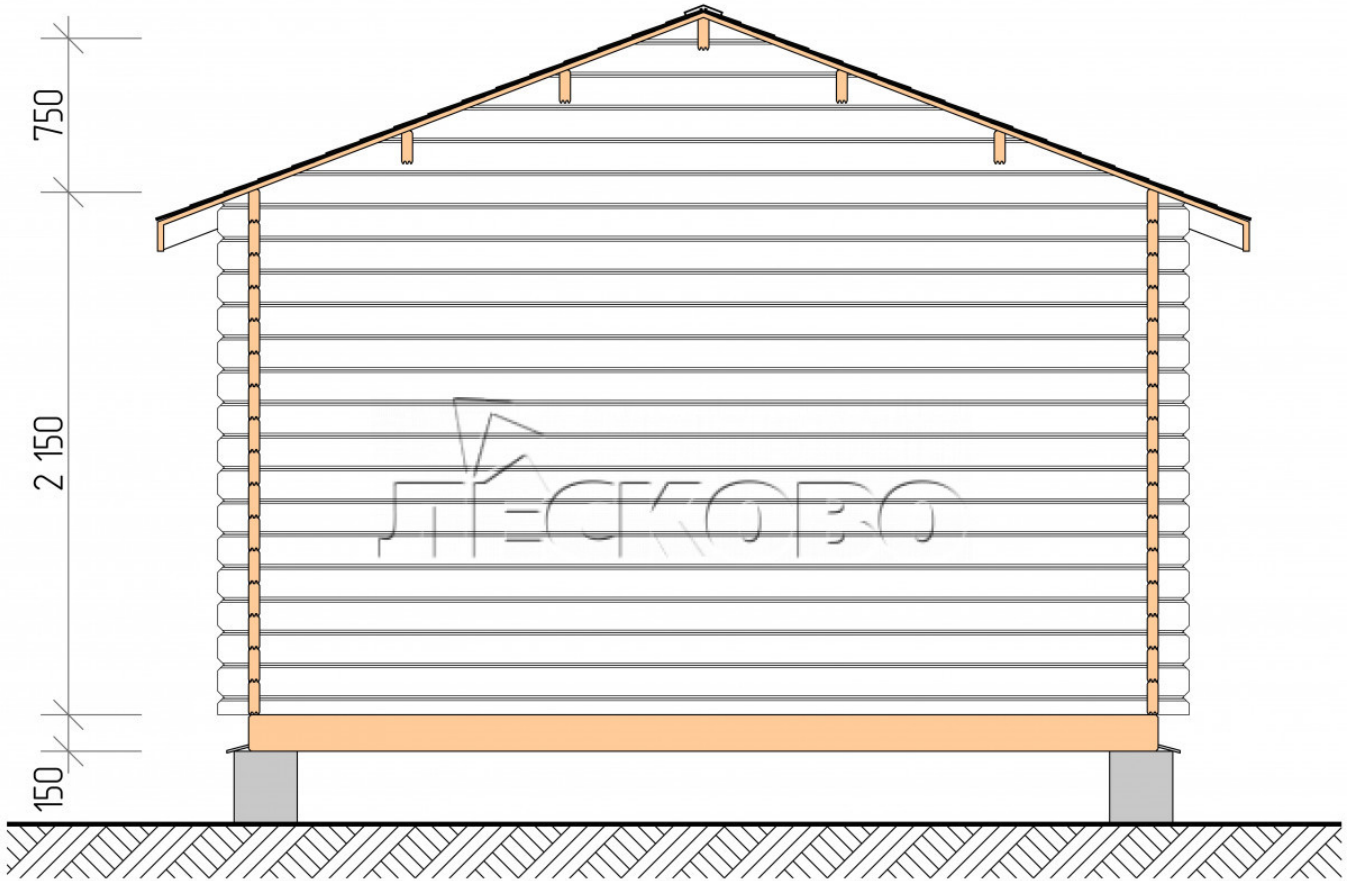

Log Cabin "DSNM" series 4×3

Project Dimensions

4 × 3 / 10 m²

Full house set

2,201 €

Timber

45 mm

65 mm
+ 506 €

Project planning

4 000

3 000

Разрез

House Kit

- Wall kit: 44 × 145mm mini-chamber drying chamber with bowls for the project. The material of the tree is spruce, pine (GOST 8486). Humidity 12-14%. The height of the walls is 2.16 m;
- Logs, lower harness: board 45 × 145 mm chamber drying 10-12%;
- Floors: floorboard 35 mm, Chamber drying;
- Ceiling: imitation of a bar 20 × 135 mm, Chamber drying;
- Wooden windows, glass 4 mm, Single. Treatment with a colorless antiseptic. Hardware;

1.34×0.91 м.1 шт.

- Wooden doors;

0.84×1.885 м.

glass.1 шт.

7. Platbands: dry planed board 20 × 100 mm;

8. Roof: shingles.

9. Skirting board 35 mm.

+7 (4942) 499-770