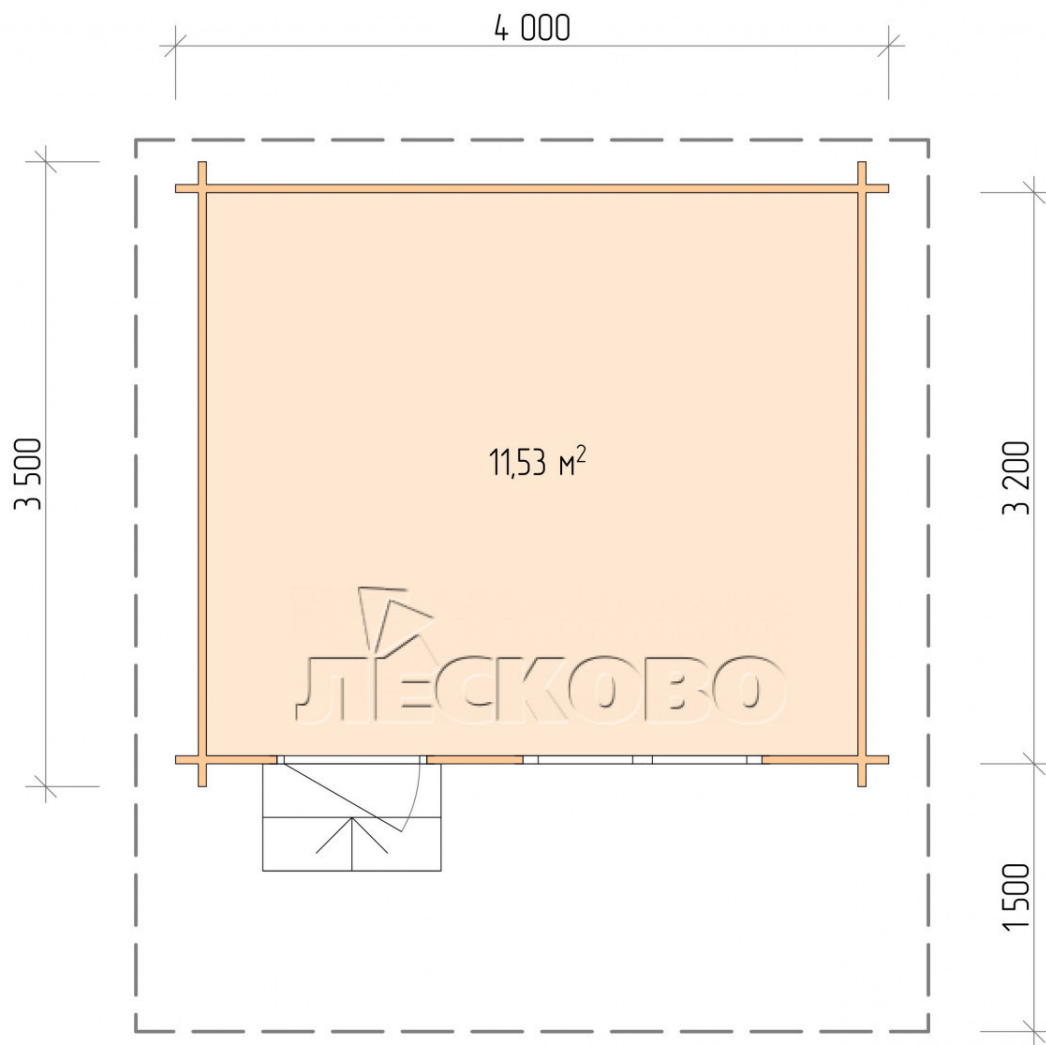

Log Cabin "DSN" series 4×3.5

Project Dimensions

4 × 3.5 / 13.5 m²

Full house set

2,494 €

Timber

45 MM

65 MM
+ 554 €

Project planning

4 000

3 500

11,53
M²

Разрез

House Kit

- Wall kit: 44 × 145mm mini-chamber drying chamber with bowls for the project. The material of the tree is spruce, pine (GOST 8486). Humidity 12-14%. The height of the walls is 2.16 m;
- Logs, lower harness: board 45 × 145 mm chamber drying 10-12%;
- Floors: floorboard 35 mm, Chamber drying;
- Ceiling: imitation of a bar 20 × 135 mm, Chamber drying;
- Wooden windows, glass 4 mm, Single. Treatment with a colorless antiseptic. Hardware;

1.34×0.91 м.1 шт.

- Wooden doors;

0.84×1.885 м.

glass.1 шт.

7. Platbands: dry planed board 20 × 100 mm;

8. Roof: shingles.

9. Skirting board 35 mm.

+7 (4942) 499-770