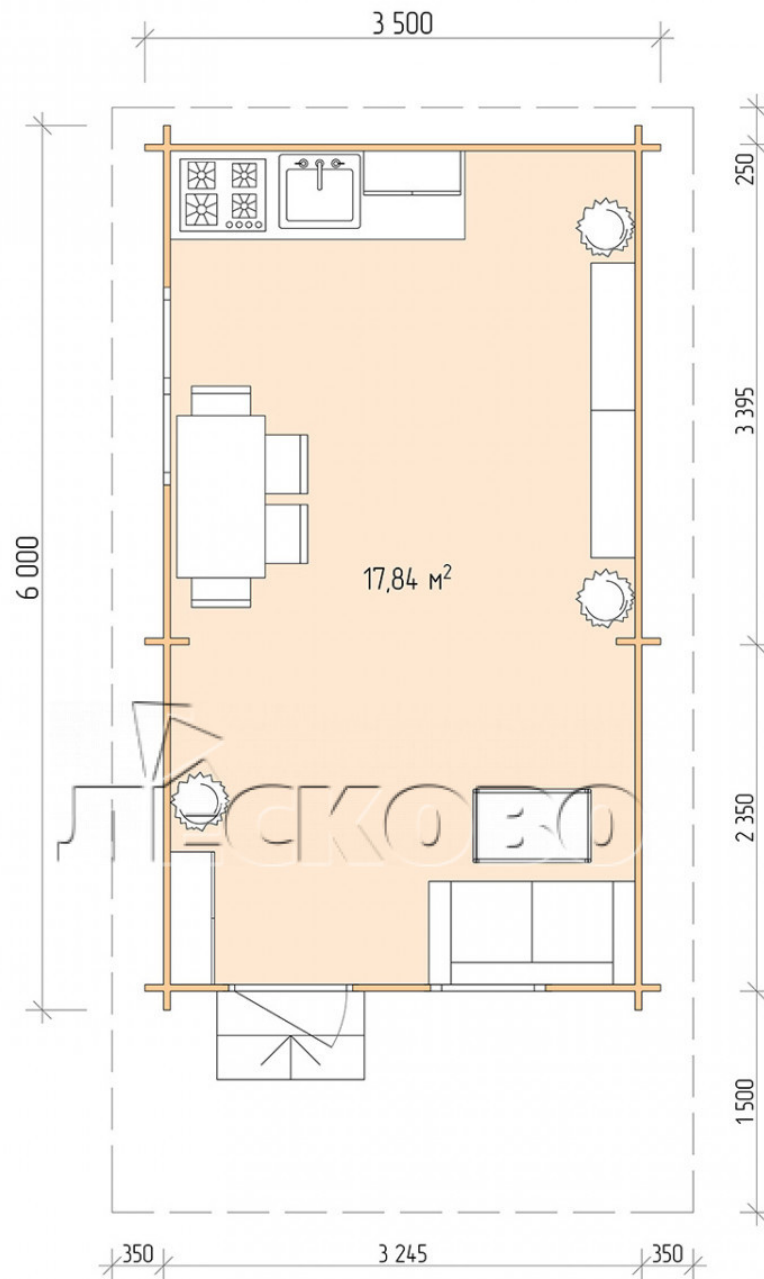

Log Cabin "DSN" series 3.5×6

Project Dimensions

3.5 × 6 / 18.3 m²

Full house set

3,259 €

Timber

45 MM

65 MM
+ 709 €

Project planning

3 500

6 000

Разрез

House Kit

- Wall kit: 44 × 145mm mini-chamber drying chamber with bowls for the project. The material of the tree is spruce, pine (GOST 8486). Humidity 12-14%. The height of the walls is 2.16 m;
- Logs, lower harness: board 45 × 145 mm chamber drying 10-12%;
- Floors: floorboard 35 mm, Chamber drying;
- Ceiling: imitation of a bar 20 × 135 mm, Chamber drying;
- Wooden windows, glass 4 mm, Single. Treatment with a colorless antiseptic. Hardware;

0.87×0.78 м.1 шт.

1.34×0.91 м.1 шт.

- Wooden doors;

0.84×1.885 м.

glass.1 шт.

7. Platbands: dry planed board 20 × 100 mm;

8. Roof: shingles.

9. Skirting board 35 mm.