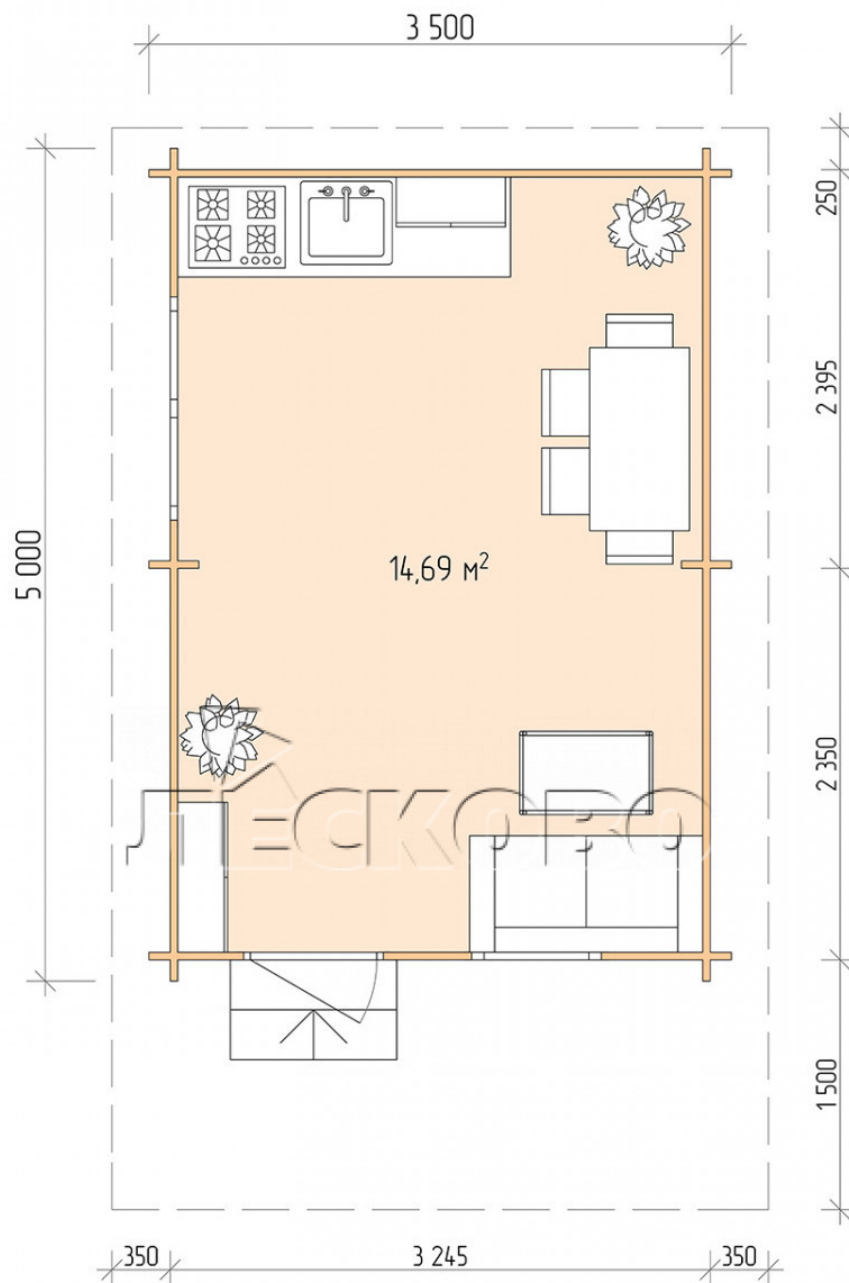

Log Cabin "DSN" series 3.5×5

Project Dimensions

3.5 × 5 / 15.1 m²

Full house set

2,702 €

Timber

45 MM

65 MM
+ 600 €

Project planning

Разрез

House Kit

- Wall kit: 44 × 145mm mini-chamber drying chamber with bowls for the project. The material of the tree is spruce, pine (GOST 8486). Humidity 12-14%. The height of the walls is 2.16 m;
- Logs, lower harness: board 45 × 145 mm chamber drying 10-12%;
- Floors: floorboard 35 mm, Chamber drying;
- Ceiling: imitation of a bar 20 × 135 mm, Chamber drying;
- Wooden windows, glass 4 mm, Single. Treatment with a colorless antiseptic. Hardware;

0.87×0.78 м.1 шт.

1.34×0.91 м.1 шт.

- Wooden doors;

0.84×1.885 м.

glass.1 шт.

7. Platbands: dry planed board 20 × 100 mm;

8. Roof: shingles.

9. Skirting board 35 mm.