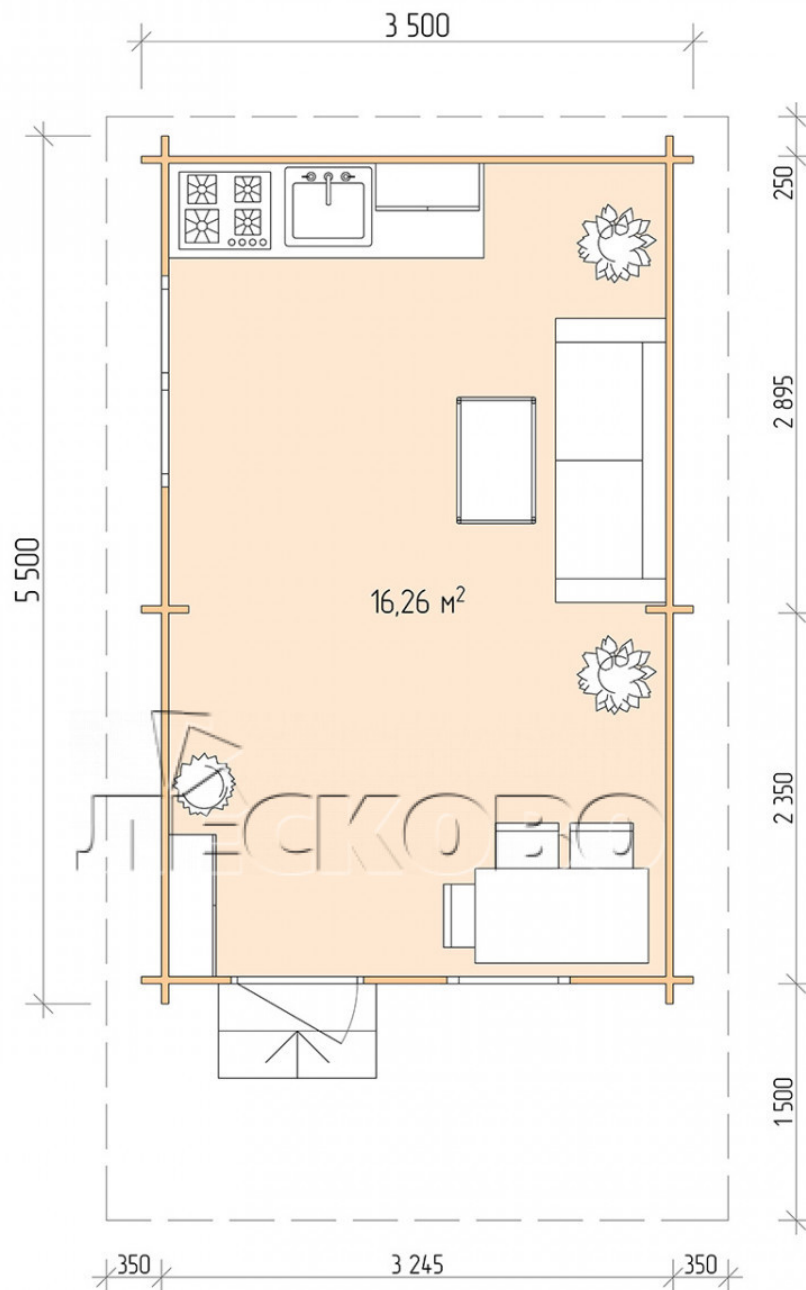

Log Cabin "DSN" series 3.5×5.5

Project Dimensions

3.5 × 5.5 / 16.7 m²

Full house set

3,085 €

Timber

45 MM

65 MM
+ 670 €

Project planning

Разрез

House Kit

- Wall kit: 44 × 145mm mini-chamber drying chamber with bowls for the project. The material of the tree is spruce, pine (GOST 8486). Humidity 12-14%. The height of the walls is 2.16 m;
- Logs, lower harness: board 45 × 145 mm chamber drying 10-12%;
- Floors: floorboard 35 mm, Chamber drying;
- Ceiling: imitation of a bar 20 × 135 mm, Chamber drying;
- Wooden windows, glass 4 mm, Single. Treatment with a colorless antiseptic. Hardware;

0.87×0.78 м.1 шт.

1.34×0.91 м.1 шт.

- Wooden doors;

0.84×1.885 м.

glass.1 шт.

7. Platbands: dry planed board 20 × 100 mm;

8. Roof: shingles.

9. Skirting board 35 mm.