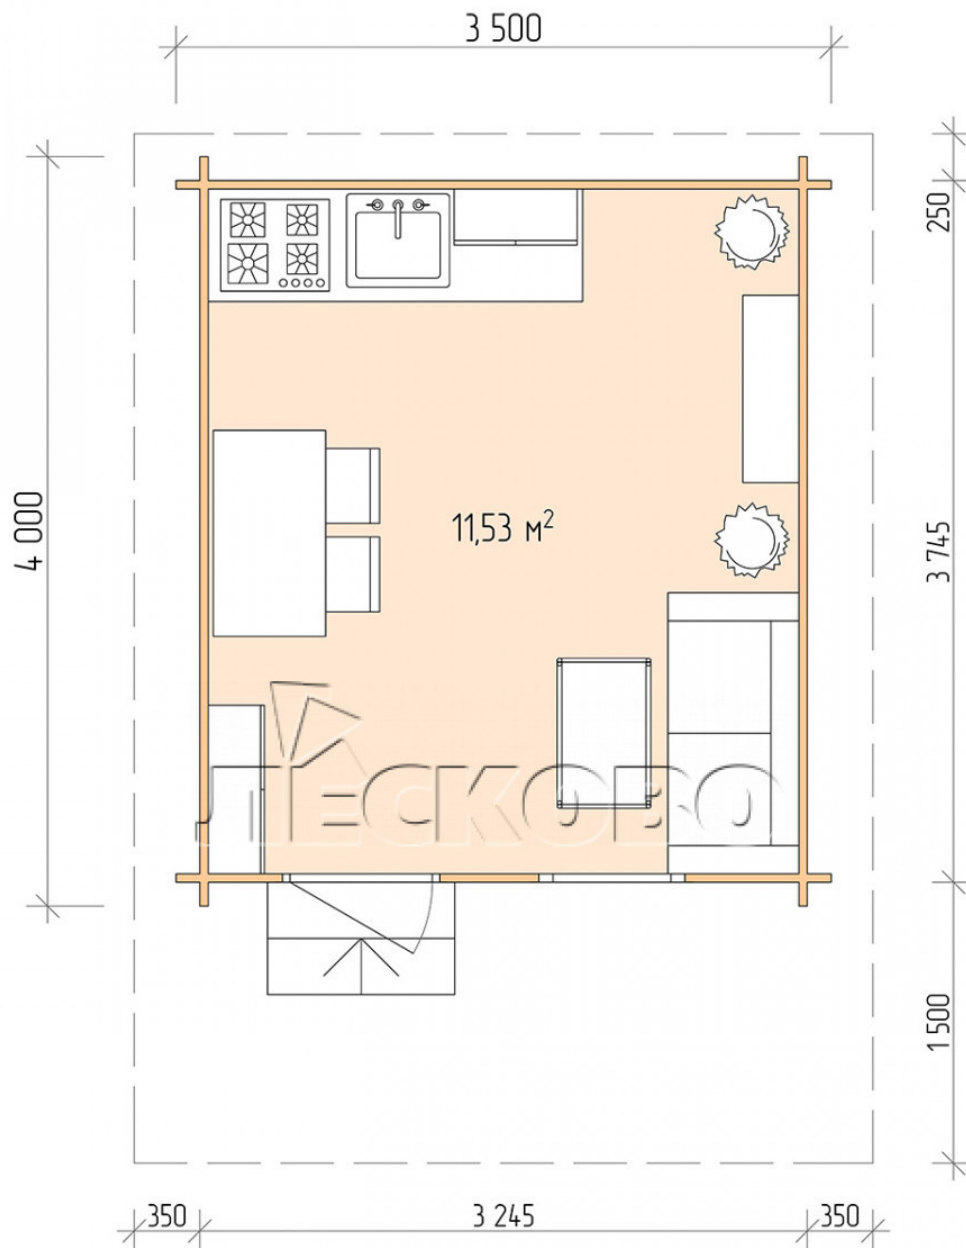

Log Cabin "DSN" series 3.5×4

Project Dimensions

3.5 × 4 / 12 m²

Full house set

2,411 €

Timber

45 MM

65 MM
+ 544 €

Project planning

3 500

4 000

Разрез

House Kit

- Wall kit: 44 × 145mm mini-chamber drying chamber with bowls for the project. The material of the tree is spruce, pine (GOST 8486). Humidity 12-14%. The height of the walls is 2.16 m;
- Logs, lower harness: board 45 × 145 mm chamber drying 10-12%;
- Floors: floorboard 35 mm, Chamber drying;
- Ceiling: imitation of a bar 20 × 135 mm, Chamber drying;
- Wooden windows, glass 4 mm, Single. Treatment with a colorless antiseptic. Hardware;

0.87×0.78 м.1 шт.

- Wooden doors;

0.84×1.885 м.

glass.1 шт.

7. Platbands: dry planed board 20 × 100 mm;

8. Roof: shingles.

9. Skirting board 35 mm.

+7 (4942) 499-770