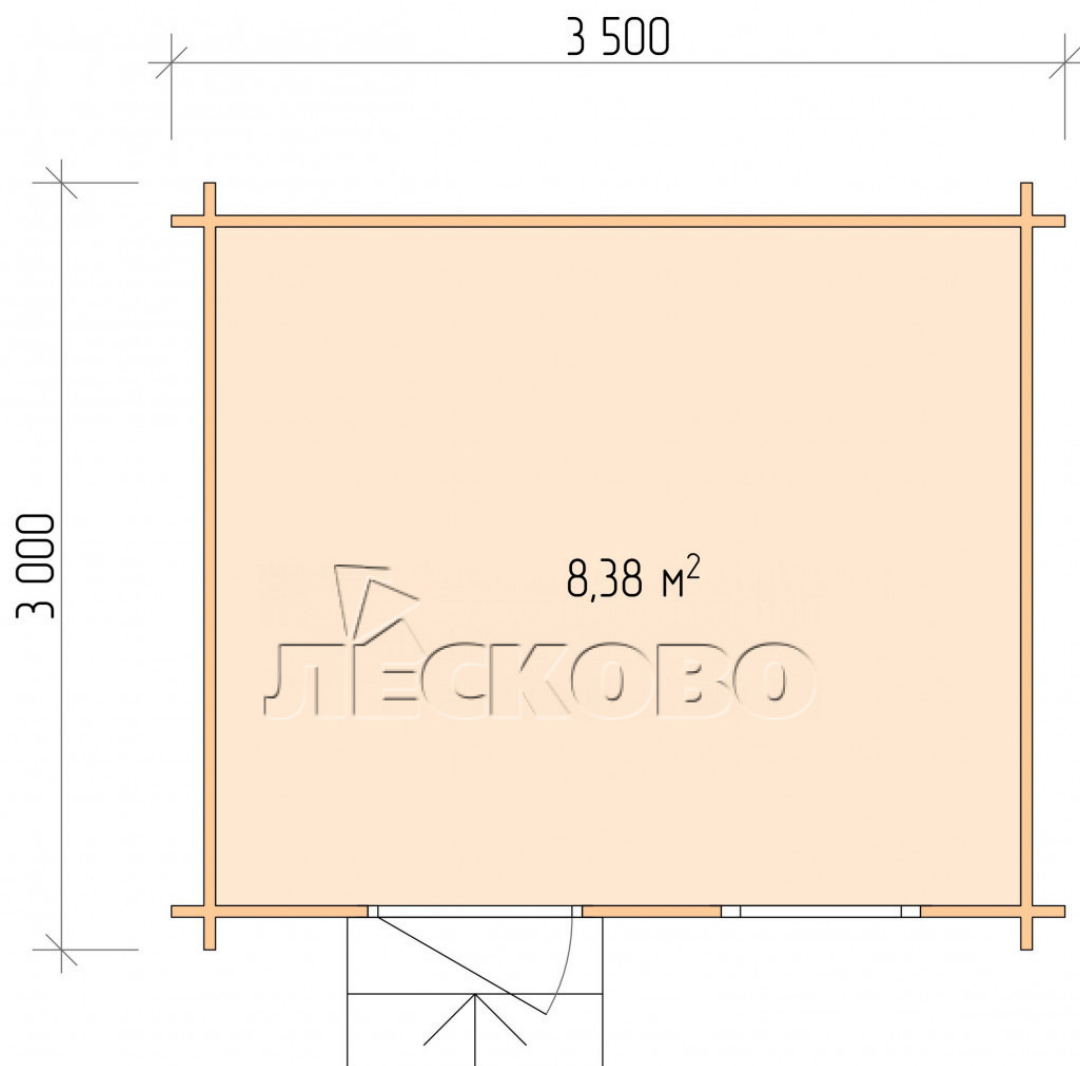

Log Cabin "DSN" series 3.5×3

Project Dimensions

3.5 × 3 / 8.7 m²

Full house set

1,918 €

Timber

45 MM

65 MM
+ 456 €

Project planning

3 500

3 000

Разрез

House Kit

- Wall kit: 44 × 145mm mini-chamber drying chamber with bowls for the project. The material of the tree is spruce, pine (GOST 8486). Humidity 12-14%. The height of the walls is 2.16 m;
- Logs, lower harness: board 45 × 145 mm chamber drying 10-12%;
- Floors: floorboard 35 mm, Chamber drying;
- Ceiling: imitation of a bar 20 × 135 mm, Chamber drying;
- Wooden windows, glass 4 mm, Single. Treatment with a colorless antiseptic. Hardware;

0.87×0.78 м.1 шт.

- Wooden doors;

0.84×1.885 м.

glass.1 шт.

7. Platbands: dry planed board 20 × 100 mm;

8. Roof: shingles.

9. Skirting board 35 mm.

+7 (4942) 499-770