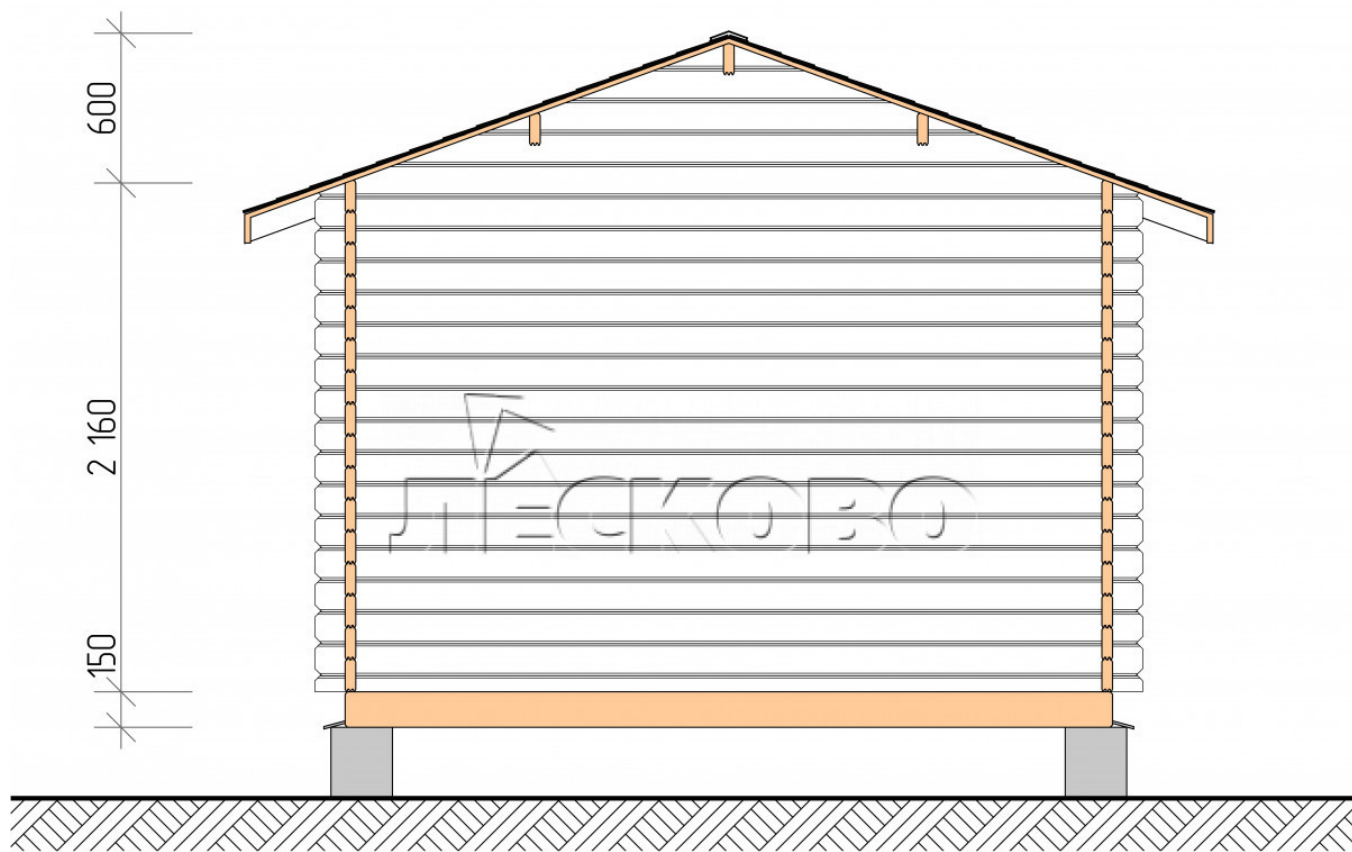

Log Cabin "DSN" series 3.5×3

Project Dimensions

3.5 × 3 / 8.7 m²

Full house set

1,918 €

Timber

45 MM

65 MM
+ 456 €

Project planning

3 500

3 000

Разрез

House Kit

- Wall kit: 44 × 145mm mini-chamber drying chamber with bowls for the project. The material of the tree is spruce, pine (GOST 8486). Humidity 12-14%. The height of the walls is 2.16 m;
- Logs, lower harness: board 45 × 145 mm chamber drying 10-12%;
- Floors: floorboard 35 mm, Chamber drying;
- Ceiling: imitation of a bar 20 × 135 mm, Chamber drying;
- Wooden windows, glass 4 mm, Single. Treatment with a colorless antiseptic. Hardware;

0.87×0.78 м.1 шт.

- Wooden doors;

0.84×1.885 м.

glass.1 шт.

7. Platbands: dry planed board 20 × 100 mm;

8. Roof: shingles.

9. Skirting board 35 mm.

+7 (4942) 499-770