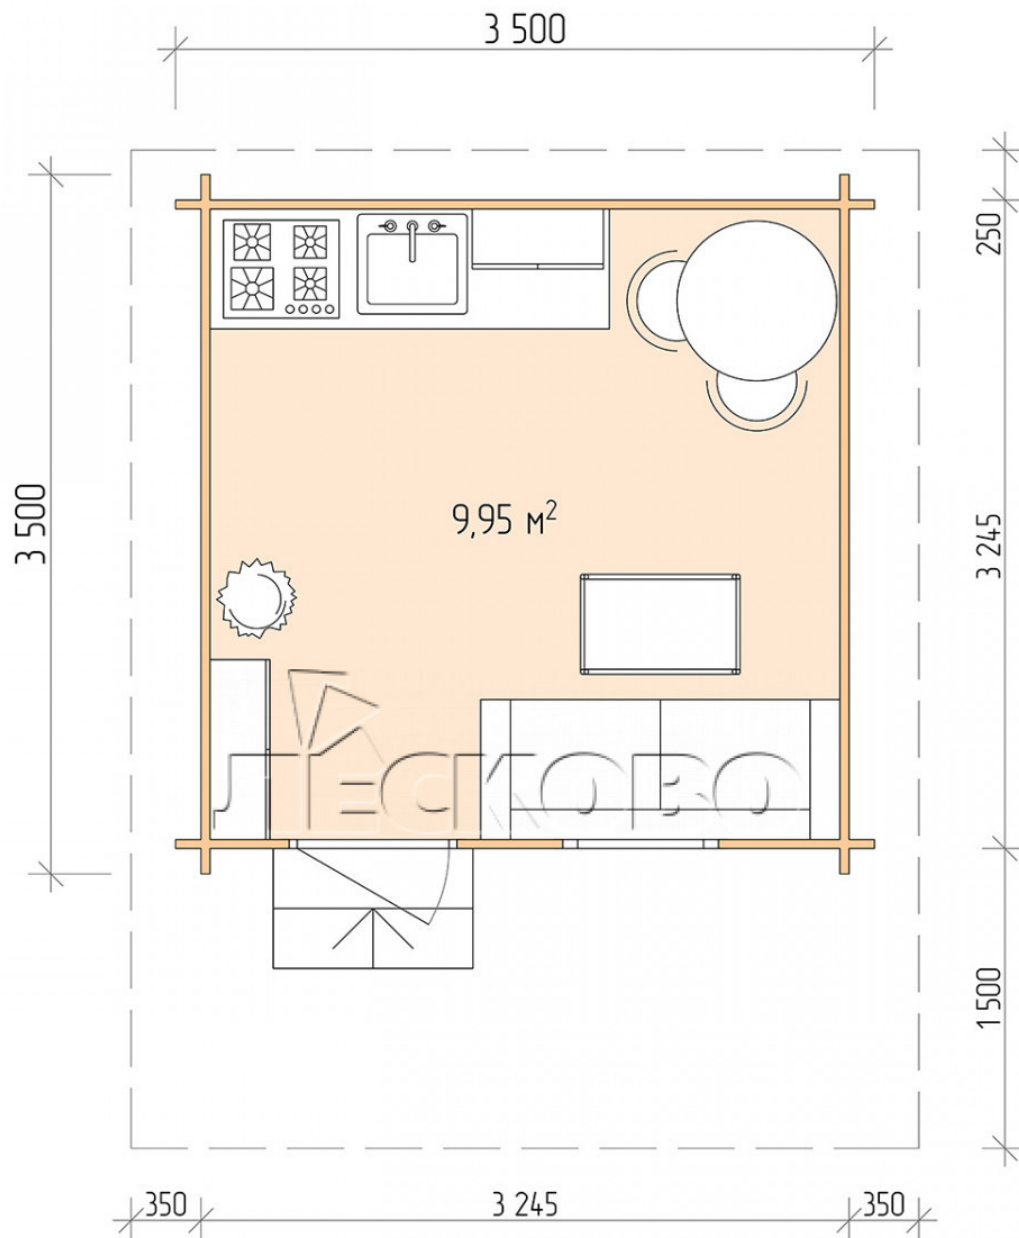

Log Cabin "DSN" series 3.5×3.5

Project Dimensions

3.5 × 3.5 / 10.3 m²

Full house set

2,062 €

Timber

45 mm

65 mm
+ 474 €

Project planning

3 500

3 500

Разрез

House Kit

- Wall kit: 44 × 145mm mini-chamber drying chamber with bowls for the project. The material of the tree is spruce, pine (GOST 8486). Humidity 12-14%. The height of the walls is 2.16 m;
- Logs, lower harness: board 45 × 145 mm chamber drying 10-12%;
- Floors: floorboard 35 mm, Chamber drying;
- Ceiling: imitation of a bar 20 × 135 mm, Chamber drying;
- Wooden windows, glass 4 mm, Single. Treatment with a colorless antiseptic. Hardware;

0.87×0.78 м.1 шт.

- Wooden doors;

0.84×1.885 м.

glass.1 шт.

7. Platbands: dry planed board 20 × 100 mm;

8. Roof: shingles.

9. Skirting board 35 mm.

+7 (4942) 499-770