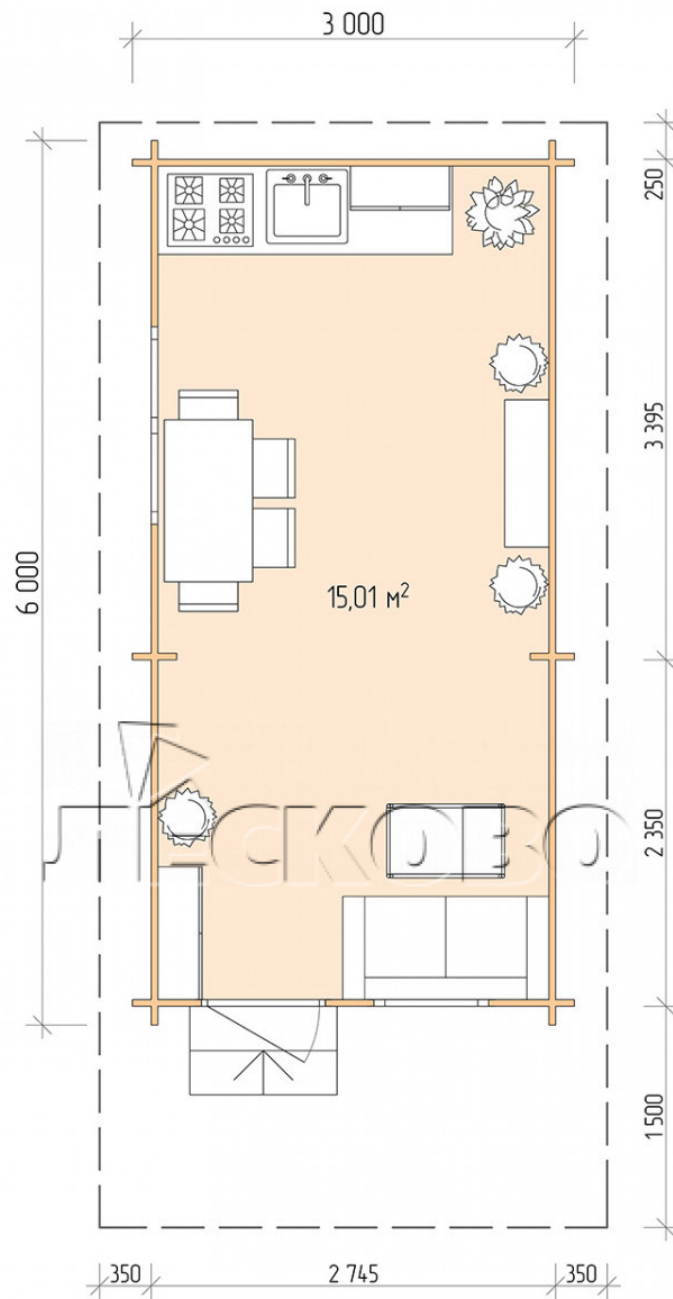

Log Cabin "DSN" serie 3×6

Project Dimensions

3 × 6 / 15.4 m²

Full house set

3,009 €

Timber

45 MM

65 MM
+ 672 €

Project planning

3 000

6 000

Разрез

House Kit

- Wall kit: 44 × 145mm mini-chamber drying chamber with bowls for the project. The material of the tree is spruce, pine (GOST 8486). Humidity 12-14%. The height of the walls is 2.16 m;
- Logs, lower harness: board 45 × 145 mm chamber drying 10-12%;
- Floors: floorboard 35 mm, Chamber drying;
- Ceiling: imitation of a bar 20 × 135 mm, Chamber drying;
- Wooden windows, glass 4 mm, Single. Treatment with a colorless antiseptic. Hardware;

0.87×0.78 м.1 шт.

1.34×0.91 м.1 шт.

- Wooden doors;

0.84×1.885 м.

glass.1 шт.

7. Platbands: dry planed board 20 × 100 mm;

8. Roof: shingles.

9. Skirting board 35 mm.