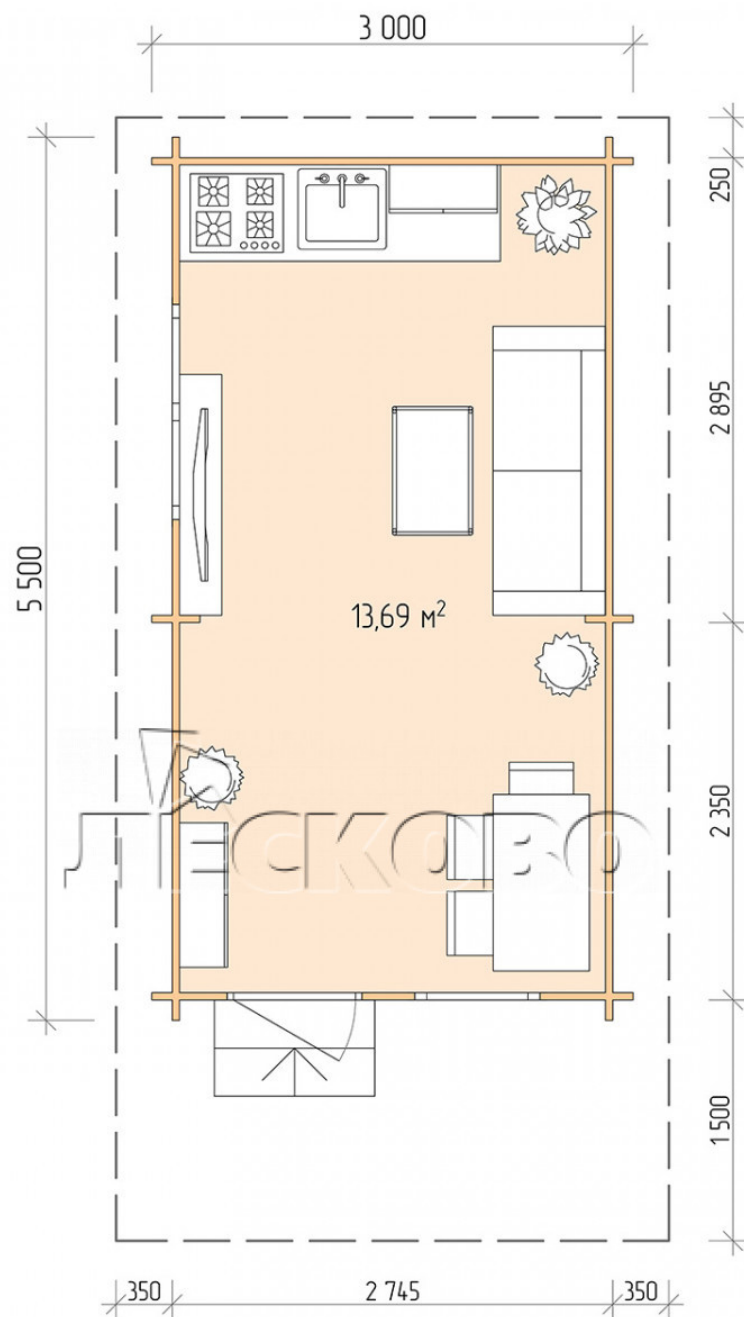

## Log Cabin "DSN" series 3×5.5

Project Dimensions

3 × 5.5 / 14.1 m<sup>2</sup>

Full house set

**2,839 €**

### Timber

45 MM

65 MM  
+ 635 €

## House Kit

- Wall kit: 44 × 145mm mini-chamber drying chamber with bowls for the project. The material of the tree is spruce, pine (GOST 8486). Humidity 12-14%. The height of the walls is 2.16 m;
- Logs, lower harness: board 45 × 145 mm chamber drying 10-12%;
- Floors: floorboard 35 mm, Chamber drying;
- Ceiling: imitation of a bar 20 × 135 mm, Chamber drying;
- Wooden windows, glass 4 mm, Single. Treatment with a colorless antiseptic. Hardware;

0.87×0.78 м.1 шт.

1.34×0.91 м.1 шт.

- Wooden doors;

0.84×1.885 м.

glass.1 шт.

7. Platbands: dry planed board 20 × 100 mm;

8. Roof: shingles.

9. Skirting board 35 mm.