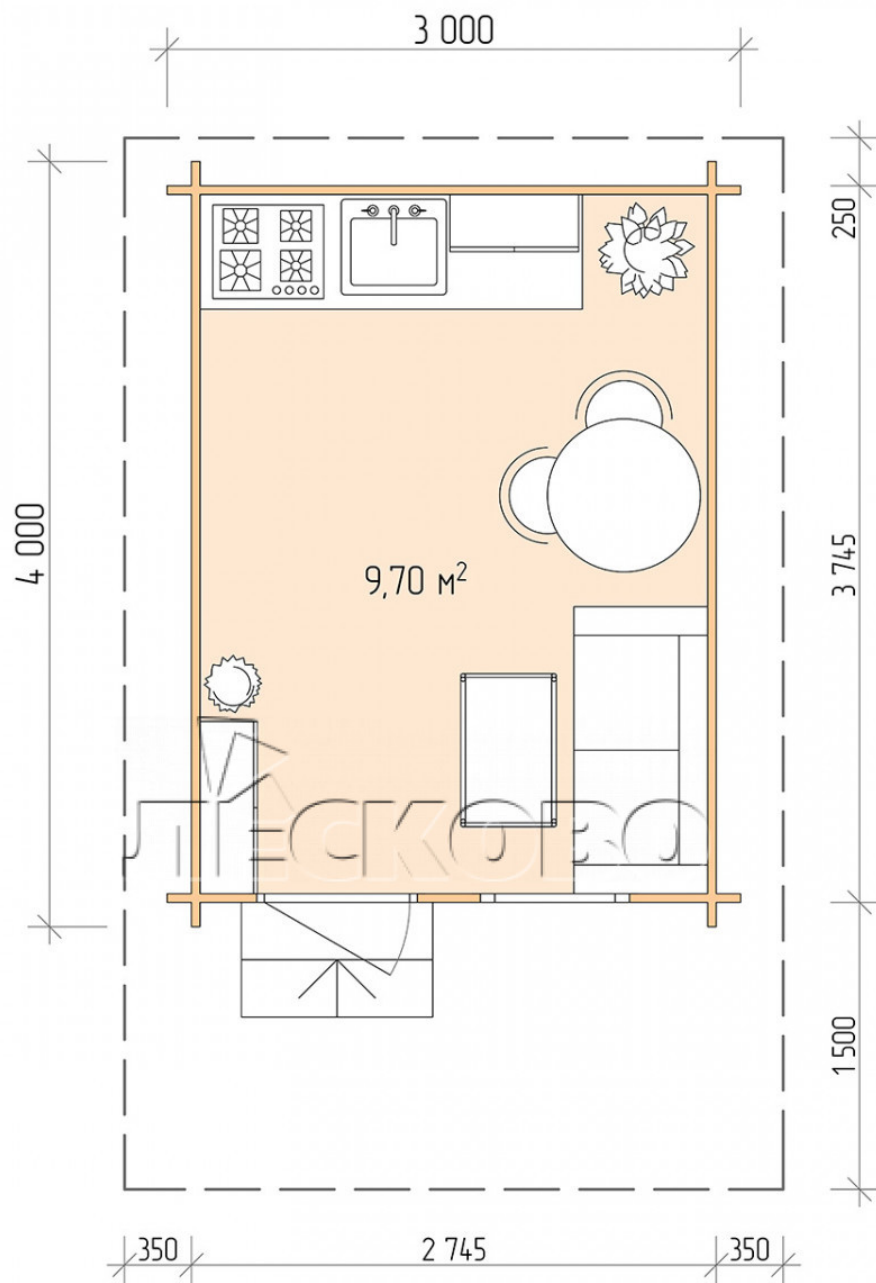

Log Cabin "DSN" series 3×4

Project Dimensions

3 × 4 / 10 m²

Full house set

2,147 €

Timber

45 mm

65 mm
+ 500 €

Project planning

3 000

4 000

Разрез

House Kit

- Wall kit: 44 × 145mm mini-chamber drying chamber with bowls for the project. The material of the tree is spruce, pine (GOST 8486). Humidity 12-14%. The height of the walls is 2.16 m;
- Logs, lower harness: board 45 × 145 mm chamber drying 10-12%;
- Floors: floorboard 35 mm, Chamber drying;
- Ceiling: imitation of a bar 20 × 135 mm, Chamber drying;
- Wooden windows, glass 4 mm, Single. Treatment with a colorless antiseptic. Hardware;

0.87×0.78 м.1 шт.

- Wooden doors;

0.84×1.885 м.

glass.1 шт.

7. Platbands: dry planed board 20 × 100 mm;

8. Roof: shingles.

9. Skirting board 35 mm.

+7 (4942) 499-770