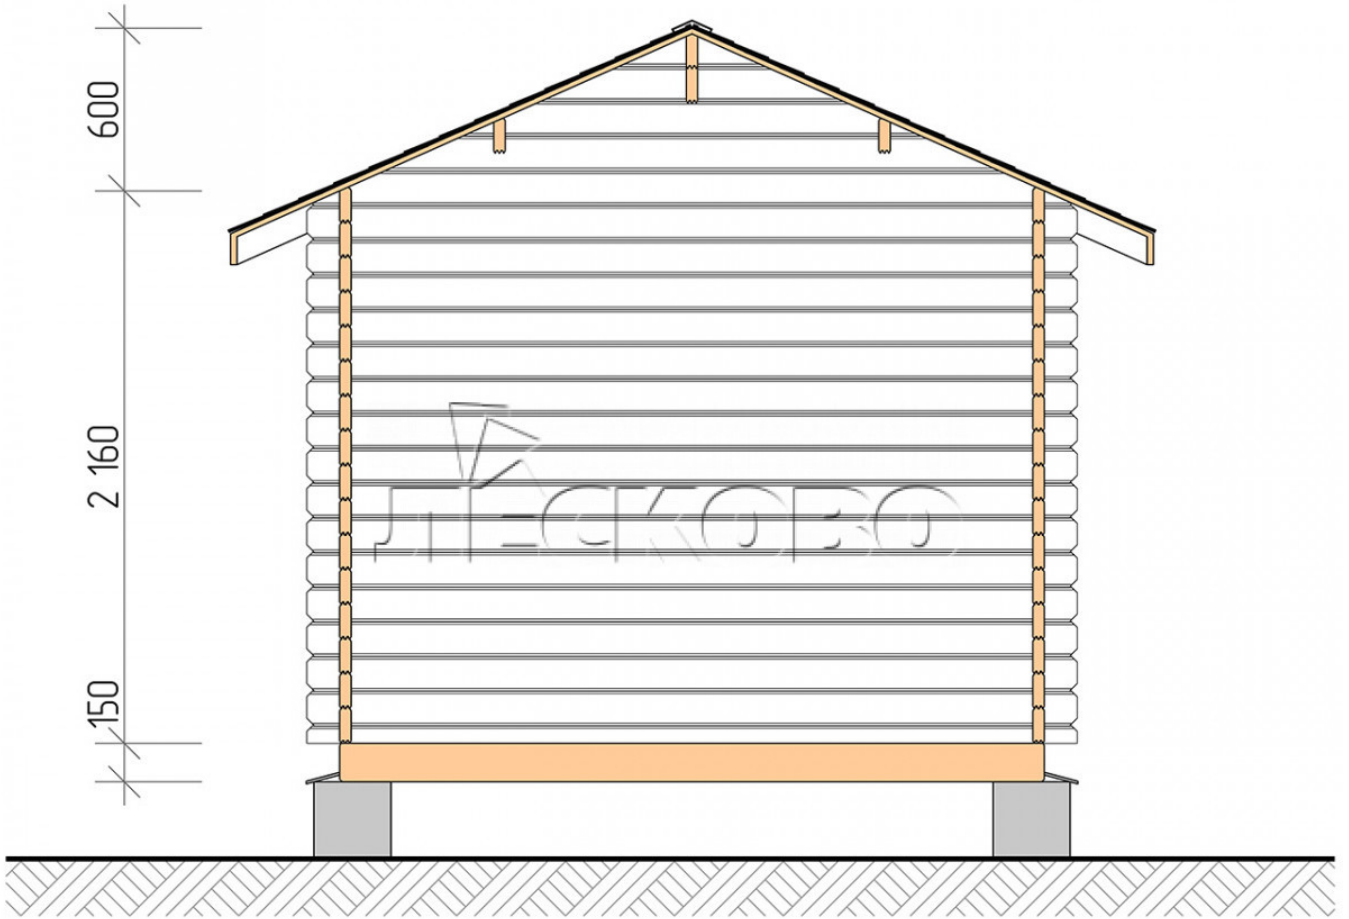

Log Cabin "DSN" series 3×4

Project Dimensions

3 × 4 / 10 m²

Full house set

2,147 €

Timber

45 mm

65 mm
+ 500 €

Project planning

3 000

4 000

Разрез

House Kit

- Wall kit: 44 × 145mm mini-chamber drying chamber with bowls for the project. The material of the tree is spruce, pine (GOST 8486). Humidity 12-14%. The height of the walls is 2.16 m;
- Logs, lower harness: board 45 × 145 mm chamber drying 10-12%;
- Floors: floorboard 35 mm, Chamber drying;
- Ceiling: imitation of a bar 20 × 135 mm, Chamber drying;
- Wooden windows, glass 4 mm, Single. Treatment with a colorless antiseptic. Hardware;

0.87×0.78 м.1 шт.

- Wooden doors;

0.84×1.885 м.

glass.1 шт.

7. Platbands: dry planed board 20 × 100 mm;

8. Roof: shingles.

9. Skirting board 35 mm.

+7 (4942) 499-770