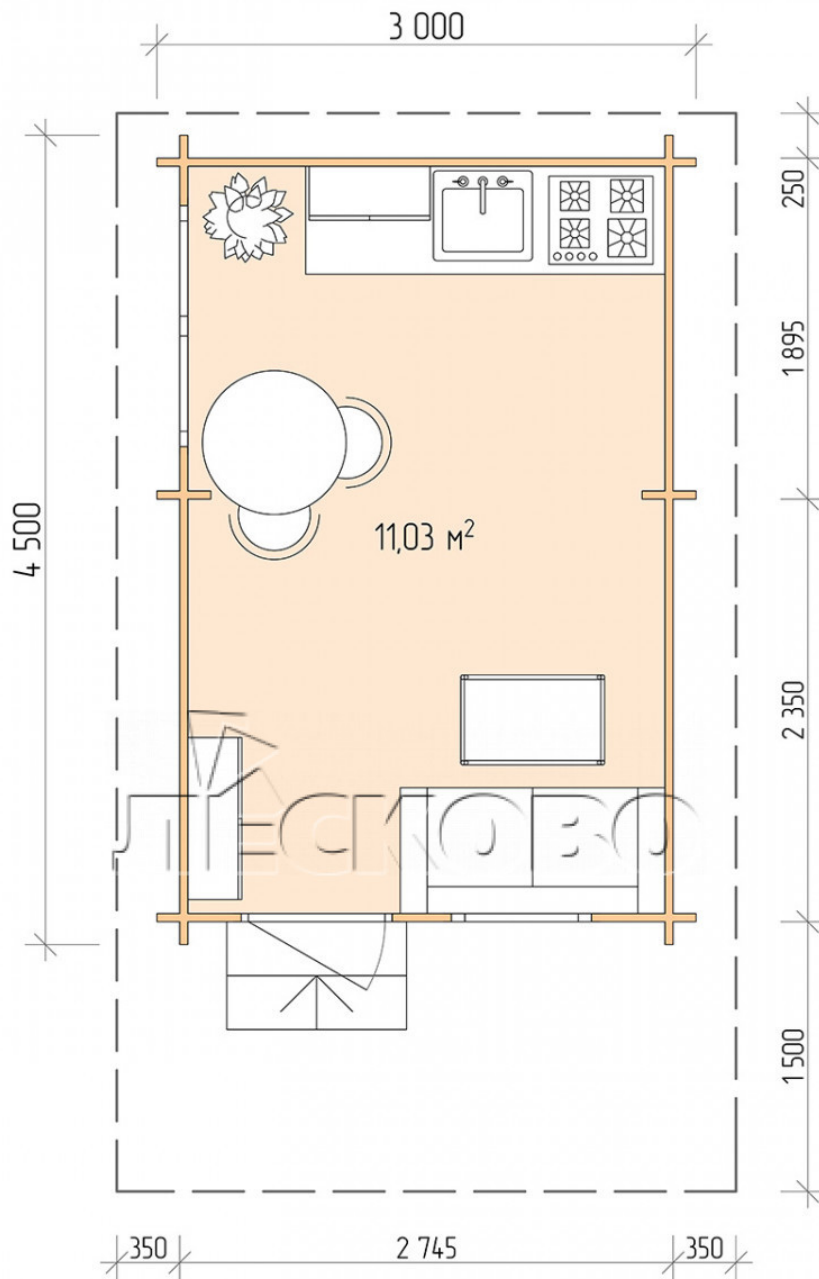

## Log Cabin "DSN" series 3×4.5

Project Dimensions

3 × 4.5 / 11.4 m<sup>2</sup>

Full house set

**2,504 €**

# Разрез

## House Kit

- Wall kit: 44 × 145mm mini-chamber drying chamber with bowls for the project. The material of the tree is spruce, pine (GOST 8486). Humidity 12-14%. The height of the walls is 2.16 m;
- Logs, lower harness: board 45 × 145 mm chamber drying 10-12%;
- Floors: floorboard 35 mm, Chamber drying;
- Ceiling: imitation of a bar 20 × 135 mm, Chamber drying;
- Wooden windows, glass 4 mm, Single. Treatment with a colorless antiseptic. Hardware;

0.87×0.78 м.1 шт.

1.34×0.91 м.1 шт.

- Wooden doors;

0.84×1.885 м.

glass.1 шт.

7. Platbands: dry planed board 20 × 100 mm;

8. Roof: shingles.

9. Skirting board 35 mm.