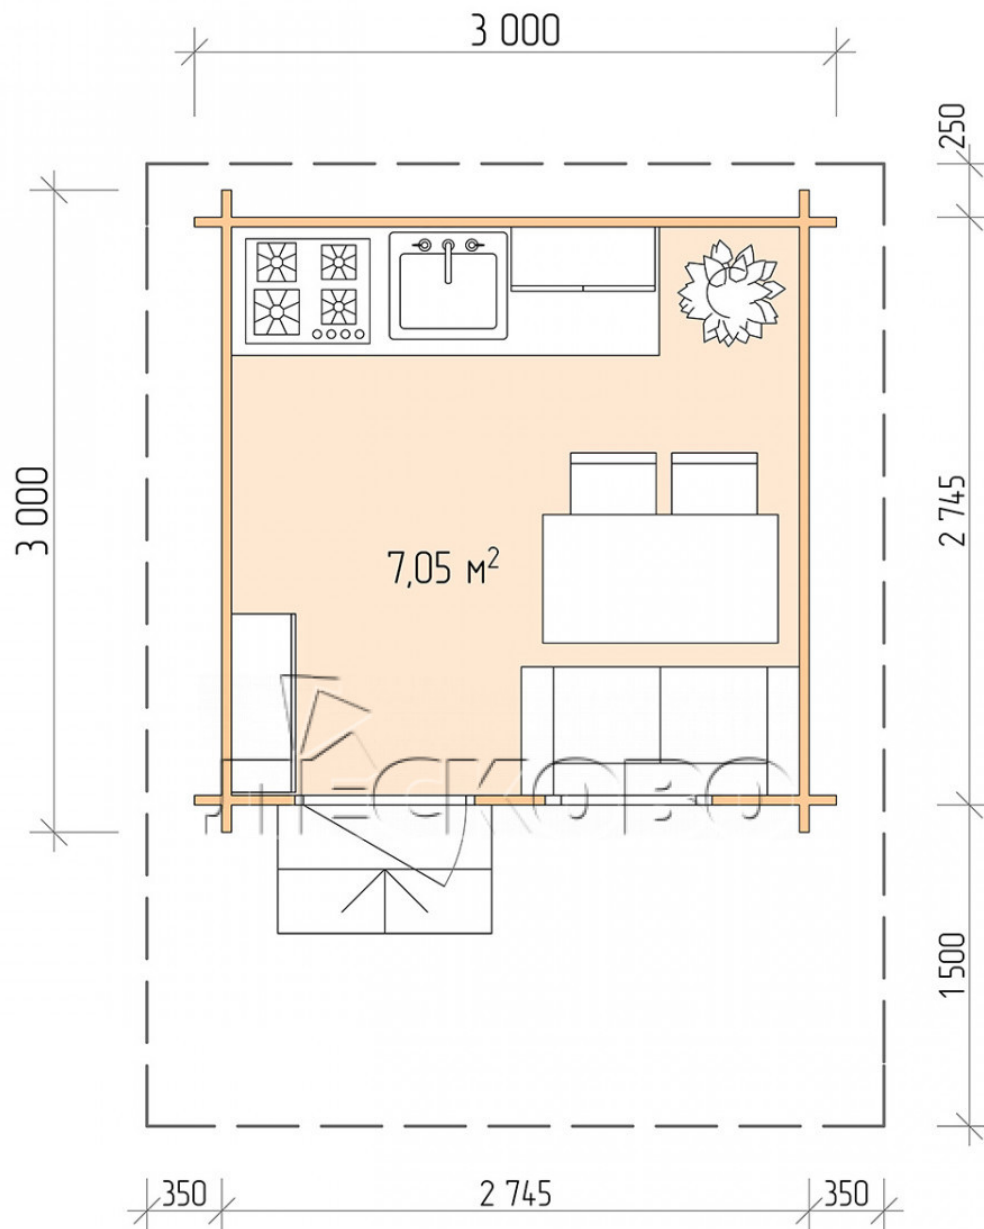

Log Cabin "DSN" series 3×3

Project Dimensions

3 × 3 / 7.3 m²

Full house set

1,819 €

Timber

45 mm

65 mm
+ 427 €

Project planning

3 000

7,05
M²

3 000

Разрез

House Kit

- Wall kit: 44 × 145mm mini-chamber drying chamber with bowls for the project. The material of the tree is spruce, pine (GOST 8486). Humidity 12-14%. The height of the walls is 2.16 m;
- Logs, lower harness: board 45 × 145 mm chamber drying 10-12%;
- Floors: floorboard 35 mm, Chamber drying;
- Ceiling: imitation of a bar 20 × 135 mm, Chamber drying;
- Wooden windows, glass 4 mm, Single. Treatment with a colorless antiseptic. Hardware;

0.87×0.78 м.1 шт.

- Wooden doors;

0.84×1.885 м.

glass.1 шт.

7. Platbands: dry planed board 20 × 100 mm;

8. Roof: shingles.

9. Skirting board 35 mm.

+7 (4942) 499-770