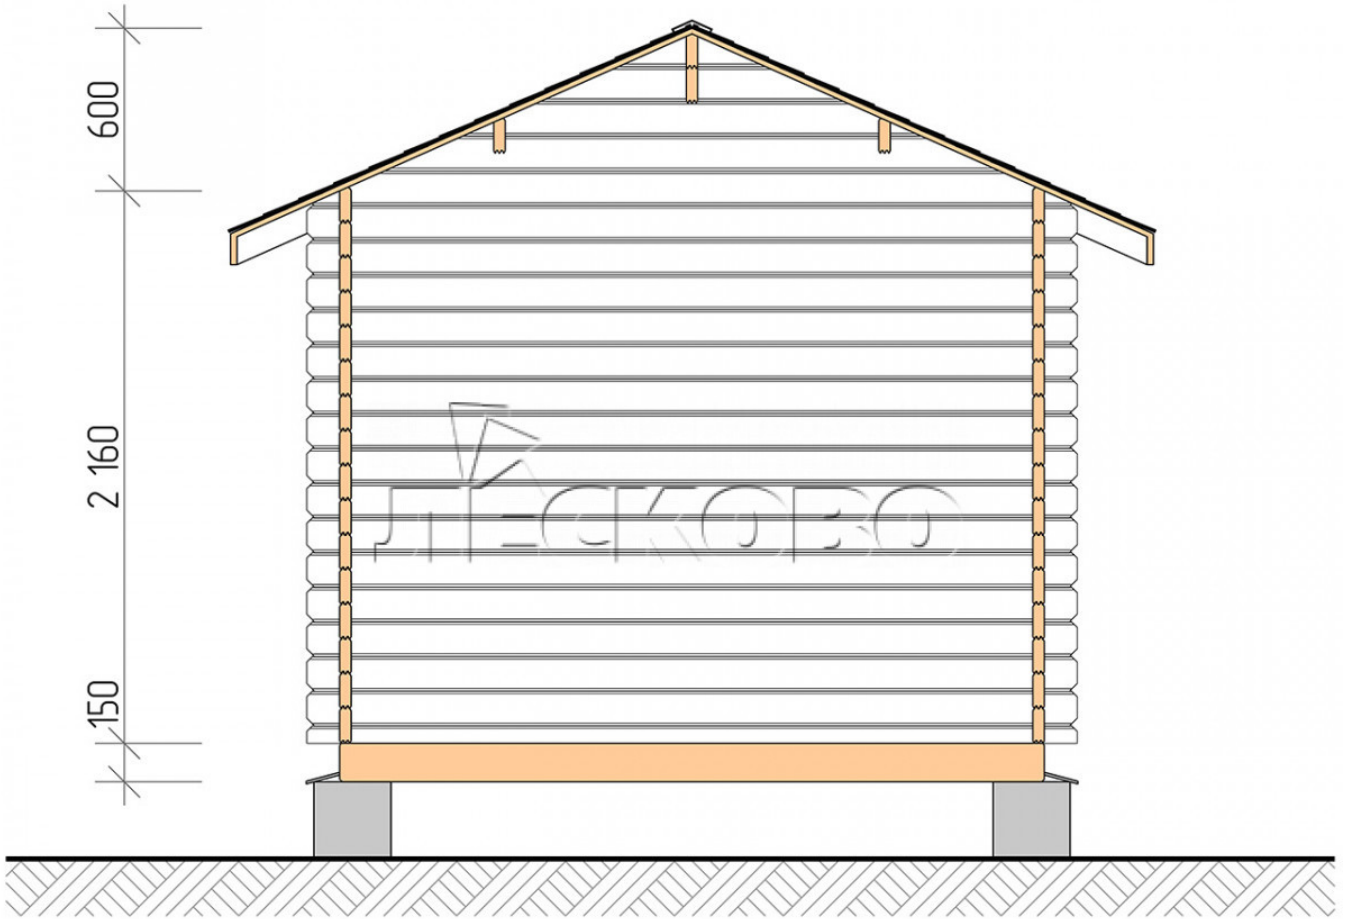

Log Cabin "DSN" series 3×3

Project Dimensions

3 × 3 / 7.3 m²

Full house set

1,819 €

Timber

45 mm

65 mm
+ 427 €

Project planning

3 000

7,05
M²

3 000

Разрез

House Kit

- Wall kit: 44 × 145mm mini-chamber drying chamber with bowls for the project. The material of the tree is spruce, pine (GOST 8486). Humidity 12-14%. The height of the walls is 2.16 m;
- Logs, lower harness: board 45 × 145 mm chamber drying 10-12%;
- Floors: floorboard 35 mm, Chamber drying;
- Ceiling: imitation of a bar 20 × 135 mm, Chamber drying;
- Wooden windows, glass 4 mm, Single. Treatment with a colorless antiseptic. Hardware;

0.87×0.78 м.1 шт.

- Wooden doors;

0.84×1.885 м.

glass.1 шт.

7. Platbands: dry planed board 20 × 100 mm;

8. Roof: shingles.

9. Skirting board 35 mm.

+7 (4942) 499-770