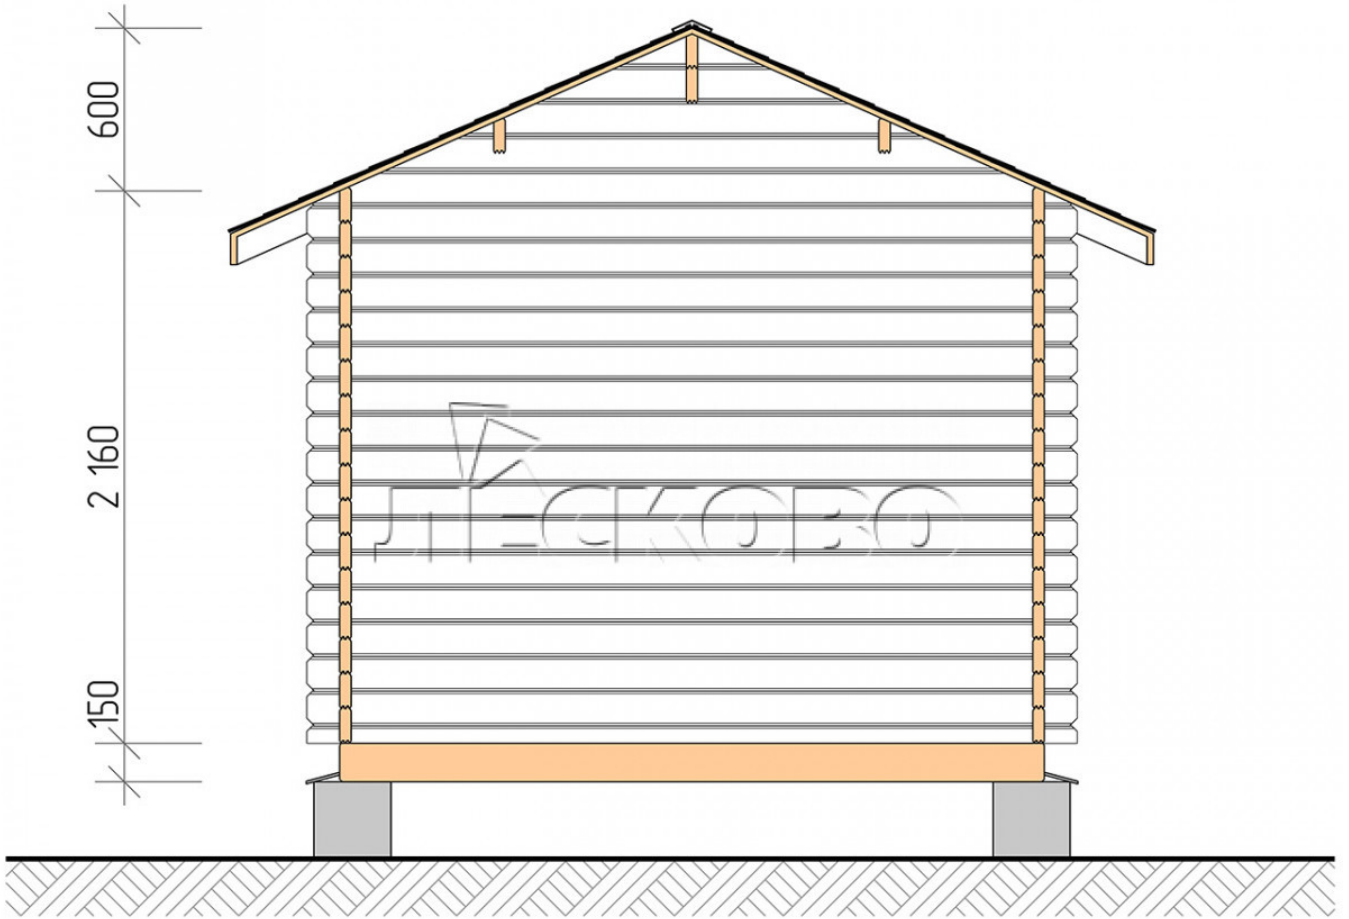

Log Cabin "DSN" series 3×3.5

Project Dimensions

3 × 3.5 / 8.7 m²

Full house set

2,038 €

Timber

45 mm

65 mm
+ 463 €

Project planning

3 000

3 500

Разрез

House Kit

- Wall kit: 44 × 145mm mini-chamber drying chamber with bowls for the project. The material of the tree is spruce, pine (GOST 8486). Humidity 12-14%. The height of the walls is 2.16 m;
- Logs, lower harness: board 45 × 145 mm chamber drying 10-12%;
- Floors: floorboard 35 mm, Chamber drying;
- Ceiling: imitation of a bar 20 × 135 mm, Chamber drying;
- Wooden windows, glass 4 mm, Single. Treatment with a colorless antiseptic. Hardware;

0.87×0.78 м.1 шт.

- Wooden doors;

0.84×1.885 м.

glass.1 шт.

7. Platbands: dry planed board 20 × 100 mm;

8. Roof: shingles.

9. Skirting board 35 mm.

+7 (4942) 499-770