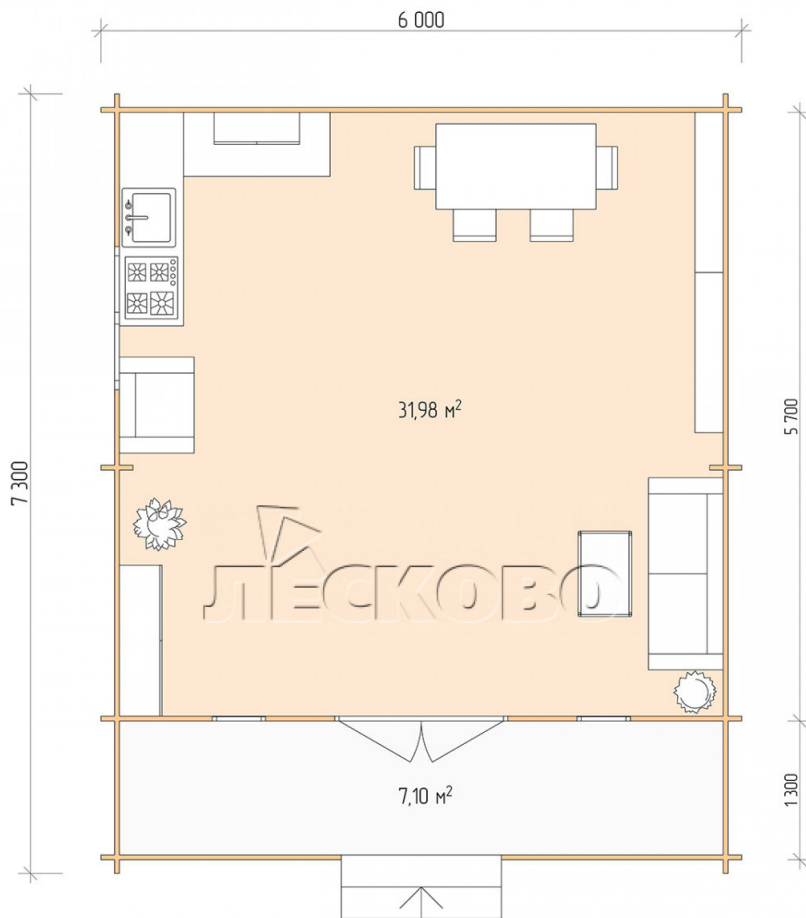

Log Cabin "DSK" series 6×6

Project Dimensions

6 × 6 / 40 m²

Цена

7,803 €

Timber

45 mm

65 mm
+ 1,661 €

Assembling a house kit

No assembly required

Assembly required
+ 1,951 €

Project planning

Разрез

House Kit

- Wall kit: 44 × 145mm mini-chamber drying chamber with bowls for the project. The material of the tree is spruce, pine (GOST 8486). Humidity 12-14%. The height of the walls is 2.16 m;
- Logs, lower harness: board 45 × 145 mm chamber drying 10-12%;
- Floors: floorboard 35 mm, Chamber drying;
- Ceiling: imitation of a bar 20 × 135 mm, Chamber drying;
- Wooden windows, glass 4 mm, Single. Treatment with a colorless antiseptic. Hardware;

1.34×0.91 м.1 шт.

0.42×1.885 м.2 шт.

- Wooden doors;

1.62×1.885 м.1 шт.

7. Platbands: dry planed board 20 × 100 mm;

8. Roof: shingles.

9. Skirting board 35 mm.

+7 (4942) 499-770