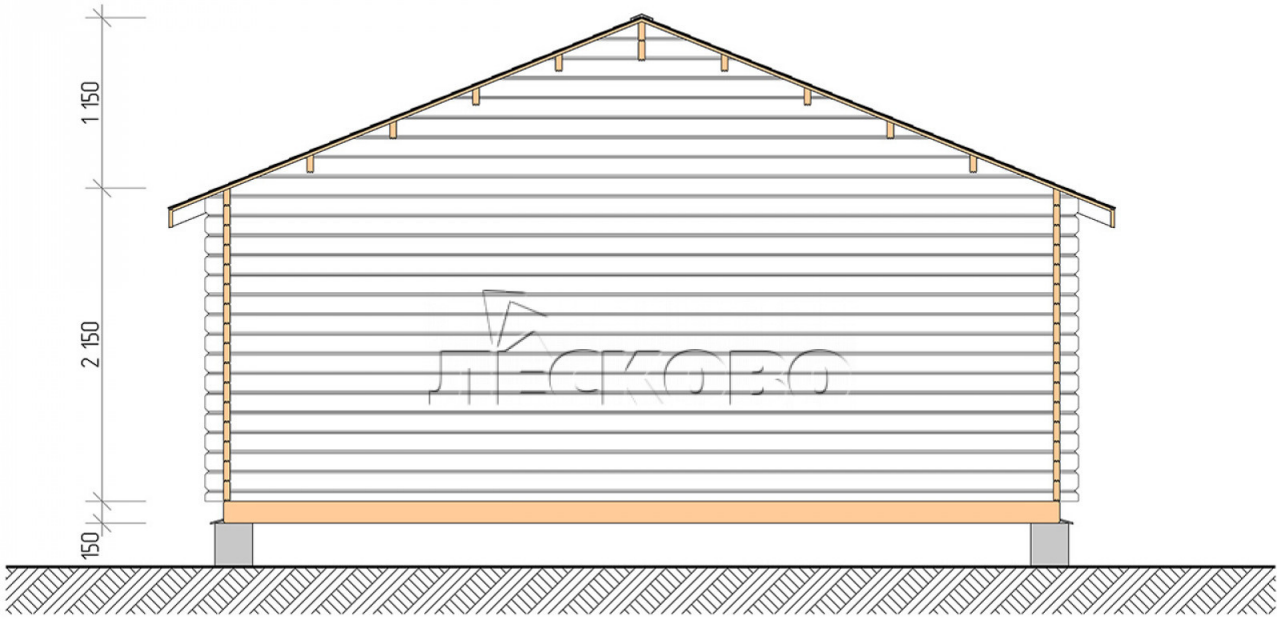

Log Cabin "DSK" series 6×6

Project Dimensions

6 × 6 / 40 m²

Цена

7,803 €

Timber

45 mm

65 mm
+ 1,661 €

Assembling a house kit

No assembly required

Assembly required
+ 1,951 €

Project planning

Разрез

House Kit

- Wall kit: 44 × 145mm mini-chamber drying chamber with bowls for the project. The material of the tree is spruce, pine (GOST 8486). Humidity 12-14%. The height of the walls is 2.16 m;
- Logs, lower harness: board 45 × 145 mm chamber drying 10-12%;
- Floors: floorboard 35 mm, Chamber drying;
- Ceiling: imitation of a bar 20 × 135 mm, Chamber drying;
- Wooden windows, glass 4 mm, Single. Treatment with a colorless antiseptic. Hardware;

1.34×0.91 м.1 шт.

0.42×1.885 м.2 шт.

- Wooden doors;

1.62×1.885 м.1 шт.

7. Platbands: dry planed board 20 × 100 mm;

8. Roof: shingles.

9. Skirting board 35 mm.

+7 (4942) 499-770