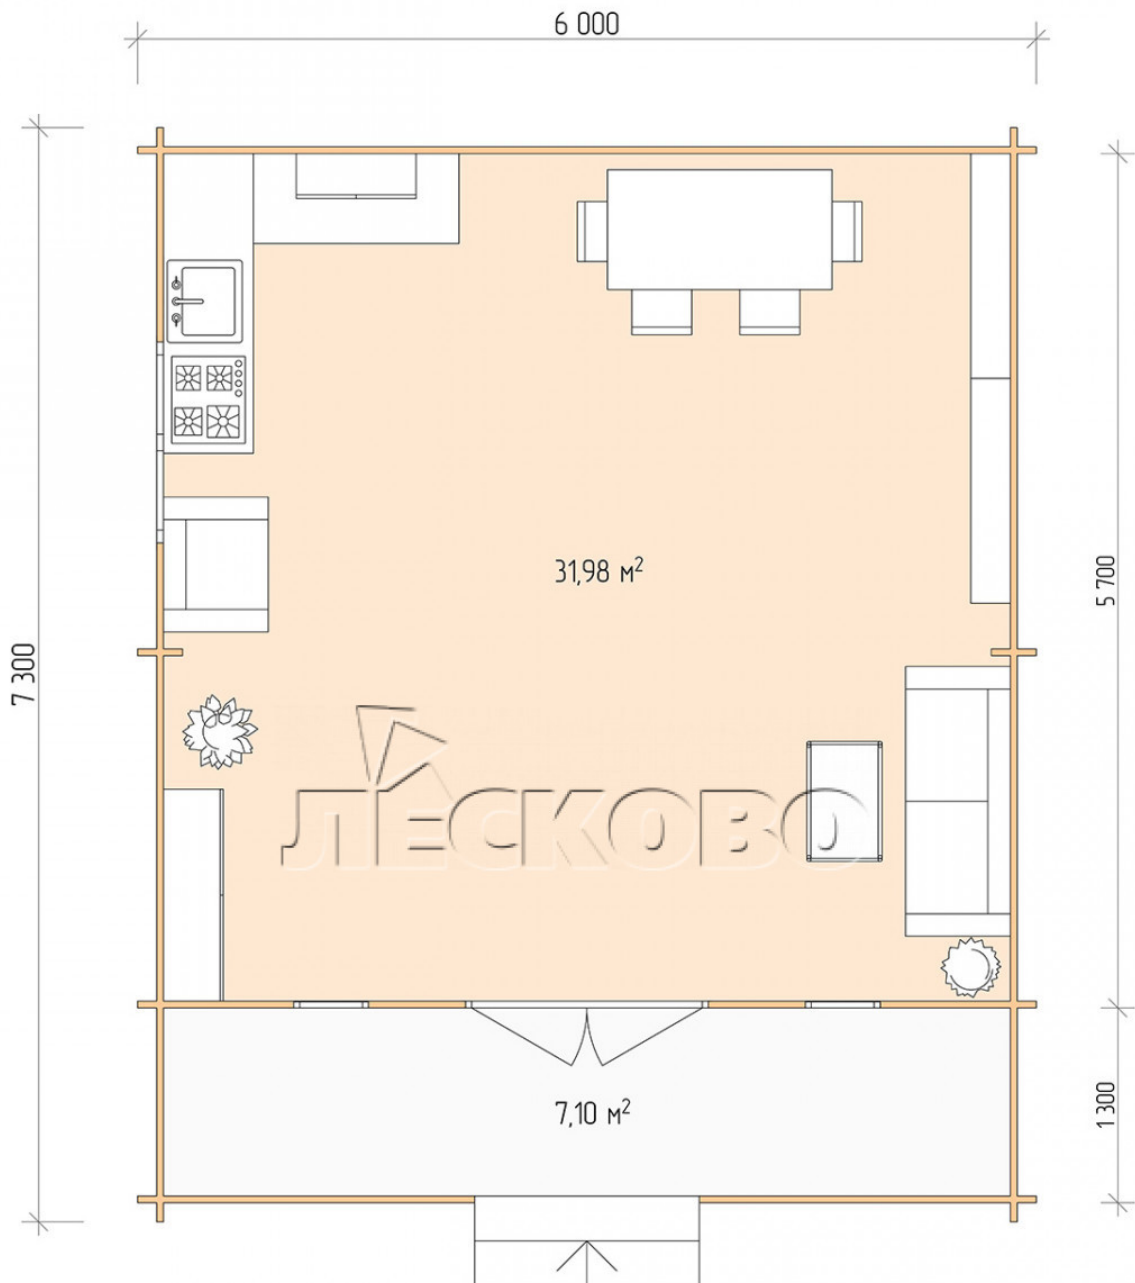

## Log Cabin "DSK" series 6×6

Project Dimensions

6 × 6 / 40 m<sup>2</sup>

Full house set

**5,408 €**

### Timber

45 mm

65 mm  
+ 1,157 €

## Project planning

Разрез

## House Kit

- Wall kit: 44 × 145mm mini-chamber drying chamber with bowls for the project. The material of the tree is spruce, pine (GOST 8486). Humidity 12-14%. The height of the walls is 2.16 m;
- Logs, lower harness: board 45 × 145 mm chamber drying 10-12%;
- Floors: floorboard 35 mm, Chamber drying;
- Ceiling: imitation of a bar 20 × 135 mm, Chamber drying;
- Wooden windows, glass 4 mm, Single. Treatment with a colorless antiseptic. Hardware;