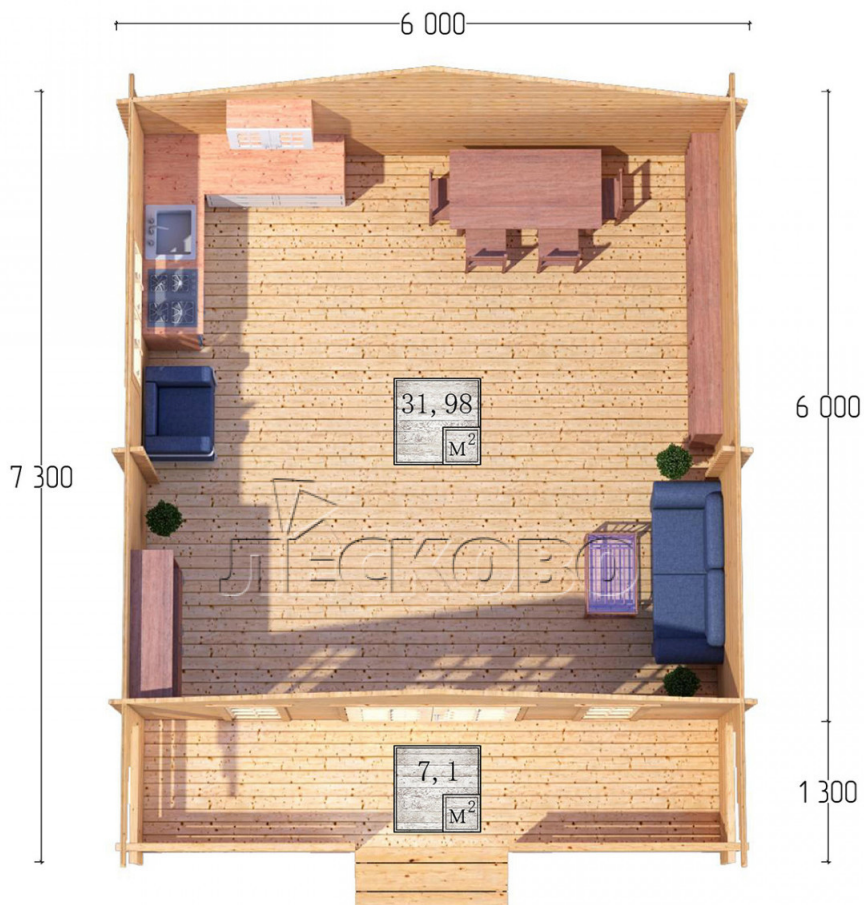

Project planning