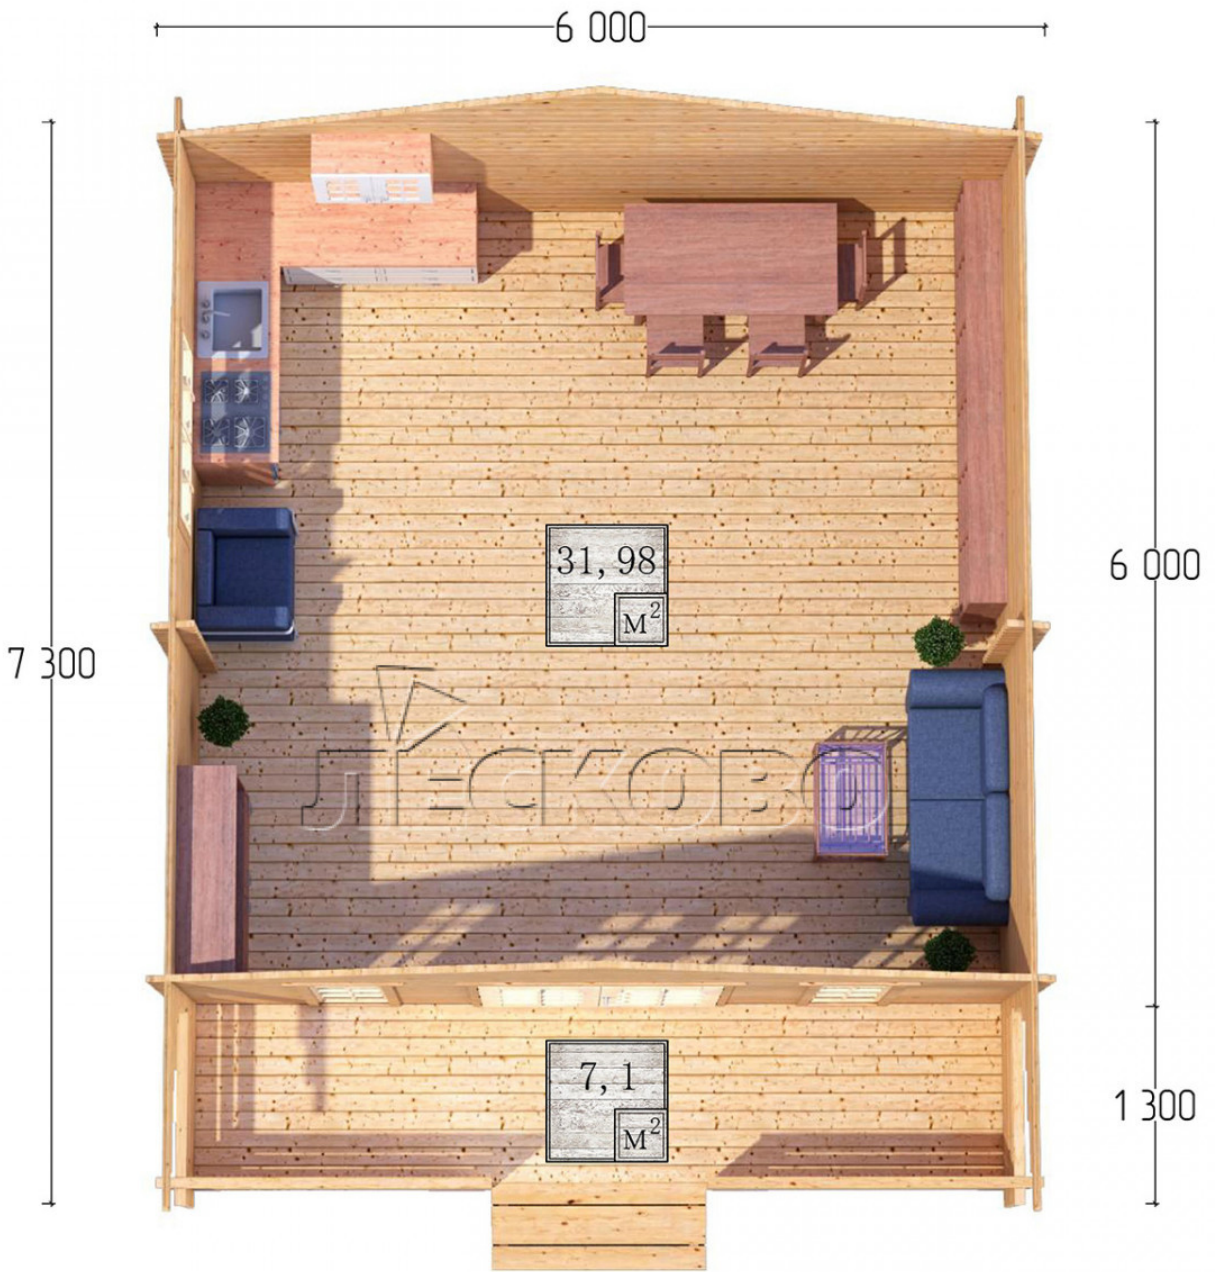

## Log Cabin "DSK" series 6×6

Project Dimensions

6 × 6 / 40 m<sup>2</sup>

Full house set

**5,408 €**

### Timber

45 mm

65 mm  
+ 1,157 €

## Project planning

Разрез

## House Kit

- Wall kit: 44 × 145mm mini-chamber drying chamber with bowls for the project. The material of the tree is spruce, pine (GOST 8486). Humidity 12-14%. The height of the walls is 2.16 m;
- Logs, lower harness: board 45 × 145 mm chamber drying 10-12%;
- Floors: floorboard 35 mm, Chamber drying;
- Ceiling: imitation of a bar 20 × 135 mm, Chamber drying;
- Wooden windows, glass 4 mm, Single. Treatment with a colorless antiseptic. Hardware;