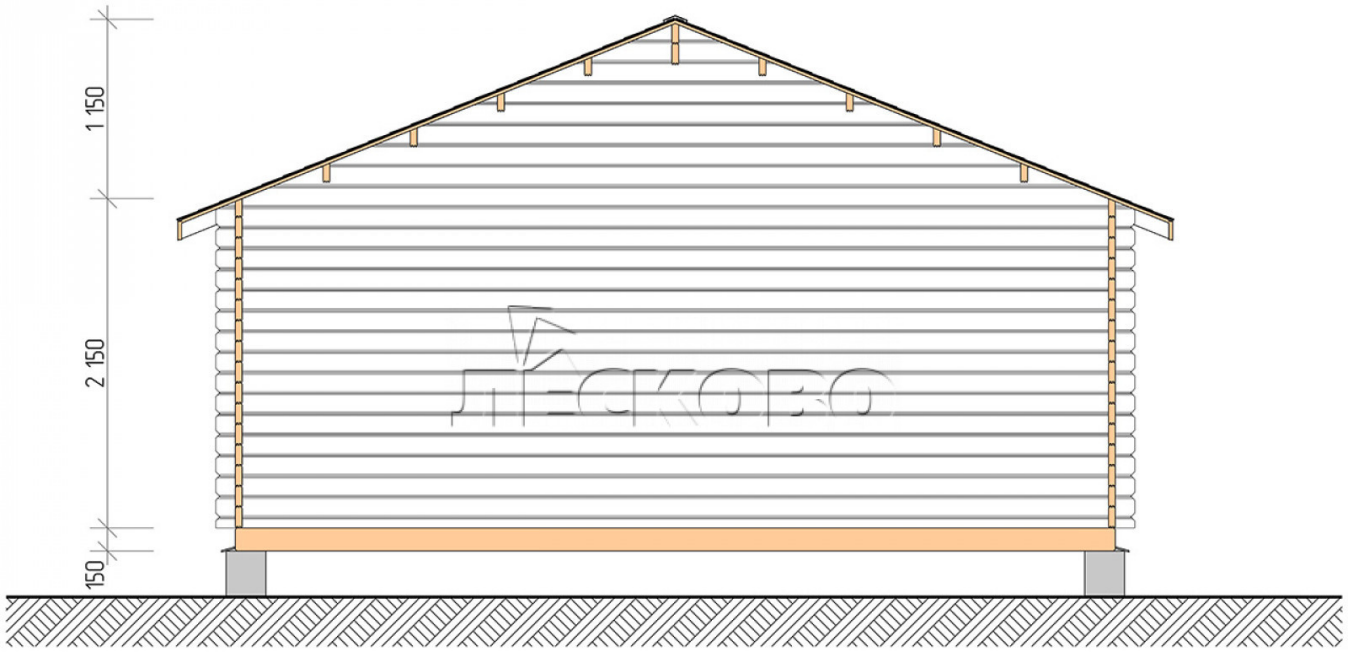

## Log Cabin "DSK" series 6×6

Project Dimensions

6 × 6 / 40 m<sup>2</sup>

Full house set

**5,408 €**

### Timber

45 mm

65 mm  
+ 1,157 €

## House Kit

- Wall kit: 44 × 145mm mini-chamber drying chamber with bowls for the project. The material of the tree is spruce, pine (GOST 8486). Humidity 12-14%. The height of the walls is 2.16 m;
- Logs, lower harness: board 45 × 145 mm chamber drying 10-12%;
- Floors: floorboard 35 mm, Chamber drying;
- Ceiling: imitation of a bar 20 × 135 mm, Chamber drying;
- Wooden windows, glass 4 mm, Single. Treatment with a colorless antiseptic. Hardware;