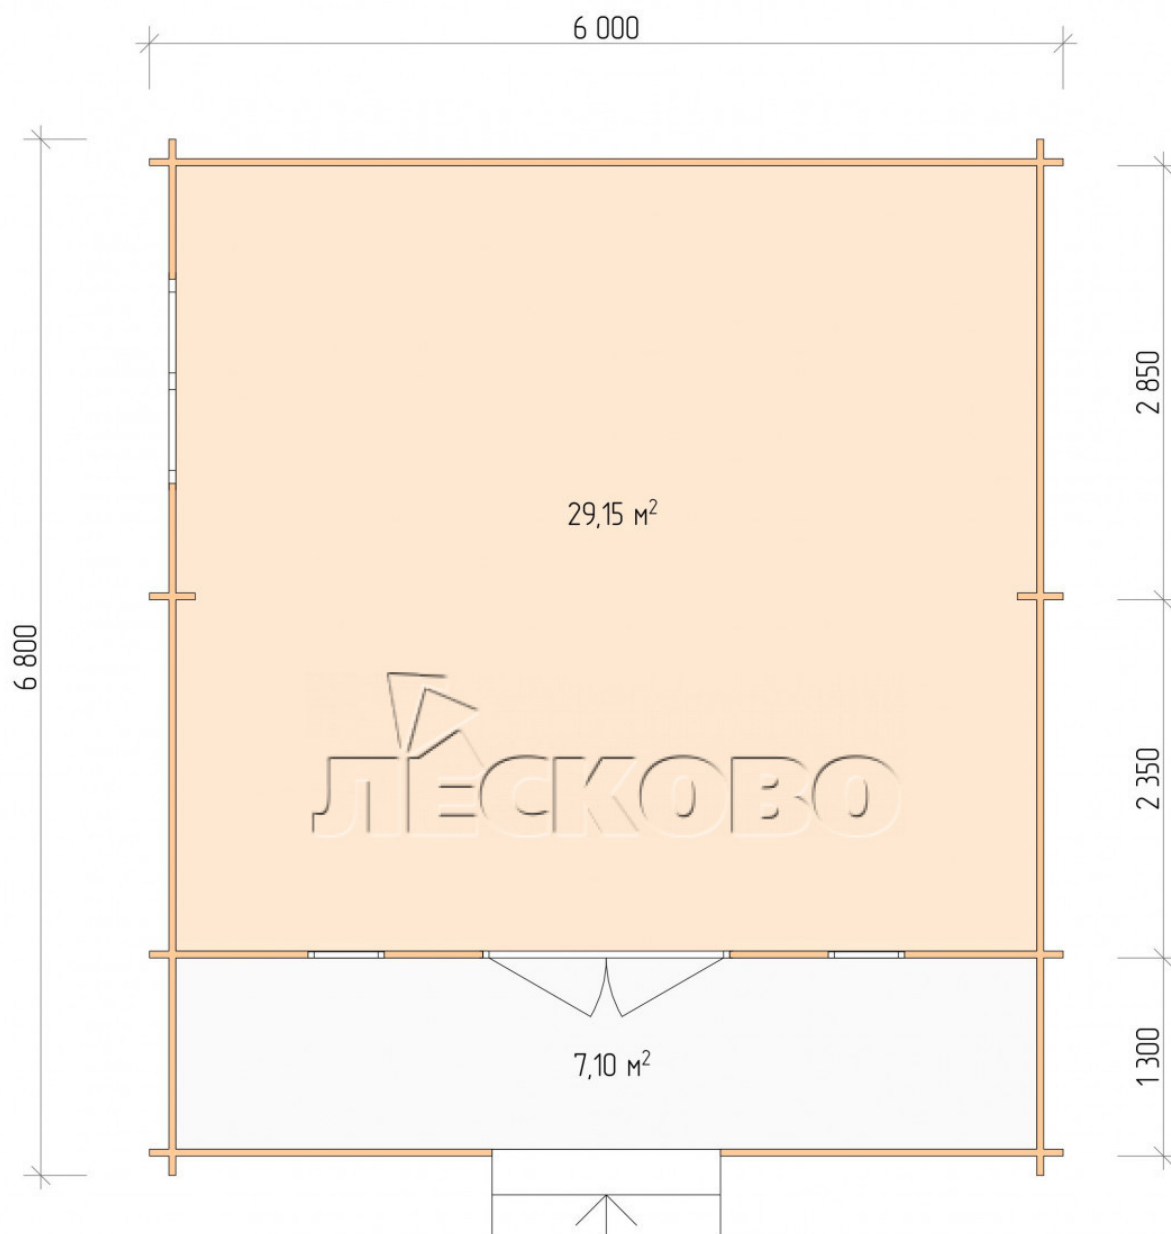

## Log Cabin "DSK" series 6×5.5

Project Dimensions

6 × 5.5 / 37.1 m<sup>2</sup>

Full house set

**5,298 €**

## Project planning

6 000

5 500

Разрез

## House Kit

- Wall kit: 44 × 145mm mini-chamber drying chamber with bowls for the project. The material of the tree is spruce, pine (GOST 8486). Humidity 12-14%. The height of the walls is 2.16 m;
- Logs, lower harness: board 45 × 145 mm chamber drying 10-12%;
- Floors: floorboard 35 mm, Chamber drying;
- Ceiling: imitation of a bar 20 × 135 mm, Chamber drying;
- Wooden windows, glass 4 mm, Single. Treatment with a colorless antiseptic. Hardware;

0.42×1.885 м.2 шт.

1.34×0.91 м.1 шт.

- Wooden doors;

1.62×1.885 м.1 шт.

7. Platbands: dry planed board 20 × 100 mm;

8. Roof: shingles.

9. Skirting board 35 mm.

+7 (4942) 499-770