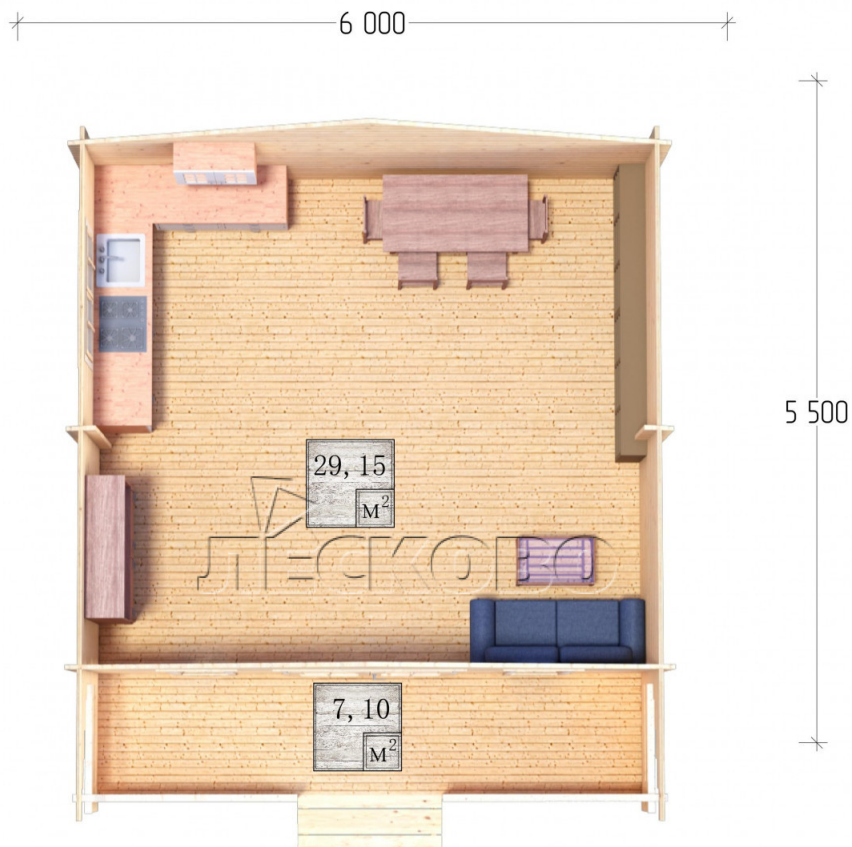

Log Cabin "DSK" series 6×5.5

Project Dimensions

6 × 5.5 / 37.1 m²

Цена

7,131 €

Timber

45 mm

65 mm
+ 1,462 €

Assembling a house kit

No assembly required

Assembly required
+ 1,783 €

Project planning

Разрез

House Kit

- Wall kit: 44 × 145mm mini-chamber drying chamber with bowls for the project. The material of the tree is spruce, pine (GOST 8486). Humidity 12-14%. The height of the walls is 2.16 m;
- Logs, lower harness: board 45 × 145 mm chamber drying 10-12%;
- Floors: floorboard 35 mm, Chamber drying;
- Ceiling: imitation of a bar 20 × 135 mm, Chamber drying;
- Wooden windows, glass 4 mm, Single. Treatment with a colorless antiseptic. Hardware;

1.34×0.91 м.1 шт.

0.42×1.885 м.2 шт.

- Wooden doors;

1.62×1.885 м.1 шт.

7. Platbands: dry planed board 20 × 100 mm;

8. Roof: shingles.

9. Skirting board 35 mm.

+7 (4942) 499-770