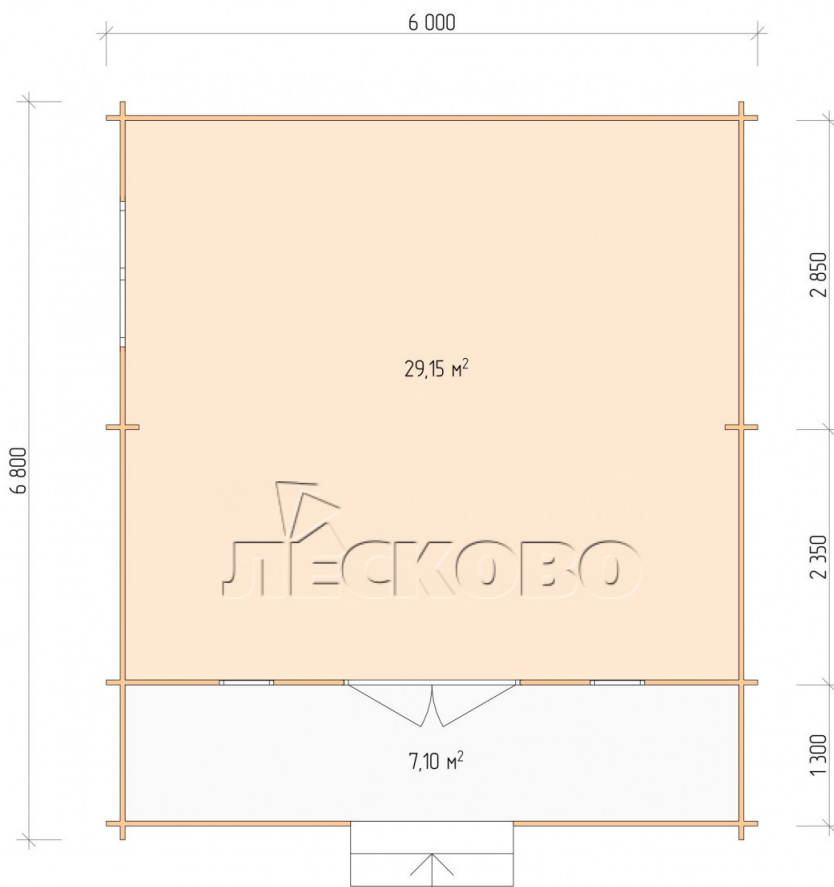

Log Cabin "DSK" series 6×5.5

Project Dimensions

6 × 5.5 / 37.1 m²

Цена

7,131 €

Timber

45 mm

65 mm
+ 1,462 €

Assembling a house kit

No assembly required

Assembly required
+ 1,783 €

Project planning

Разрез

House Kit

- Wall kit: 44 × 145mm mini-chamber drying chamber with bowls for the project. The material of the tree is spruce, pine (GOST 8486). Humidity 12-14%. The height of the walls is 2.16 m;
- Logs, lower harness: board 45 × 145 mm chamber drying 10-12%;
- Floors: floorboard 35 mm, Chamber drying;
- Ceiling: imitation of a bar 20 × 135 mm, Chamber drying;
- Wooden windows, glass 4 mm, Single. Treatment with a colorless antiseptic. Hardware;

1.34×0.91 м.1 шт.

0.42×1.885 м.2 шт.

- Wooden doors;

1.62×1.885 м.1 шт.

7. Platbands: dry planed board 20 × 100 mm;

8. Roof: shingles.

9. Skirting board 35 mm.

+7 (4942) 499-770