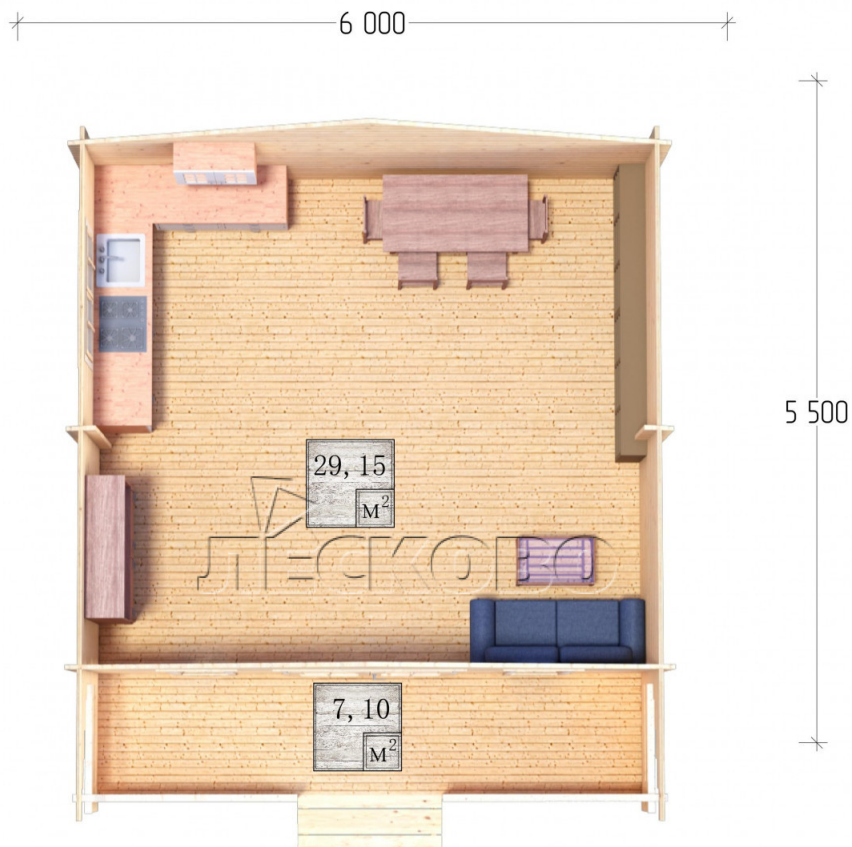

Project planning