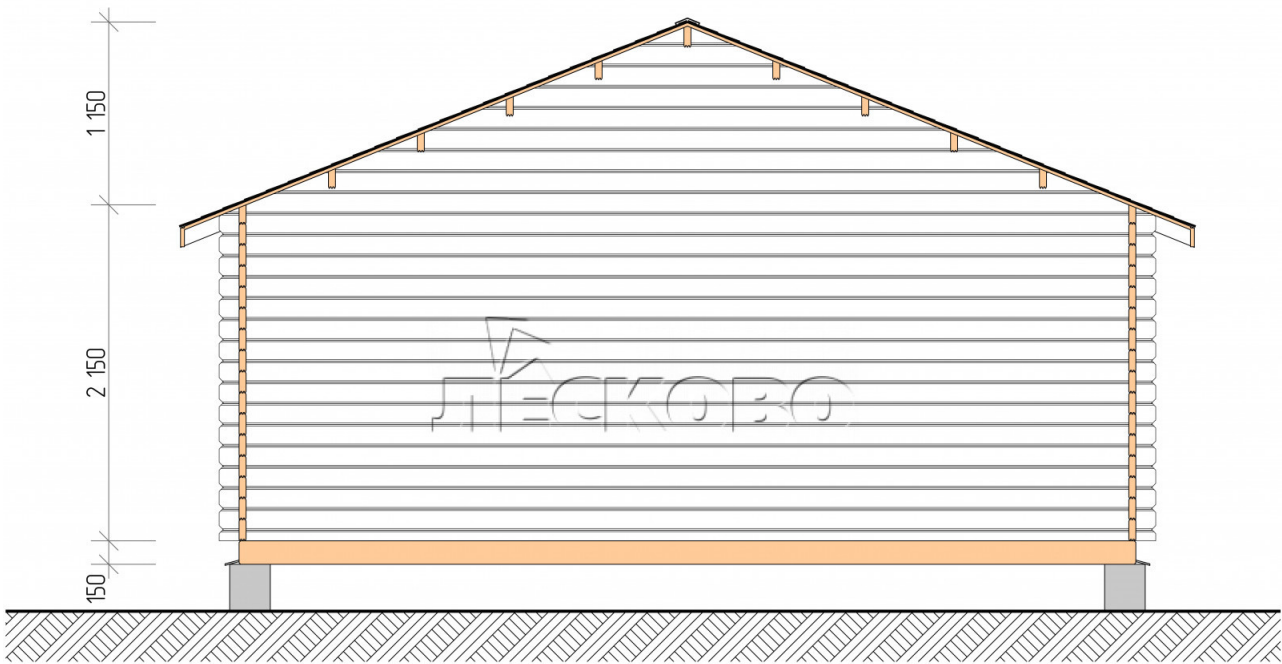

Log Cabin "DSK" series 6×5.5

Project Dimensions

6 × 5.5 / 37.1 m²

Цена

7,131 €

Timber

45 mm

65 mm
+ 1,462 €

Assembling a house kit

No assembly required

Assembly required
+ 1,783 €

Project planning

Разрез

House Kit

- Wall kit: 44 × 145mm mini-chamber drying chamber with bowls for the project. The material of the tree is spruce, pine (GOST 8486). Humidity 12-14%. The height of the walls is 2.16 m;
- Logs, lower harness: board 45 × 145 mm chamber drying 10-12%;
- Floors: floorboard 35 mm, Chamber drying;
- Ceiling: imitation of a bar 20 × 135 mm, Chamber drying;
- Wooden windows, glass 4 mm, Single. Treatment with a colorless antiseptic. Hardware;

1.34×0.91 м.1 шт.

0.42×1.885 м.2 шт.

- Wooden doors;

1.62×1.885 м.1 шт.

7. Platbands: dry planed board 20 × 100 mm;

8. Roof: shingles.

9. Skirting board 35 mm.

+7 (4942) 499-770