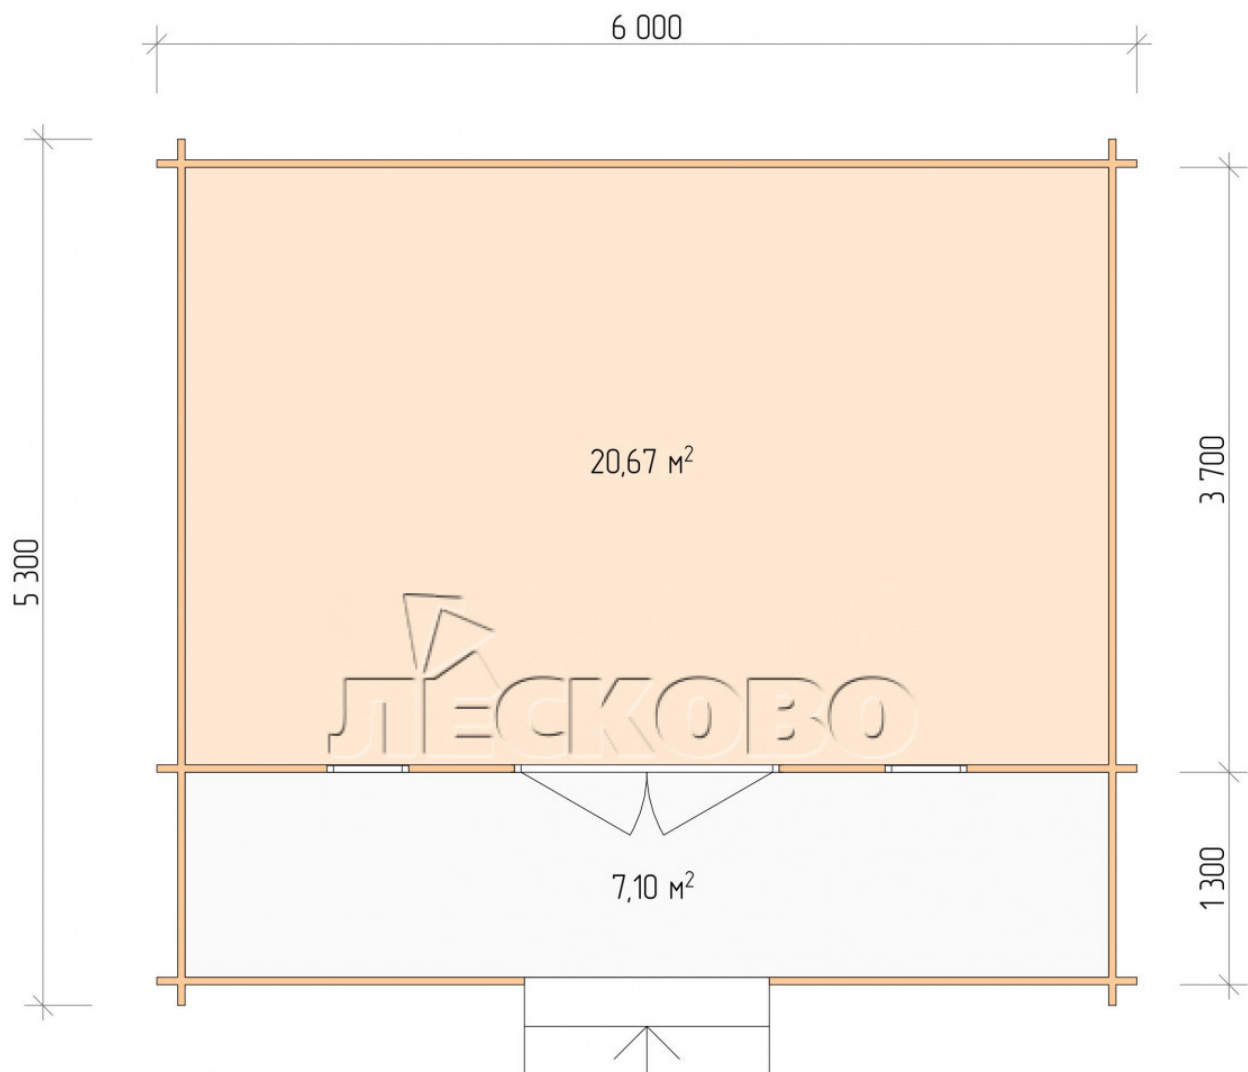

Log Cabin "DSK" series 6×4

Project Dimensions

6 × 4 / 28.5 m²

Full house set

4,197 €

Timber

45 mm

65 mm
+ 880 €

Project planning

6 000

Разрез

House Kit

- Wall kit: 44 × 145mm mini-chamber drying chamber with bowls for the project. The material of the tree is spruce, pine (GOST 8486). Humidity 12-14%. The height of the walls is 2.16 m;
- Logs, lower harness: board 45 × 145 mm chamber drying 10-12%;
- Floors: floorboard 35 mm, Chamber drying;
- Ceiling: imitation of a bar 20 × 135 mm, Chamber drying;
- Wooden windows, glass 4 mm, Single. Treatment with a colorless antiseptic. Hardware;

0.42×1.885 м.2 шт.

- Wooden doors;

1.62×1.885 м.1 шт.

7. Platbands: dry planed board 20 × 100 mm;

8. Roof: shingles.

9. Skirting board 35 mm.

+7 (4942) 499-770

156014, г. Кострома, ул. Базовая, д. 8