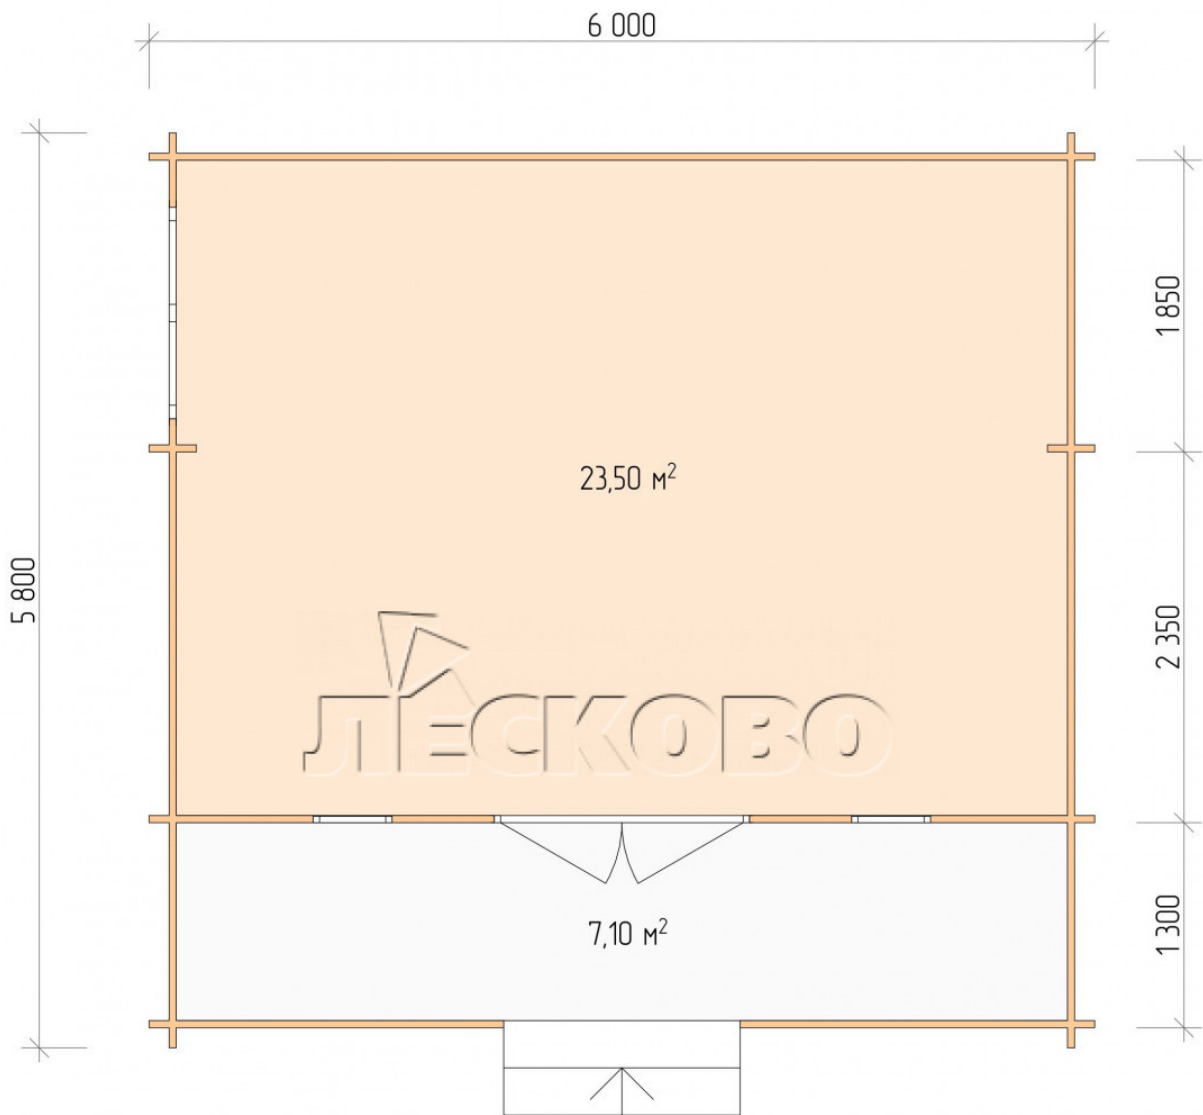

## Log Cabin "DSK" series 6×4.5

Project Dimensions

6 × 4.5 / 31.4 m<sup>2</sup>

Full house set

**4,714 €**

## House Kit

- Wall kit: 44 × 145mm mini-chamber drying chamber with bowls for the project. The material of the tree is spruce, pine (GOST 8486). Humidity 12-14%. The height of the walls is 2.16 m;
- Logs, lower harness: board 45 × 145 mm chamber drying 10-12%;
- Floors: floorboard 35 mm, Chamber drying;
- Ceiling: imitation of a bar 20 × 135 mm, Chamber drying;
- Wooden windows, glass 4 mm, Single. Treatment with a colorless antiseptic. Hardware;

0.42×1.885 м.2 шт.

1.34×0.91 м.1 шт.

- Wooden doors;

1.62×1.885 м.1 шт.

7. Platbands: dry planed board 20 × 100 mm;

8. Roof: shingles.

9. Skirting board 35 mm.

+7 (4942) 499-770