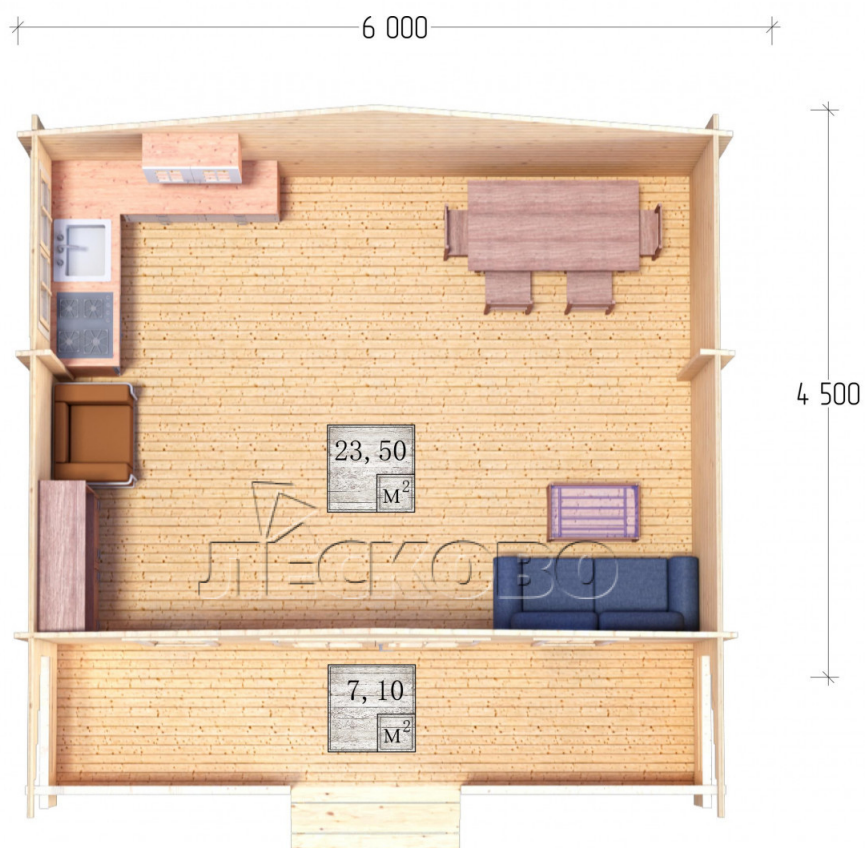

Project planning