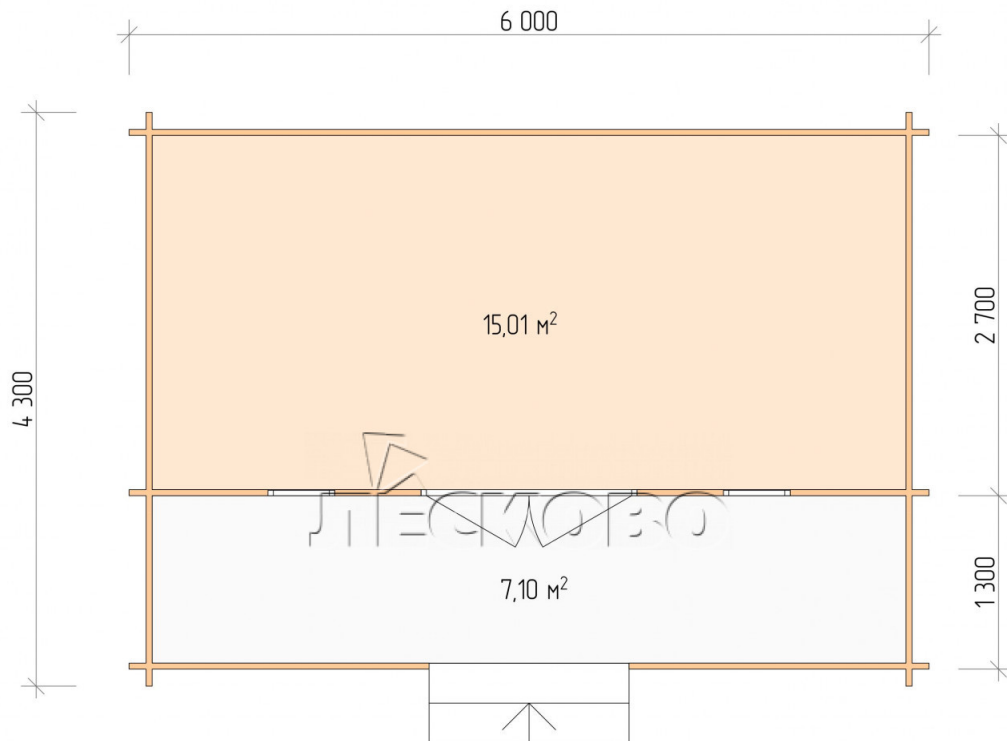

Log Cabin "DSK" series 6×3

Project Dimensions

6 × 3 / 22.8 m²

Цена

4,942 €

Timber

45 mm

65 mm
+ 1,021 €

Assembling a house kit

No assembly required

Assembly required
+ 1,235 €

Project planning

Разрез

House Kit

- Wall kit: 44 × 145mm mini-chamber drying chamber with bowls for the project. The material of the tree is spruce, pine (GOST 8486). Humidity 12-14%. The height of the walls is 2.16 m;
- Logs, lower harness: board 45 × 145 mm chamber drying 10-12%;
- Floors: floorboard 35 mm, Chamber drying;
- Ceiling: imitation of a bar 20 × 135 mm, Chamber drying;
- Wooden windows, glass 4 mm, Single. Treatment with a colorless antiseptic. Hardware;

0.42×1.885 м.2 шт.

- Wooden doors;

1.62×1.885 м.1 шт.

7. Platbands: dry planed board 20 × 100 mm;

8. Roof: shingles.

9. Skirting board 35 mm.

+7 (4942) 499-770

156014, г. Кострома, ул. Базовая, д. 8