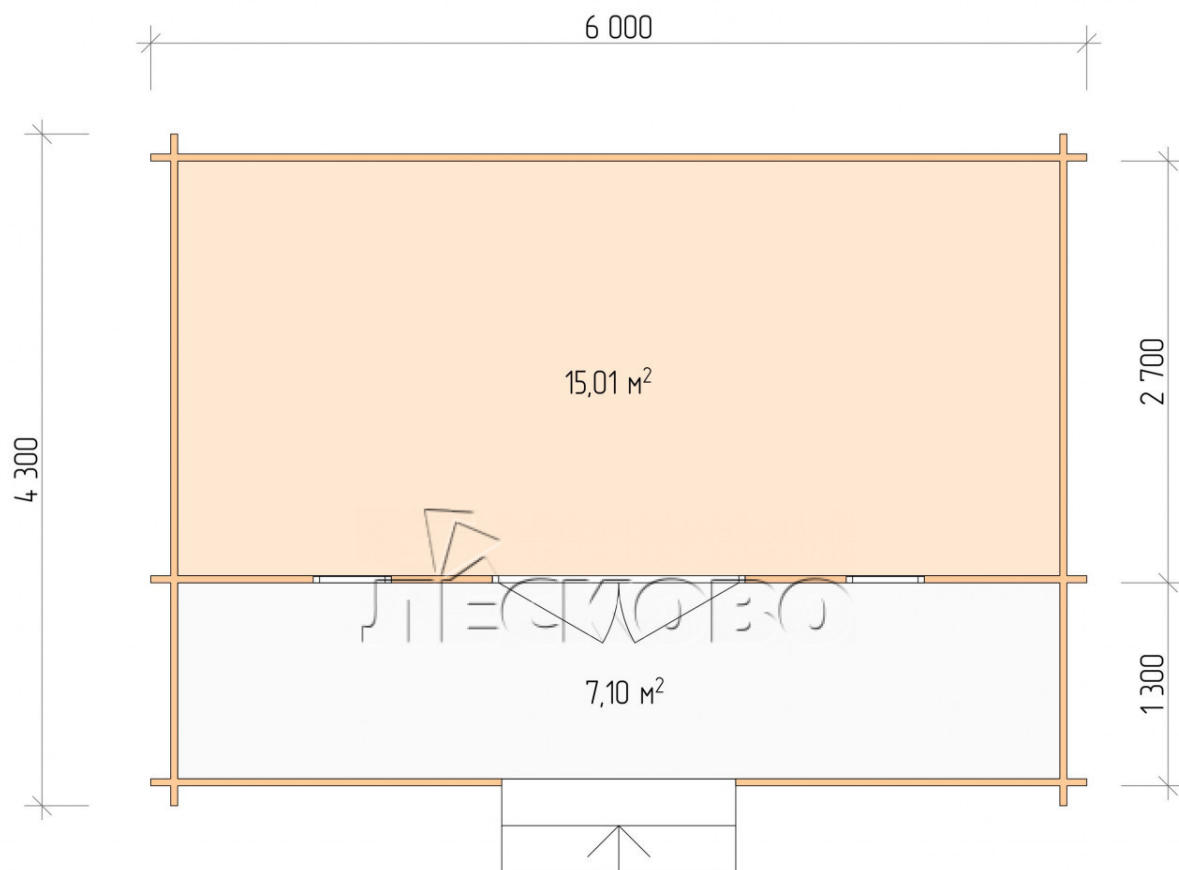

Log Cabin "DSK" series 6×3

Project Dimensions

6 × 3 / 22.8 m²

Full house set

3,659 €

Timber

45 MM

65 MM
+ 764 €

Project planning

6 000

3 000

15, 01
M²

7, 10
M²

Разрез

House Kit

- Wall kit: 44 × 145mm mini-chamber drying chamber with bowls for the project. The material of the tree is spruce, pine (GOST 8486). Humidity 12-14%. The height of the walls is 2.16 m;
- Logs, lower harness: board 45 × 145 mm chamber drying 10-12%;
- Floors: floorboard 35 mm, Chamber drying;
- Ceiling: imitation of a bar 20 × 135 mm, Chamber drying;
- Wooden windows, glass 4 mm, Single. Treatment with a colorless antiseptic. Hardware;

0.42×1.885 м.2 шт.

- Wooden doors;

1.62×1.885 м.1 шт.

7. Platbands: dry planed board 20 × 100 mm;

8. Roof: shingles.

9. Skirting board 35 mm.

+7 (4942) 499-770

156014, г. Кострома, ул. Базовая, д. 8