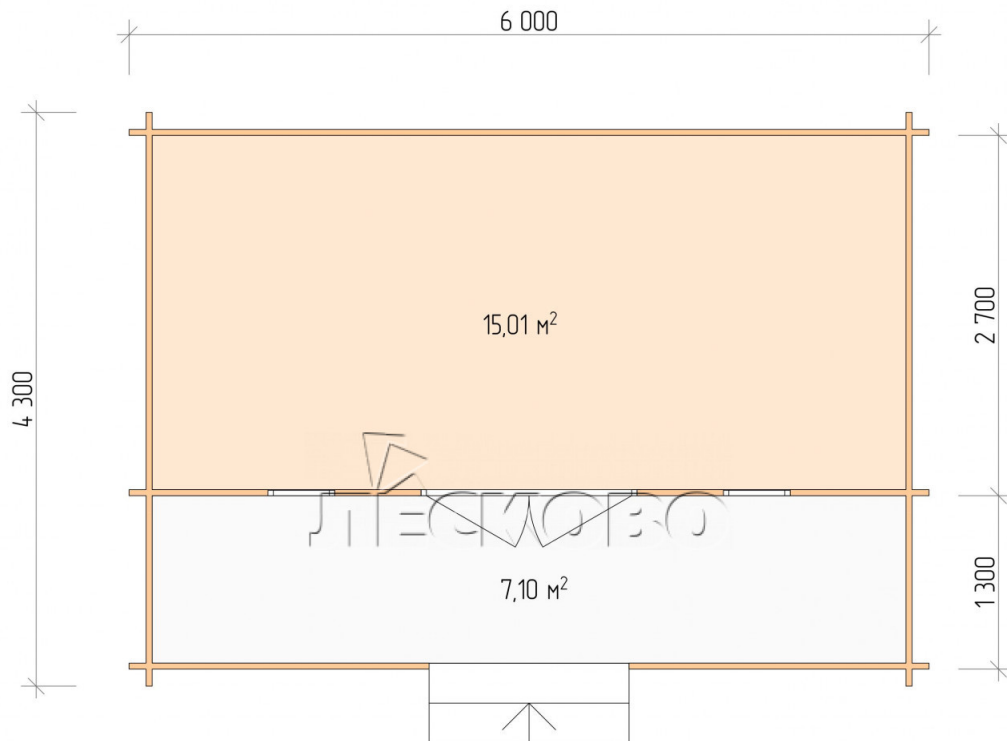

Log Cabin "DSK" series 6×3

Project Dimensions

6 × 3 / 22.8 m²

Цена

4,976 €

Timber

45 mm

65 mm
+ 1,029 €

Assembling a house kit

No assembly required

Assembly required
+ 1,244 €

Project planning

Разрез

House Kit

- Wall kit: 44 × 145mm mini-chamber drying chamber with bowls for the project. The material of the tree is spruce, pine (GOST 8486). Humidity 12-14%. The height of the walls is 2.16 m;
- Logs, lower harness: board 45 × 145 mm chamber drying 10-12%;
- Floors: floorboard 35 mm, Chamber drying;
- Ceiling: imitation of a bar 20 × 135 mm, Chamber drying;
- Wooden windows, glass 4 mm, Single. Treatment with a colorless antiseptic. Hardware;

0.42×1.885 м.2 шт.

- Wooden doors;

1.62×1.885 м.1 шт.

7. Platbands: dry planed board 20 × 100 mm;

8. Roof: shingles.

9. Skirting board 35 mm.

+7 (4942) 499-770

156014, г. Кострома, ул. Базовая, д. 8