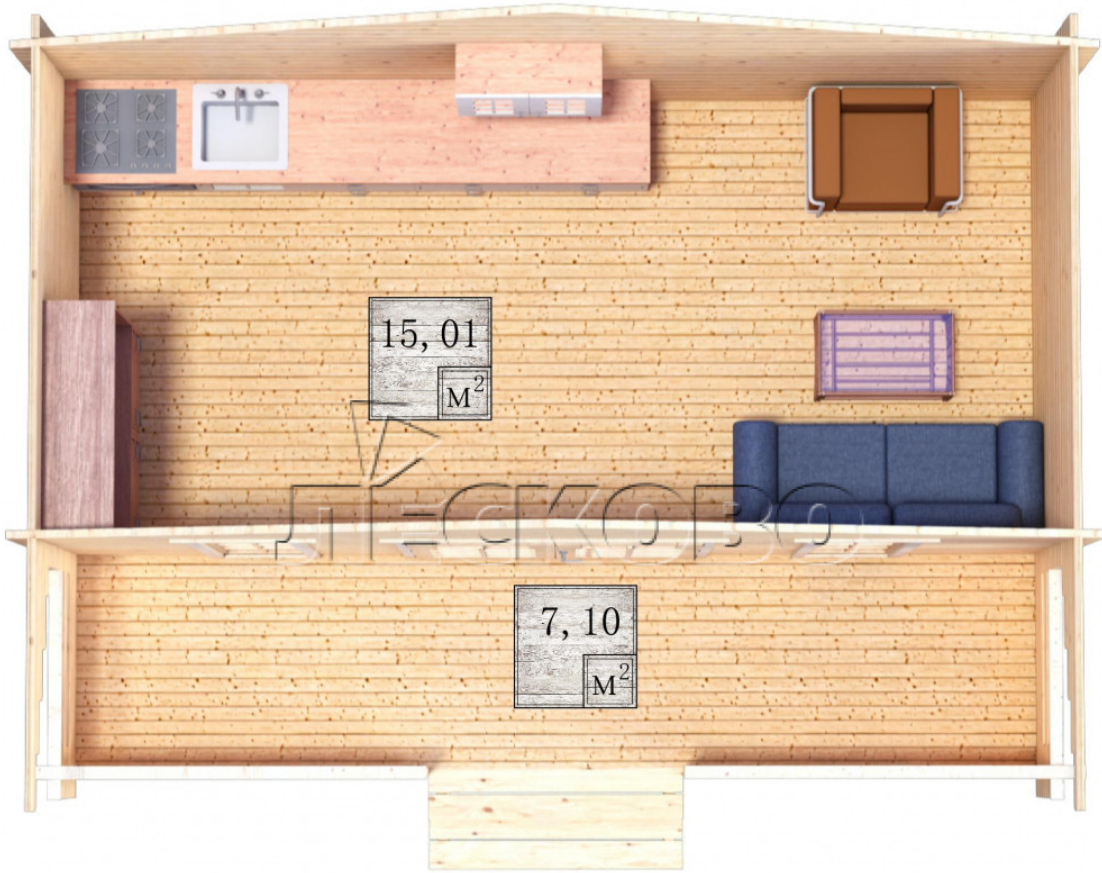

Log Cabin "DSK" series 6×3

Project Dimensions

6 × 3 / 22.8 m²

Full house set

3,659 €

Timber

45 MM

65 MM
+ 764 €

Project planning

6 000

3 000

15, 01
M²

7, 10
M²

Разрез

House Kit

- Wall kit: 44 × 145mm mini-chamber drying chamber with bowls for the project. The material of the tree is spruce, pine (GOST 8486). Humidity 12-14%. The height of the walls is 2.16 m;
- Logs, lower harness: board 45 × 145 mm chamber drying 10-12%;
- Floors: floorboard 35 mm, Chamber drying;
- Ceiling: imitation of a bar 20 × 135 mm, Chamber drying;
- Wooden windows, glass 4 mm, Single. Treatment with a colorless antiseptic. Hardware;

0.42×1.885 м.2 шт.

- Wooden doors;

1.62×1.885 м.1 шт.

7. Platbands: dry planed board 20 × 100 mm;

8. Roof: shingles.

9. Skirting board 35 mm.

+7 (4942) 499-770

156014, г. Кострома, ул. Базовая, д. 8