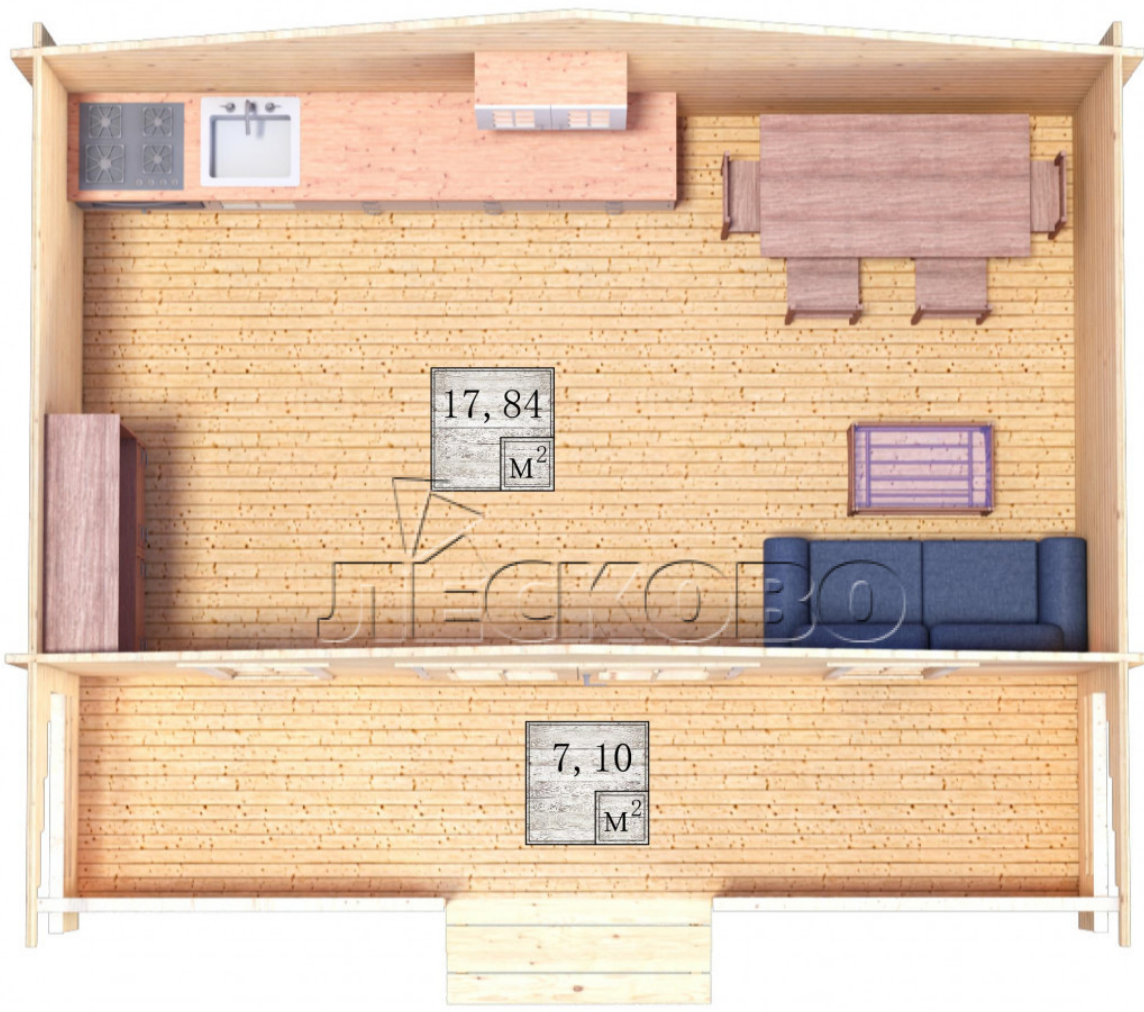

6 000

3 500

17,84
M²

7,10
M²

ДРЕСКОБО