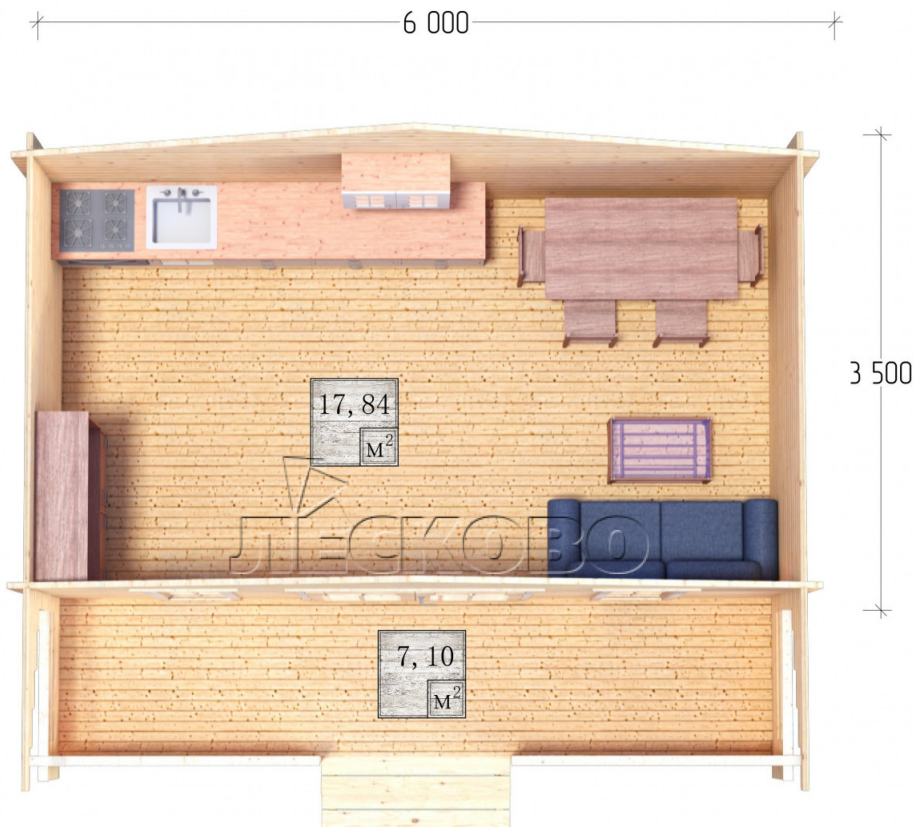

Log Cabin "DSK" series 6×3.5

Project Dimensions

6 × 3.5 / 25.7 m²

Цена

5,237 €

Timber

45 mm

65 mm
+ 1,086 €

Assembling a house kit

No assembly required

Assembly required
+ 1,309 €

Project planning

Разрез

House Kit

- Wall kit: 44 × 145mm mini-chamber drying chamber with bowls for the project. The material of the tree is spruce, pine (GOST 8486). Humidity 12-14%. The height of the walls is 2.16 m;
- Logs, lower harness: board 45 × 145 mm chamber drying 10-12%;
- Floors: floorboard 35 mm, Chamber drying;
- Ceiling: imitation of a bar 20 × 135 mm, Chamber drying;
- Wooden windows, glass 4 mm, Single. Treatment with a colorless antiseptic. Hardware;

0.42×1.885 м.2 шт.

- Wooden doors;

1.62×1.885 м.1 шт.

7. Platbands: dry planed board 20 × 100 mm;

8. Roof: shingles.

9. Skirting board 35 mm.

+7 (4942) 499-770

156014, г. Кострома, ул. Базовая, д. 8