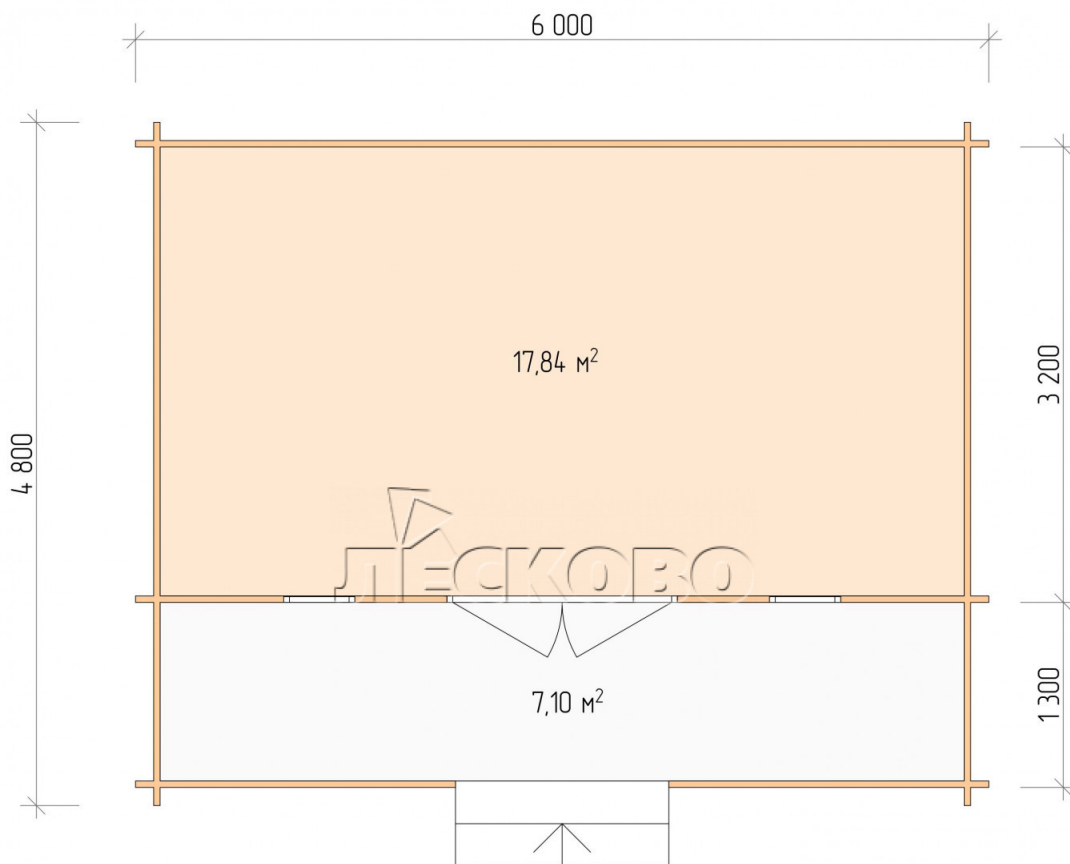

Log Cabin "DSK" series 6×3.5

Project Dimensions

6 × 3.5 / 25.7 m²

Цена

5,237 €

Timber

45 mm

65 mm
+ 1,086 €

Assembling a house kit

No assembly required

Assembly required
+ 1,309 €

Project planning

Разрез

House Kit

- Wall kit: 44 × 145mm mini-chamber drying chamber with bowls for the project. The material of the tree is spruce, pine (GOST 8486). Humidity 12-14%. The height of the walls is 2.16 m;
- Logs, lower harness: board 45 × 145 mm chamber drying 10-12%;
- Floors: floorboard 35 mm, Chamber drying;
- Ceiling: imitation of a bar 20 × 135 mm, Chamber drying;
- Wooden windows, glass 4 mm, Single. Treatment with a colorless antiseptic. Hardware;

0.42×1.885 м.2 шт.

- Wooden doors;

1.62×1.885 м.1 шт.

7. Platbands: dry planed board 20 × 100 mm;

8. Roof: shingles.

9. Skirting board 35 mm.

+7 (4942) 499-770

156014, г. Кострома, ул. Базовая, д. 8