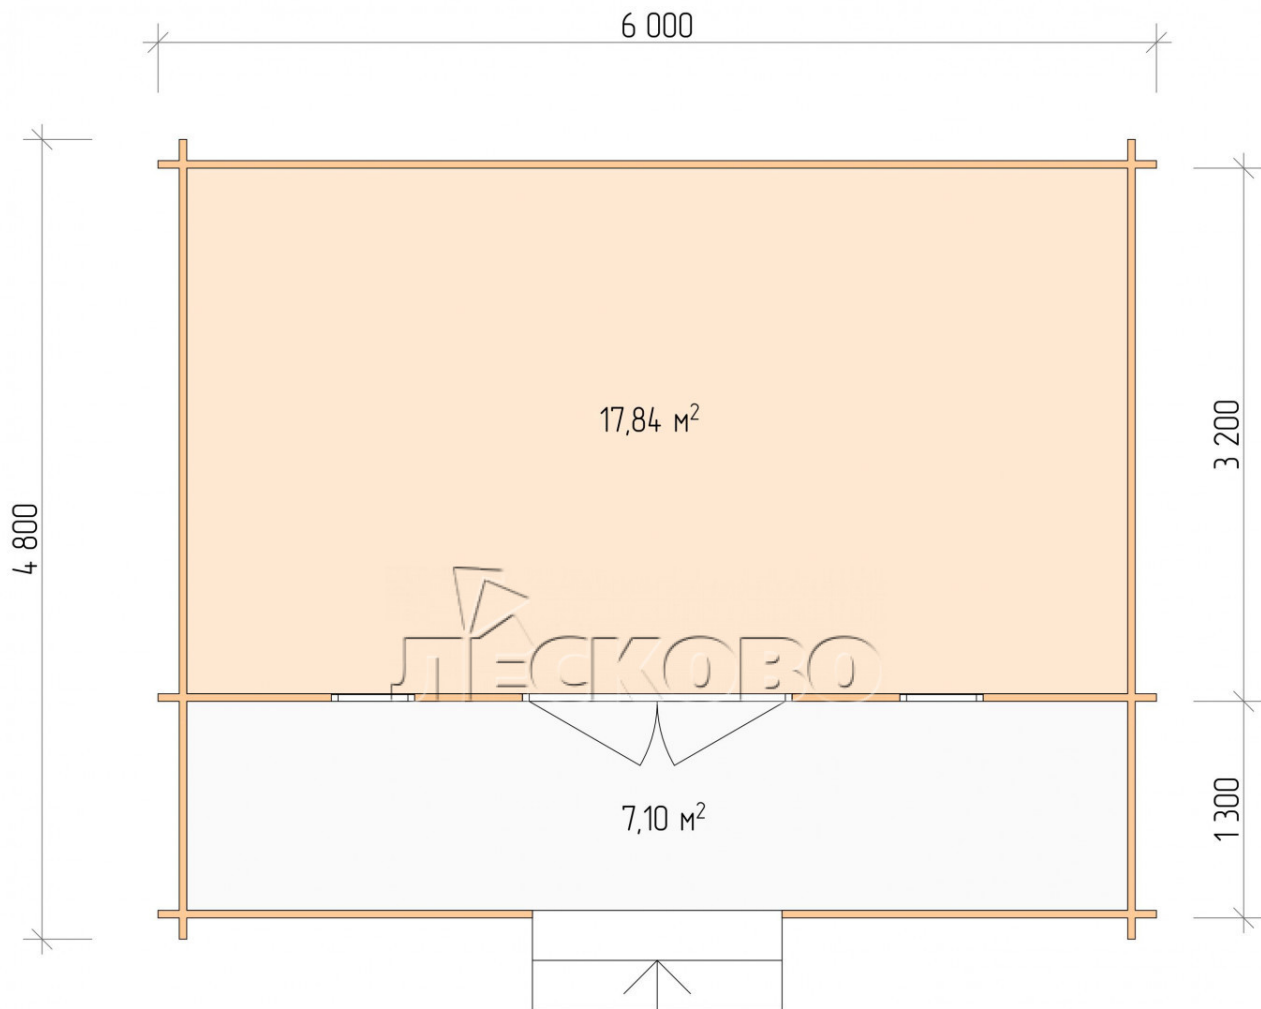

## Log Cabin "DSK" series 6×3.5

Project Dimensions

6 × 3.5 / 25.7 m<sup>2</sup>

Full house set

**3,858 €**

## House Kit

- Wall kit: 44 × 145mm mini-chamber drying chamber with bowls for the project. The material of the tree is spruce, pine (GOST 8486). Humidity 12-14%. The height of the walls is 2.16 m;
- Logs, lower harness: board 45 × 145 mm chamber drying 10-12%;
- Floors: floorboard 35 mm, Chamber drying;
- Ceiling: imitation of a bar 20 × 135 mm, Chamber drying;
- Wooden windows, glass 4 mm, Single. Treatment with a colorless antiseptic. Hardware;

0.42×1.885 м.2 шт.

- Wooden doors;

1.62×1.885 м.1 шт.

7. Platbands: dry planed board 20 × 100 mm;

8. Roof: shingles.

9. Skirting board 35 mm.

+7 (4942) 499-770

156014, г. Кострома, ул. Базовая, д. 8