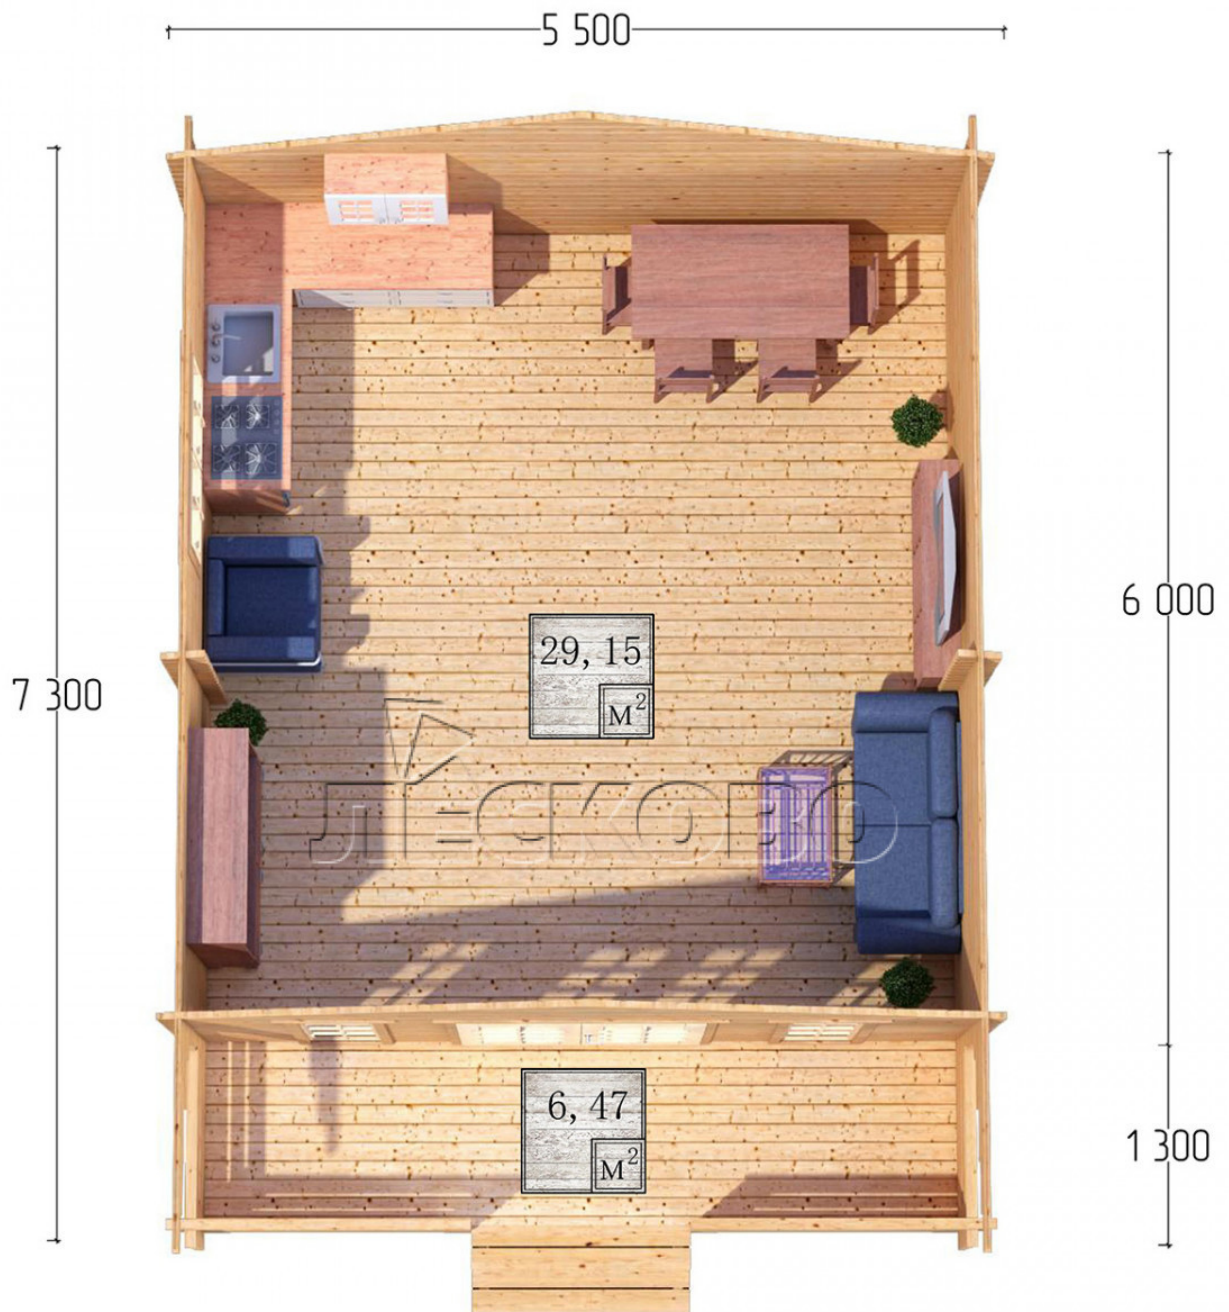

## Log Cabin "DSK" series 5.5×6

Project Dimensions

5.5 × 6 / 36.4 m<sup>2</sup>

Full house set

**5,182 €**

## Project planning

Разрез

## House Kit

- Wall kit: 44 × 145mm mini-chamber drying chamber with bowls for the project. The material of the tree is spruce, pine (GOST 8486). Humidity 12-14%. The height of the walls is 2.16 m;
- Logs, lower harness: board 45 × 145 mm chamber drying 10-12%;
- Floors: floorboard 35 mm, Chamber drying;
- Ceiling: imitation of a bar 20 × 135 mm, Chamber drying;
- Wooden windows, glass 4 mm, Single. Treatment with a colorless antiseptic. Hardware;

0.42×1.885 м.2 шт.

1.34×0.91 м.1 шт.

- Wooden doors;

1.62×1.885 м.1 шт.

7. Platbands: dry planed board 20 × 100 mm;

8. Roof: shingles.

9. Skirting board 35 mm.

+7 (4942) 499-770