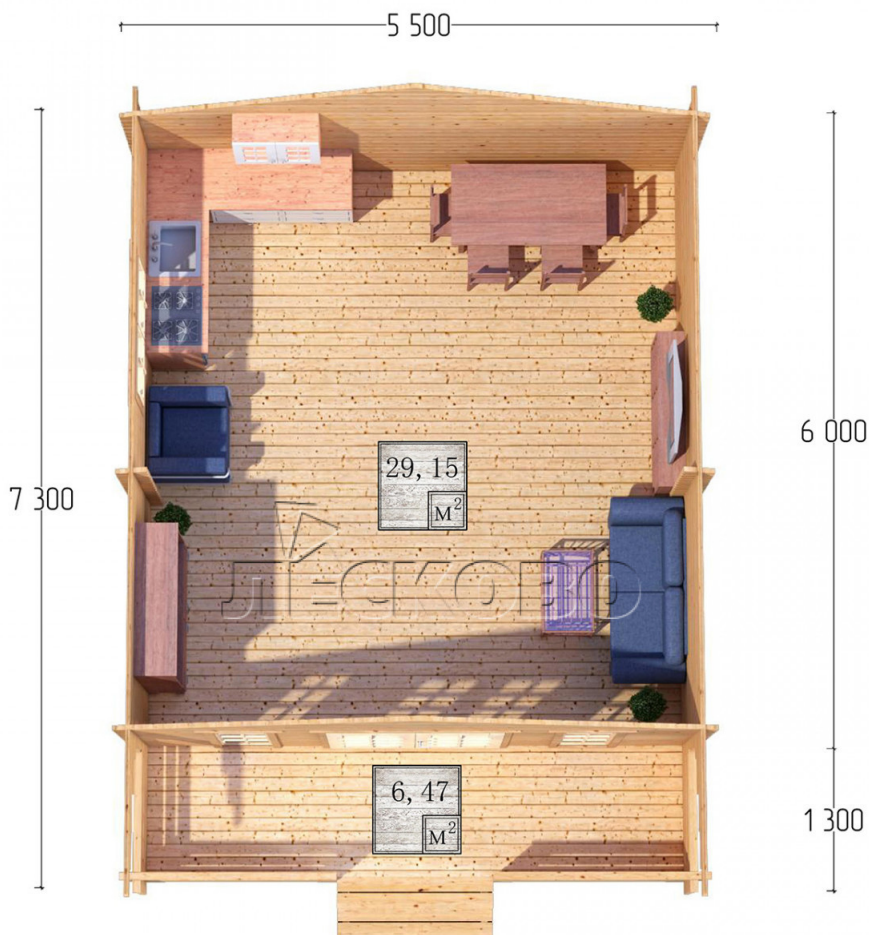

Log Cabin "DSK" series 5.5×6

Project Dimensions

5.5 × 6 / 36.4 m²

Цена

7,029 €

Timber

45 mm

65 mm
+ 1,398 €

Assembling a house kit

No assembly required

Assembly required
+ 1,757 €

Project planning

Разрез

House Kit

- Wall kit: 44 × 145mm mini-chamber drying chamber with bowls for the project. The material of the tree is spruce, pine (GOST 8486). Humidity 12-14%. The height of the walls is 2.16 m;
- Logs, lower harness: board 45 × 145 mm chamber drying 10-12%;
- Floors: floorboard 35 mm, Chamber drying;
- Ceiling: imitation of a bar 20 × 135 mm, Chamber drying;
- Wooden windows, glass 4 mm, Single. Treatment with a colorless antiseptic. Hardware;

0.42×1.885 м.2 шт.

1.34×0.91 м.1 шт.

- Wooden doors;

1.62×1.885 м.1 шт.

7. Platbands: dry planed board 20 × 100 mm;

8. Roof: shingles.

9. Skirting board 35 mm.

+7 (4942) 499-770