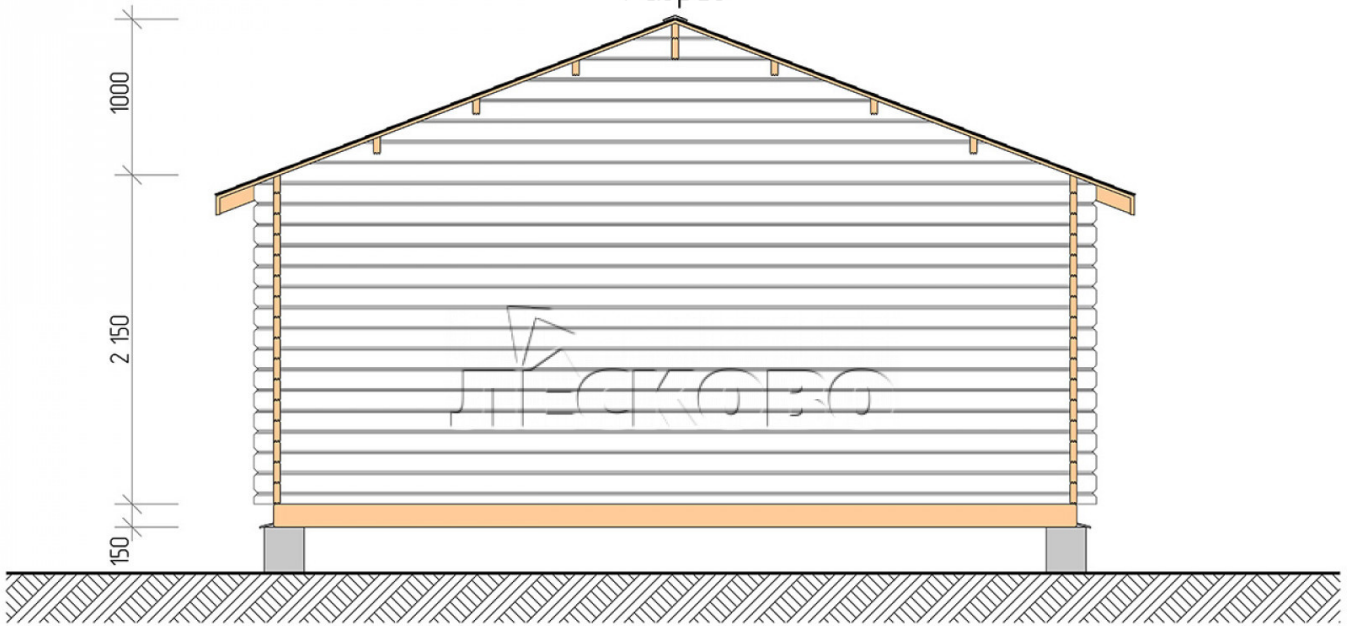

## Log Cabin "DSK" series 5.5×6

Project Dimensions

5.5 × 6 / 36.4 m<sup>2</sup>

Full house set

**5,182 €**

### Timber

45 MM

65 MM  
+ 1,039 €

## House Kit

- Wall kit: 44 × 145mm mini-chamber drying chamber with bowls for the project. The material of the tree is spruce, pine (GOST 8486). Humidity 12-14%. The height of the walls is 2.16 m;
- Logs, lower harness: board 45 × 145 mm chamber drying 10-12%;
- Floors: floorboard 35 mm, Chamber drying;
- Ceiling: imitation of a bar 20 × 135 mm, Chamber drying;
- Wooden windows, glass 4 mm, Single. Treatment with a colorless antiseptic. Hardware;