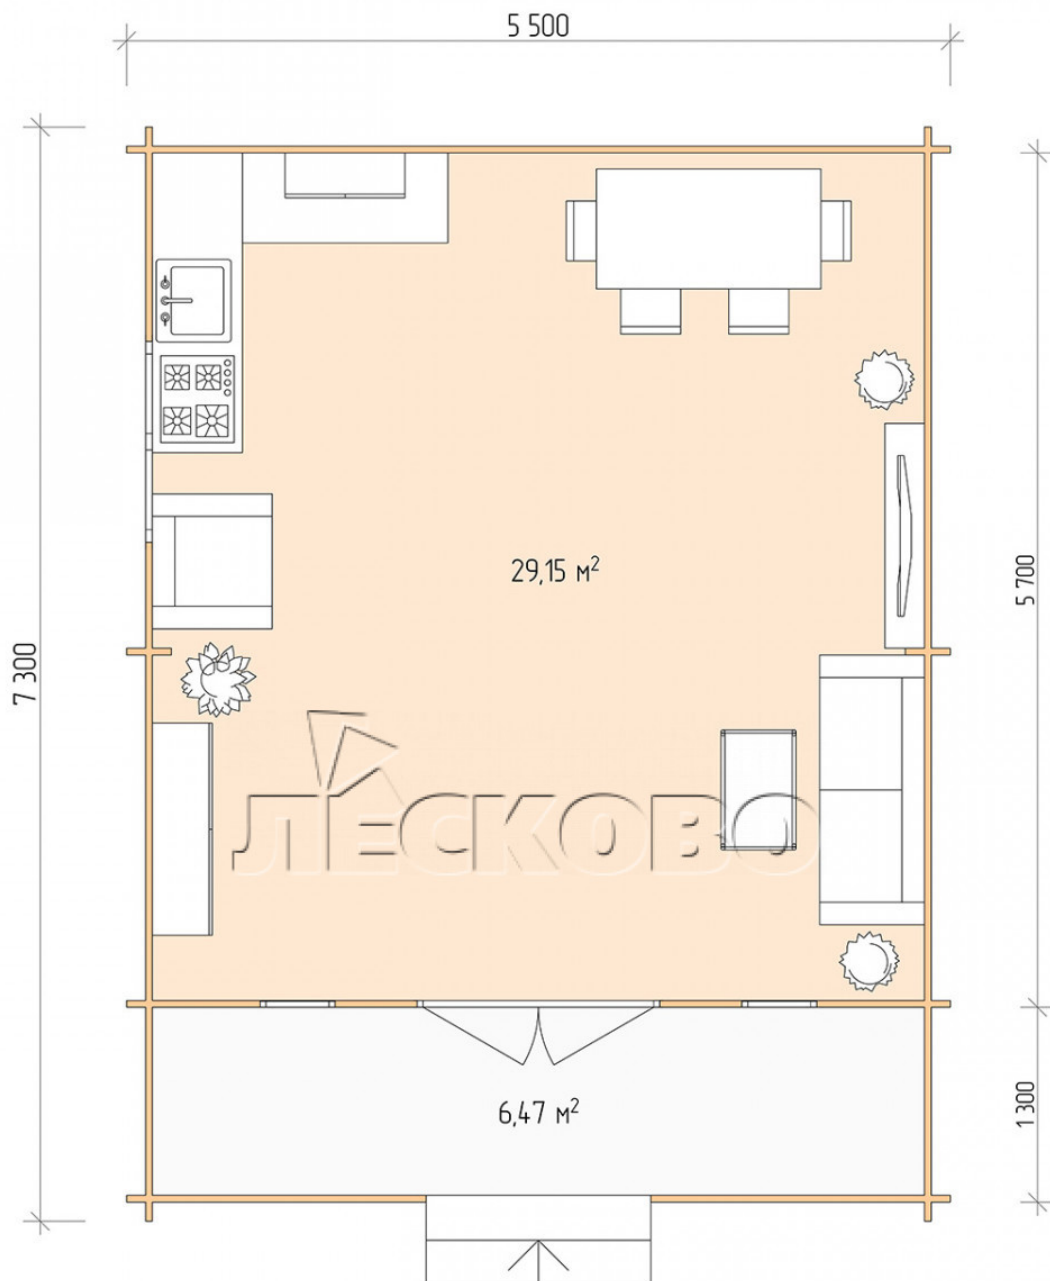

## Log Cabin "DSK" series 5.5×6

Project Dimensions

5.5 × 6 / 36.4 m<sup>2</sup>

Full house set

**5,182 €**

## Project planning

Разрез

## House Kit

- Wall kit: 44 × 145mm mini-chamber drying chamber with bowls for the project. The material of the tree is spruce, pine (GOST 8486). Humidity 12-14%. The height of the walls is 2.16 m;
- Logs, lower harness: board 45 × 145 mm chamber drying 10-12%;
- Floors: floorboard 35 mm, Chamber drying;
- Ceiling: imitation of a bar 20 × 135 mm, Chamber drying;
- Wooden windows, glass 4 mm, Single. Treatment with a colorless antiseptic. Hardware;

0.42×1.885 м.2 шт.

1.34×0.91 м.1 шт.

- Wooden doors;

1.62×1.885 м.1 шт.

7. Platbands: dry planed board 20 × 100 mm;

8. Roof: shingles.

9. Skirting board 35 mm.

+7 (4942) 499-770