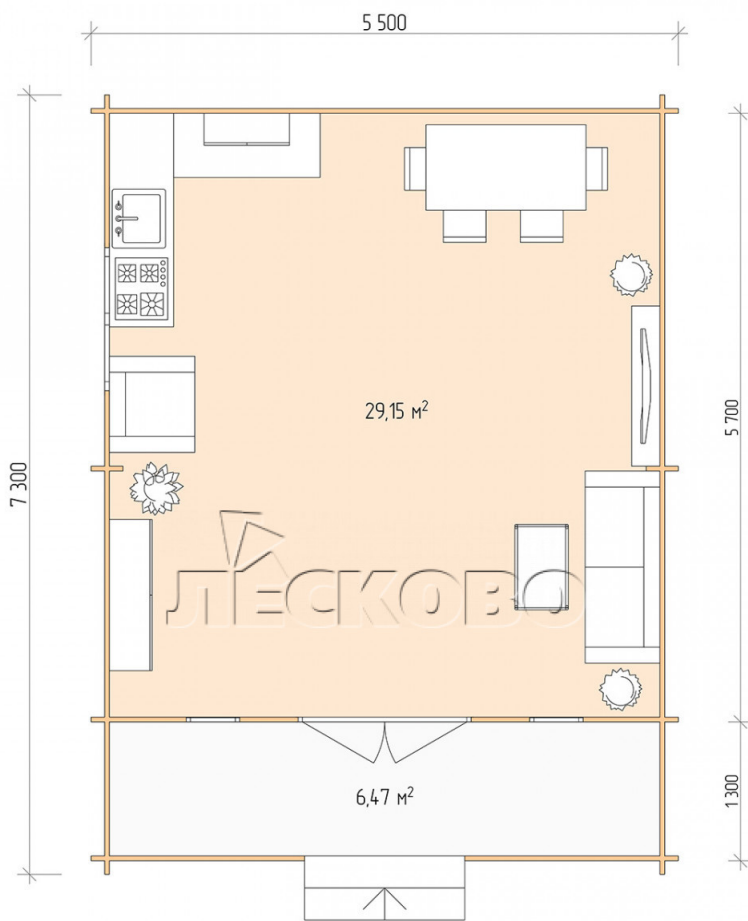

Log Cabin "DSK" series 5.5×6

Project Dimensions

5.5 × 6 / 36.4 m²

Цена

7,029 €

Timber

45 mm

65 mm
+ 1,398 €

Assembling a house kit

No assembly required

Assembly required
+ 1,757 €

Project planning

Разрез

House Kit

- Wall kit: 44 × 145mm mini-chamber drying chamber with bowls for the project. The material of the tree is spruce, pine (GOST 8486). Humidity 12-14%. The height of the walls is 2.16 m;
- Logs, lower harness: board 45 × 145 mm chamber drying 10-12%;
- Floors: floorboard 35 mm, Chamber drying;
- Ceiling: imitation of a bar 20 × 135 mm, Chamber drying;
- Wooden windows, glass 4 mm, Single. Treatment with a colorless antiseptic. Hardware;

0.42×1.885 м.2 шт.

1.34×0.91 м.1 шт.

- Wooden doors;

1.62×1.885 м.1 шт.

7. Platbands: dry planed board 20 × 100 mm;

8. Roof: shingles.

9. Skirting board 35 mm.

+7 (4942) 499-770