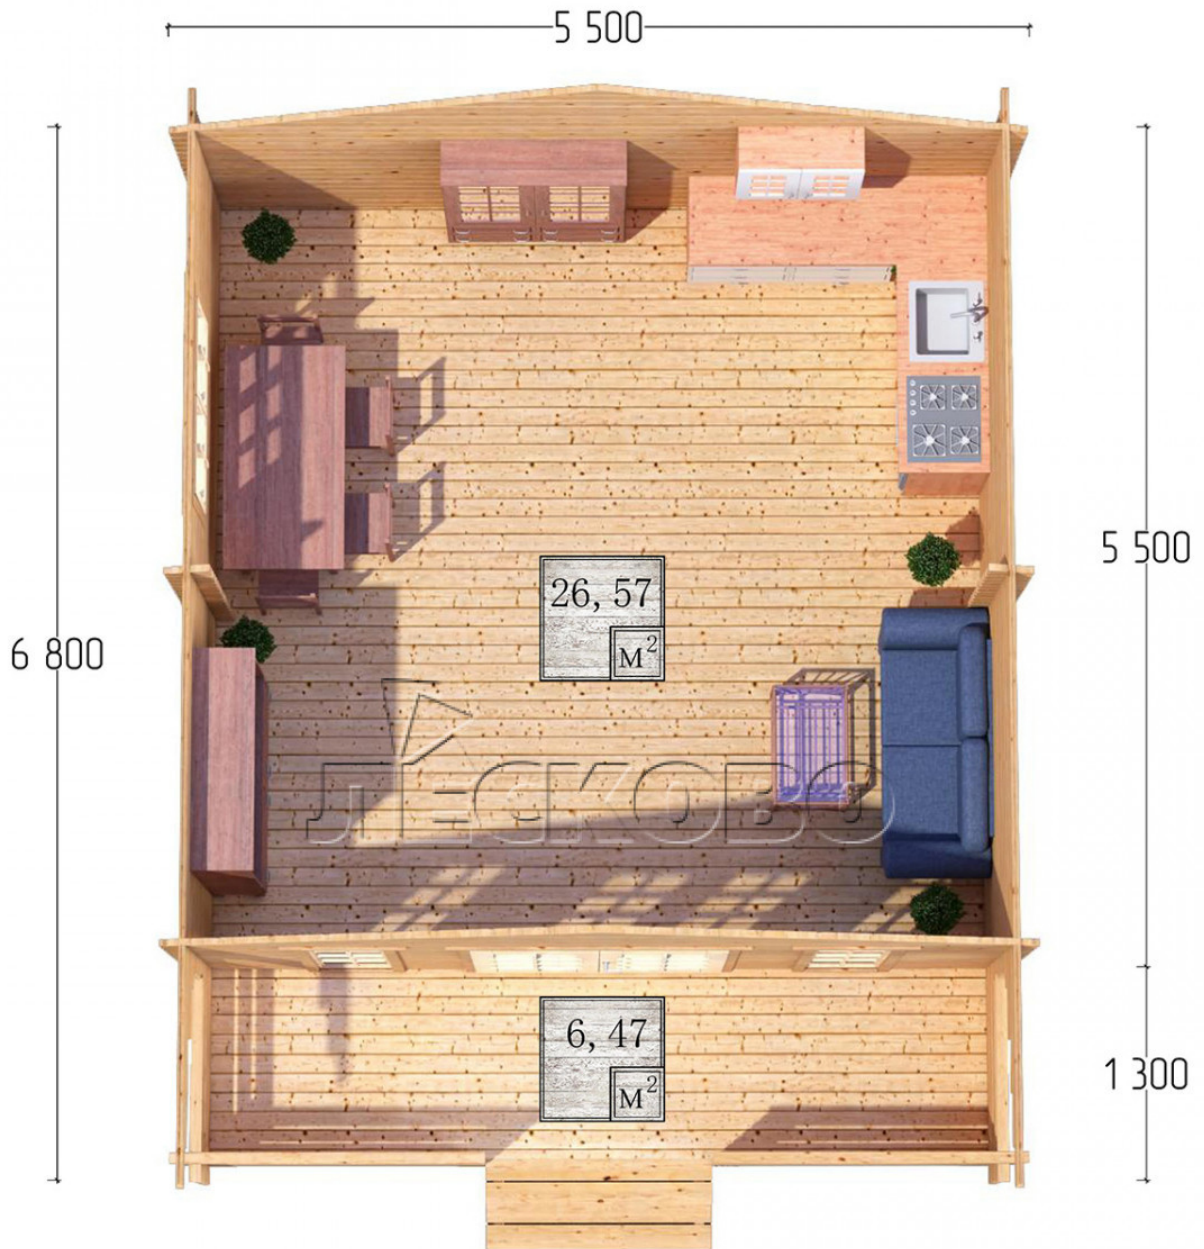

Log Cabin "DSK" series 5.5×5.5

Project Dimensions

5.5 × 5.5 / 33.8 m²

Full house set

4,917 €

Timber

45 MM

65 MM
+ 996 €

Project planning

Разрез

House Kit

- Wall kit: 44 × 145mm mini-chamber drying chamber with bowls for the project. The material of the tree is spruce, pine (GOST 8486). Humidity 12-14%. The height of the walls is 2.16 m;
- Logs, lower harness: board 45 × 145 mm chamber drying 10-12%;
- Floors: floorboard 35 mm, Chamber drying;
- Ceiling: imitation of a bar 20 × 135 mm, Chamber drying;
- Wooden windows, glass 4 mm, Single. Treatment with a colorless antiseptic. Hardware;

0.42×1.885 м.2 шт.

1.34×0.91 м.1 шт.

- Wooden doors;

1.62×1.885 м.1 шт.

7. Platbands: dry planed board 20 × 100 mm;

8. Roof: shingles.

9. Skirting board 35 mm.

+7 (4942) 499-770