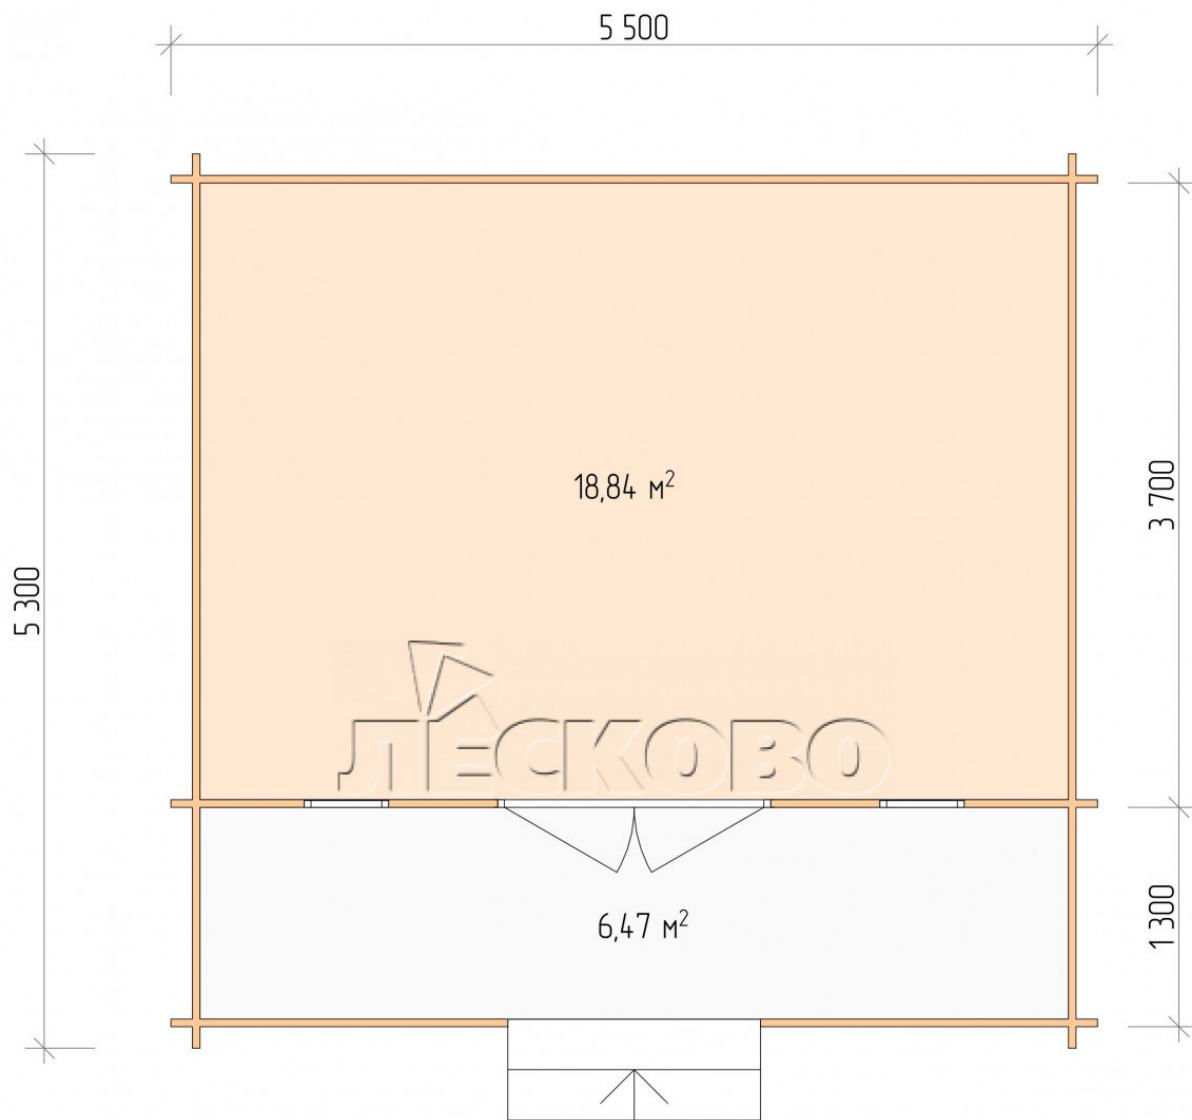

## Log Cabin "DSK" series 5.5×4

Project Dimensions

5.5 × 4 / 26 m<sup>2</sup>

Full house set

**3,965 €**

## Project planning

5 500

4 000

18,84  
M<sup>2</sup>

6,47  
M<sup>2</sup>

ДЕСЯТКОВО

Разрез

## House Kit

- Wall kit: 44 × 145mm mini-chamber drying chamber with bowls for the project. The material of the tree is spruce, pine (GOST 8486). Humidity 12-14%. The height of the walls is 2.16 m;
- Logs, lower harness: board 45 × 145 mm chamber drying 10-12%;
- Floors: floorboard 35 mm, Chamber drying;
- Ceiling: imitation of a bar 20 × 135 mm, Chamber drying;
- Wooden windows, glass 4 mm, Single. Treatment with a colorless antiseptic. Hardware;

0.42×1.885 м.2 шт.

- Wooden doors;

1.62×1.885 м.1 шт.

7. Platbands: dry planed board 20 × 100 mm;

8. Roof: shingles.

9. Skirting board 35 mm.

+7 (4942) 499-770

156014, г. Кострома, ул. Базовая, д. 8