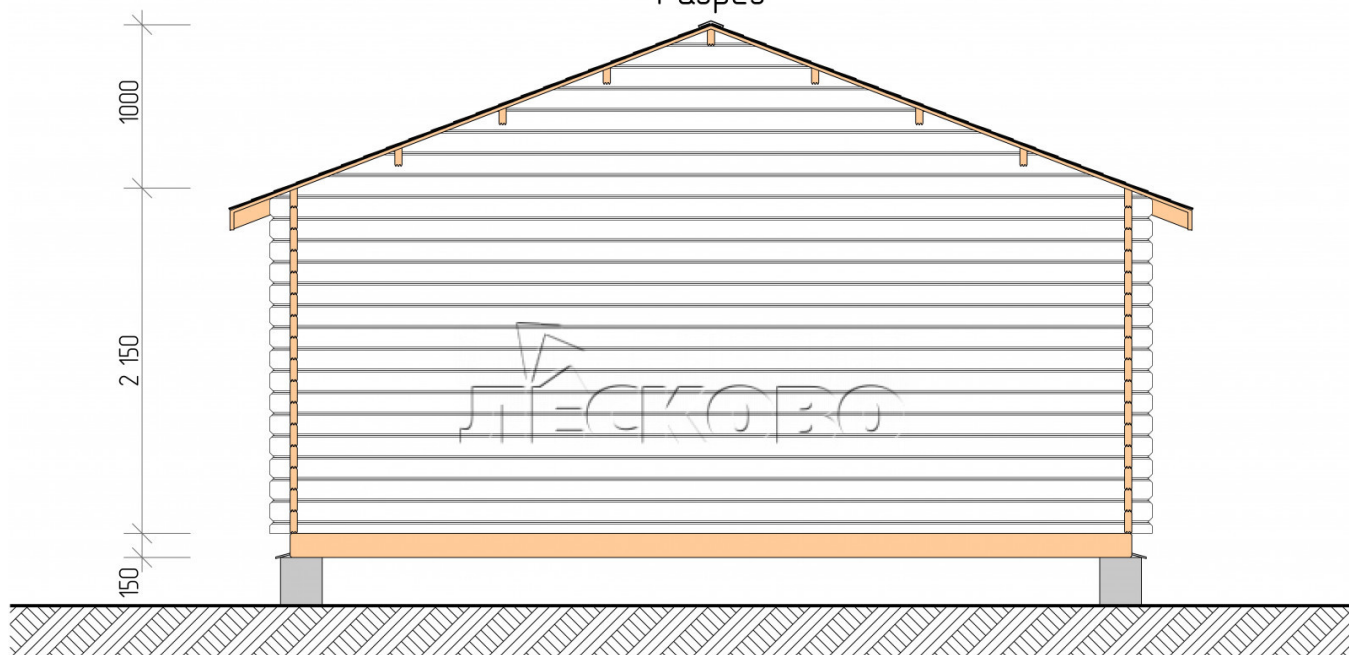

## Log Cabin "DSK" series 5.5×4

Project Dimensions

5.5 × 4 / 26 m<sup>2</sup>

Full house set

**3,965 €**

## House Kit

- Wall kit: 44 × 145mm mini-chamber drying chamber with bowls for the project. The material of the tree is spruce, pine (GOST 8486). Humidity 12-14%. The height of the walls is 2.16 m;
- Logs, lower harness: board 45 × 145 mm chamber drying 10-12%;
- Floors: floorboard 35 mm, Chamber drying;
- Ceiling: imitation of a bar 20 × 135 mm, Chamber drying;
- Wooden windows, glass 4 mm, Single. Treatment with a colorless antiseptic. Hardware;