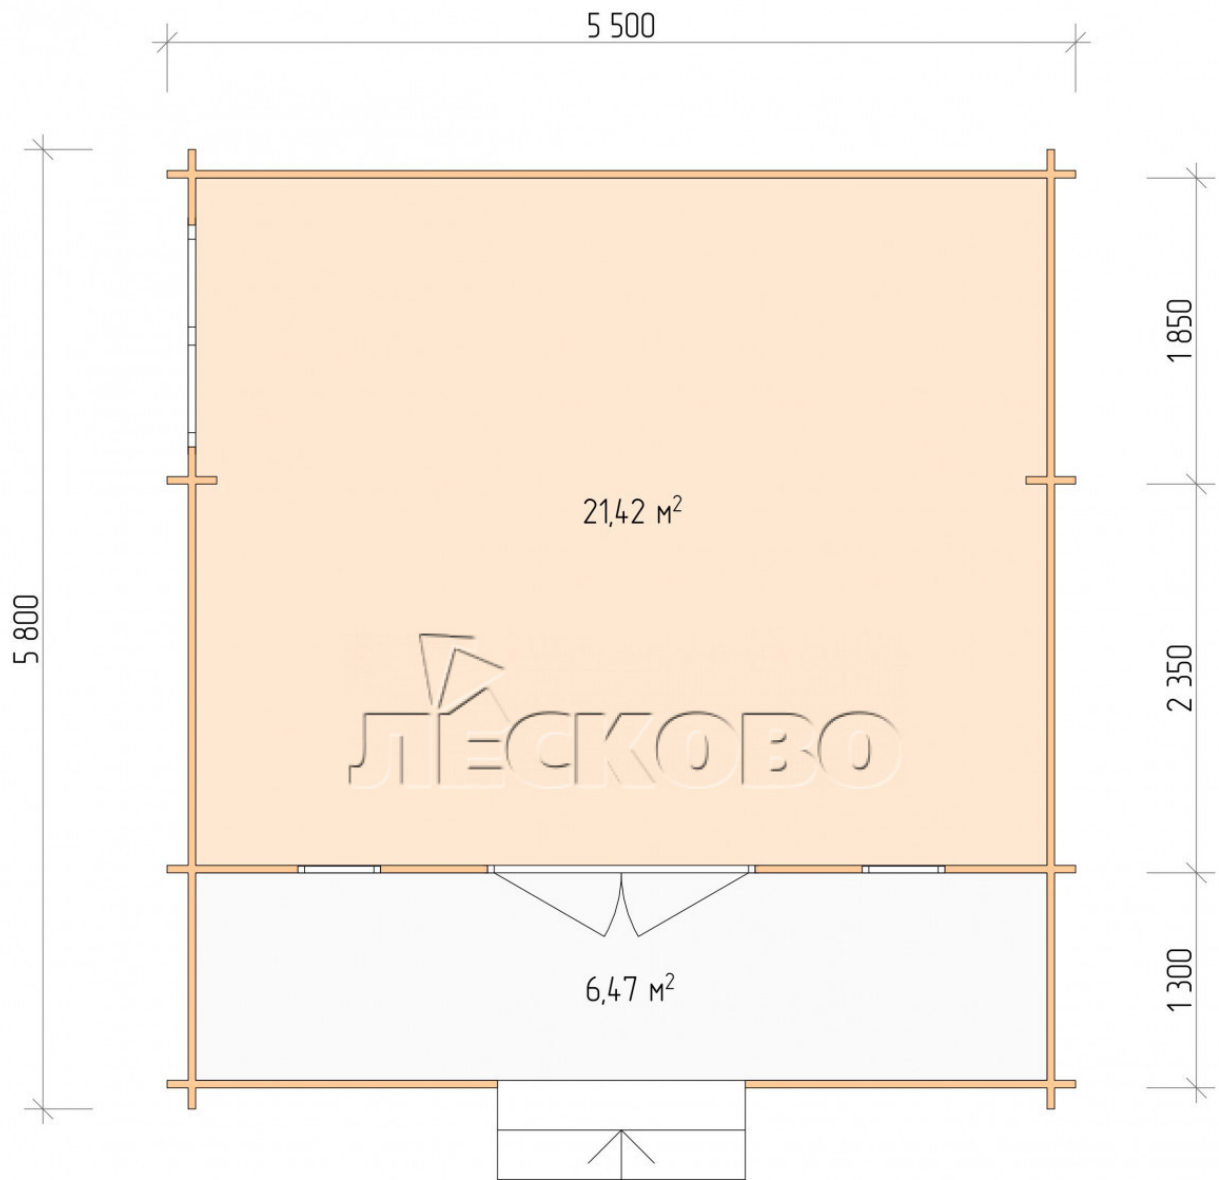

## Log Cabin "DSK" series 5.5×4.5

Project Dimensions

5.5 × 4.5 / 28.6 m<sup>2</sup>

Full house set

**4,401 €**

## Project planning

5 500

4 500

Разрез

## House Kit

- Wall kit: 44 × 145mm mini-chamber drying chamber with bowls for the project. The material of the tree is spruce, pine (GOST 8486). Humidity 12-14%. The height of the walls is 2.16 m;
- Logs, lower harness: board 45 × 145 mm chamber drying 10-12%;
- Floors: floorboard 35 mm, Chamber drying;
- Ceiling: imitation of a bar 20 × 135 mm, Chamber drying;
- Wooden windows, glass 4 mm, Single. Treatment with a colorless antiseptic. Hardware;

1.34×0.91 м.1 шт.

0.42×1.885 м.2 шт.

- Wooden doors;

1.62×1.885 м.1 шт.

7. Platbands: dry planed board 20 × 100 mm;

8. Roof: shingles.

9. Skirting board 35 mm.

+7 (4942) 499-770