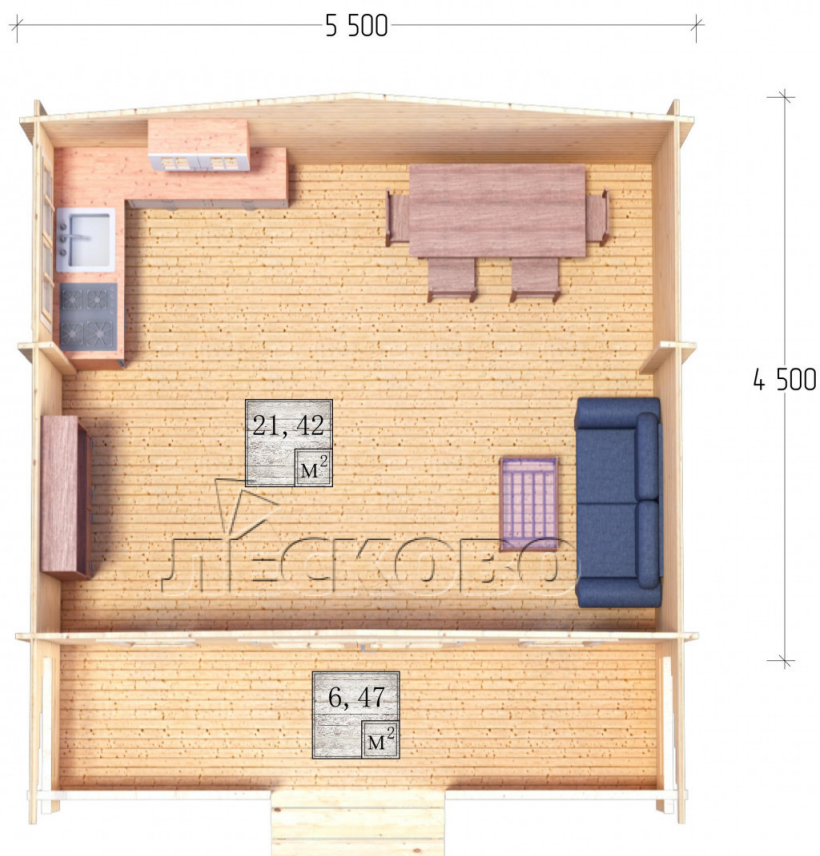

Log Cabin "DSK" series 5.5×4.5

Project Dimensions

5.5 × 4.5 / 28.6 m²

Цена

5,956 €

Timber

45 mm

65 mm
+ 1,193 €

Assembling a house kit

No assembly required

Assembly required
+ 1,489 €

Project planning

Разрез

House Kit

- Wall kit: 44 × 145mm mini-chamber drying chamber with bowls for the project. The material of the tree is spruce, pine (GOST 8486). Humidity 12-14%. The height of the walls is 2.16 m;
- Logs, lower harness: board 45 × 145 mm chamber drying 10-12%;
- Floors: floorboard 35 mm, Chamber drying;
- Ceiling: imitation of a bar 20 × 135 mm, Chamber drying;
- Wooden windows, glass 4 mm, Single. Treatment with a colorless antiseptic. Hardware;

1.34×0.91 м.1 шт.

0.42×1.885 м.2 шт.

- Wooden doors;

1.62×1.885 м.1 шт.

7. Platbands: dry planed board 20 × 100 mm;

8. Roof: shingles.

9. Skirting board 35 mm.

+7 (4942) 499-770