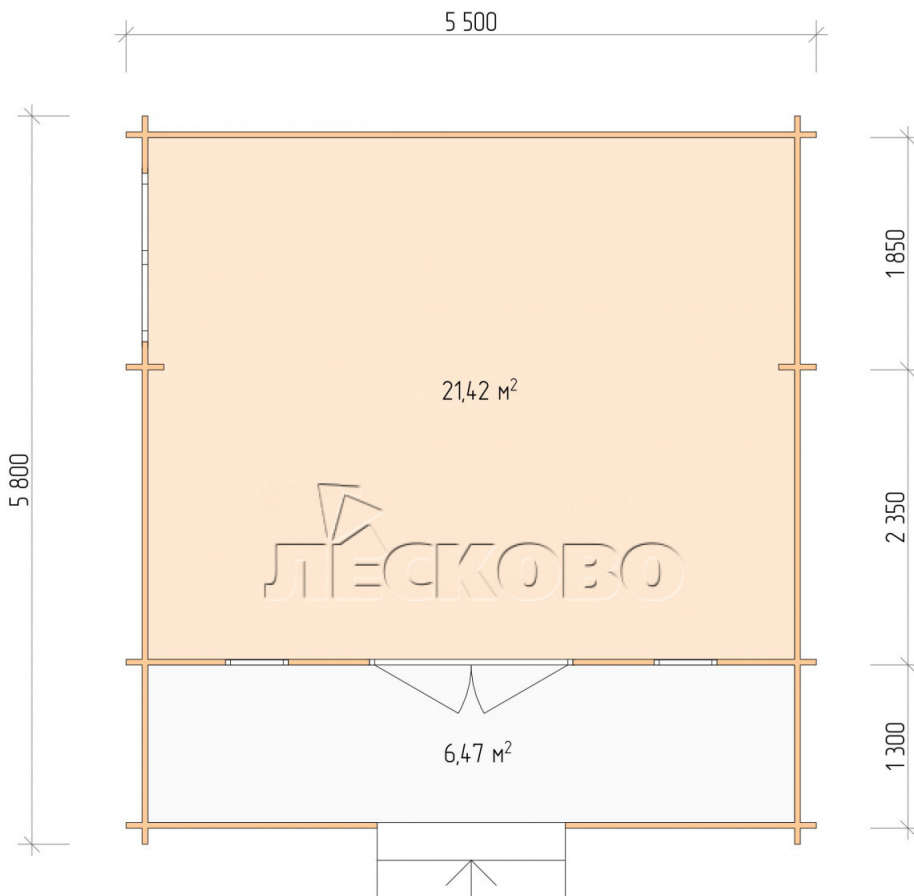

Log Cabin "DSK" series 5.5×4.5

Project Dimensions

5.5 × 4.5 / 28.6 m²

Цена

5,956 €

Timber

45 mm

65 mm
+ 1,193 €

Assembling a house kit

No assembly required

Assembly required
+ 1,489 €

Project planning

Разрез

House Kit

- Wall kit: 44 × 145mm mini-chamber drying chamber with bowls for the project. The material of the tree is spruce, pine (GOST 8486). Humidity 12-14%. The height of the walls is 2.16 m;
- Logs, lower harness: board 45 × 145 mm chamber drying 10-12%;
- Floors: floorboard 35 mm, Chamber drying;
- Ceiling: imitation of a bar 20 × 135 mm, Chamber drying;
- Wooden windows, glass 4 mm, Single. Treatment with a colorless antiseptic. Hardware;

1.34×0.91 м.1 шт.

0.42×1.885 м.2 шт.

- Wooden doors;

1.62×1.885 м.1 шт.

7. Platbands: dry planed board 20 × 100 mm;

8. Roof: shingles.

9. Skirting board 35 mm.

+7 (4942) 499-770