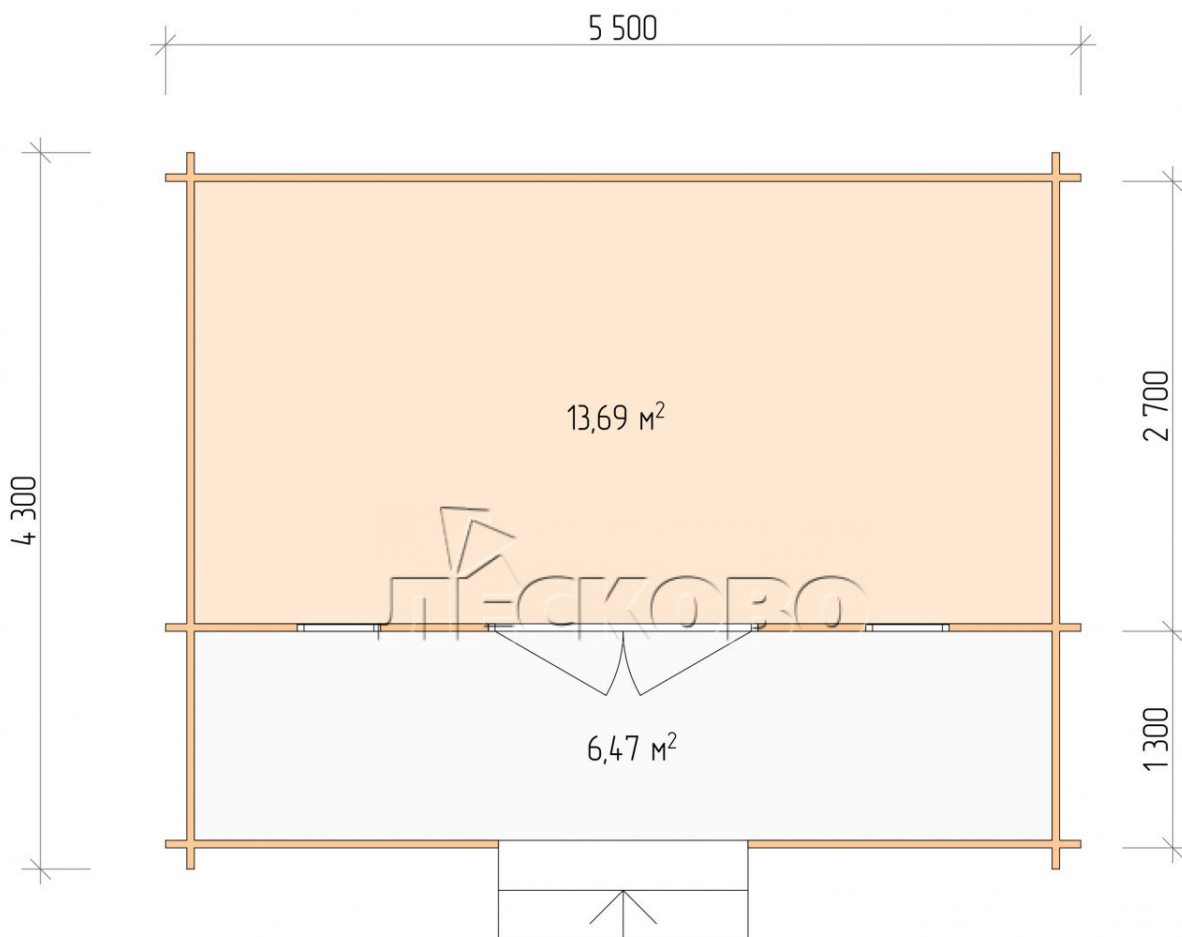

## Log Cabin "DSK" series 5.5×3

Project Dimensions

5.5 × 3 / 20.8 m<sup>2</sup>

Full house set

**3,385 €**

## House Kit

- Wall kit: 44 × 145mm mini-chamber drying chamber with bowls for the project. The material of the tree is spruce, pine (GOST 8486). Humidity 12-14%. The height of the walls is 2.16 m;
- Logs, lower harness: board 45 × 145 mm chamber drying 10-12%;
- Floors: floorboard 35 mm, Chamber drying;
- Ceiling: imitation of a bar 20 × 135 mm, Chamber drying;
- Wooden windows, glass 4 mm, Single. Treatment with a colorless antiseptic. Hardware;

0.42×1.885 м.2 шт.

- Wooden doors;

1.62×1.885 м.1 шт.

7. Platbands: dry planed board 20 × 100 mm;

8. Roof: shingles.

9. Skirting board 35 mm.

+7 (4942) 499-770

156014, г. Кострома, ул. Базовая, д. 8