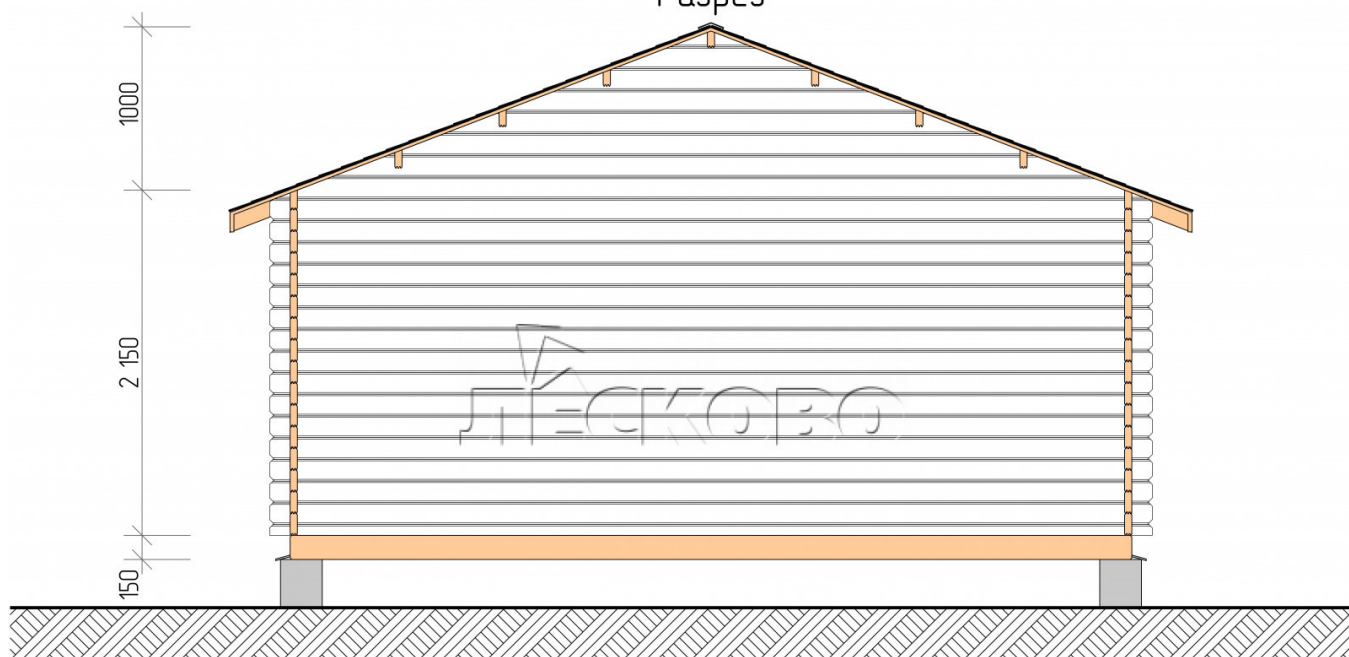

## Log Cabin "DSK" series 5.5×3

Project Dimensions

5.5 × 3 / 20.8 m<sup>2</sup>

Full house set

**3,385 €**

## House Kit

- Wall kit: 44 × 145mm mini-chamber drying chamber with bowls for the project. The material of the tree is spruce, pine (GOST 8486). Humidity 12-14%. The height of the walls is 2.16 m;
- Logs, lower harness: board 45 × 145 mm chamber drying 10-12%;
- Floors: floorboard 35 mm, Chamber drying;
- Ceiling: imitation of a bar 20 × 135 mm, Chamber drying;
- Wooden windows, glass 4 mm, Single. Treatment with a colorless antiseptic. Hardware;