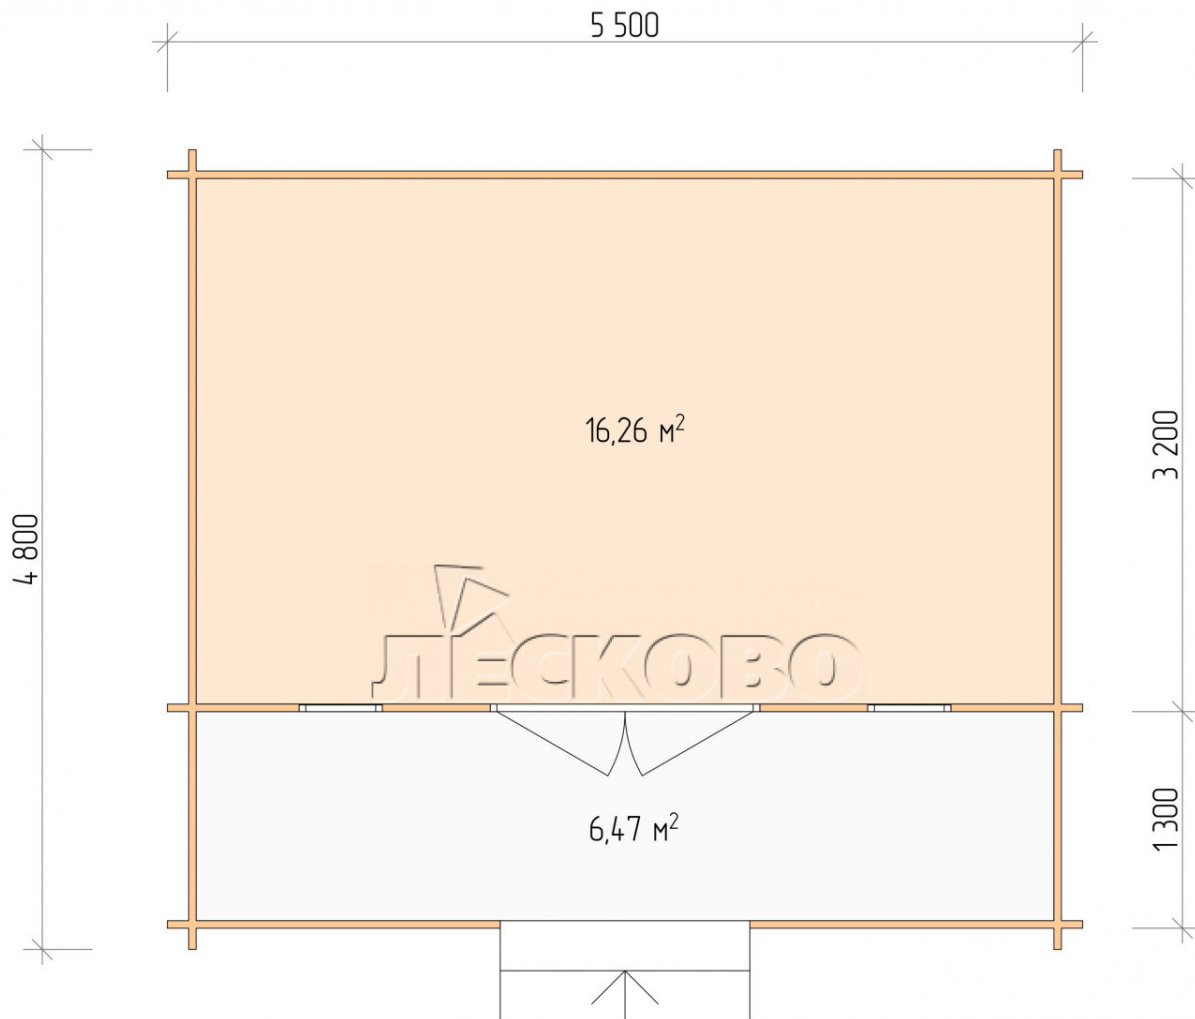

## Log Cabin "DSK" series 5.5×3.5

Project Dimensions

5.5 × 3.5 / 23.4 m<sup>2</sup>

Full house set

**3,628 €**

## Project planning

5 500

3 500

Разрез

## House Kit

- Wall kit: 44 × 145mm mini-chamber drying chamber with bowls for the project. The material of the tree is spruce, pine (GOST 8486). Humidity 12-14%. The height of the walls is 2.16 m;
- Logs, lower harness: board 45 × 145 mm chamber drying 10-12%;
- Floors: floorboard 35 mm, Chamber drying;
- Ceiling: imitation of a bar 20 × 135 mm, Chamber drying;
- Wooden windows, glass 4 mm, Single. Treatment with a colorless antiseptic. Hardware;

0.42×1.885 м.2 шт.

- Wooden doors;

1.62×1.885 м.1 шт.

7. Platbands: dry planed board 20 × 100 mm;

8. Roof: shingles.

9. Skirting board 35 mm.

+7 (4942) 499-770

156014, г. Кострома, ул. Базовая, д. 8