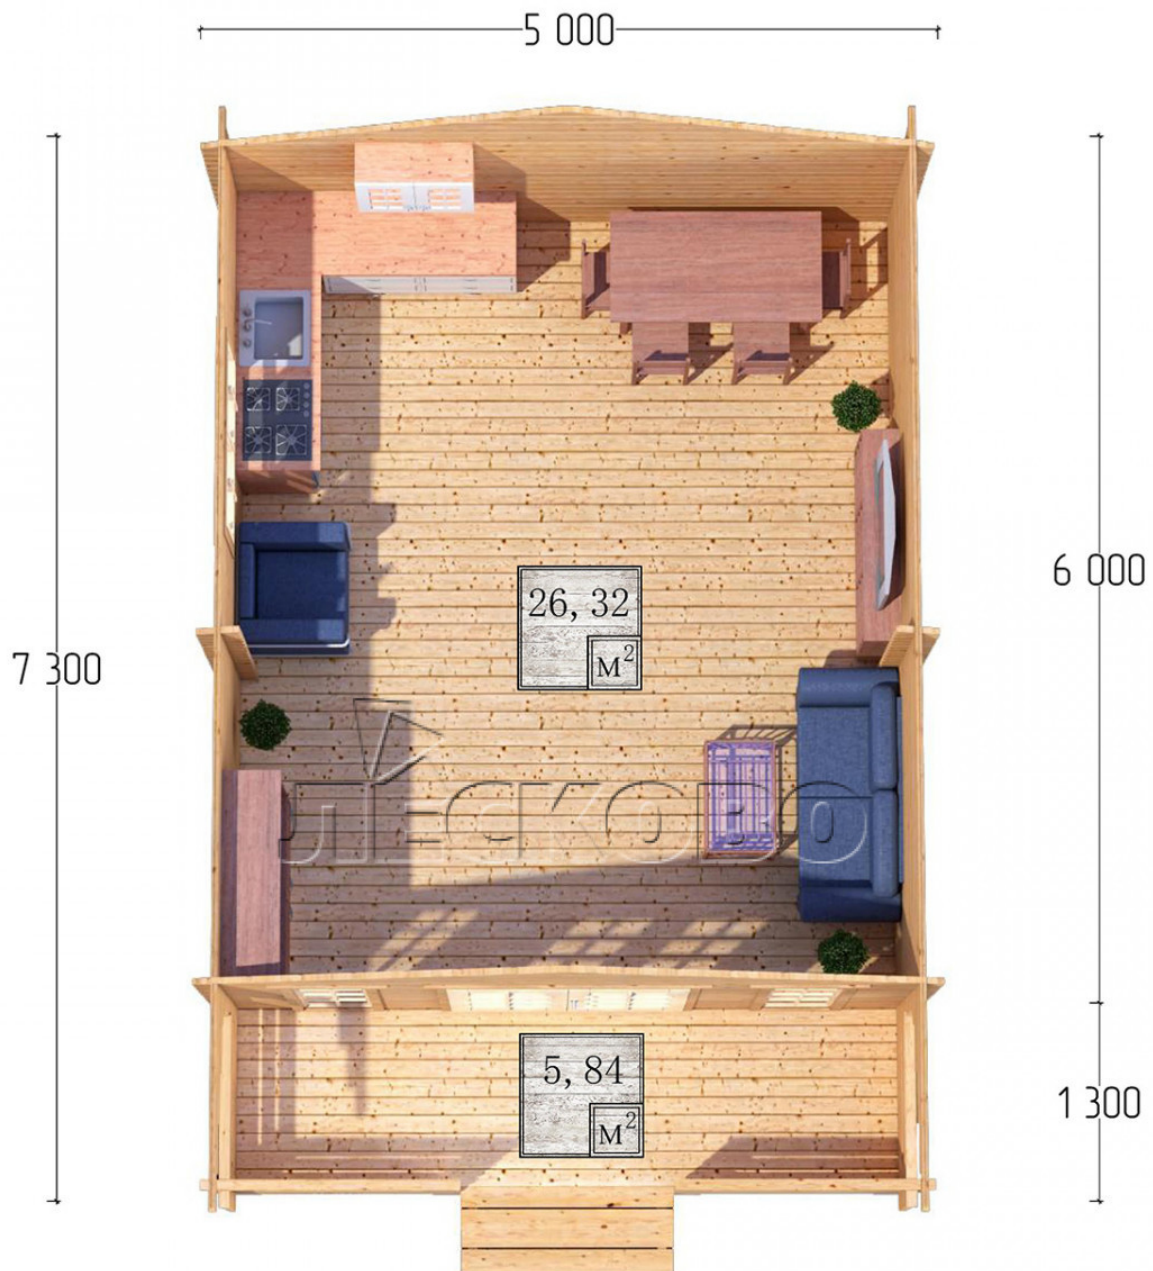

## Log Cabin "DSK" series 5×6

Project Dimensions

5 × 6 / 32.9 m<sup>2</sup>

Full house set

**4,748 €**

### Timber

45 MM

65 MM  
+ 963 €

# Разрез

## House Kit

- Wall kit: 44 × 145mm mini-chamber drying chamber with bowls for the project. The material of the tree is spruce, pine (GOST 8486). Humidity 12-14%. The height of the walls is 2.16 m;
- Logs, lower harness: board 45 × 145 mm chamber drying 10-12%;
- Floors: floorboard 35 mm, Chamber drying;
- Ceiling: imitation of a bar 20 × 135 mm, Chamber drying;
- Wooden windows, glass 4 mm, Single. Treatment with a colorless antiseptic. Hardware;