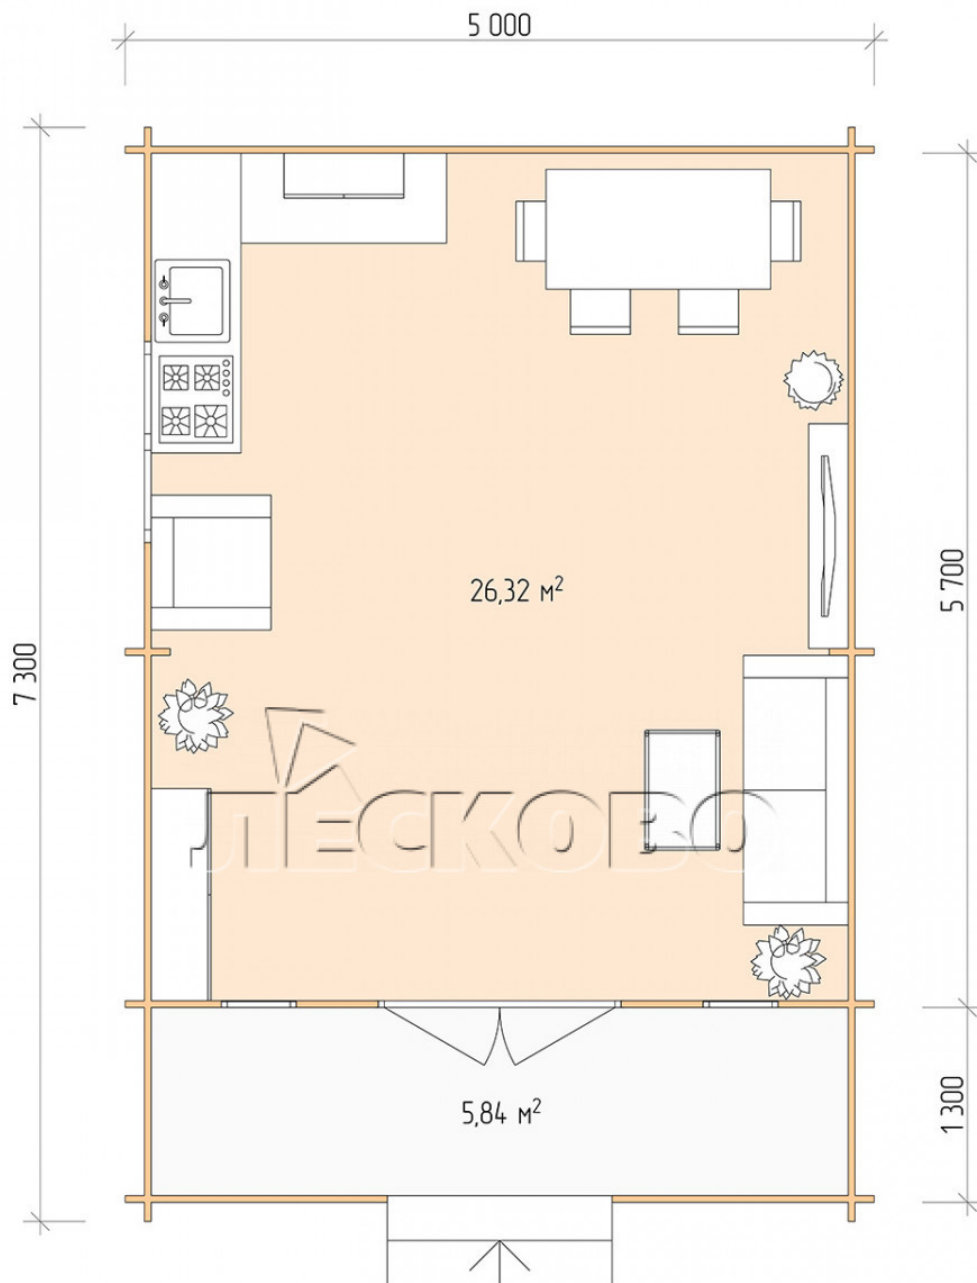

## Log Cabin "DSK" series 5×6

Project Dimensions

5 × 6 / 32.9 m<sup>2</sup>

Full house set

**4,748 €**

### Timber

45 MM

65 MM  
+ 963 €

# Разрез

## House Kit

- Wall kit: 44 × 145mm mini-chamber drying chamber with bowls for the project. The material of the tree is spruce, pine (GOST 8486). Humidity 12-14%. The height of the walls is 2.16 m;
- Logs, lower harness: board 45 × 145 mm chamber drying 10-12%;
- Floors: floorboard 35 mm, Chamber drying;
- Ceiling: imitation of a bar 20 × 135 mm, Chamber drying;
- Wooden windows, glass 4 mm, Single. Treatment with a colorless antiseptic. Hardware;