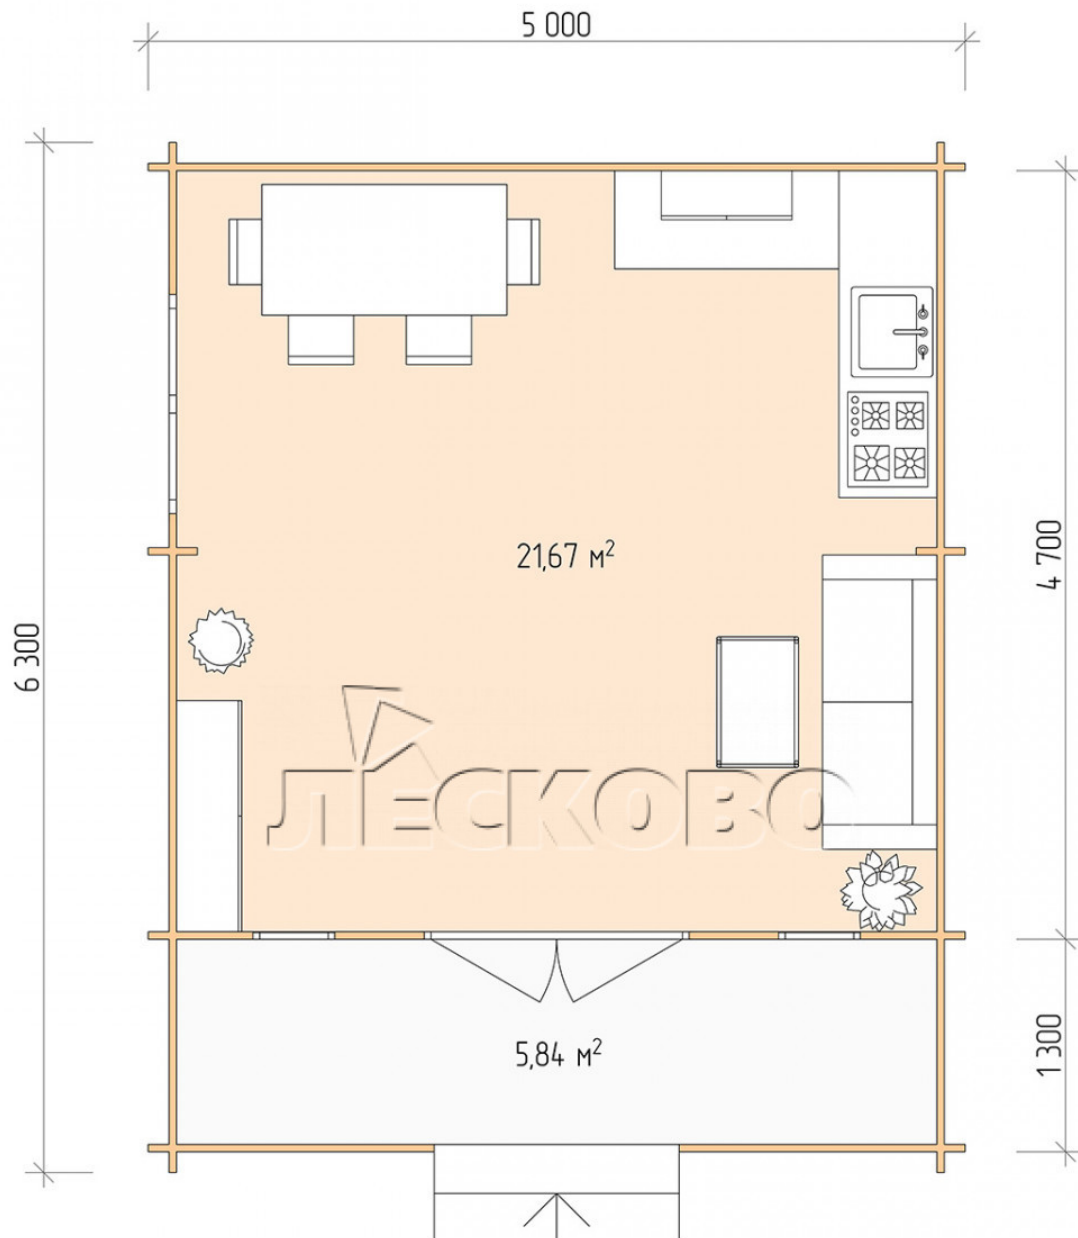

## Log Cabin "DSK" series 5x5

Project Dimensions

5 × 5 / 28.2 m<sup>2</sup>

Full house set

**4,358 €**

### Timber

45 MM

65 MM  
+ 892 €

# Разрез

## House Kit

- Wall kit: 44 × 145mm mini-chamber drying chamber with bowls for the project. The material of the tree is spruce, pine (GOST 8486). Humidity 12-14%. The height of the walls is 2.16 m;
- Logs, lower harness: board 45 × 145 mm chamber drying 10-12%;
- Floors: floorboard 35 mm, Chamber drying;
- Ceiling: imitation of a bar 20 × 135 mm, Chamber drying;
- Wooden windows, glass 4 mm, Single. Treatment with a colorless antiseptic. Hardware;