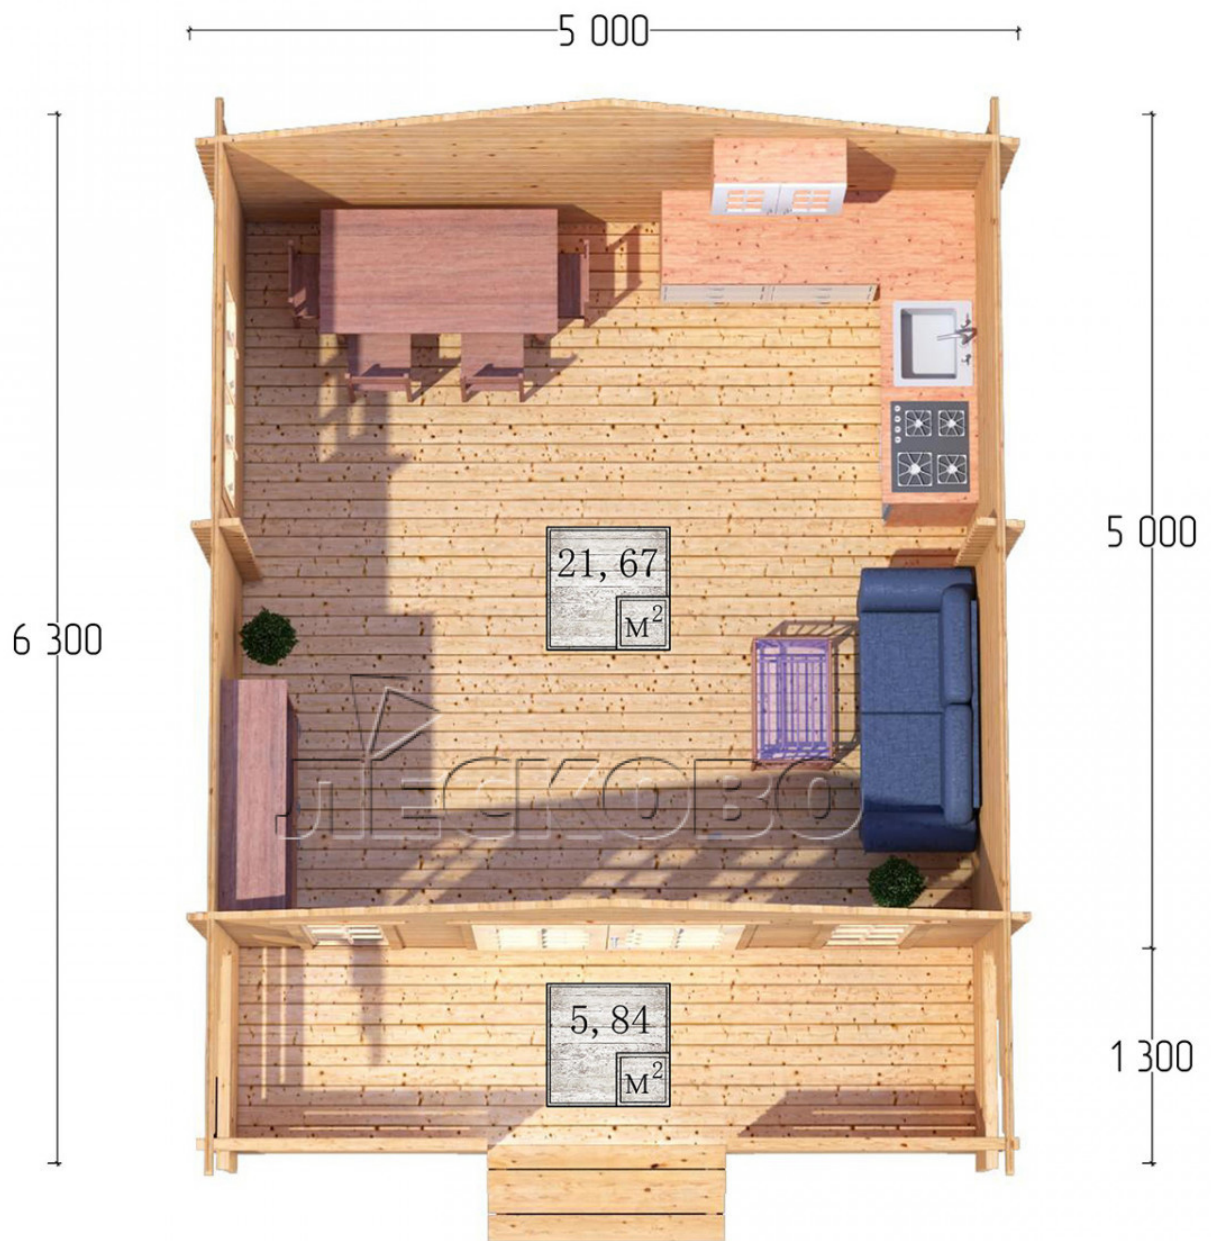

## Log Cabin "DSK" series 5x5

Project Dimensions

5 × 5 / 28.2 m<sup>2</sup>

Full house set

**4,358 €**

### Timber

45 MM

65 MM  
+ 892 €

## Project planning

## House Kit

- Wall kit: 44 × 145mm mini-chamber drying chamber with bowls for the project. The material of the tree is spruce, pine (GOST 8486). Humidity 12-14%. The height of the walls is 2.16 m;
- Logs, lower harness: board 45 × 145 mm chamber drying 10-12%;
- Floors: floorboard 35 mm, Chamber drying;
- Ceiling: imitation of a bar 20 × 135 mm, Chamber drying;
- Wooden windows, glass 4 mm, Single. Treatment with a colorless antiseptic. Hardware;