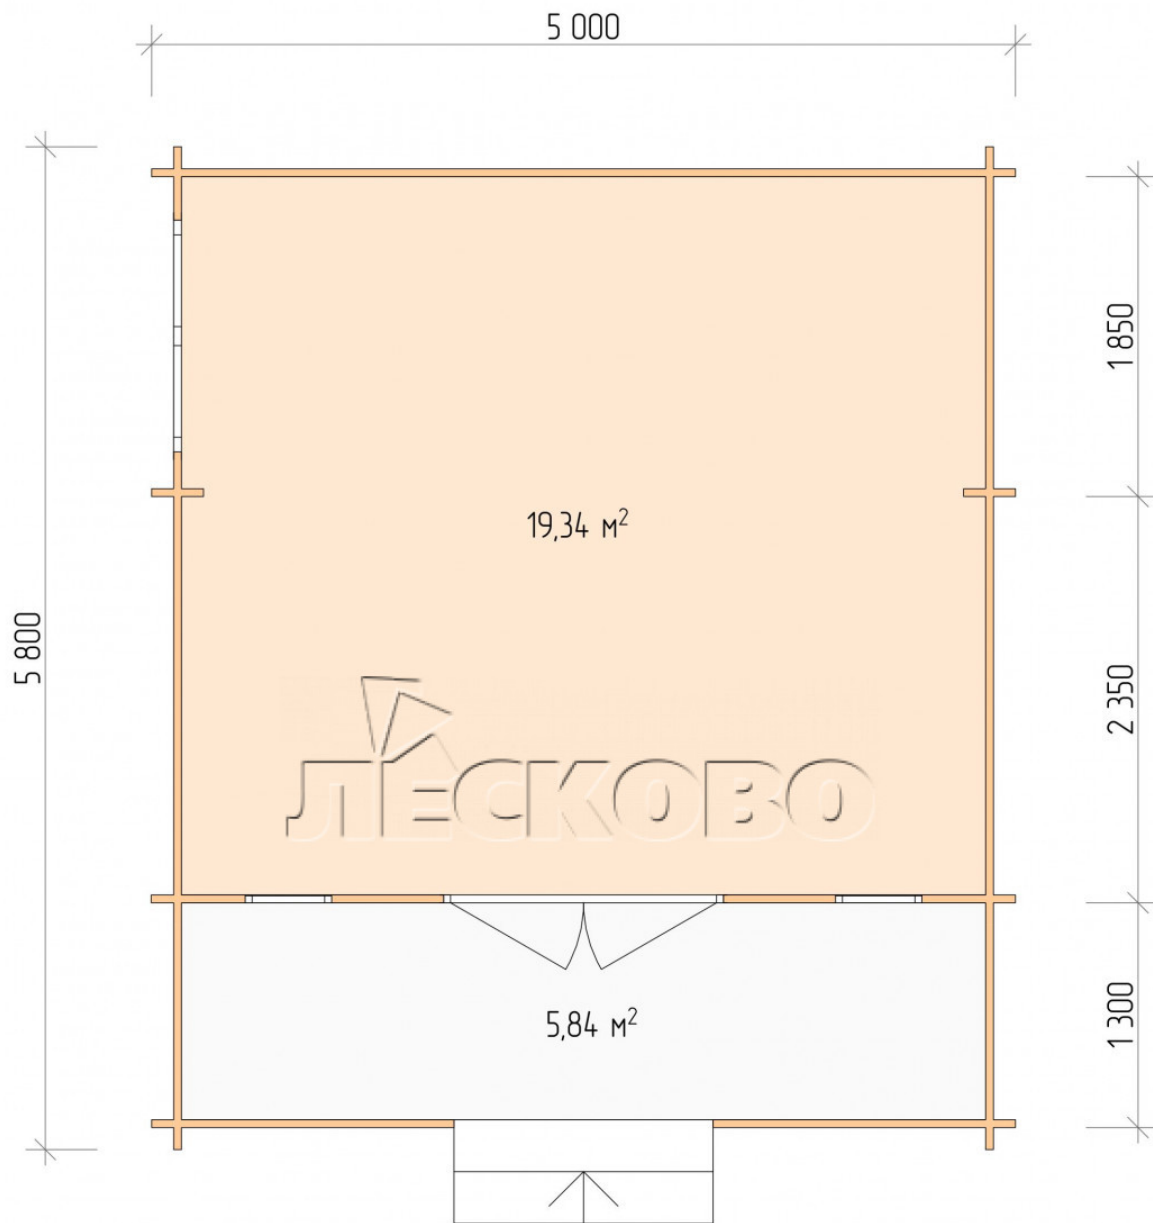

Log Cabin "DSK" series 5×4.5

Project Dimensions

5 × 4.5 / 25.9 m²

Full house set

3,980 €

Timber

45 MM

65 MM
+ 818 €

Project planning

5 000

4 500

Разрез

House Kit

- Wall kit: 44 × 145mm mini-chamber drying chamber with bowls for the project. The material of the tree is spruce, pine (GOST 8486). Humidity 12-14%. The height of the walls is 2.16 m;
- Logs, lower harness: board 45 × 145 mm chamber drying 10-12%;
- Floors: floorboard 35 mm, Chamber drying;
- Ceiling: imitation of a bar 20 × 135 mm, Chamber drying;
- Wooden windows, glass 4 mm, Single. Treatment with a colorless antiseptic. Hardware;

0.42×1.885 м.2 шт.

1.34×0.91 м.1 шт.

- Wooden doors;

1.62×1.885 м.1 шт.

7. Platbands: dry planed board 20 × 100 mm;

8. Roof: shingles.

9. Skirting board 35 mm.

+7 (4942) 499-770