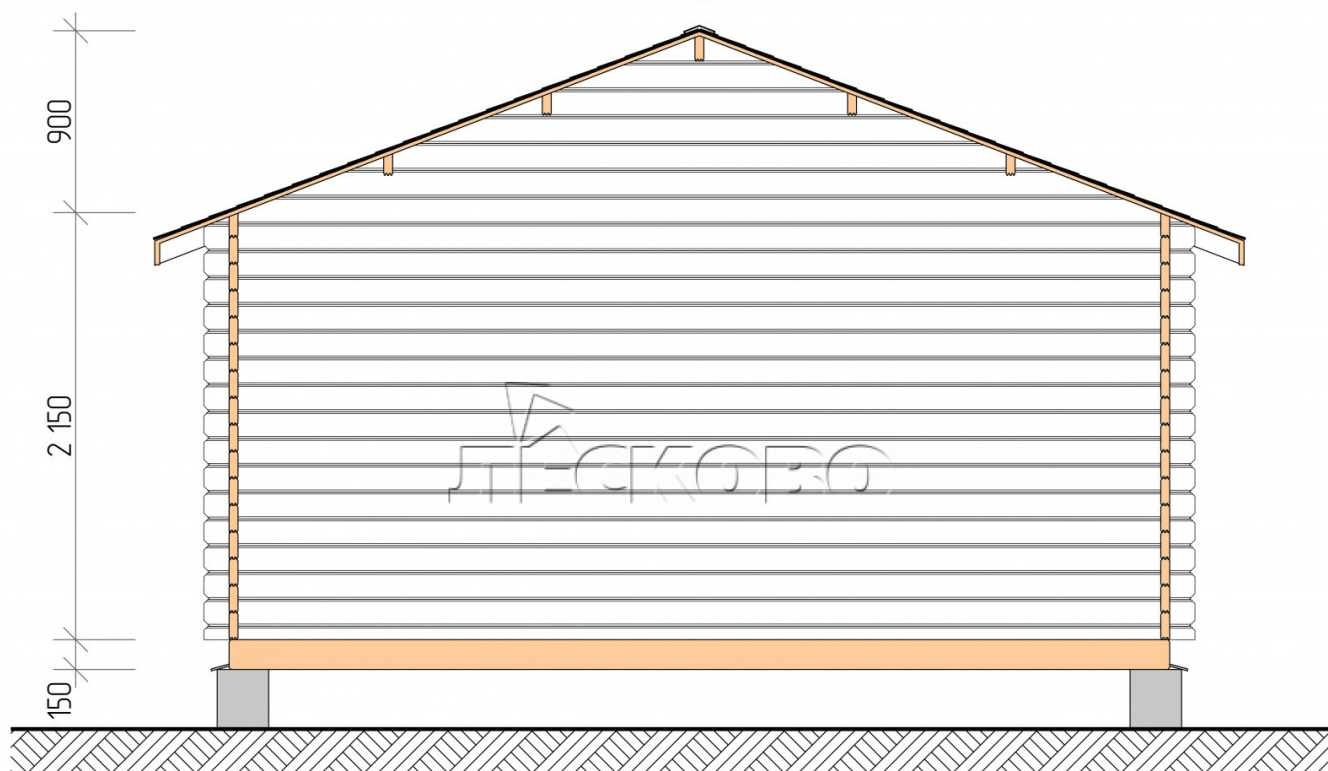

Log Cabin "DSK" series 5×3.5

Project Dimensions

5 × 3.5 / 21.2 m²

Full house set

3,360 €

Timber

45 MM

65 MM
+ 686 €

Project planning

5 000

3 500

14,69
M²

5,84
M²

Разрез

House Kit

- Wall kit: 44 × 145mm mini-chamber drying chamber with bowls for the project. The material of the tree is spruce, pine (GOST 8486). Humidity 12-14%. The height of the walls is 2.16 m;
- Logs, lower harness: board 45 × 145 mm chamber drying 10-12%;
- Floors: floorboard 35 mm, Chamber drying;
- Ceiling: imitation of a bar 20 × 135 mm, Chamber drying;
- Wooden windows, glass 4 mm, Single. Treatment with a colorless antiseptic. Hardware;

0.42×1.885 м.2 шт.

- Wooden doors;

1.62×1.885 м.1 шт.

7. Platbands: dry planed board 20 × 100 mm;

8. Roof: shingles.

9. Skirting board 35 mm.

+7 (4942) 499-770

156014, г. Кострома, ул. Базовая, д. 8