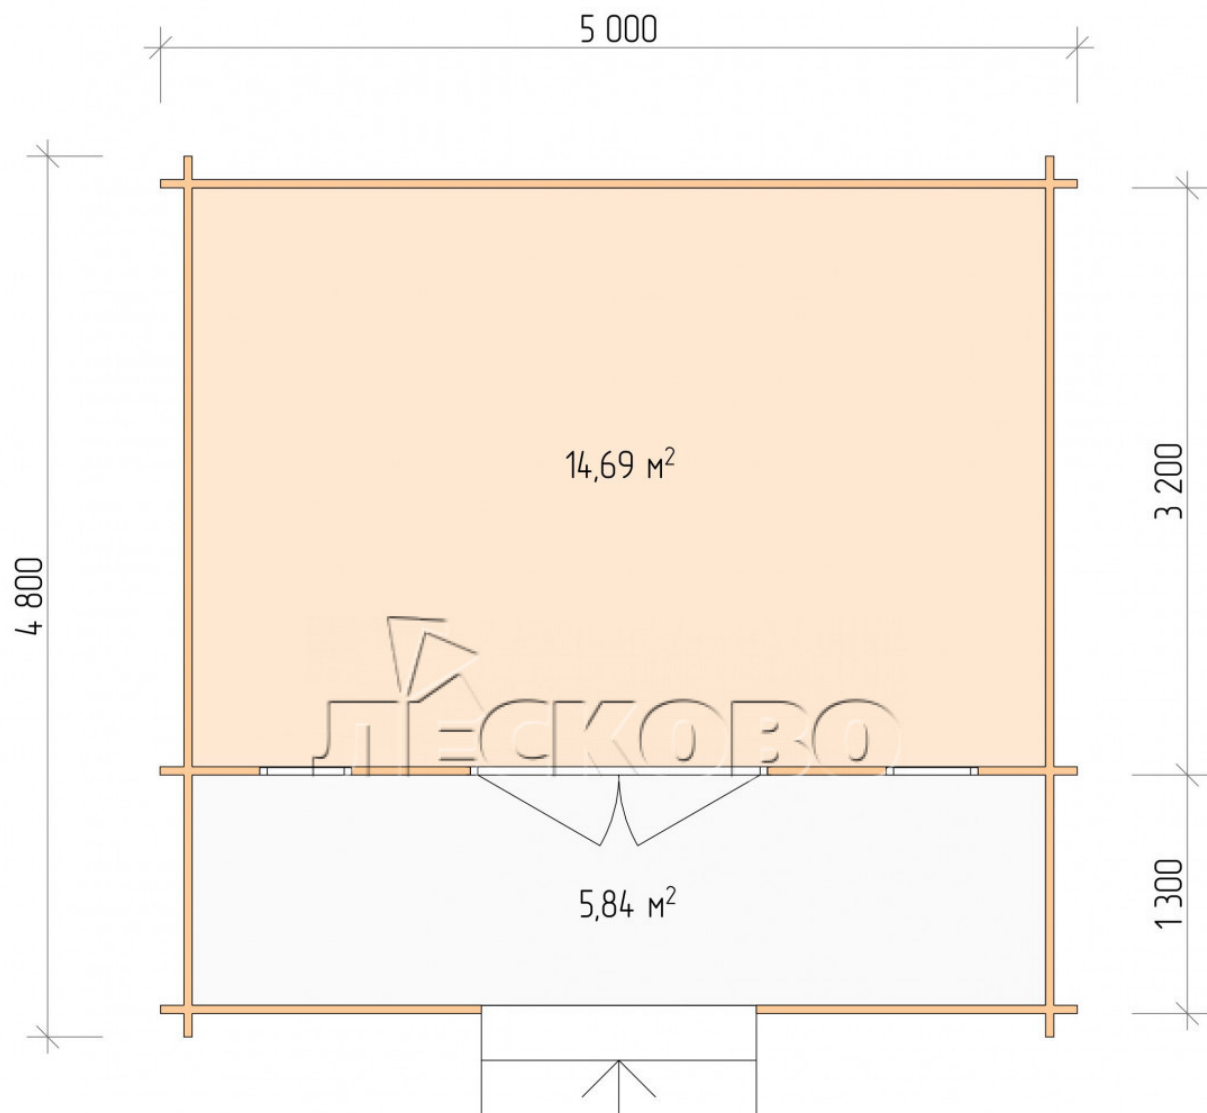

Log Cabin "DSK" series 5×3.5

Project Dimensions

5 × 3.5 / 21.2 m²

Full house set

3,360 €

Timber

45 MM

65 MM
+ 686 €

Project planning

5 000

3 500

14,69
M²

5,84
M²

Разрез

House Kit

- Wall kit: 44 × 145mm mini-chamber drying chamber with bowls for the project. The material of the tree is spruce, pine (GOST 8486). Humidity 12-14%. The height of the walls is 2.16 m;
- Logs, lower harness: board 45 × 145 mm chamber drying 10-12%;
- Floors: floorboard 35 mm, Chamber drying;
- Ceiling: imitation of a bar 20 × 135 mm, Chamber drying;
- Wooden windows, glass 4 mm, Single. Treatment with a colorless antiseptic. Hardware;

0.42×1.885 м.2 шт.

- Wooden doors;

1.62×1.885 м.1 шт.

7. Platbands: dry planed board 20 × 100 mm;

8. Roof: shingles.

9. Skirting board 35 mm.

+7 (4942) 499-770

156014, г. Кострома, ул. Базовая, д. 8