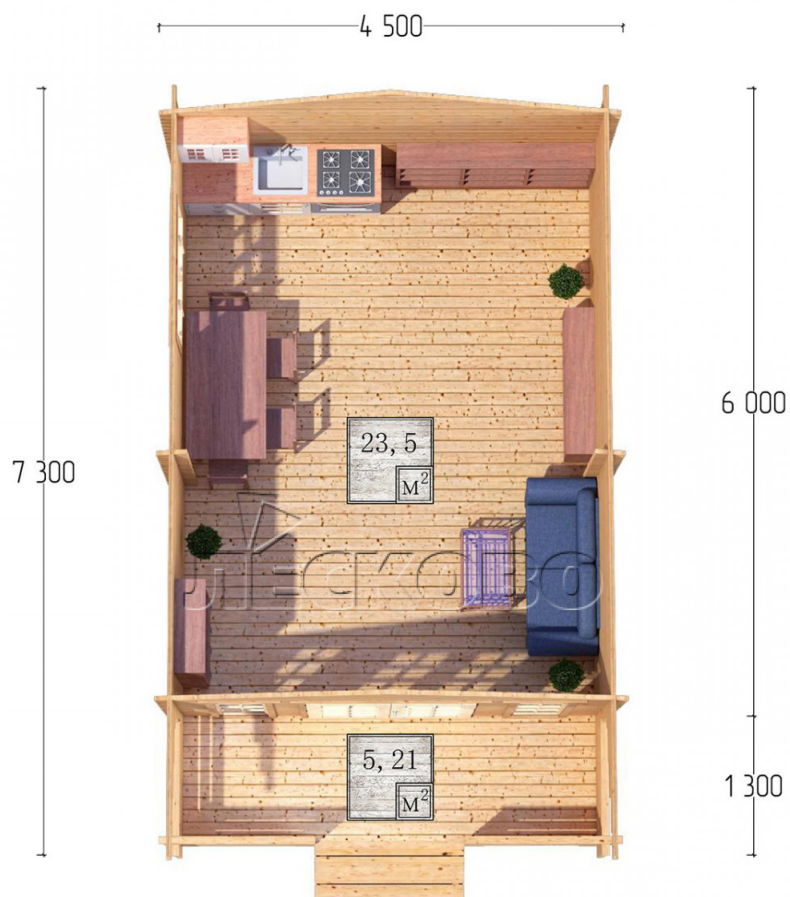

Log Cabin "DSK" series 4.5×6

Project Dimensions

4.5 × 6 / 29.4 m²

Цена

5,982 €

Timber

45 mm

65 mm
+ 1,165 €

Assembling a house kit

No assembly required

Assembly required
+ 1,496 €

Project planning

Разрез

House Kit

- Wall kit: 44 × 145mm mini-chamber drying chamber with bowls for the project. The material of the tree is spruce, pine (GOST 8486). Humidity 12-14%. The height of the walls is 2.16 m;
- Logs, lower harness: board 45 × 145 mm chamber drying 10-12%;
- Floors: floorboard 35 mm, Chamber drying;
- Ceiling: imitation of a bar 20 × 135 mm, Chamber drying;
- Wooden windows, glass 4 mm, Single. Treatment with a colorless antiseptic. Hardware;

1.34×0.91 м.1 шт.

0.42×1.885 м.2 шт.

- Wooden doors;

1.62×1.885 м.1 шт.

7. Platbands: dry planed board 20 × 100 mm;

8. Roof: shingles.

9. Skirting board 35 mm.

+7 (4942) 499-770