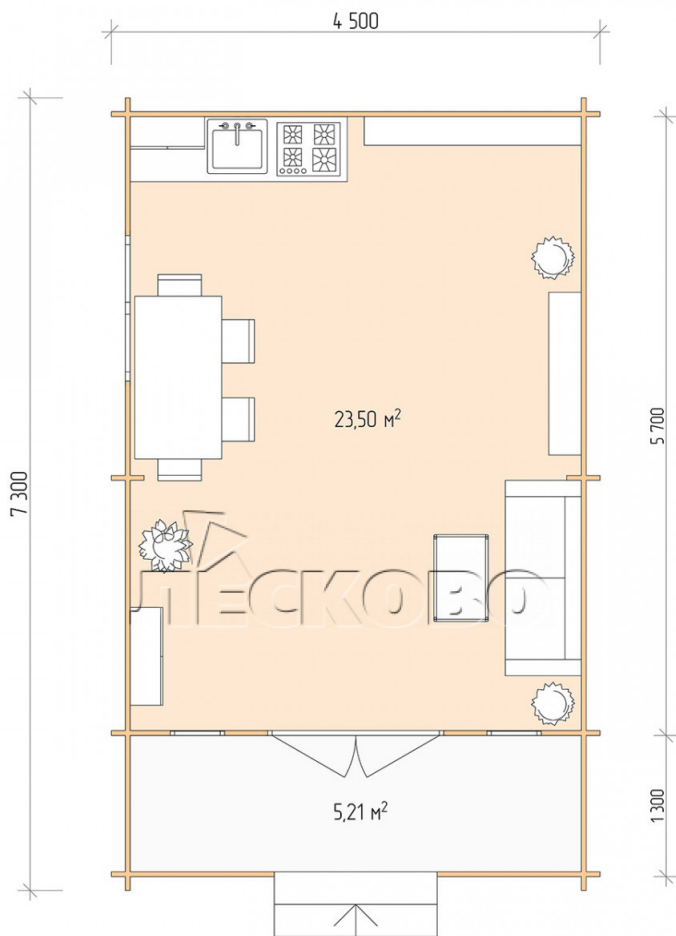

Log Cabin "DSK" series 4.5×6

Project Dimensions

4.5 × 6 / 29.4 m²

Цена

5,982 €

Timber

45 mm

65 mm
+ 1,165 €

Assembling a house kit

No assembly required

Assembly required
+ 1,496 €

Project planning

Разрез

House Kit

- Wall kit: 44 × 145mm mini-chamber drying chamber with bowls for the project. The material of the tree is spruce, pine (GOST 8486). Humidity 12-14%. The height of the walls is 2.16 m;
- Logs, lower harness: board 45 × 145 mm chamber drying 10-12%;
- Floors: floorboard 35 mm, Chamber drying;
- Ceiling: imitation of a bar 20 × 135 mm, Chamber drying;
- Wooden windows, glass 4 mm, Single. Treatment with a colorless antiseptic. Hardware;

1.34×0.91 м.1 шт.

0.42×1.885 м.2 шт.

- Wooden doors;

1.62×1.885 м.1 шт.

7. Platbands: dry planed board 20 × 100 mm;

8. Roof: shingles.

9. Skirting board 35 mm.

+7 (4942) 499-770