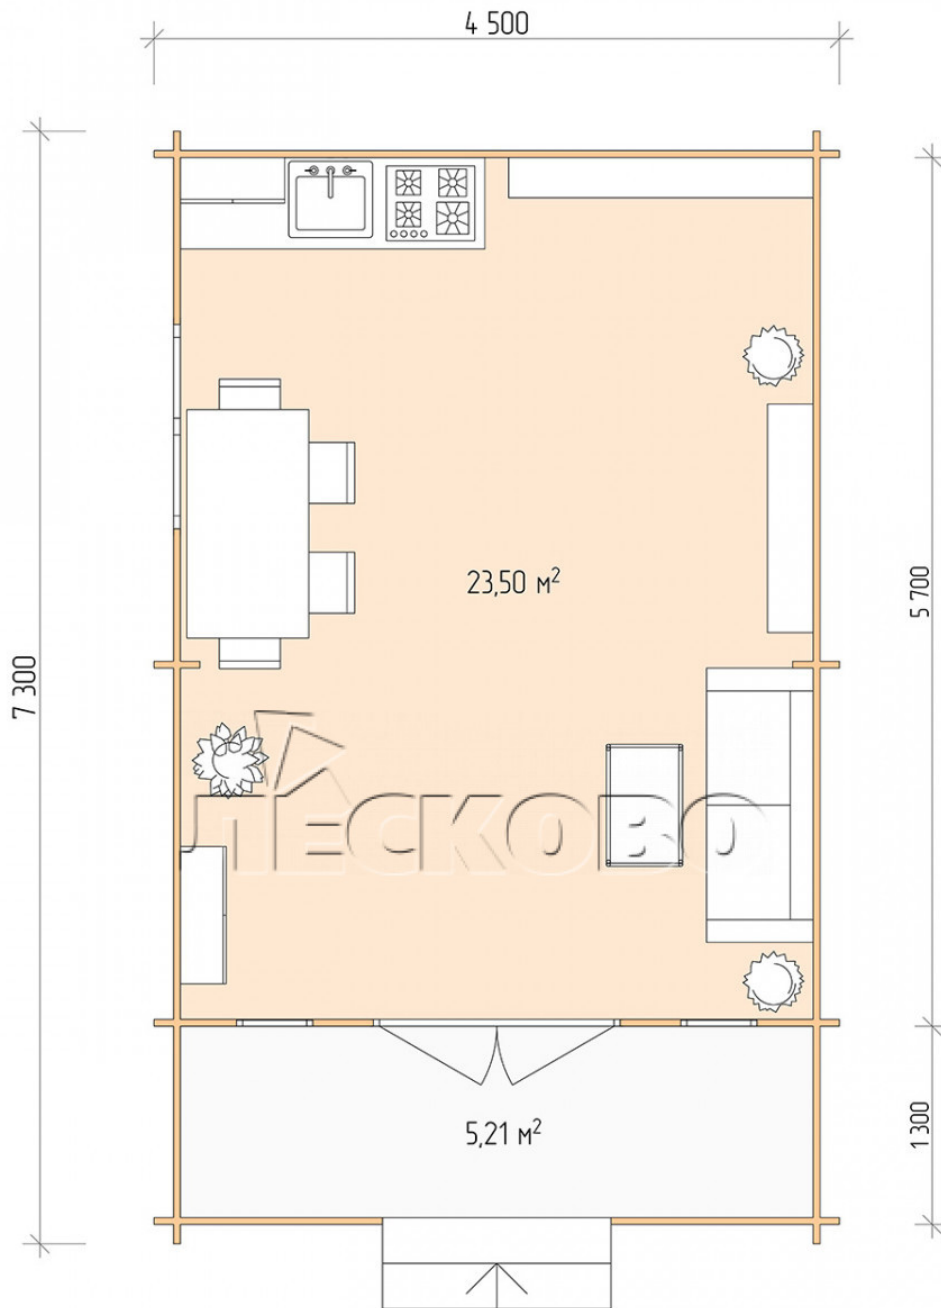

Log Cabin "DSK" series 4.5×6

Project Dimensions

4.5 × 6 / 29.4 m²

Full house set

4,398 €

Timber

45 MM

65 MM
+ 868 €

Project planning

Разрез

House Kit

- Wall kit: 44 × 145mm mini-chamber drying chamber with bowls for the project. The material of the tree is spruce, pine (GOST 8486). Humidity 12-14%. The height of the walls is 2.16 m;
- Logs, lower harness: board 45 × 145 mm chamber drying 10-12%;
- Floors: floorboard 35 mm, Chamber drying;
- Ceiling: imitation of a bar 20 × 135 mm, Chamber drying;
- Wooden windows, glass 4 mm, Single. Treatment with a colorless antiseptic. Hardware;

0.42×1.885 м.2 шт.

1.34×0.91 м.1 шт.

- Wooden doors;

1.62×1.885 м.1 шт.

7. Platbands: dry planed board 20 × 100 mm;

8. Roof: shingles.

9. Skirting board 35 mm.

+7 (4942) 499-770