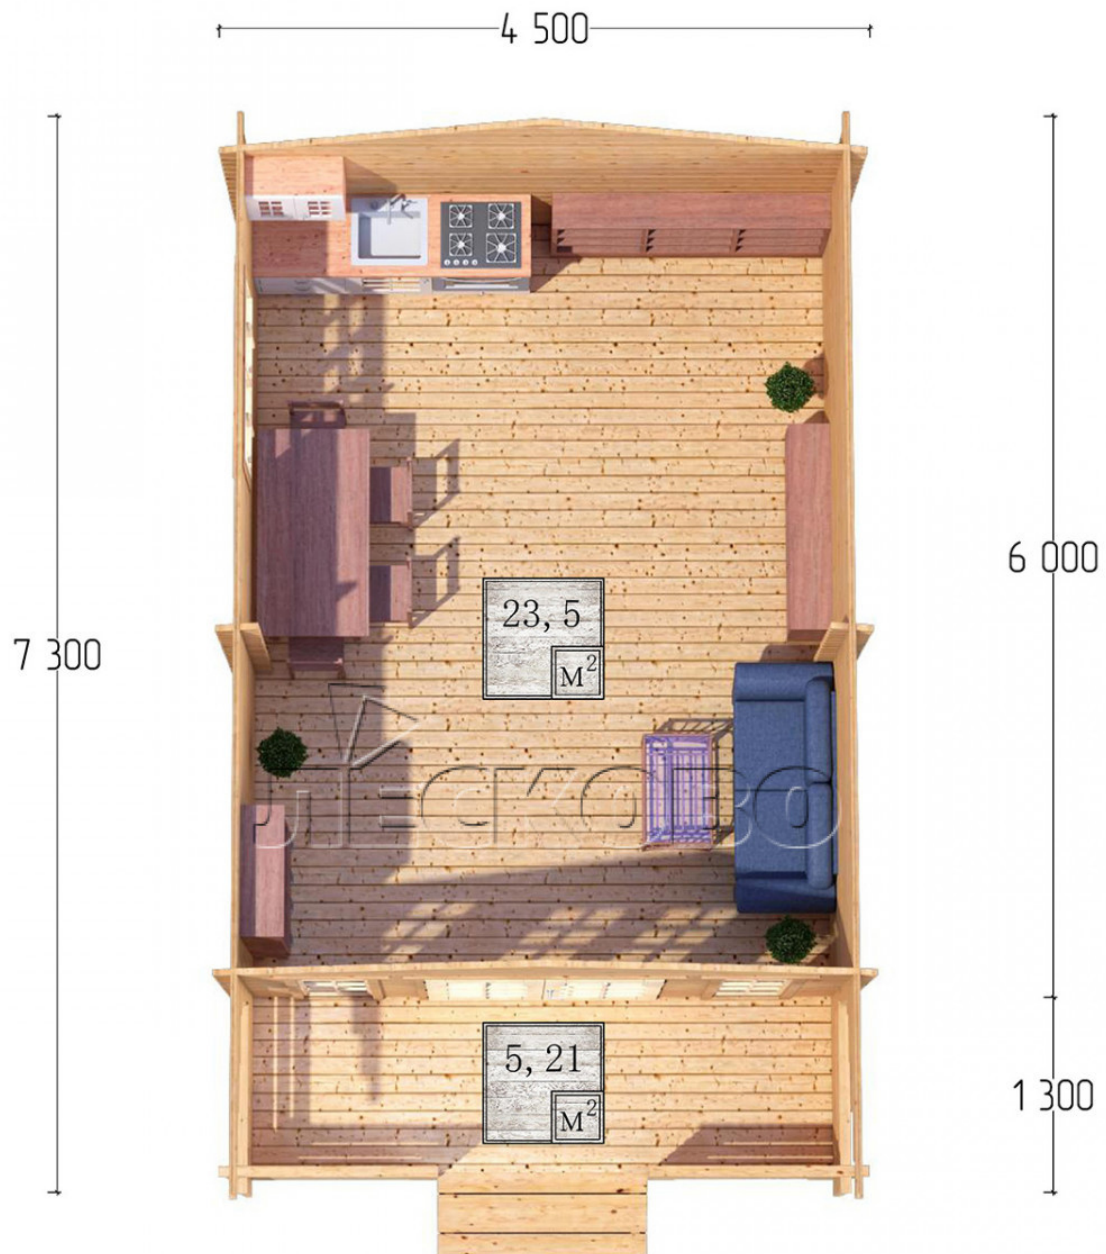

Log Cabin "DSK" series 4.5×6

Project Dimensions

4.5 × 6 / 29.4 m²

Full house set

4,398 €

Timber

45 MM

65 MM
+ 868 €

Project planning

Разрез

House Kit

- Wall kit: 44 × 145mm mini-chamber drying chamber with bowls for the project. The material of the tree is spruce, pine (GOST 8486). Humidity 12-14%. The height of the walls is 2.16 m;
- Logs, lower harness: board 45 × 145 mm chamber drying 10-12%;
- Floors: floorboard 35 mm, Chamber drying;
- Ceiling: imitation of a bar 20 × 135 mm, Chamber drying;
- Wooden windows, glass 4 mm, Single. Treatment with a colorless antiseptic. Hardware;

0.42×1.885 м.2 шт.

1.34×0.91 м.1 шт.

- Wooden doors;

1.62×1.885 м.1 шт.

7. Platbands: dry planed board 20 × 100 mm;

8. Roof: shingles.

9. Skirting board 35 mm.

+7 (4942) 499-770