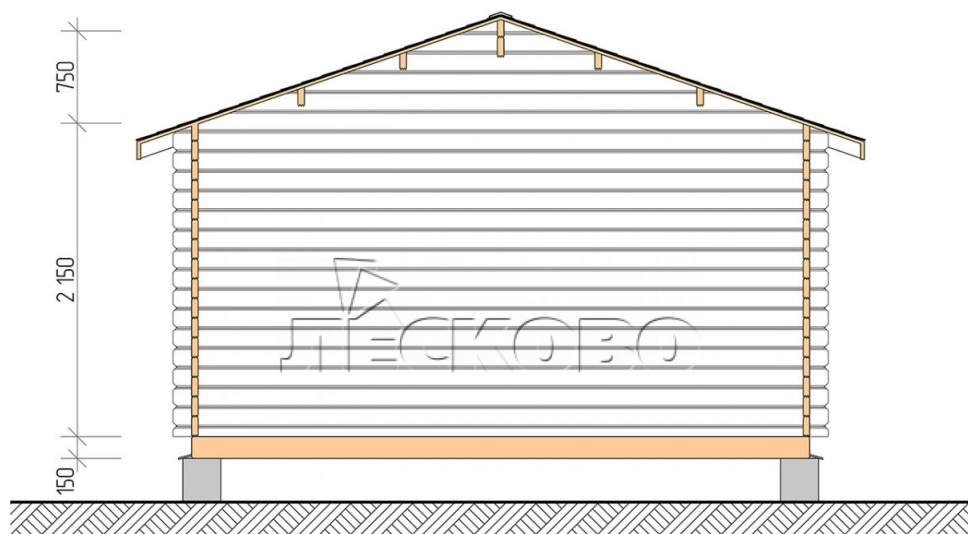

Log Cabin "DSK" series 4.5×5.5

Project Dimensions

4.5 × 5.5 / 27.3 m²

Цена

5,711 €

Timber

45 mm

65 mm
+ 1,111 €

Assembling a house kit

No assembly required

Assembly required
+ 1,428 €

Project planning

Разрез

House Kit

- Wall kit: 44 × 145mm mini-chamber drying chamber with bowls for the project. The material of the tree is spruce, pine (GOST 8486). Humidity 12-14%. The height of the walls is 2.16 m;
- Logs, lower harness: board 45 × 145 mm chamber drying 10-12%;
- Floors: floorboard 35 mm, Chamber drying;
- Ceiling: imitation of a bar 20 × 135 mm, Chamber drying;
- Wooden windows, glass 4 mm, Single. Treatment with a colorless antiseptic. Hardware;

1.34×0.91 м.1 шт.

0.42×1.885 м.2 шт.

- Wooden doors;

1.62×1.885 м.1 шт.

7. Platbands: dry planed board 20 × 100 mm;

8. Roof: shingles.

9. Skirting board 35 mm.

+7 (4942) 499-770