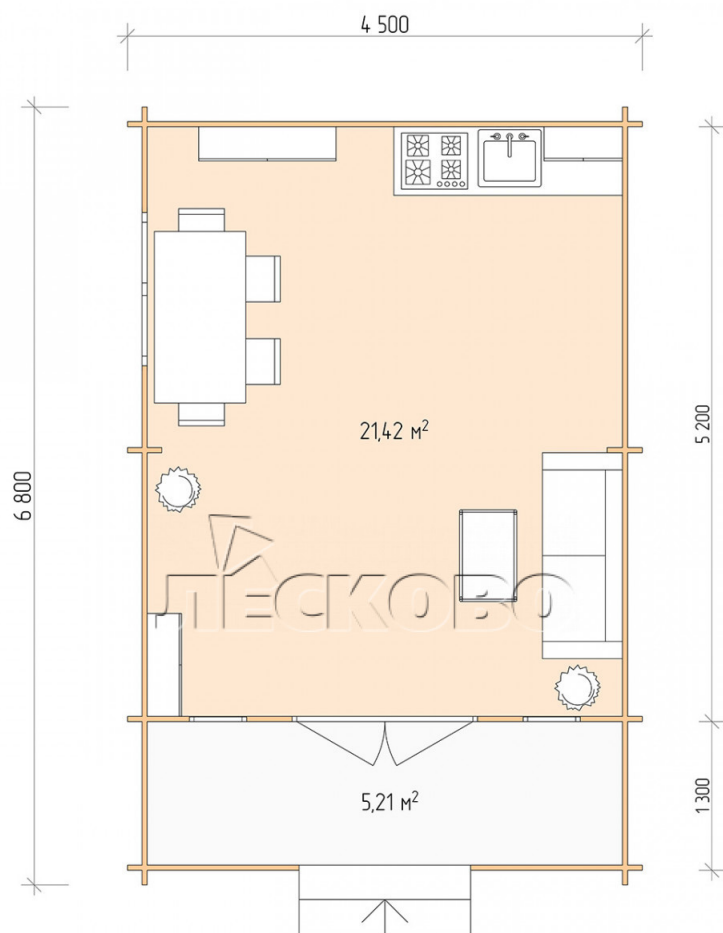

Log Cabin "DSK" series 4.5×5.5

Project Dimensions

4.5 × 5.5 / 27.3 m²

Цена

5,711 €

Timber

45 mm

65 mm
+ 1,111 €

Assembling a house kit

No assembly required

Assembly required
+ 1,428 €

Project planning

Разрез

House Kit

- Wall kit: 44 × 145mm mini-chamber drying chamber with bowls for the project. The material of the tree is spruce, pine (GOST 8486). Humidity 12-14%. The height of the walls is 2.16 m;
- Logs, lower harness: board 45 × 145 mm chamber drying 10-12%;
- Floors: floorboard 35 mm, Chamber drying;
- Ceiling: imitation of a bar 20 × 135 mm, Chamber drying;
- Wooden windows, glass 4 mm, Single. Treatment with a colorless antiseptic. Hardware;

1.34×0.91 м.1 шт.

0.42×1.885 м.2 шт.

- Wooden doors;

1.62×1.885 м.1 шт.

7. Platbands: dry planed board 20 × 100 mm;

8. Roof: shingles.

9. Skirting board 35 mm.

+7 (4942) 499-770