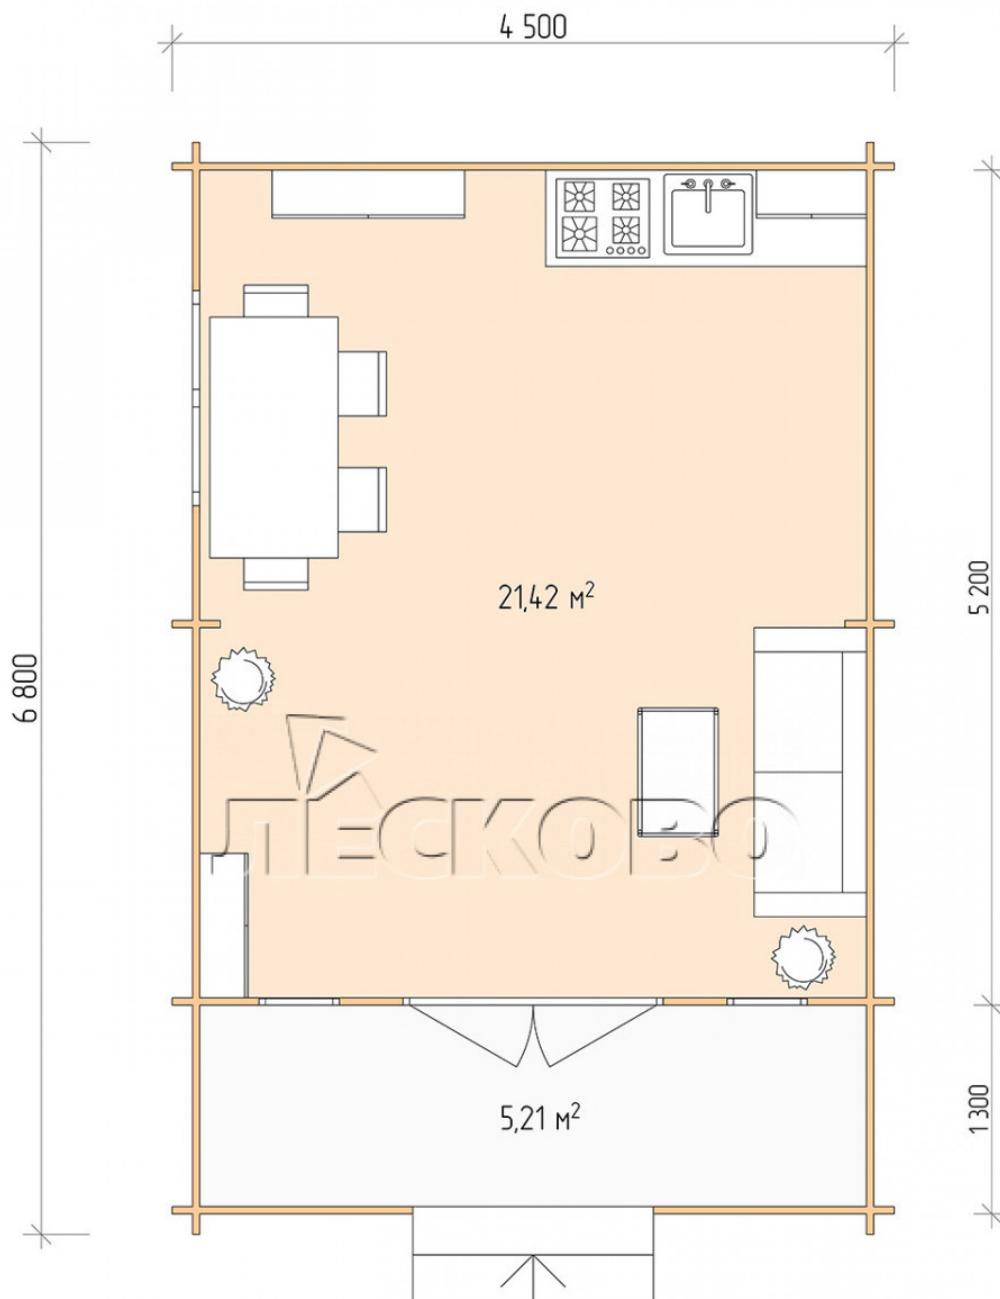

Log Cabin "DSK" series 4.5×5.5

Project Dimensions

4.5 × 5.5 / 27.3 m²

Full house set

4,146 €

Timber

45 mm

65 mm
+ 818 €

Project planning

Разрез

House Kit

- Wall kit: 44 × 145mm mini-chamber drying chamber with bowls for the project. The material of the tree is spruce, pine (GOST 8486). Humidity 12-14%. The height of the walls is 2.16 m;
- Logs, lower harness: board 45 × 145 mm chamber drying 10-12%;
- Floors: floorboard 35 mm, Chamber drying;
- Ceiling: imitation of a bar 20 × 135 mm, Chamber drying;
- Wooden windows, glass 4 mm, Single. Treatment with a colorless antiseptic. Hardware;

0.42×1.885 м.2 шт.

1.34×0.91 м.1 шт.

- Wooden doors;

1.62×1.885 м.1 шт.

7. Platbands: dry planed board 20 × 100 mm;

8. Roof: shingles.

9. Skirting board 35 mm.

+7 (4942) 499-770