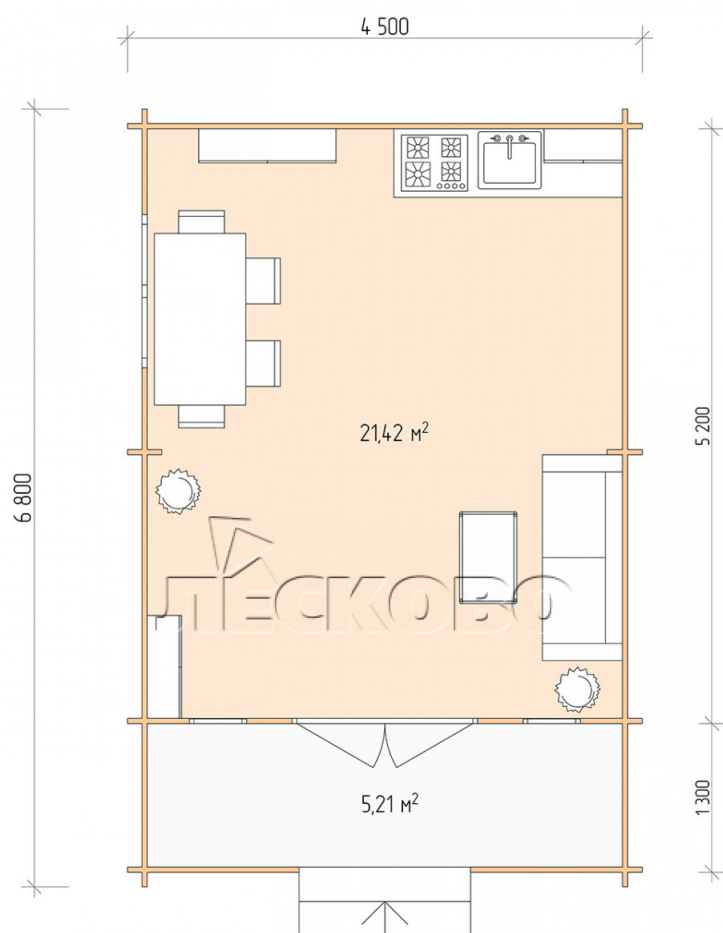

Log Cabin "DSK" series 4.5×5.5

Project Dimensions

4.5 × 5.5 / 27.3 m²

Цена

5,751 €

Timber

45 mm

65 mm
+ 1,118 €

Assembling a house kit

No assembly required

Assembly required
+ 1,438 €

Project planning

Разрез

House Kit

- Wall kit: 44 × 145mm mini-chamber drying chamber with bowls for the project. The material of the tree is spruce, pine (GOST 8486). Humidity 12-14%. The height of the walls is 2.16 m;
- Logs, lower harness: board 45 × 145 mm chamber drying 10-12%;
- Floors: floorboard 35 mm, Chamber drying;
- Ceiling: imitation of a bar 20 × 135 mm, Chamber drying;
- Wooden windows, glass 4 mm, Single. Treatment with a colorless antiseptic. Hardware;

1.34×0.91 м.1 шт.

0.42×1.885 м.2 шт.

- Wooden doors;

1.62×1.885 м.1 шт.

7. Platbands: dry planed board 20 × 100 mm;

8. Roof: shingles.

9. Skirting board 35 mm.

+7 (4942) 499-770