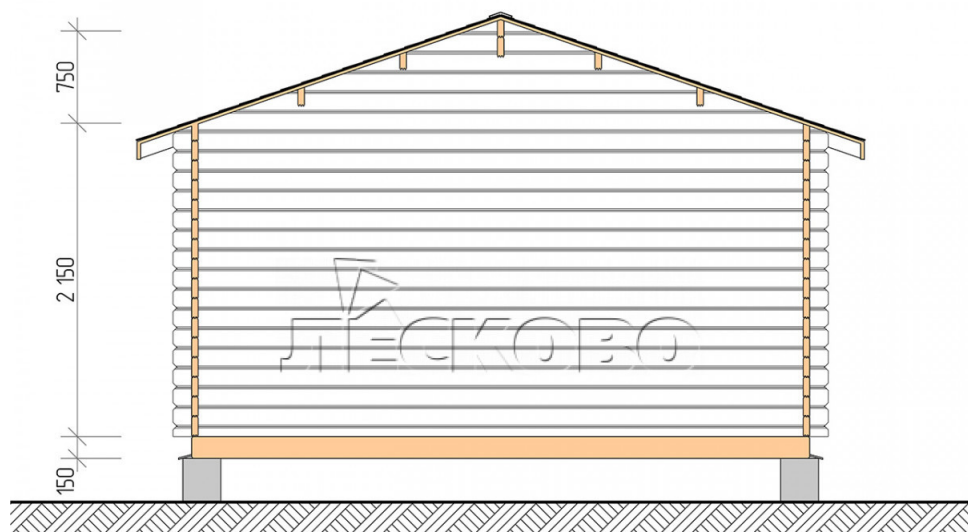

Log Cabin "DSK" series 4.5×5.5

Project Dimensions

4.5 × 5.5 / 27.3 m²

Цена

5,751 €

Timber

45 mm

65 mm
+ 1,118 €

Assembling a house kit

No assembly required

Assembly required
+ 1,438 €

Project planning

Разрез

House Kit

- Wall kit: 44 × 145mm mini-chamber drying chamber with bowls for the project. The material of the tree is spruce, pine (GOST 8486). Humidity 12-14%. The height of the walls is 2.16 m;
- Logs, lower harness: board 45 × 145 mm chamber drying 10-12%;
- Floors: floorboard 35 mm, Chamber drying;
- Ceiling: imitation of a bar 20 × 135 mm, Chamber drying;
- Wooden windows, glass 4 mm, Single. Treatment with a colorless antiseptic. Hardware;

1.34×0.91 м.1 шт.

0.42×1.885 м.2 шт.

- Wooden doors;

1.62×1.885 м.1 шт.

7. Platbands: dry planed board 20 × 100 mm;

8. Roof: shingles.

9. Skirting board 35 mm.

+7 (4942) 499-770