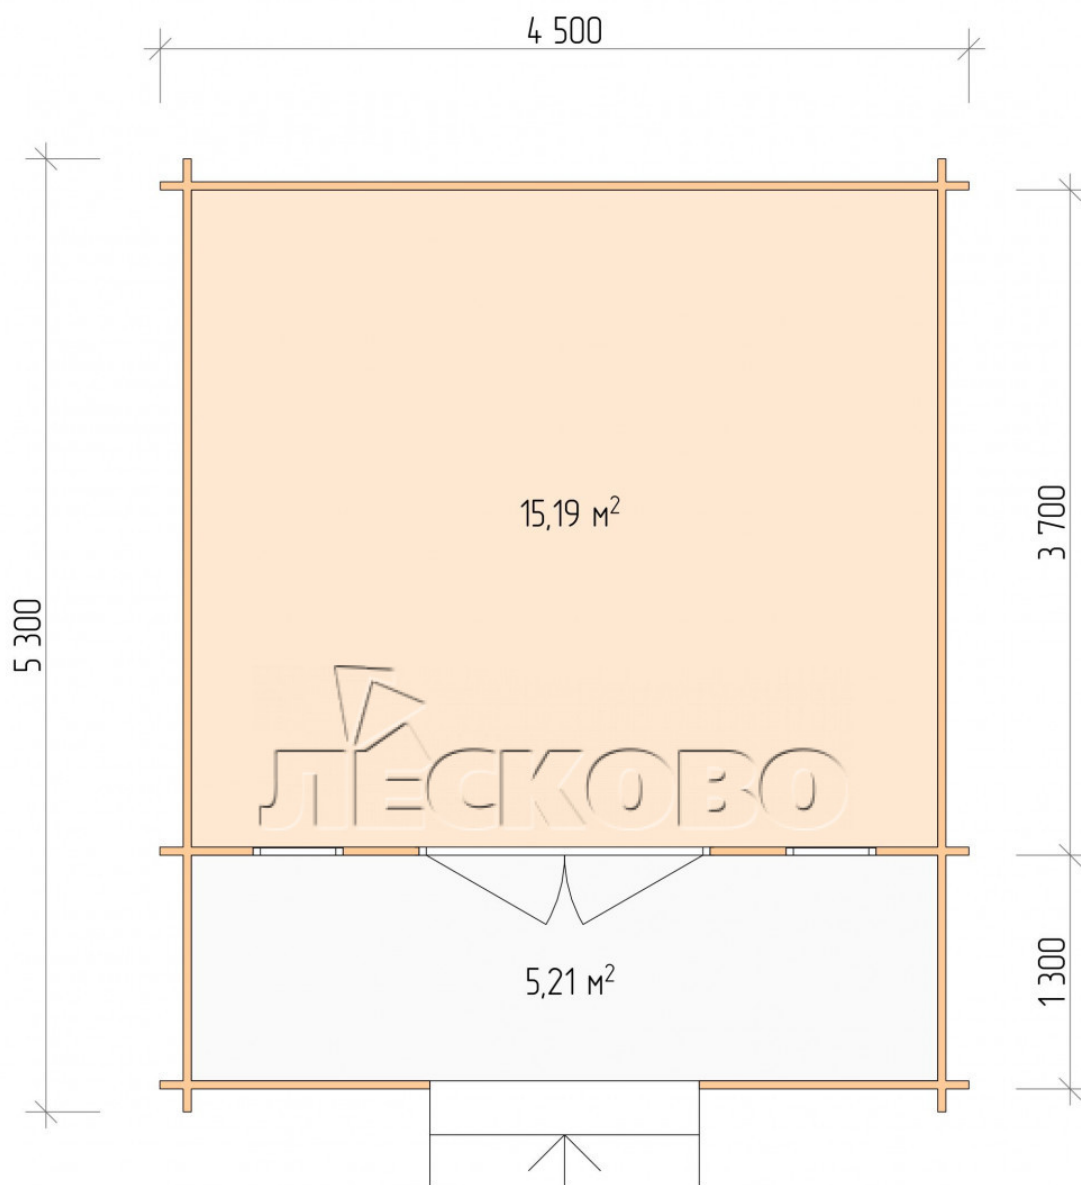

Log Cabin "DSK" series 4.5×4

Project Dimensions

4.5 × 4 / 21 m²

Full house set

3,272 €

Timber

45 MM

65 MM
+ 681 €

Project planning

4 500

4 000

Разрез

House Kit

- Wall kit: 44 × 145mm mini-chamber drying chamber with bowls for the project. The material of the tree is spruce, pine (GOST 8486). Humidity 12-14%. The height of the walls is 2.16 m;
- Logs, lower harness: board 45 × 145 mm chamber drying 10-12%;
- Floors: floorboard 35 mm, Chamber drying;
- Ceiling: imitation of a bar 20 × 135 mm, Chamber drying;
- Wooden windows, glass 4 mm, Single. Treatment with a colorless antiseptic. Hardware;

0.42×1.885 м.2 шт.

- Wooden doors;

1.62×1.885 м.1 шт.

7. Platbands: dry planed board 20 × 100 mm;

8. Roof: shingles.

9. Skirting board 35 mm.

+7 (4942) 499-770

156014, г. Кострома, ул. Базовая, д. 8