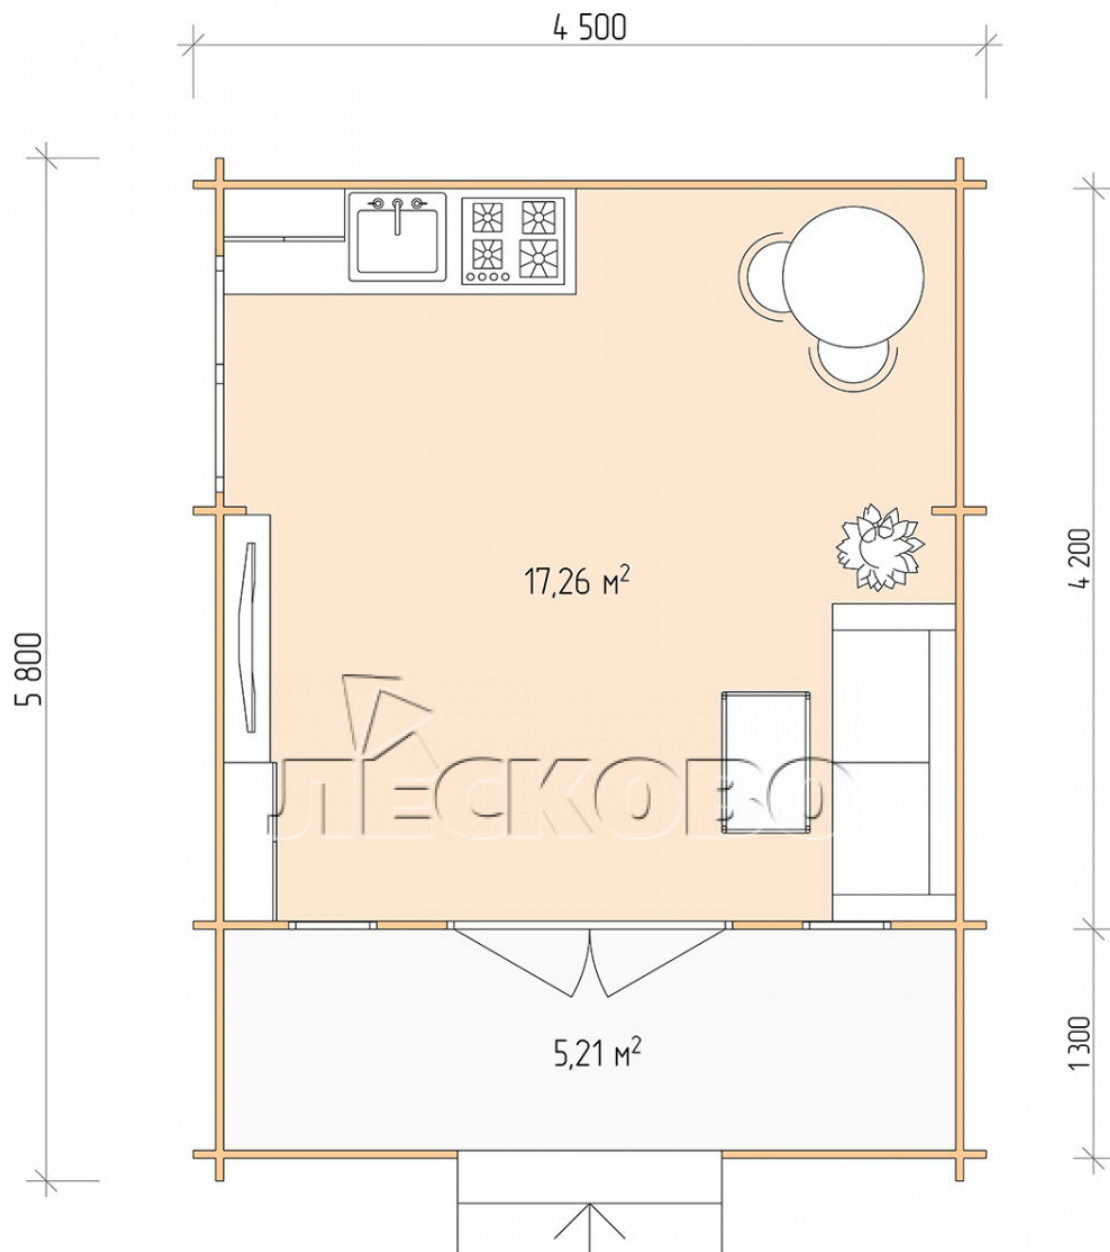

Log Cabin "DSK" series 4.5×4.5

Project Dimensions

4.5 × 4.5 / 23.1 m²

Full house set

3,768 €

Timber

45 MM

65 MM
+ 749 €

Project planning

4 500

5 800

4 500

1 300

17,26
M²

5,21
M²

Дизайн 3D

Разрез

House Kit

- Wall kit: 44 × 145mm mini-chamber drying chamber with bowls for the project. The material of the tree is spruce, pine (GOST 8486). Humidity 12-14%. The height of the walls is 2.16 m;
- Logs, lower harness: board 45 × 145 mm chamber drying 10-12%;
- Floors: floorboard 35 mm, Chamber drying;
- Ceiling: imitation of a bar 20 × 135 mm, Chamber drying;
- Wooden windows, glass 4 mm, Single. Treatment with a colorless antiseptic. Hardware;

0.42×1.885 м.2 шт.

1.34×0.91 м.1 шт.

- Wooden doors;

1.62×1.885 м.1 шт.

7. Platbands: dry planed board 20 × 100 mm;

8. Roof: shingles.

9. Skirting board 35 mm.

+7 (4942) 499-770