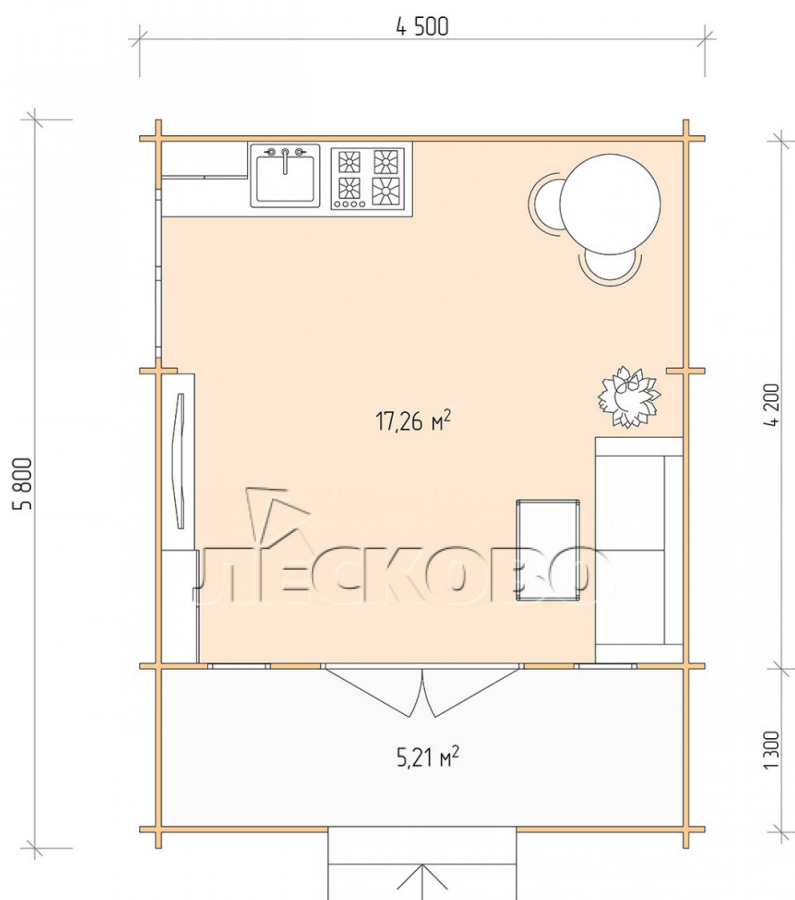

Log Cabin "DSK" series 4.5×4.5

Project Dimensions

4.5 × 4.5 / 23.1 m²

Цена

5,138 €

Timber

45 mm

65 mm
+ 1,001 €

Assembling a house kit

No assembly required

Assembly required
+ 1,284 €

Project planning

Разрез

House Kit

- Wall kit: 44 × 145mm mini-chamber drying chamber with bowls for the project. The material of the tree is spruce, pine (GOST 8486). Humidity 12-14%. The height of the walls is 2.16 m;
- Logs, lower harness: board 45 × 145 mm chamber drying 10-12%;
- Floors: floorboard 35 mm, Chamber drying;
- Ceiling: imitation of a bar 20 × 135 mm, Chamber drying;
- Wooden windows, glass 4 mm, Single. Treatment with a colorless antiseptic. Hardware;

1.34×0.91 м.1 шт.

0.42×1.885 м.2 шт.

- Wooden doors;

1.62×1.885 м.1 шт.

7. Platbands: dry planed board 20 × 100 mm;

8. Roof: shingles.

9. Skirting board 35 mm.

+7 (4942) 499-770