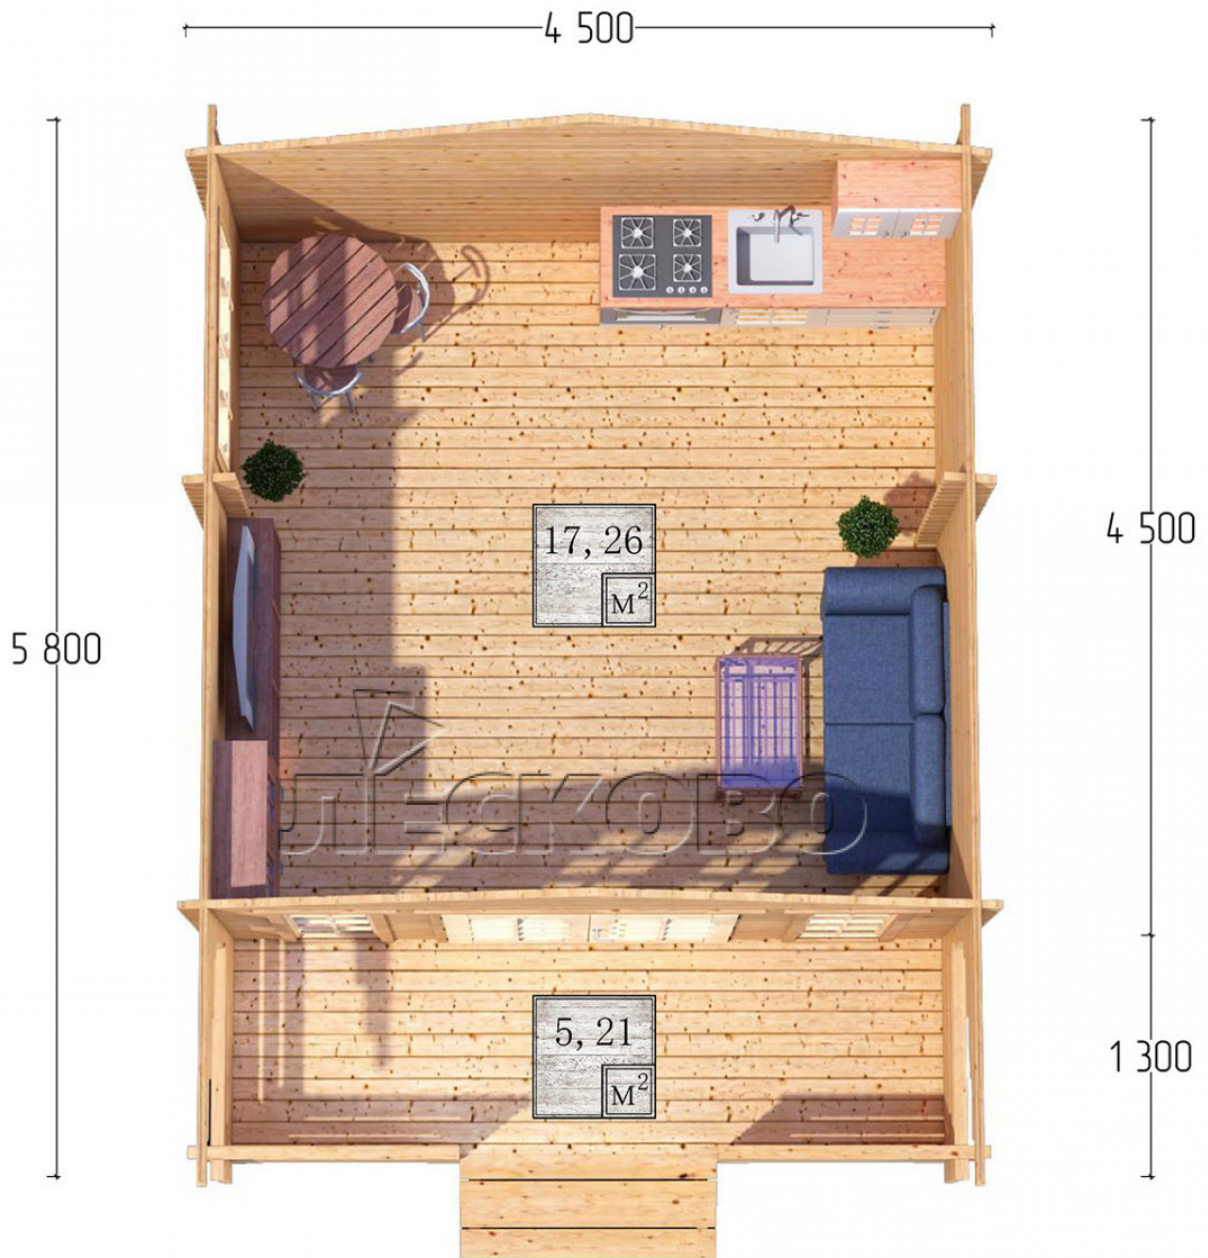

Log Cabin "DSK" series 4.5×4.5

Project Dimensions

4.5 × 4.5 / 23.1 m²

Full house set

3,768 €

Timber

45 MM

65 MM
+ 749 €

Project planning

4 500

5 800

4 500

1 300

17,26
M²

5,21
M²

Дизайн 3D

Разрез

House Kit

- Wall kit: 44 × 145mm mini-chamber drying chamber with bowls for the project. The material of the tree is spruce, pine (GOST 8486). Humidity 12-14%. The height of the walls is 2.16 m;
- Logs, lower harness: board 45 × 145 mm chamber drying 10-12%;
- Floors: floorboard 35 mm, Chamber drying;
- Ceiling: imitation of a bar 20 × 135 mm, Chamber drying;
- Wooden windows, glass 4 mm, Single. Treatment with a colorless antiseptic. Hardware;

0.42×1.885 м.2 шт.

1.34×0.91 м.1 шт.

- Wooden doors;

1.62×1.885 м.1 шт.

7. Platbands: dry planed board 20 × 100 mm;

8. Roof: shingles.

9. Skirting board 35 mm.

+7 (4942) 499-770