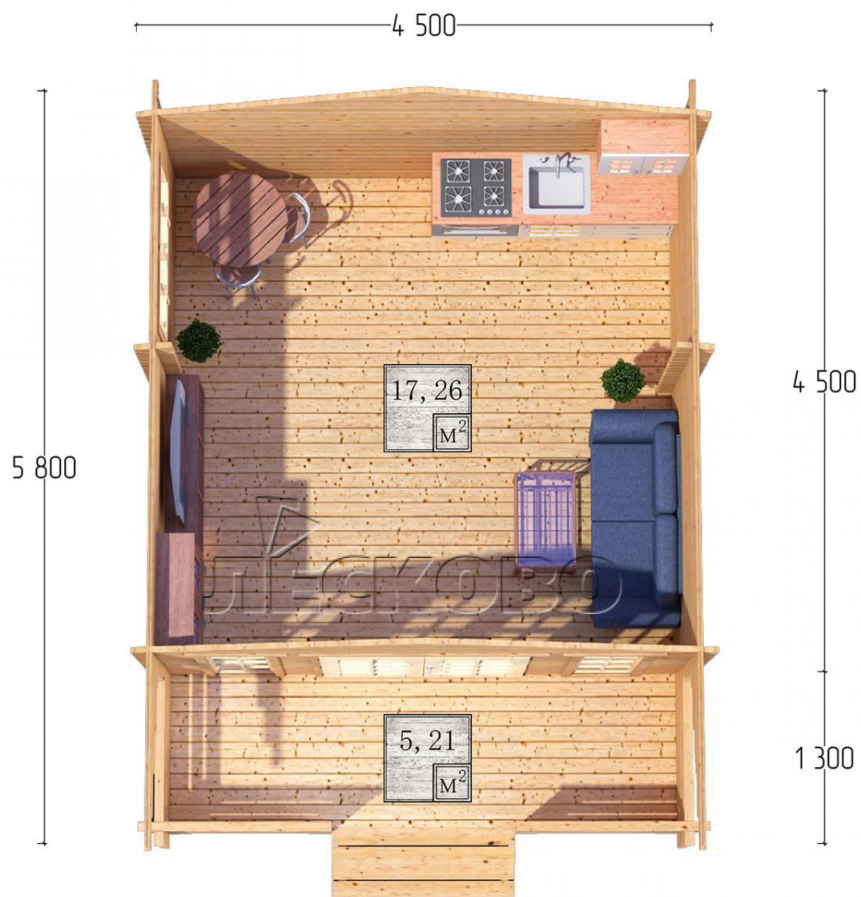

Log Cabin "DSK" series 4.5×4.5

Project Dimensions

4.5 × 4.5 / 23.1 m²

Цена

5,138 €

Timber

45 mm

65 mm
+ 1,001 €

Assembling a house kit

No assembly required

Assembly required
+ 1,284 €

Project planning

Разрез

House Kit

- Wall kit: 44 × 145mm mini-chamber drying chamber with bowls for the project. The material of the tree is spruce, pine (GOST 8486). Humidity 12-14%. The height of the walls is 2.16 m;
- Logs, lower harness: board 45 × 145 mm chamber drying 10-12%;
- Floors: floorboard 35 mm, Chamber drying;
- Ceiling: imitation of a bar 20 × 135 mm, Chamber drying;
- Wooden windows, glass 4 mm, Single. Treatment with a colorless antiseptic. Hardware;

1.34×0.91 м.1 шт.

0.42×1.885 м.2 шт.

- Wooden doors;

1.62×1.885 м.1 шт.

7. Platbands: dry planed board 20 × 100 mm;

8. Roof: shingles.

9. Skirting board 35 mm.

+7 (4942) 499-770