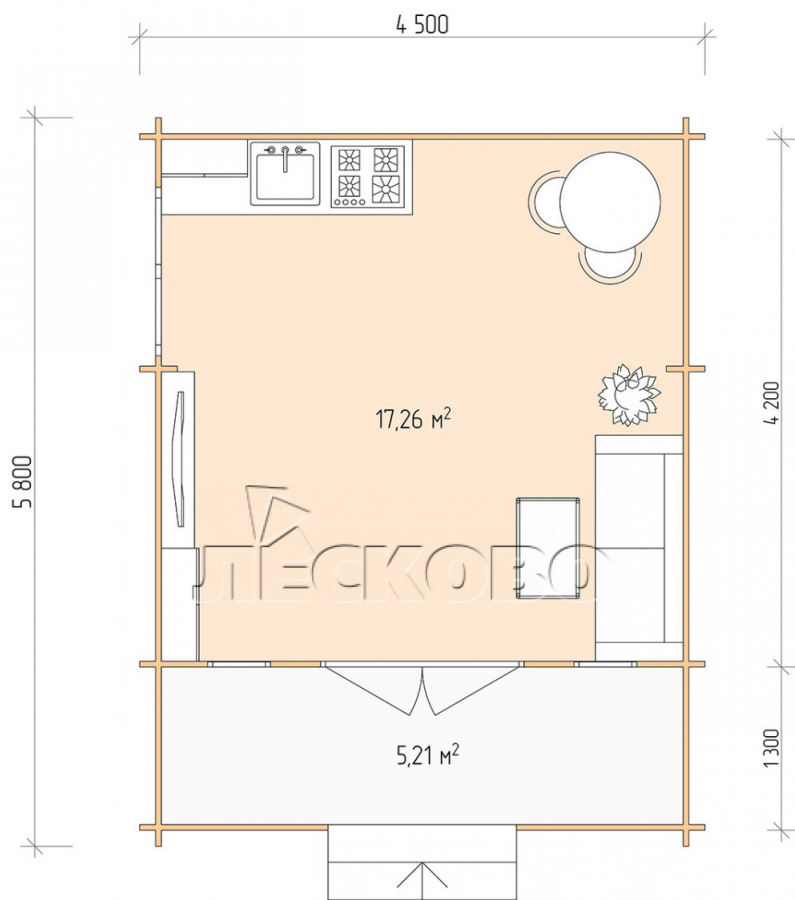

Log Cabin "DSK" series 4.5×4.5

Project Dimensions

4.5 × 4.5 / 23.1 m²

Цена

5,173 €

Timber

45 mm

65 mm
+ 1,008 €

Assembling a house kit

No assembly required

Assembly required
+ 1,293 €

Project planning

Разрез

House Kit

- Wall kit: 44 × 145mm mini-chamber drying chamber with bowls for the project. The material of the tree is spruce, pine (GOST 8486). Humidity 12-14%. The height of the walls is 2.16 m;
- Logs, lower harness: board 45 × 145 mm chamber drying 10-12%;
- Floors: floorboard 35 mm, Chamber drying;
- Ceiling: imitation of a bar 20 × 135 mm, Chamber drying;
- Wooden windows, glass 4 mm, Single. Treatment with a colorless antiseptic. Hardware;

1.34×0.91 м.1 шт.

0.42×1.885 м.2 шт.

- Wooden doors;

1.62×1.885 м.1 шт.

7. Platbands: dry planed board 20 × 100 mm;

8. Roof: shingles.

9. Skirting board 35 mm.

+7 (4942) 499-770