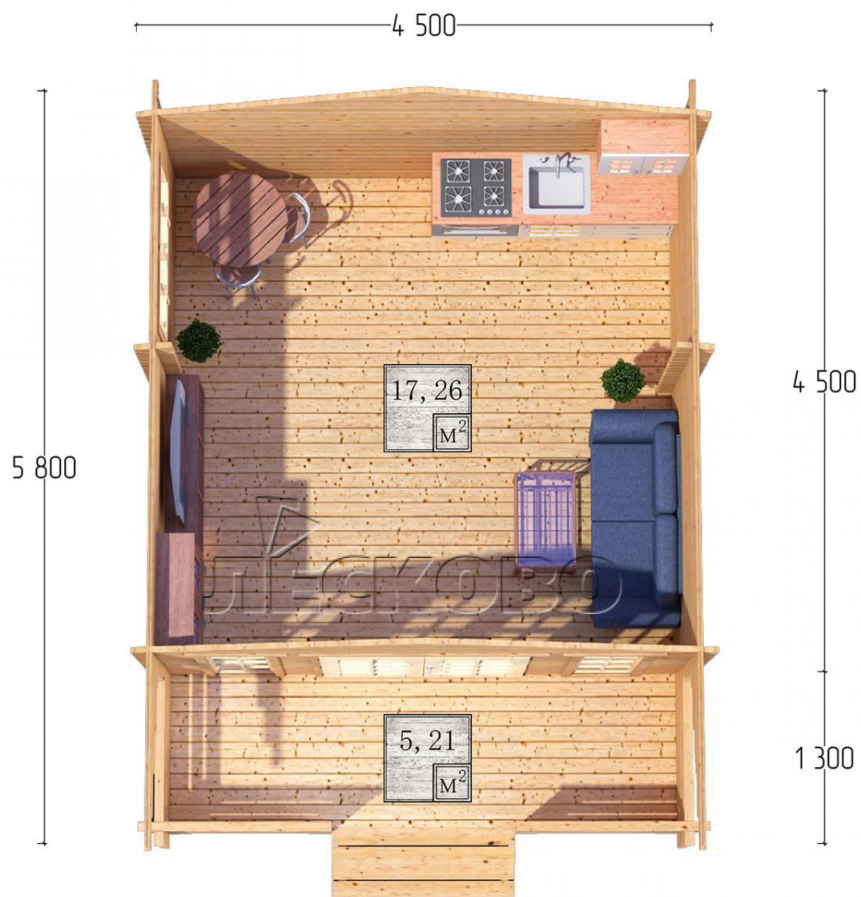

Log Cabin "DSK" series 4.5×4.5

Project Dimensions

4.5 × 4.5 / 23.1 m²

Цена

5,173 €

Timber

45 mm

65 mm
+ 1,008 €

Assembling a house kit

No assembly required

Assembly required
+ 1,293 €

Project planning

Разрез

House Kit

- Wall kit: 44 × 145mm mini-chamber drying chamber with bowls for the project. The material of the tree is spruce, pine (GOST 8486). Humidity 12-14%. The height of the walls is 2.16 m;
- Logs, lower harness: board 45 × 145 mm chamber drying 10-12%;
- Floors: floorboard 35 mm, Chamber drying;
- Ceiling: imitation of a bar 20 × 135 mm, Chamber drying;
- Wooden windows, glass 4 mm, Single. Treatment with a colorless antiseptic. Hardware;

1.34×0.91 м.1 шт.

0.42×1.885 м.2 шт.

- Wooden doors;

1.62×1.885 м.1 шт.

7. Platbands: dry planed board 20 × 100 mm;

8. Roof: shingles.

9. Skirting board 35 mm.

+7 (4942) 499-770