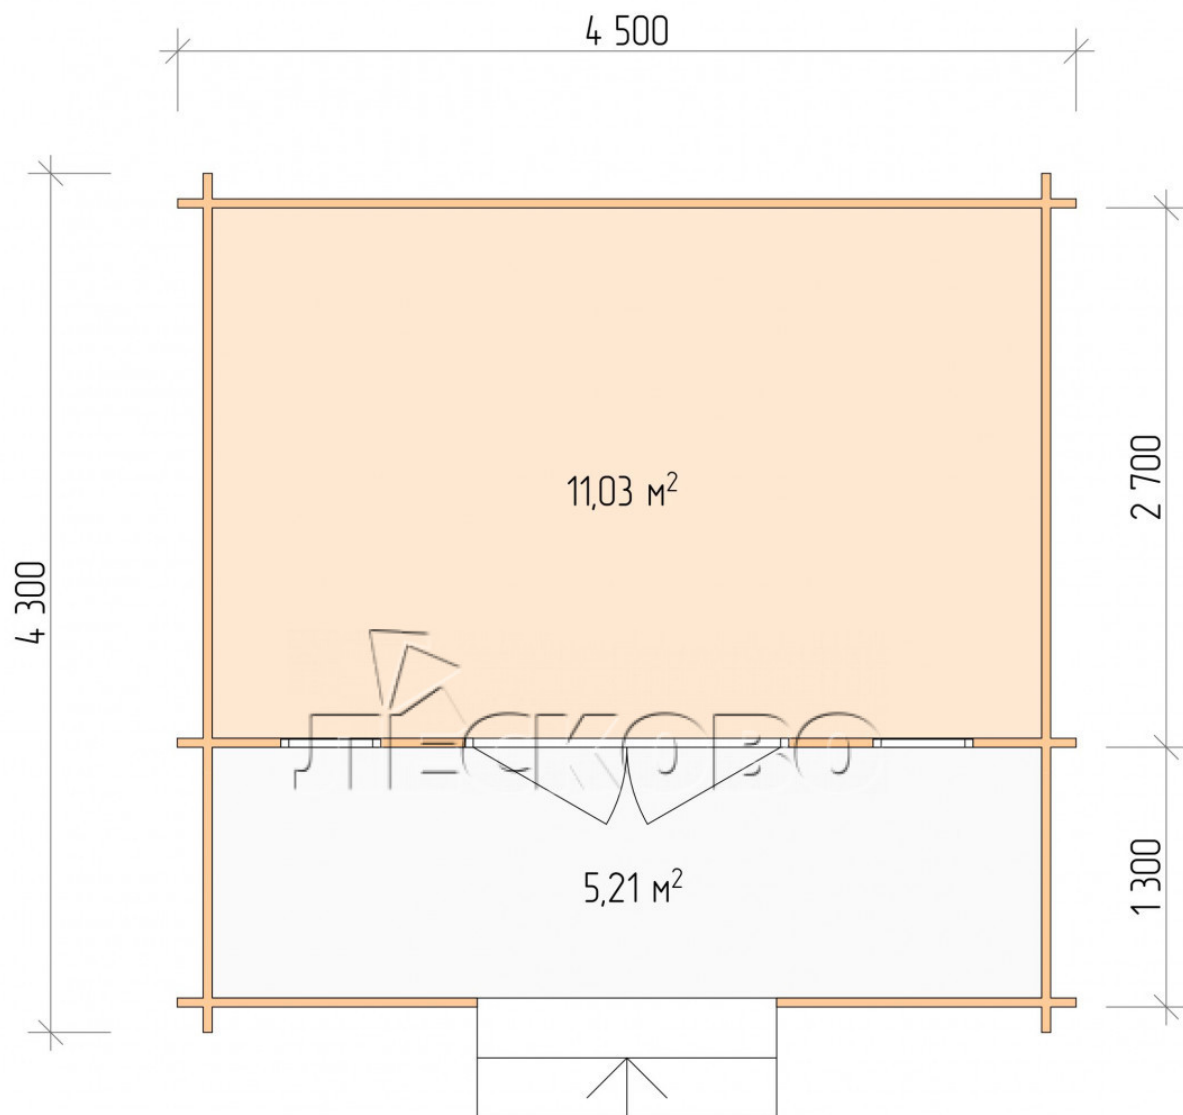

Log Cabin "DSK" series 4.5×3

Project Dimensions

4.5 × 3 / 16.8 m²

Full house set

2,913 €

Timber

45 MM

65 MM
+ 590 €

Project planning

4 500

3 000

11,03
M²

5,21
M²

Разрез

House Kit

- Wall kit: 44 × 145mm mini-chamber drying chamber with bowls for the project. The material of the tree is spruce, pine (GOST 8486). Humidity 12-14%. The height of the walls is 2.16 m;
- Logs, lower harness: board 45 × 145 mm chamber drying 10-12%;
- Floors: floorboard 35 mm, Chamber drying;
- Ceiling: imitation of a bar 20 × 135 mm, Chamber drying;
- Wooden windows, glass 4 mm, Single. Treatment with a colorless antiseptic. Hardware;

0.42×1.885 м.2 шт.

- Wooden doors;

1.62×1.885 м.1 шт.

7. Platbands: dry planed board 20 × 100 mm;

8. Roof: shingles.

9. Skirting board 35 mm.

+7 (4942) 499-770

156014, г. Кострома, ул. Базовая, д. 8