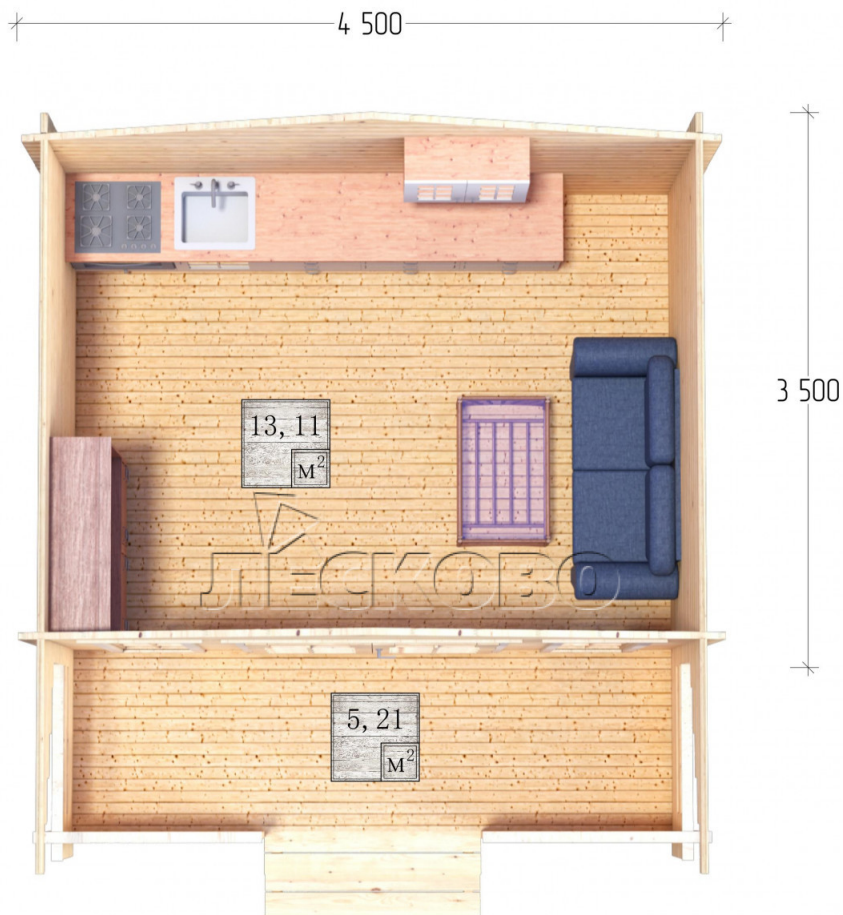

Project planning