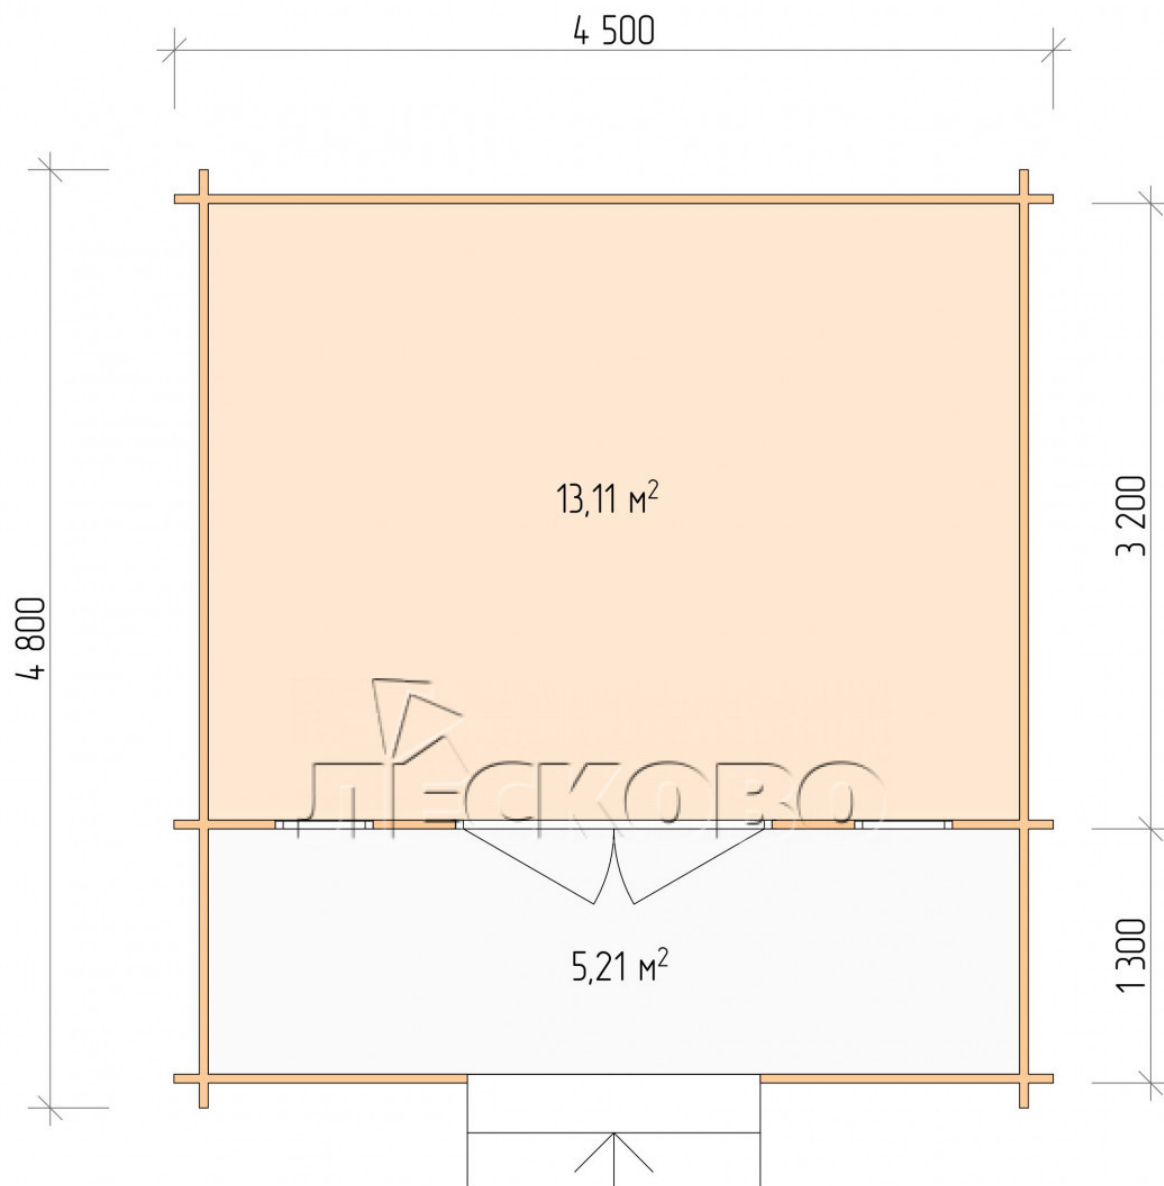

## Log Cabin "DSK" series 4.5×3.5

Project Dimensions

4.5 × 3.5 / 18.9 m<sup>2</sup>

Full house set

**3,149 €**

# Разрез

## House Kit

- Wall kit: 44 × 145mm mini-chamber drying chamber with bowls for the project. The material of the tree is spruce, pine (GOST 8486). Humidity 12-14%. The height of the walls is 2.16 m;
- Logs, lower harness: board 45 × 145 mm chamber drying 10-12%;
- Floors: floorboard 35 mm, Chamber drying;
- Ceiling: imitation of a bar 20 × 135 mm, Chamber drying;
- Wooden windows, glass 4 mm, Single. Treatment with a colorless antiseptic. Hardware;

0.42×1.885 м.2 шт.

- Wooden doors;

1.62×1.885 м.1 шт.

7. Platbands: dry planed board 20 × 100 mm;

8. Roof: shingles.

9. Skirting board 35 mm.

+7 (4942) 499-770

156014, г. Кострома, ул. Базовая, д. 8