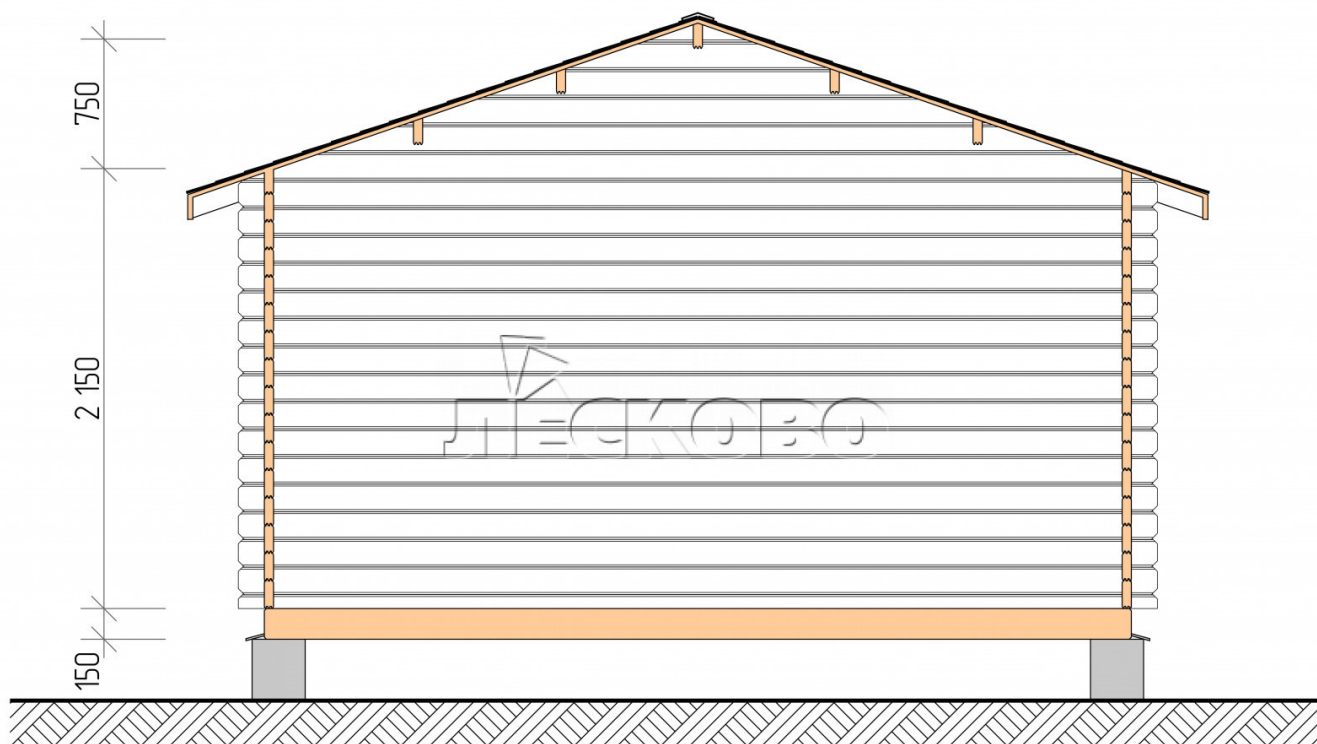

## Log Cabin "DSK" series 4.5×3.5

Project Dimensions

4.5 × 3.5 / 18.9 m<sup>2</sup>

Full house set

**3,149 €**

# Разрез