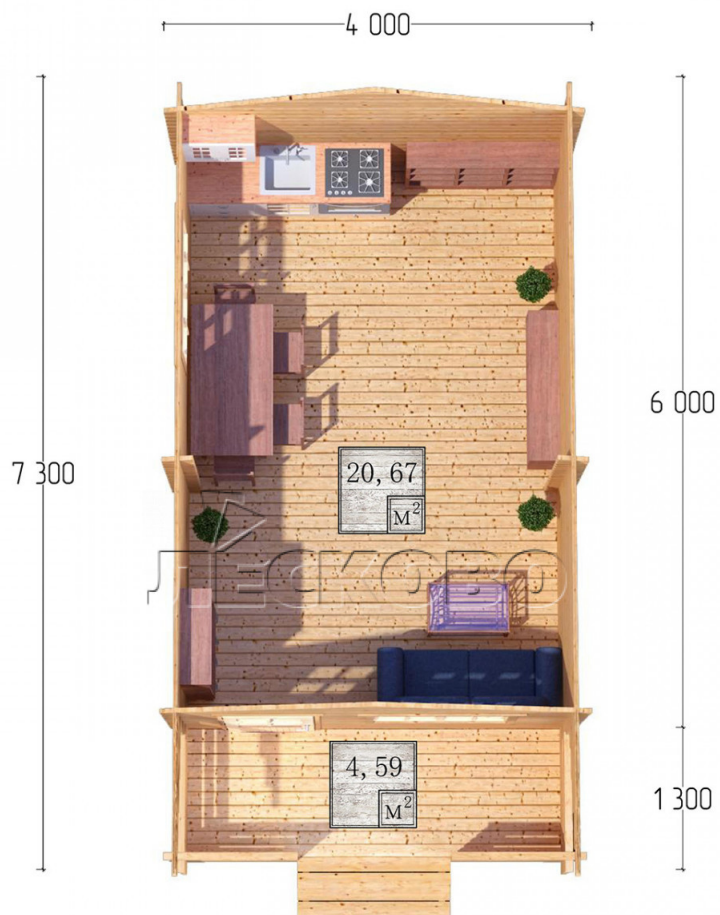

Log Cabin "DSK" series 4×6

Project Dimensions

4 × 6 / 25.9 m²

Цена

5,311 €

Timber

45 mm

65 mm
+ 1,151 €

Assembling a house kit

No assembly required

Assembly required
+ 1,328 €

Project planning

Разрез

House Kit

- Wall kit: 44 × 145mm mini-chamber drying chamber with bowls for the project. The material of the tree is spruce, pine (GOST 8486). Humidity 12-14%. The height of the walls is 2.16 m;
- Logs, lower harness: board 45 × 145 mm chamber drying 10-12%;
- Floors: floorboard 35 mm, Chamber drying;
- Ceiling: imitation of a bar 20 × 135 mm, Chamber drying;
- Wooden windows, glass 4 mm, Single. Treatment with a colorless antiseptic. Hardware;

1.34×0.91 м.2 шт.

- Wooden doors;

0.84×1.885 м.

glass.1 шт.

7. Platbands: dry planed board 20 × 100 mm;

8. Roof: shingles.

9. Skirting board 35 mm.

+7 (4942) 499-770