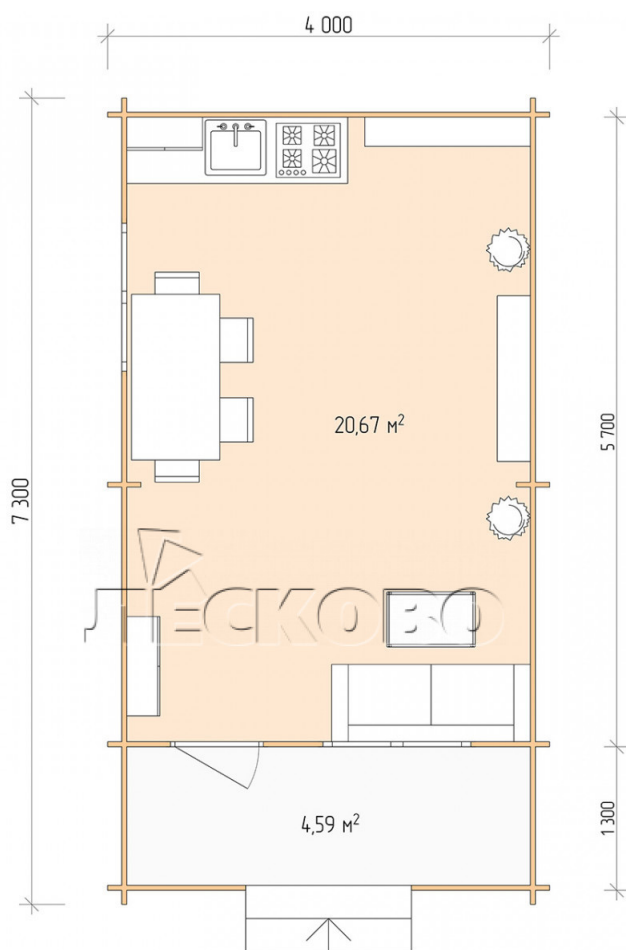

Log Cabin "DSK" series 4×6

Project Dimensions

4 × 6 / 25.9 m²

Цена

5,311 €

Timber

45 mm

65 mm
+ 1,151 €

Assembling a house kit

No assembly required

Assembly required
+ 1,328 €

Project planning

Разрез

House Kit

- Wall kit: 44 × 145mm mini-chamber drying chamber with bowls for the project. The material of the tree is spruce, pine (GOST 8486). Humidity 12-14%. The height of the walls is 2.16 m;
- Logs, lower harness: board 45 × 145 mm chamber drying 10-12%;
- Floors: floorboard 35 mm, Chamber drying;
- Ceiling: imitation of a bar 20 × 135 mm, Chamber drying;
- Wooden windows, glass 4 mm, Single. Treatment with a colorless antiseptic. Hardware;

1.34×0.91 м.2 шт.

- Wooden doors;

0.84×1.885 м.

glass.1 шт.

7. Platbands: dry planed board 20 × 100 mm;

8. Roof: shingles.

9. Skirting board 35 mm.

+7 (4942) 499-770