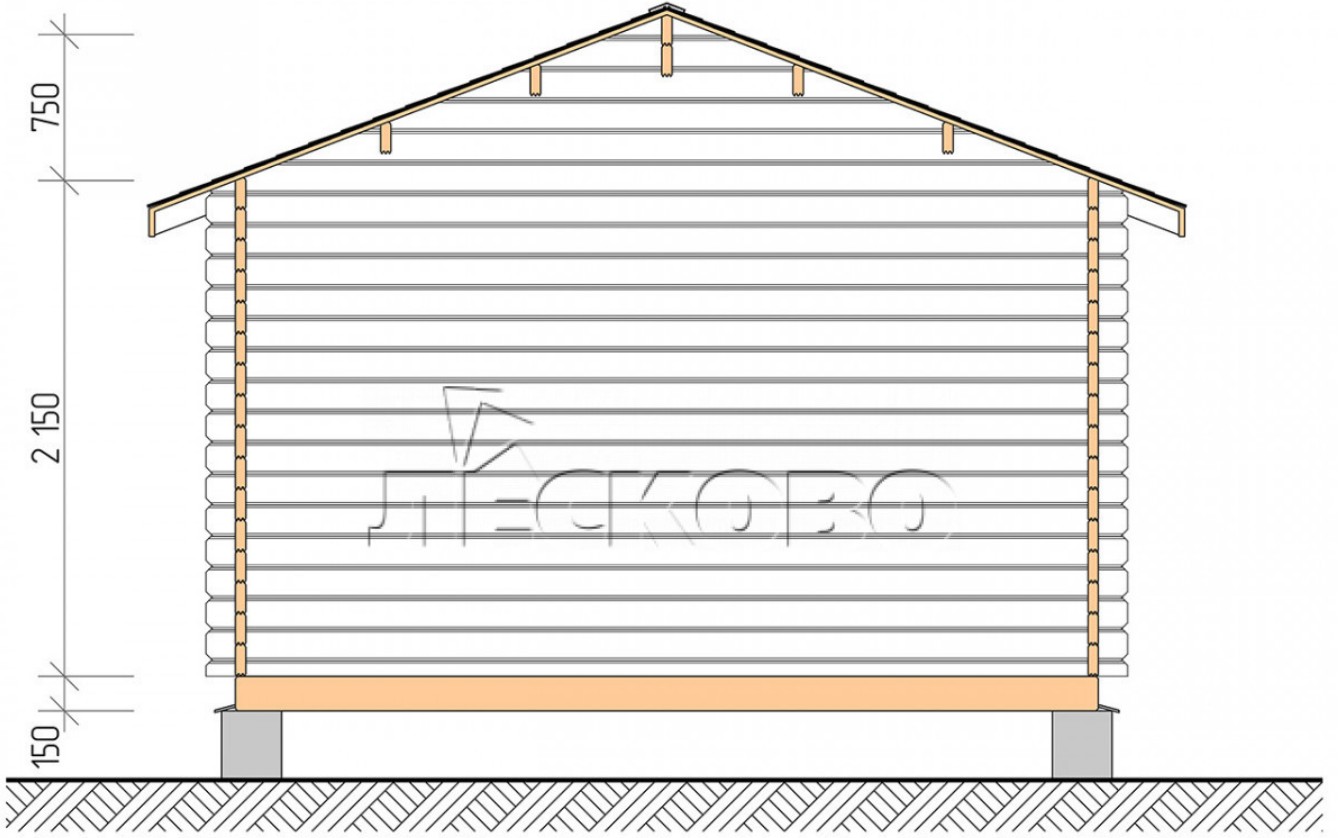

Log Cabin "DSK" series 4×6

Project Dimensions

4 × 6 / 25.9 m²

Full house set

3,866 €

Timber

45 MM

65 MM
+ 842 €

Project planning

Разрез

House Kit

- Wall kit: 44 × 145mm mini-chamber drying chamber with bowls for the project. The material of the tree is spruce, pine (GOST 8486). Humidity 12-14%. The height of the walls is 2.16 m;
- Logs, lower harness: board 45 × 145 mm chamber drying 10-12%;
- Floors: floorboard 35 mm, Chamber drying;
- Ceiling: imitation of a bar 20 × 135 mm, Chamber drying;
- Wooden windows, glass 4 mm, Single. Treatment with a colorless antiseptic. Hardware;

1.34×0.91 м.2 шт.

- Wooden doors;

0.84×1.885 м.

glass.1 шт.

7. Platbands: dry planed board 20 × 100 mm;

8. Roof: shingles.

9. Skirting board 35 mm.

+7 (4942) 499-770