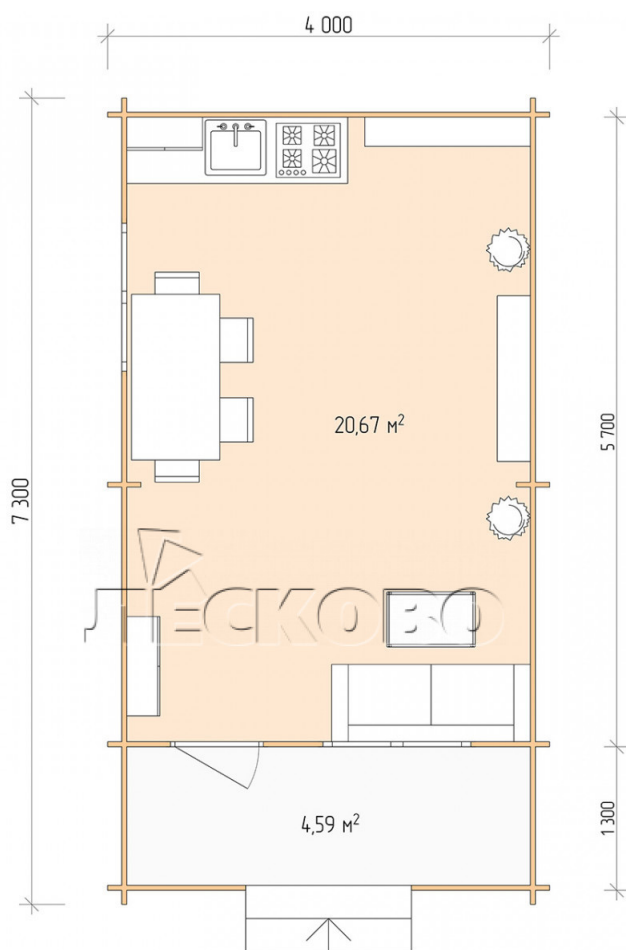

## Log Cabin "DSK" series 4×6

Project Dimensions

4 × 6 / 25.9 m<sup>2</sup>

Цена

**5,274 €**

# House Kit

- Wall kit: 44 × 145mm mini-chamber drying chamber with bowls for the project. The material of the tree is spruce, pine (GOST 8486). Humidity 12-14%. The height of the walls is 2.16 m;
- Logs, lower harness: board 45 × 145 mm chamber drying 10-12%;
- Floors: floorboard 35 mm, Chamber drying;
- Ceiling: imitation of a bar 20 × 135 mm, Chamber drying;
- Wooden windows, glass 4 mm, Single. Treatment with a colorless antiseptic. Hardware;