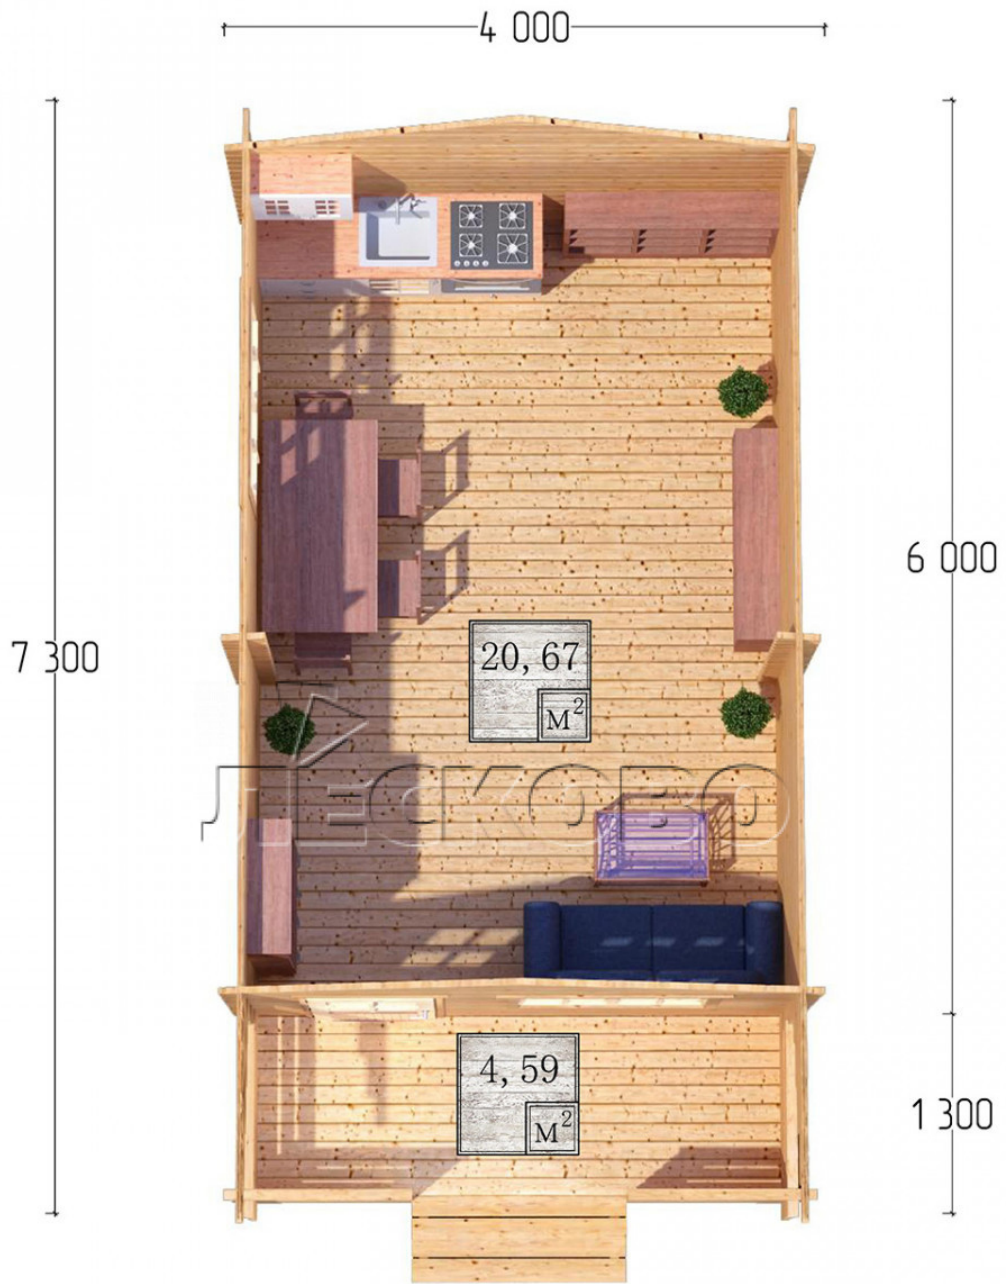

Log Cabin "DSK" series 4×6

Project Dimensions

4 × 6 / 25.9 m²

Full house set

3,866 €

Timber

45 MM

65 MM
+ 842 €

Project planning

Разрез

House Kit

- Wall kit: 44 × 145mm mini-chamber drying chamber with bowls for the project. The material of the tree is spruce, pine (GOST 8486). Humidity 12-14%. The height of the walls is 2.16 m;
- Logs, lower harness: board 45 × 145 mm chamber drying 10-12%;
- Floors: floorboard 35 mm, Chamber drying;
- Ceiling: imitation of a bar 20 × 135 mm, Chamber drying;
- Wooden windows, glass 4 mm, Single. Treatment with a colorless antiseptic. Hardware;

1.34×0.91 м.2 шт.

- Wooden doors;

0.84×1.885 м.

glass.1 шт.

7. Platbands: dry planed board 20 × 100 mm;

8. Roof: shingles.

9. Skirting board 35 mm.

+7 (4942) 499-770