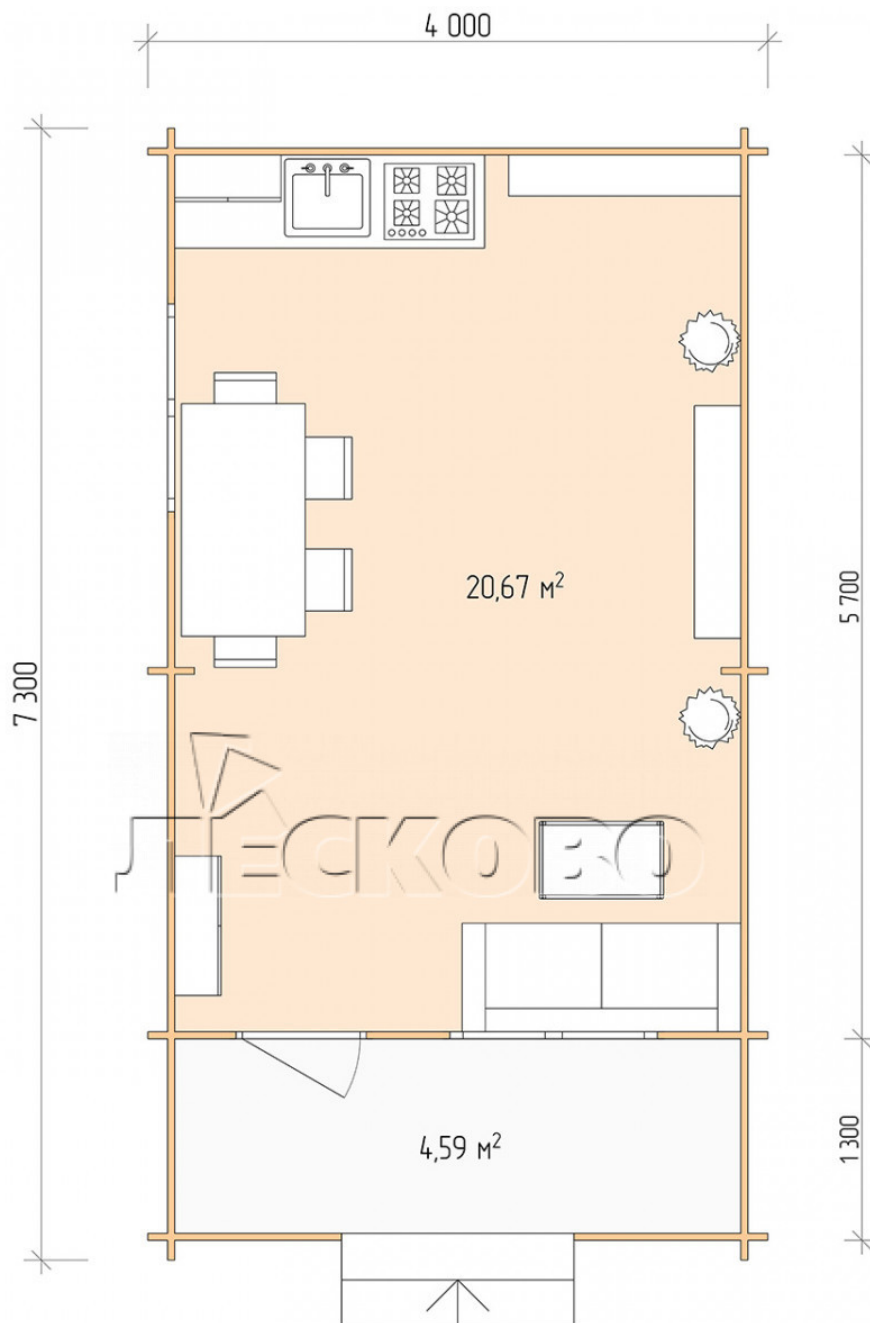

Log Cabin "DSK" series 4×6

Project Dimensions

4 × 6 / 25.9 m²

Full house set

3,866 €

Timber

45 MM

65 MM
+ 842 €

Project planning

Разрез

House Kit

- Wall kit: 44 × 145mm mini-chamber drying chamber with bowls for the project. The material of the tree is spruce, pine (GOST 8486). Humidity 12-14%. The height of the walls is 2.16 m;
- Logs, lower harness: board 45 × 145 mm chamber drying 10-12%;
- Floors: floorboard 35 mm, Chamber drying;
- Ceiling: imitation of a bar 20 × 135 mm, Chamber drying;
- Wooden windows, glass 4 mm, Single. Treatment with a colorless antiseptic. Hardware;

1.34×0.91 м.2 шт.

- Wooden doors;

0.84×1.885 м.

glass.1 шт.

7. Platbands: dry planed board 20 × 100 mm;

8. Roof: shingles.

9. Skirting board 35 mm.

+7 (4942) 499-770